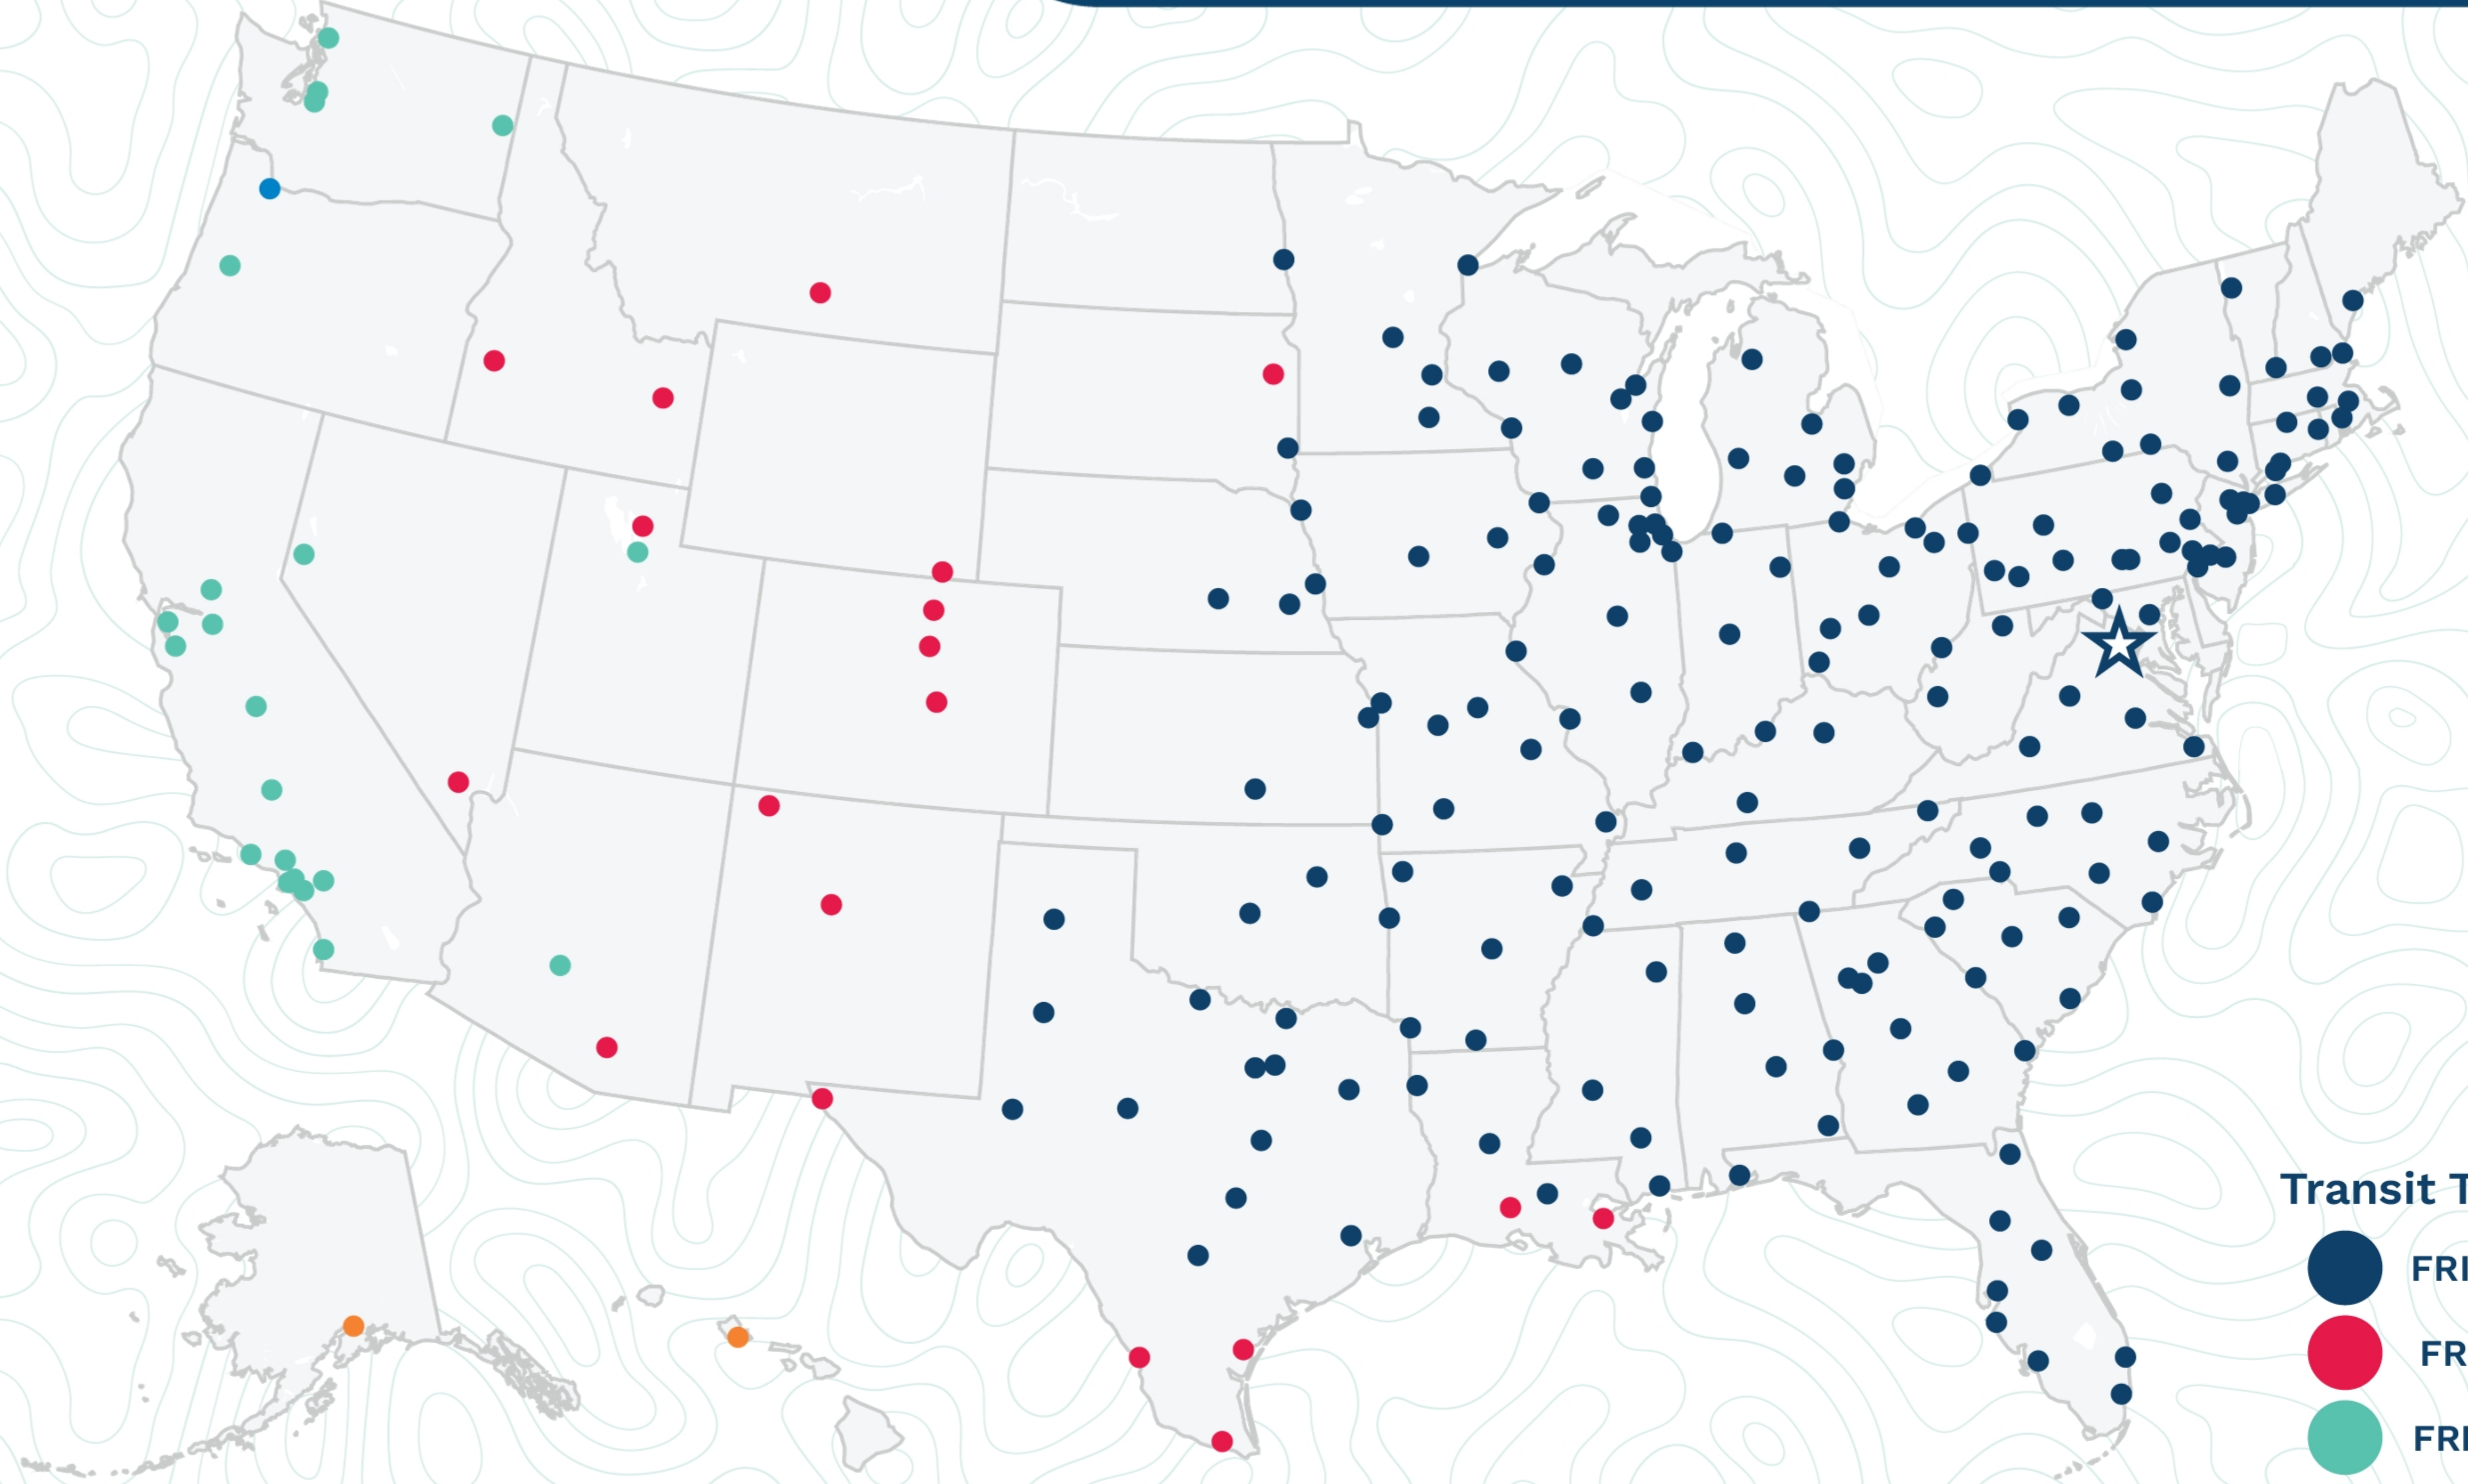

Manassas

7850 Wellingford Dr
Manassas, VA 20109
(703) 331-0706

Transit Times*

- FRI-MON
- FRI-TUE
- FRI-WED
- FRI-THU
- FRI-FRI
- 1 WEEK +

*Map graphically represents outbound transit times to service centers and is for illustrative purposes only.