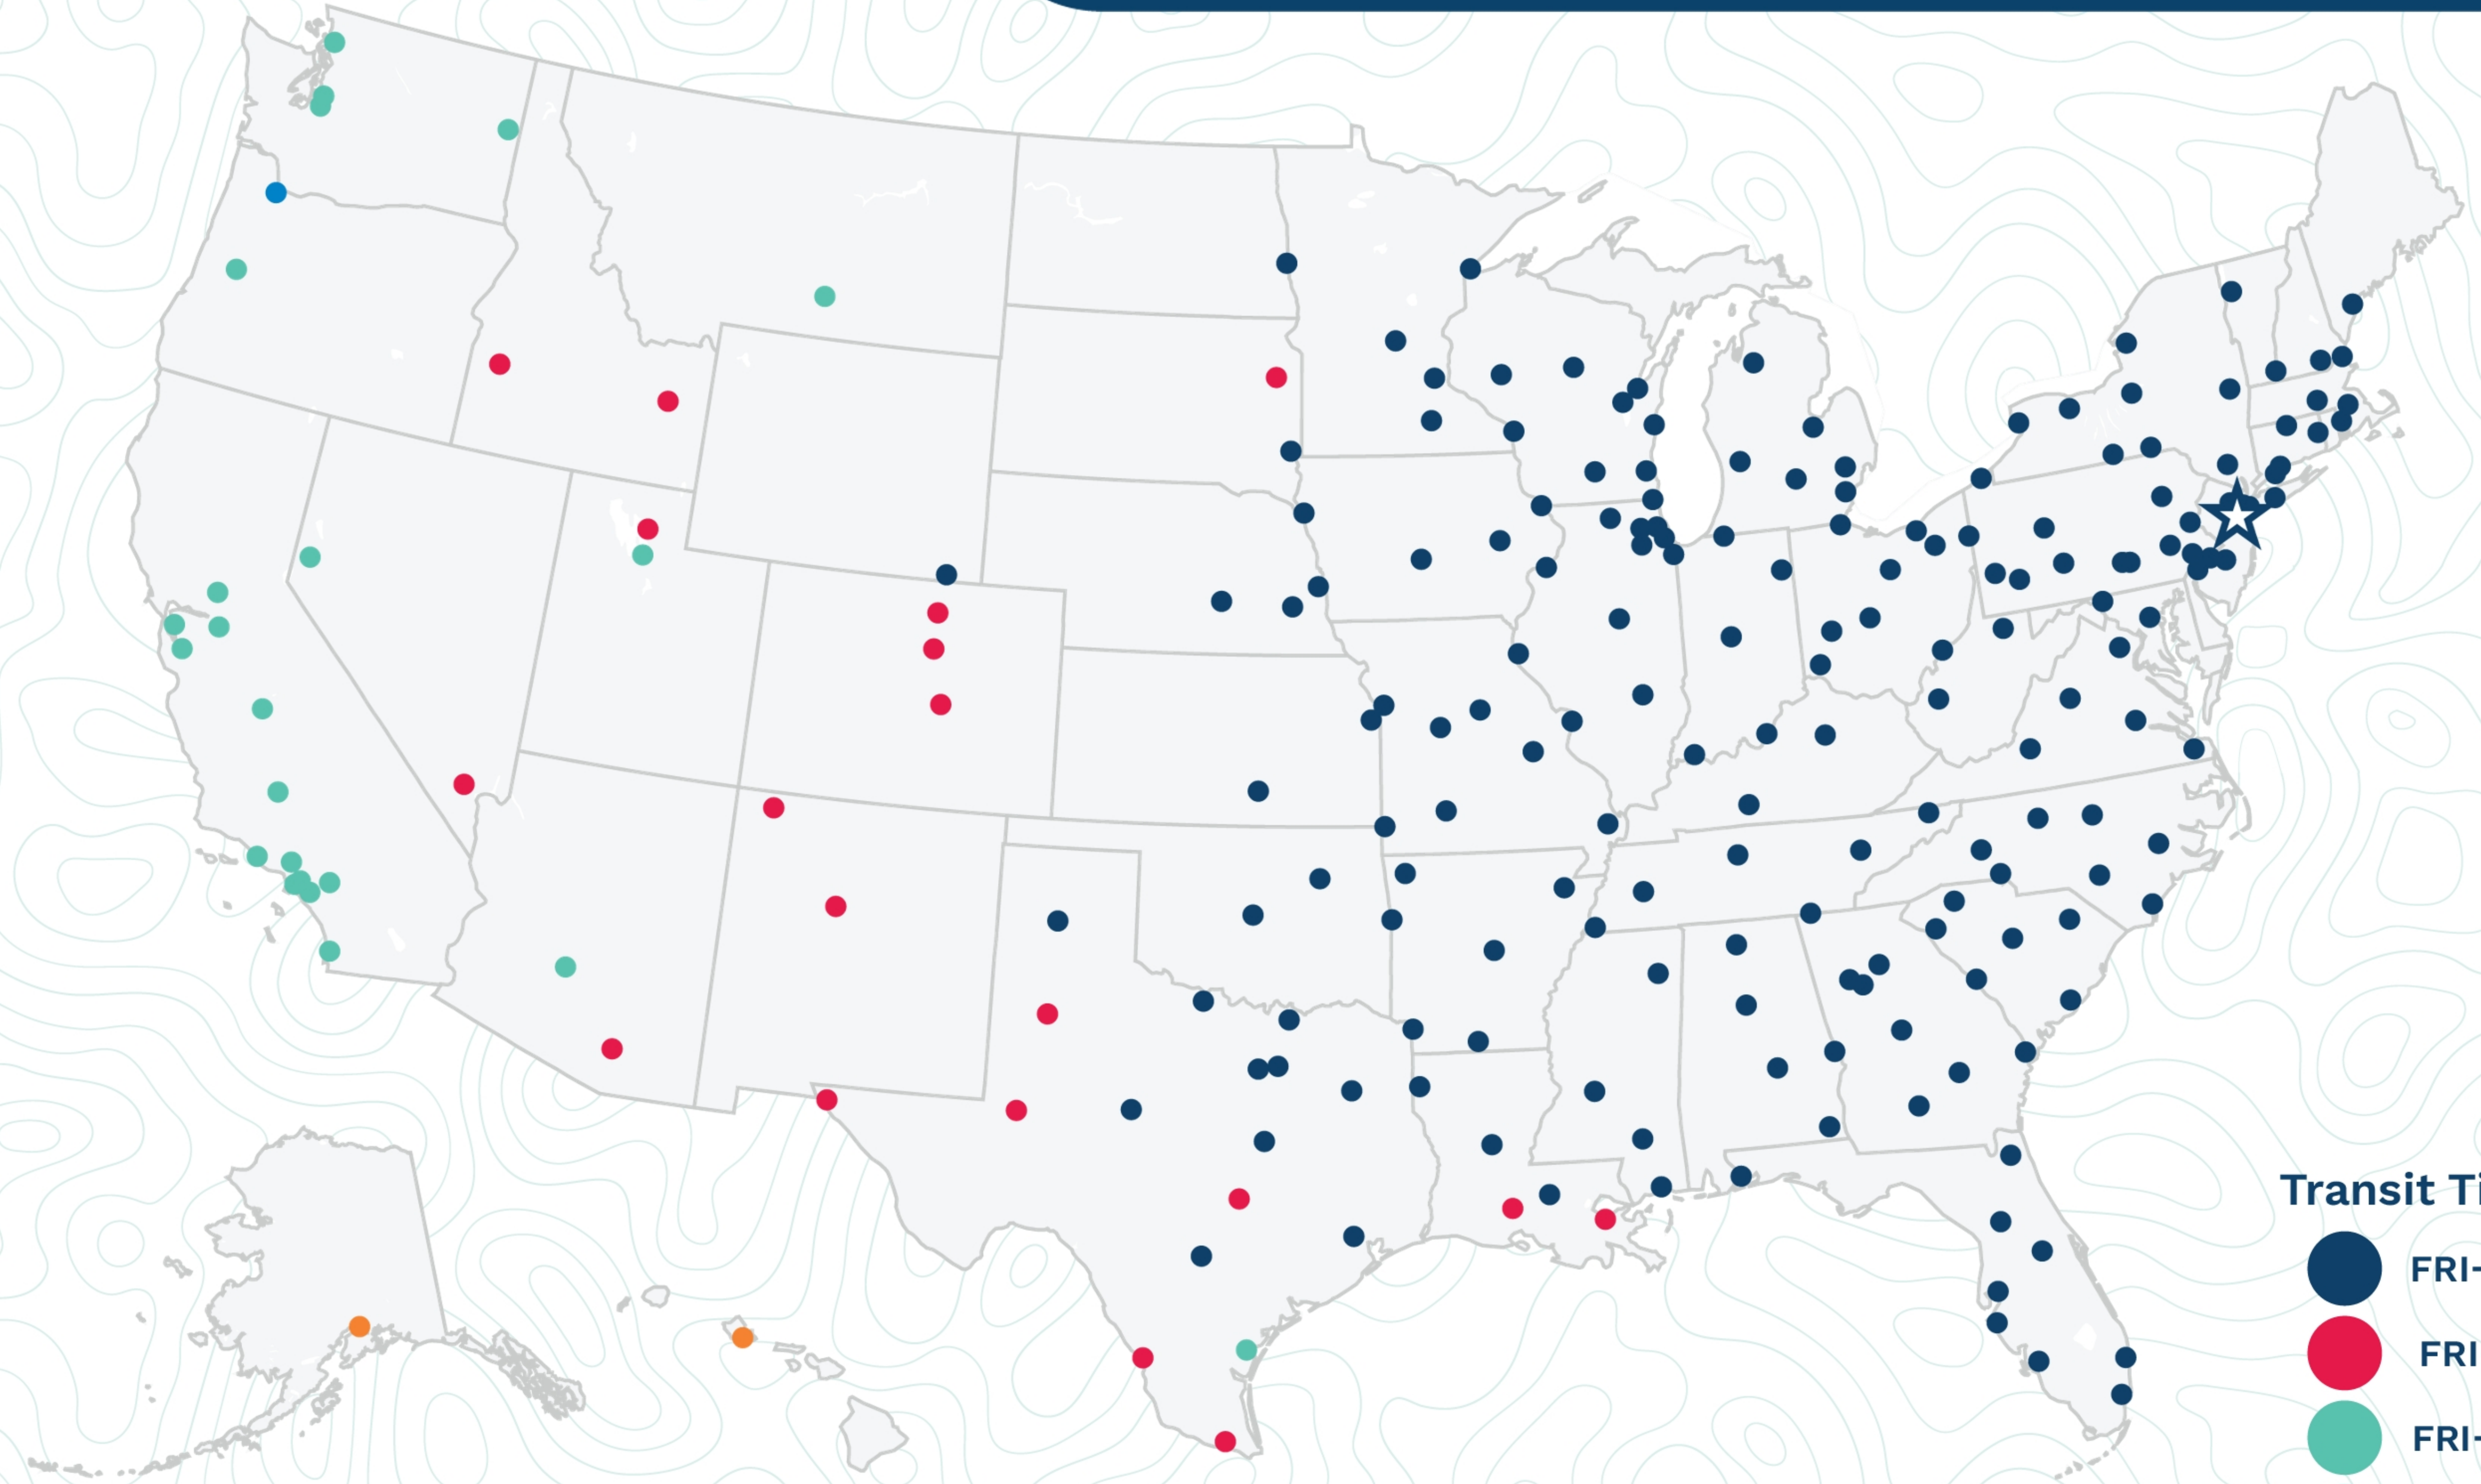

Avenel

21 Englehard Avenue  
Avenel, NJ 07001  
(732) 382-9806

Transit Times\*

- FRI-MON
- FRI-TUE
- FRI-WED
- FRI-THU
- FRI-FRI
- 1 WEEK +

\*Map graphically represents outbound transit times to service centers and is for illustrative purposes only.