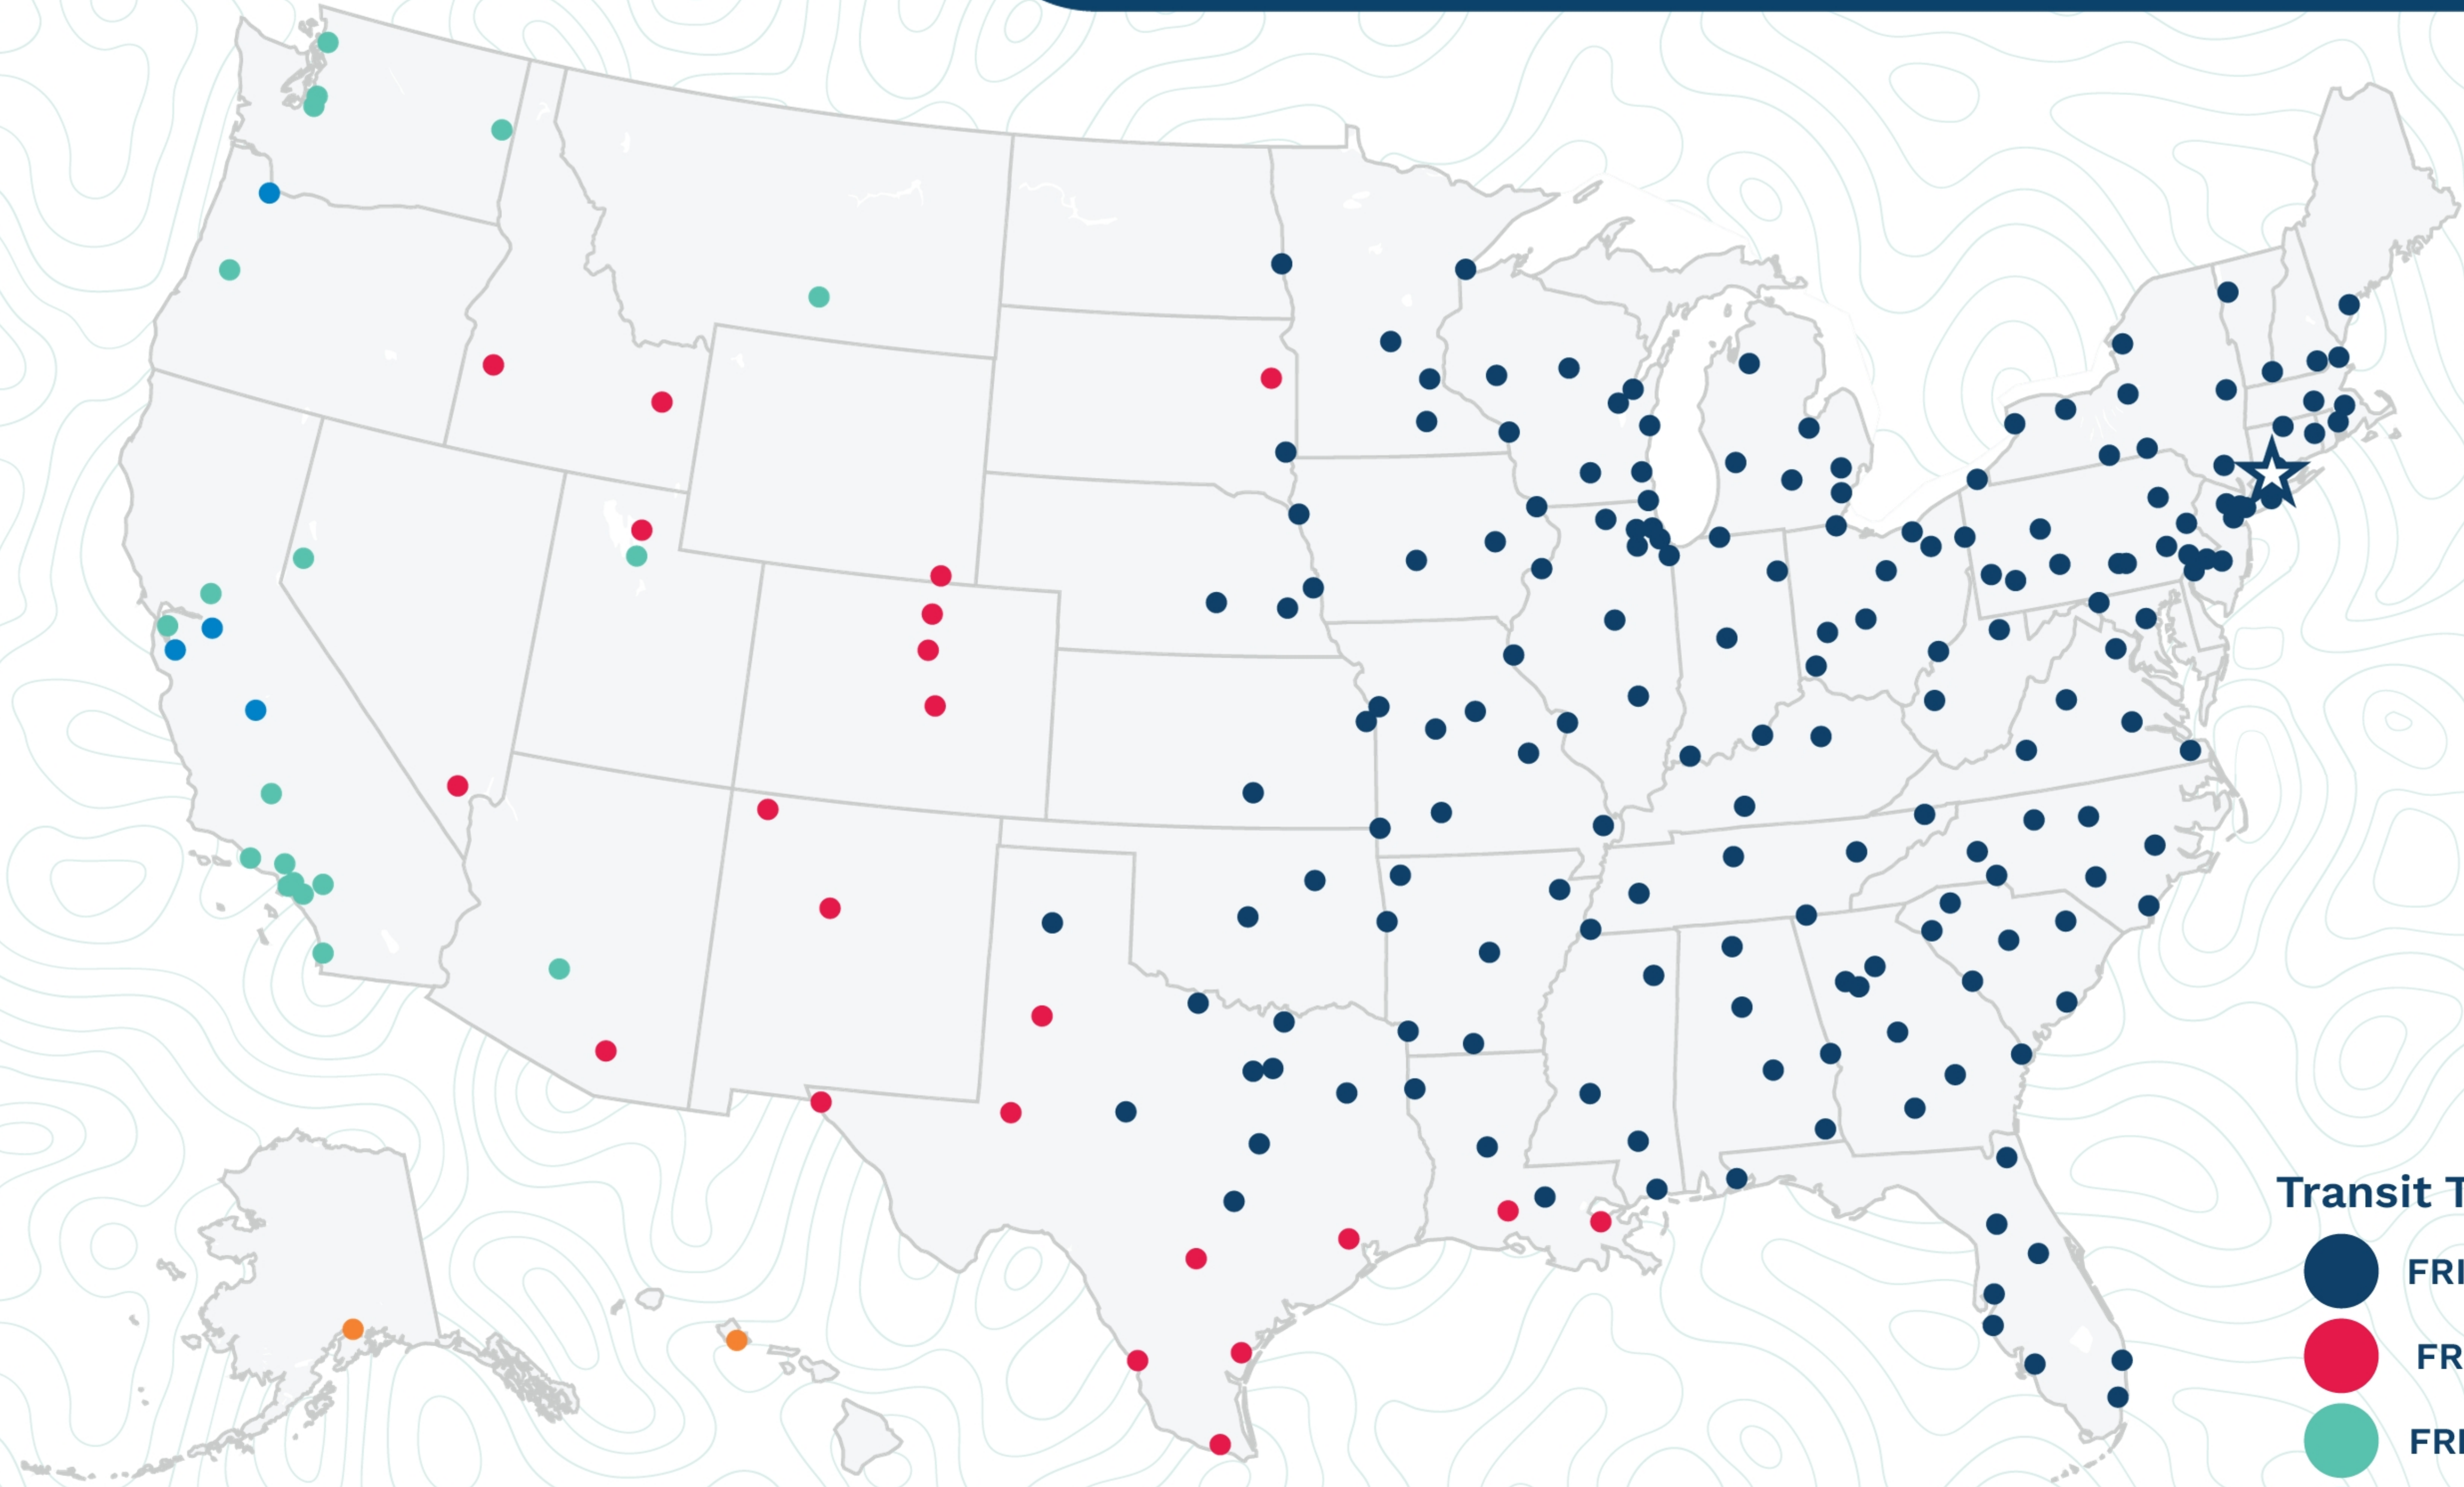

Stratford

1010 Woodend Rd  
Stratford, CT 06615  
(203) 375-4623

Transit Times\*

- FRI-MON
- FRI-TUE
- FRI-WED
- FRI-THU
- FRI-FRI
- 1 WEEK +

\*Map graphically represents outbound transit times to service centers and is for illustrative purposes only.