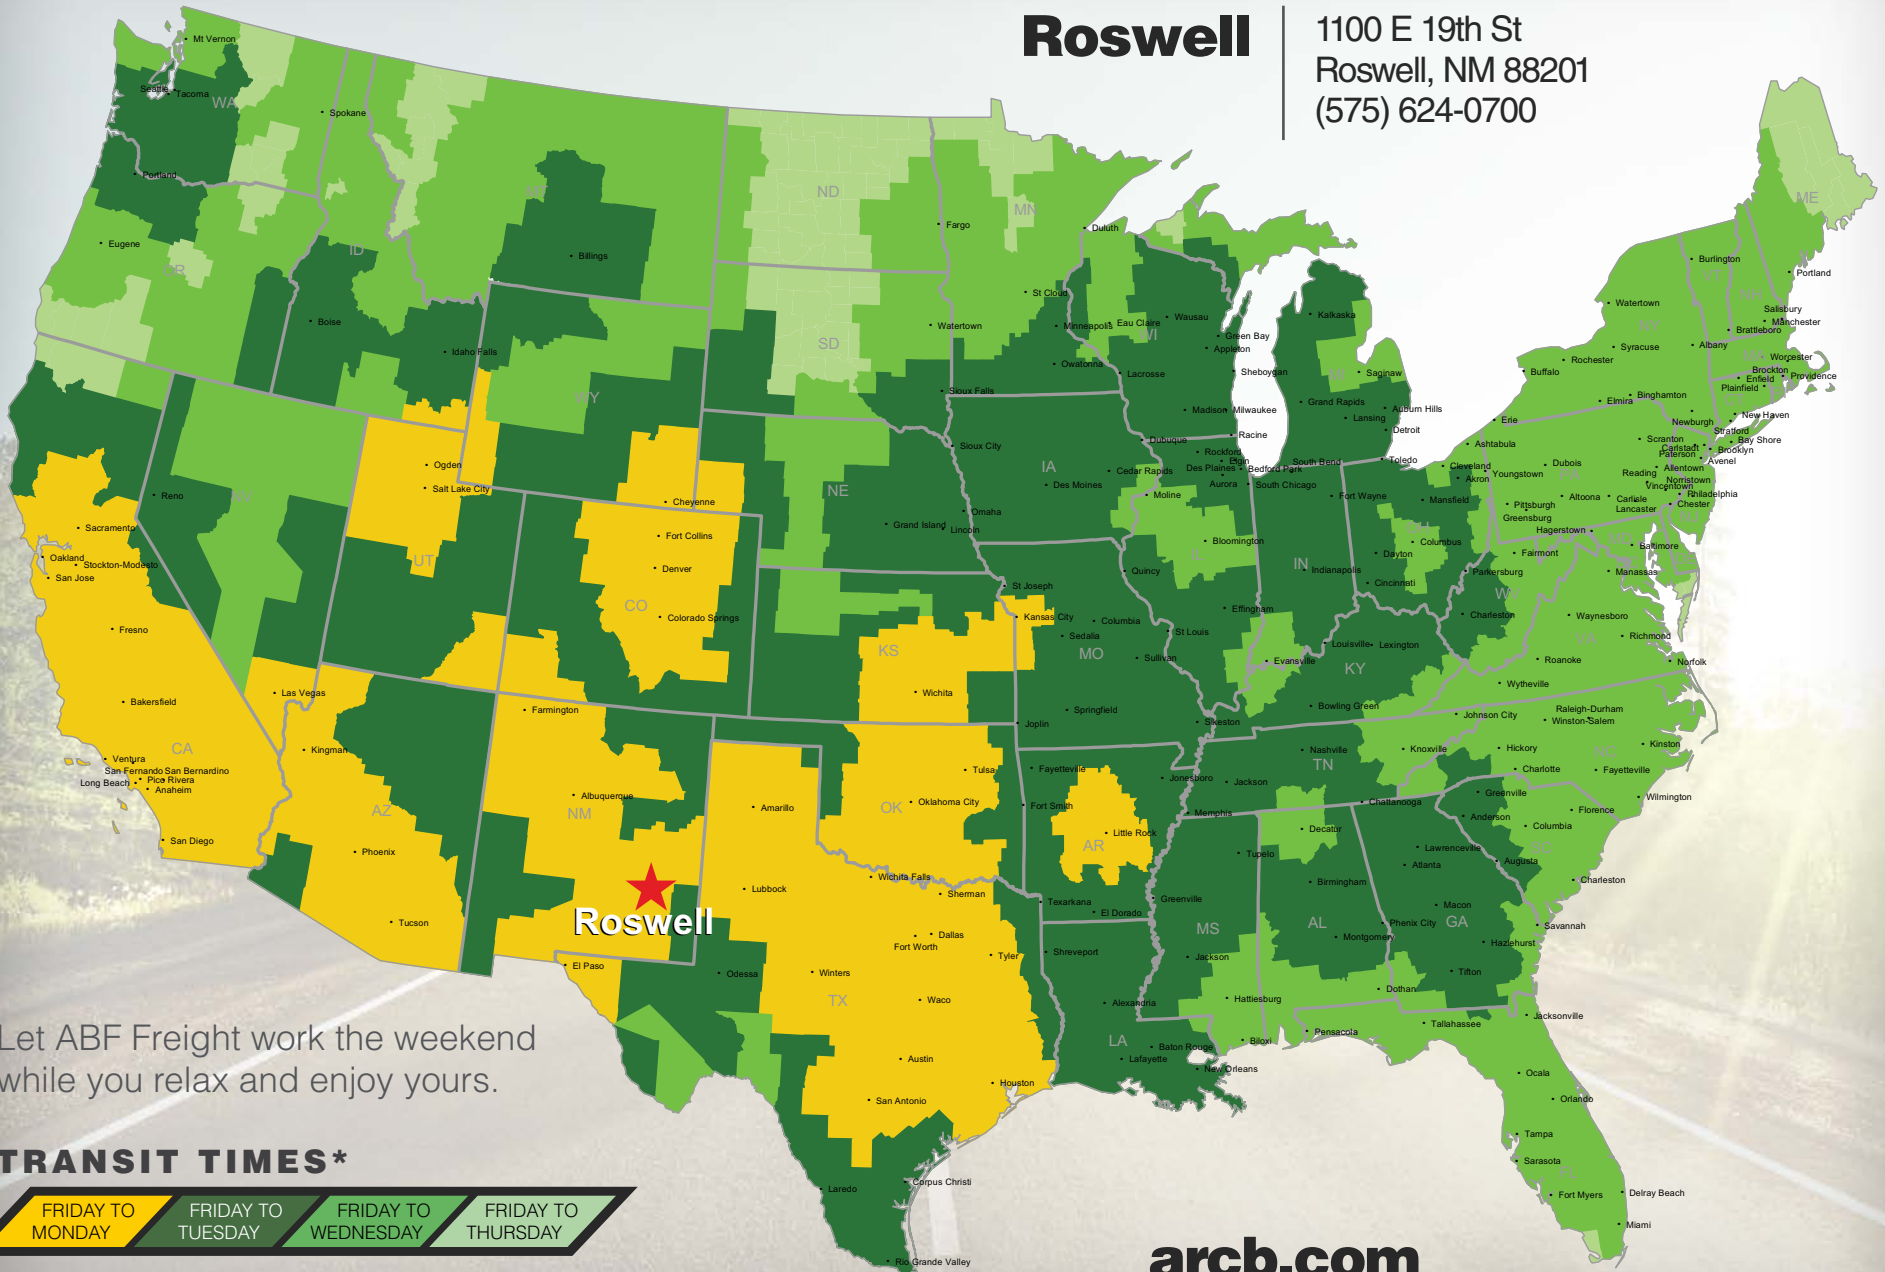

Roswell

1100 E 19th St
Roswell, NM 88201
(575) 624-0700

Let ABF Freight work the weekend while you relax and enjoy yours.

TRANSIT TIMES*

FRIDAY TO MONDAY

FRIDAY TO TUESDAY

FRIDAY TO WEDNESDAY

FRIDAY TO THURSDAY

*Map graphically represents outbound transit times to service centers and is for illustrative purposes only. For a specific transit request, visit arcb.com or contact your account manager.

arcb.com

022018-341