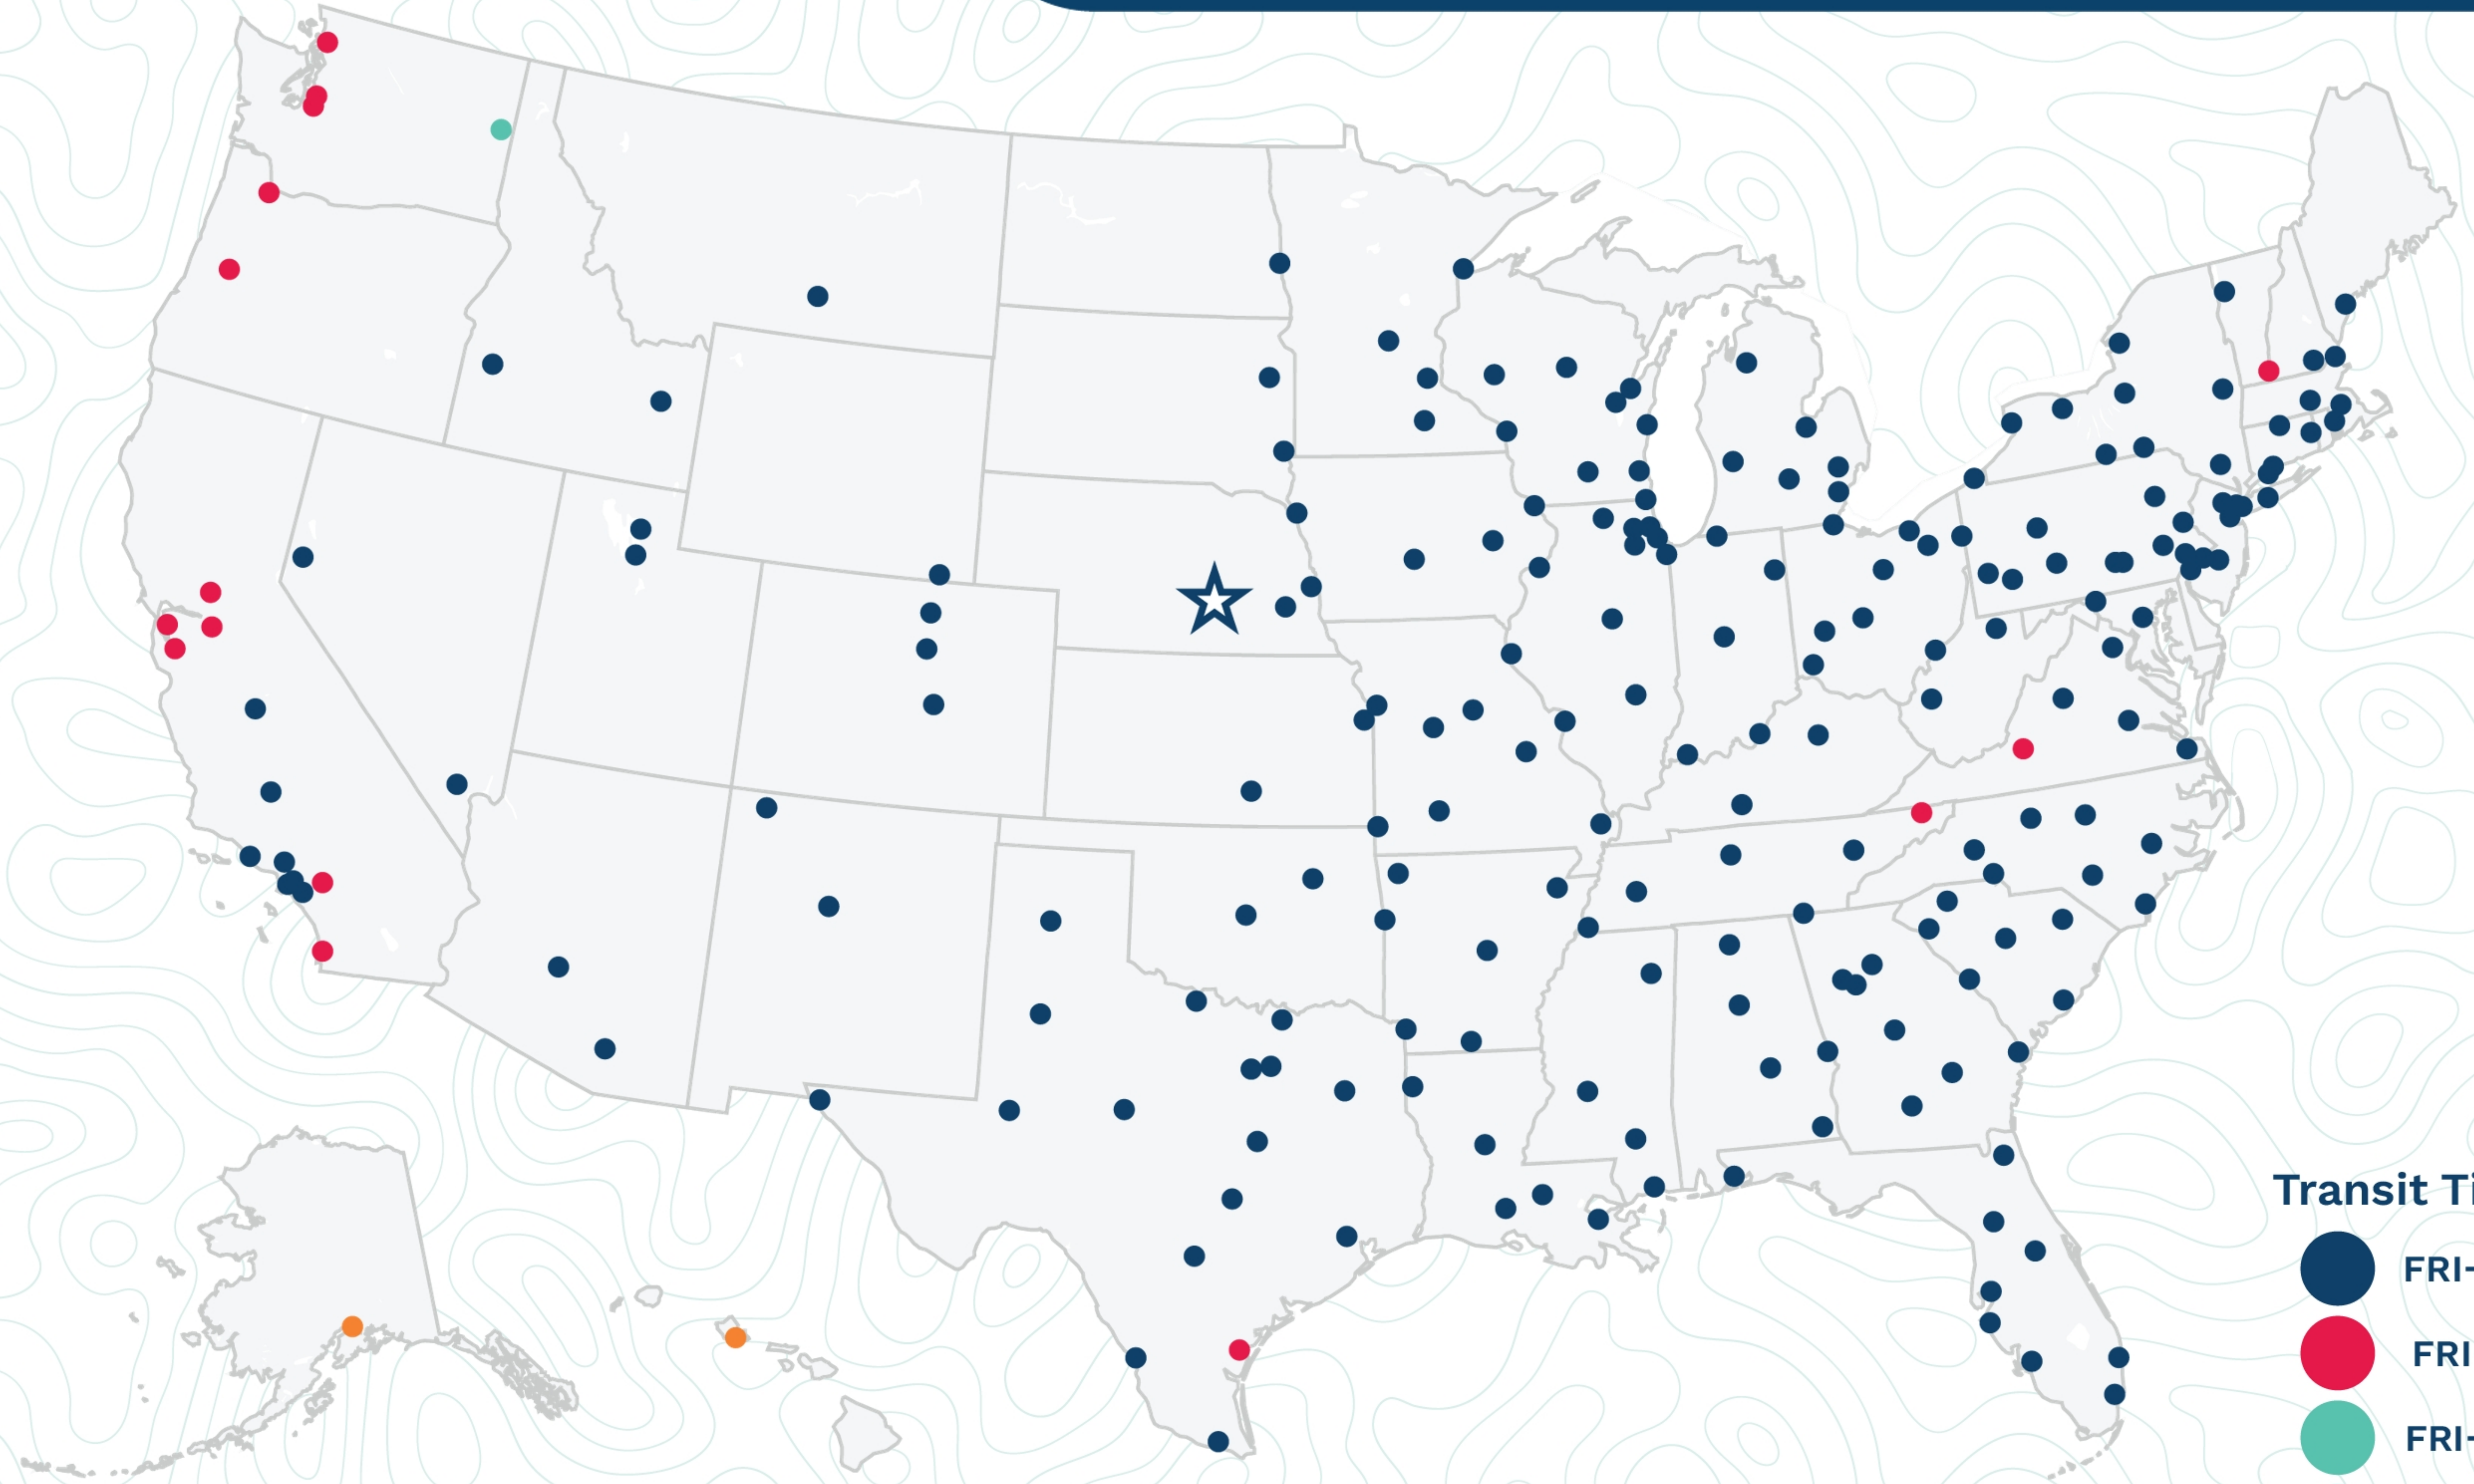

## Grand Island

1706 East 4th Street  
Grand Island, NE 68801  
(402) 331-5700

- Transit Times\***
- FRI-MON
  - FRI-TUE
  - FRI-WED
  - FRI-THU
  - FRI-FRI
  - 1 WEEK +

\*Map graphically represents outbound transit times to service centers and is for illustrative purposes only.