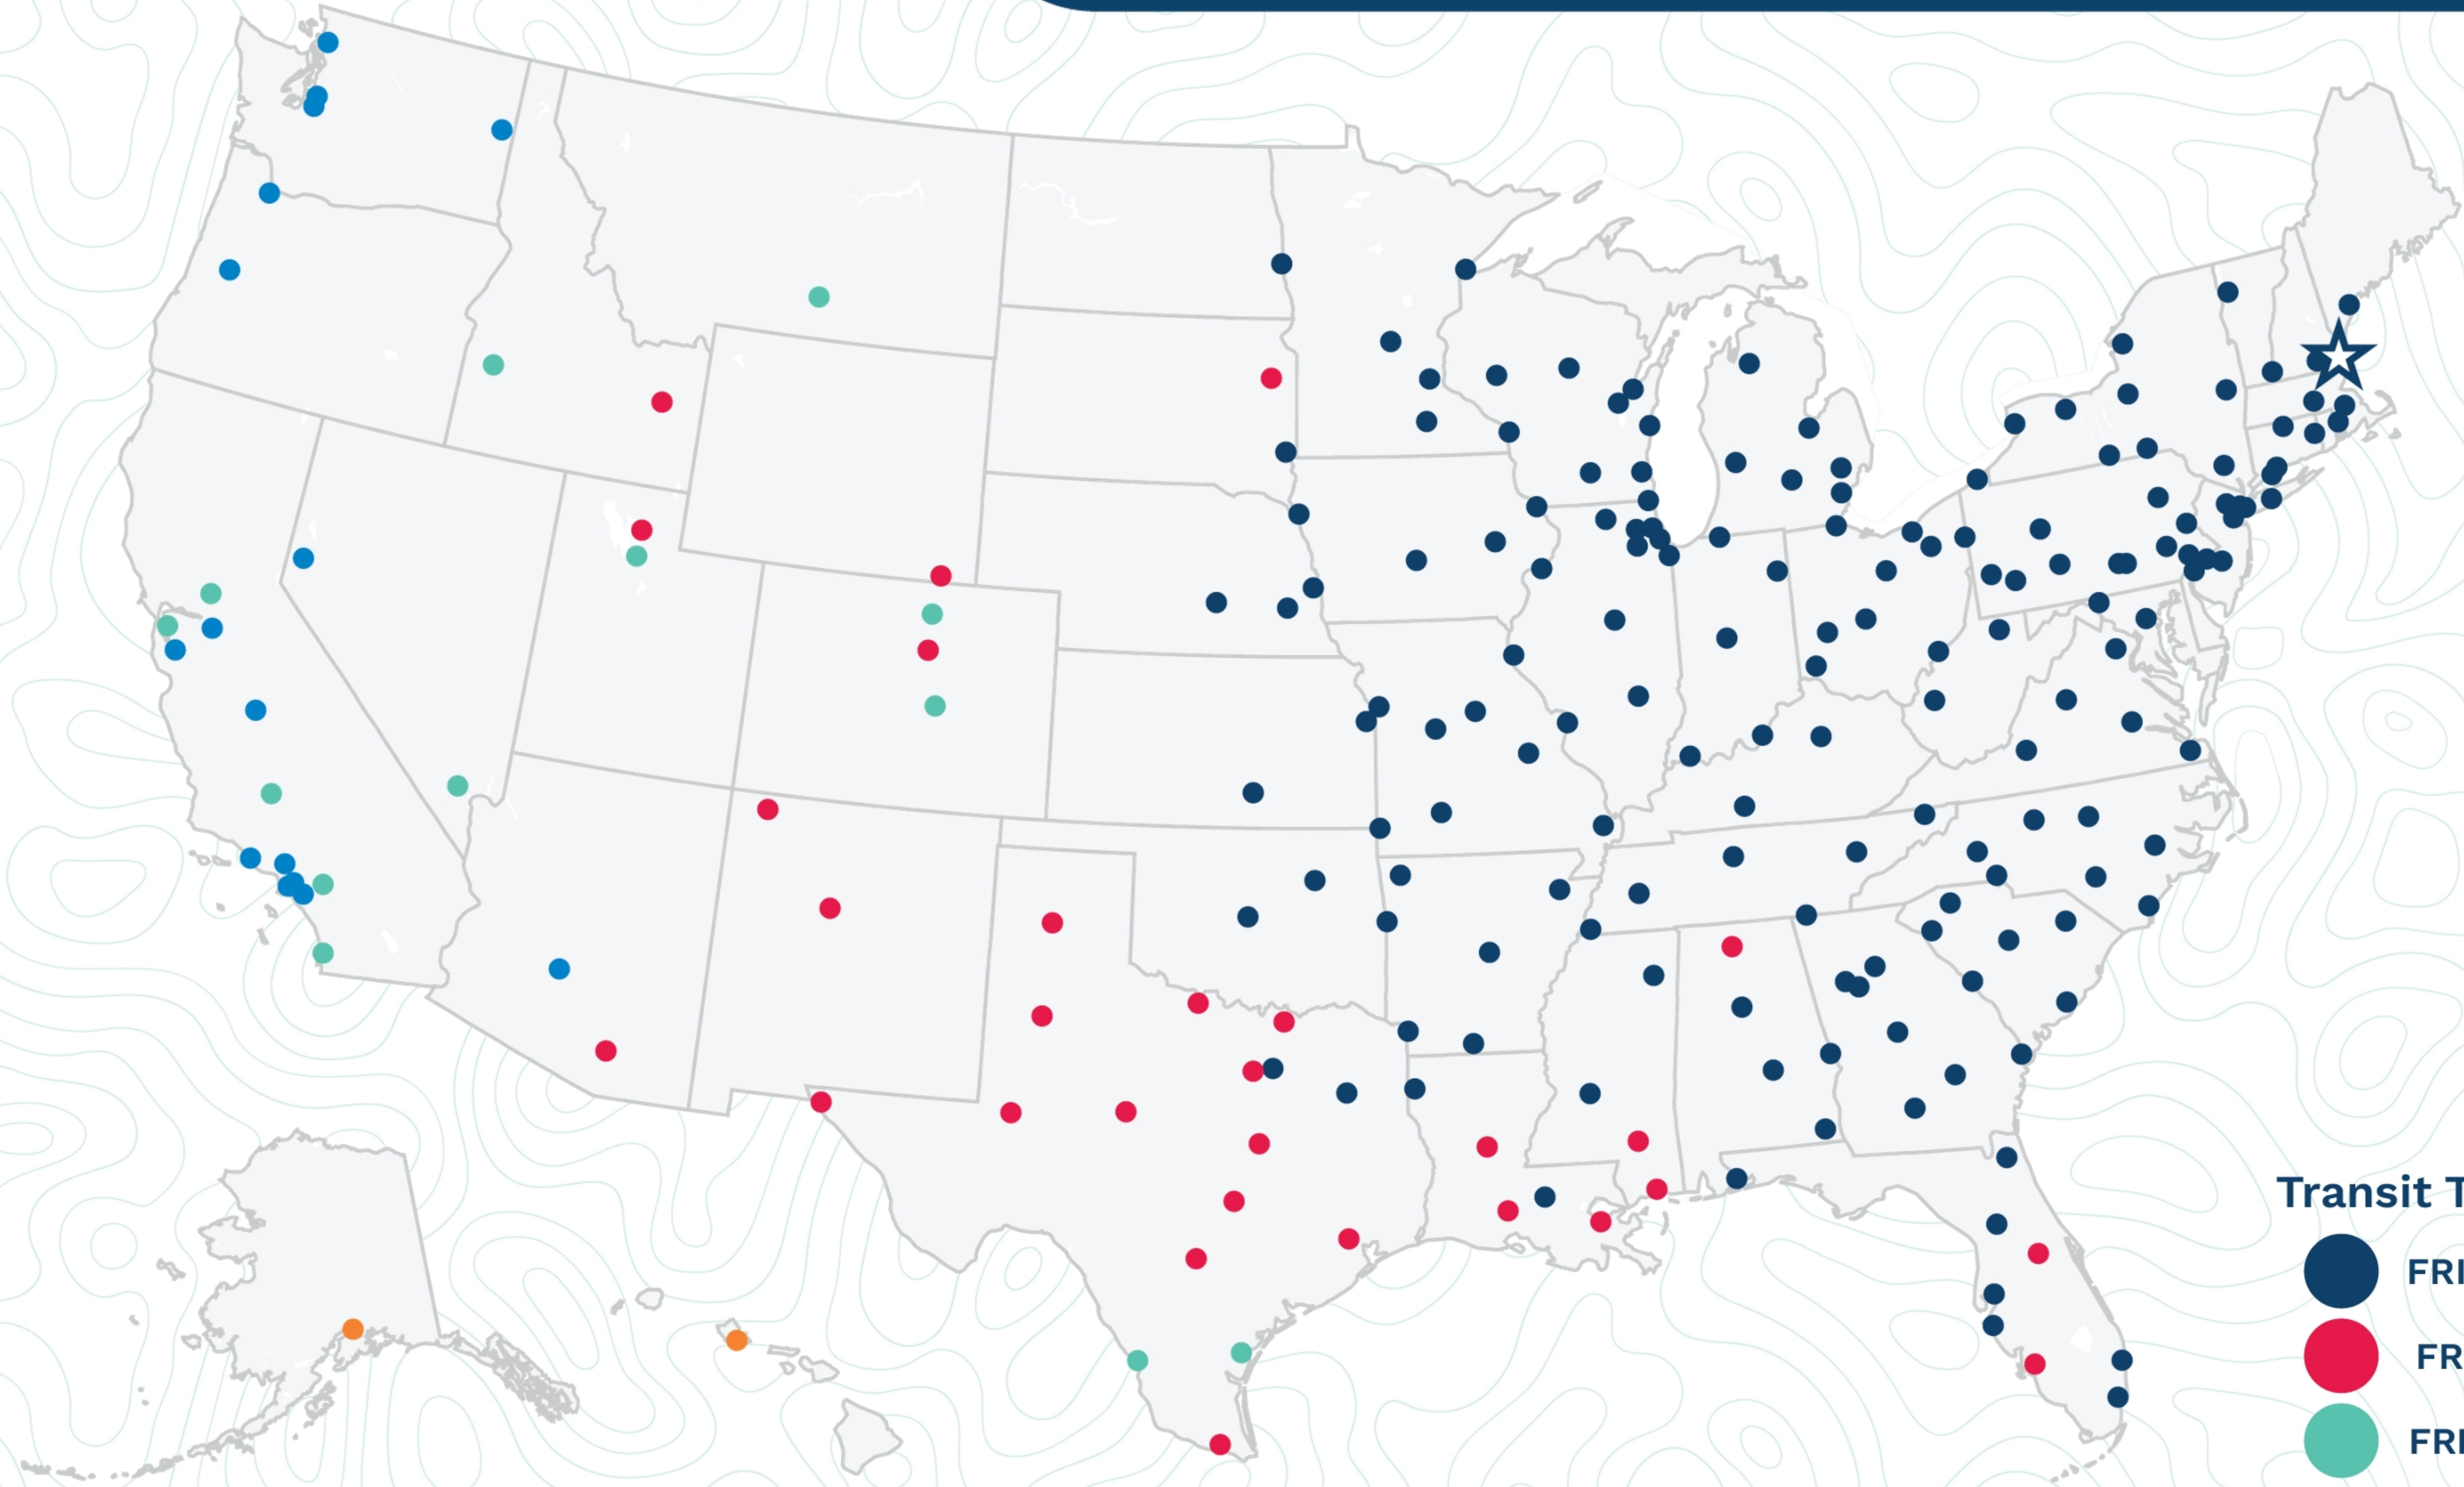

Salisbury

74 Main St
Salisbury, MA 01952
(978) 465-4700

Transit Times*

- FRI-MON
- FRI-TUE
- FRI-WED
- FRI-THU
- FRI-FRI
- 1 WEEK +

*Map graphically represents outbound transit times to service centers and is for illustrative purposes only.