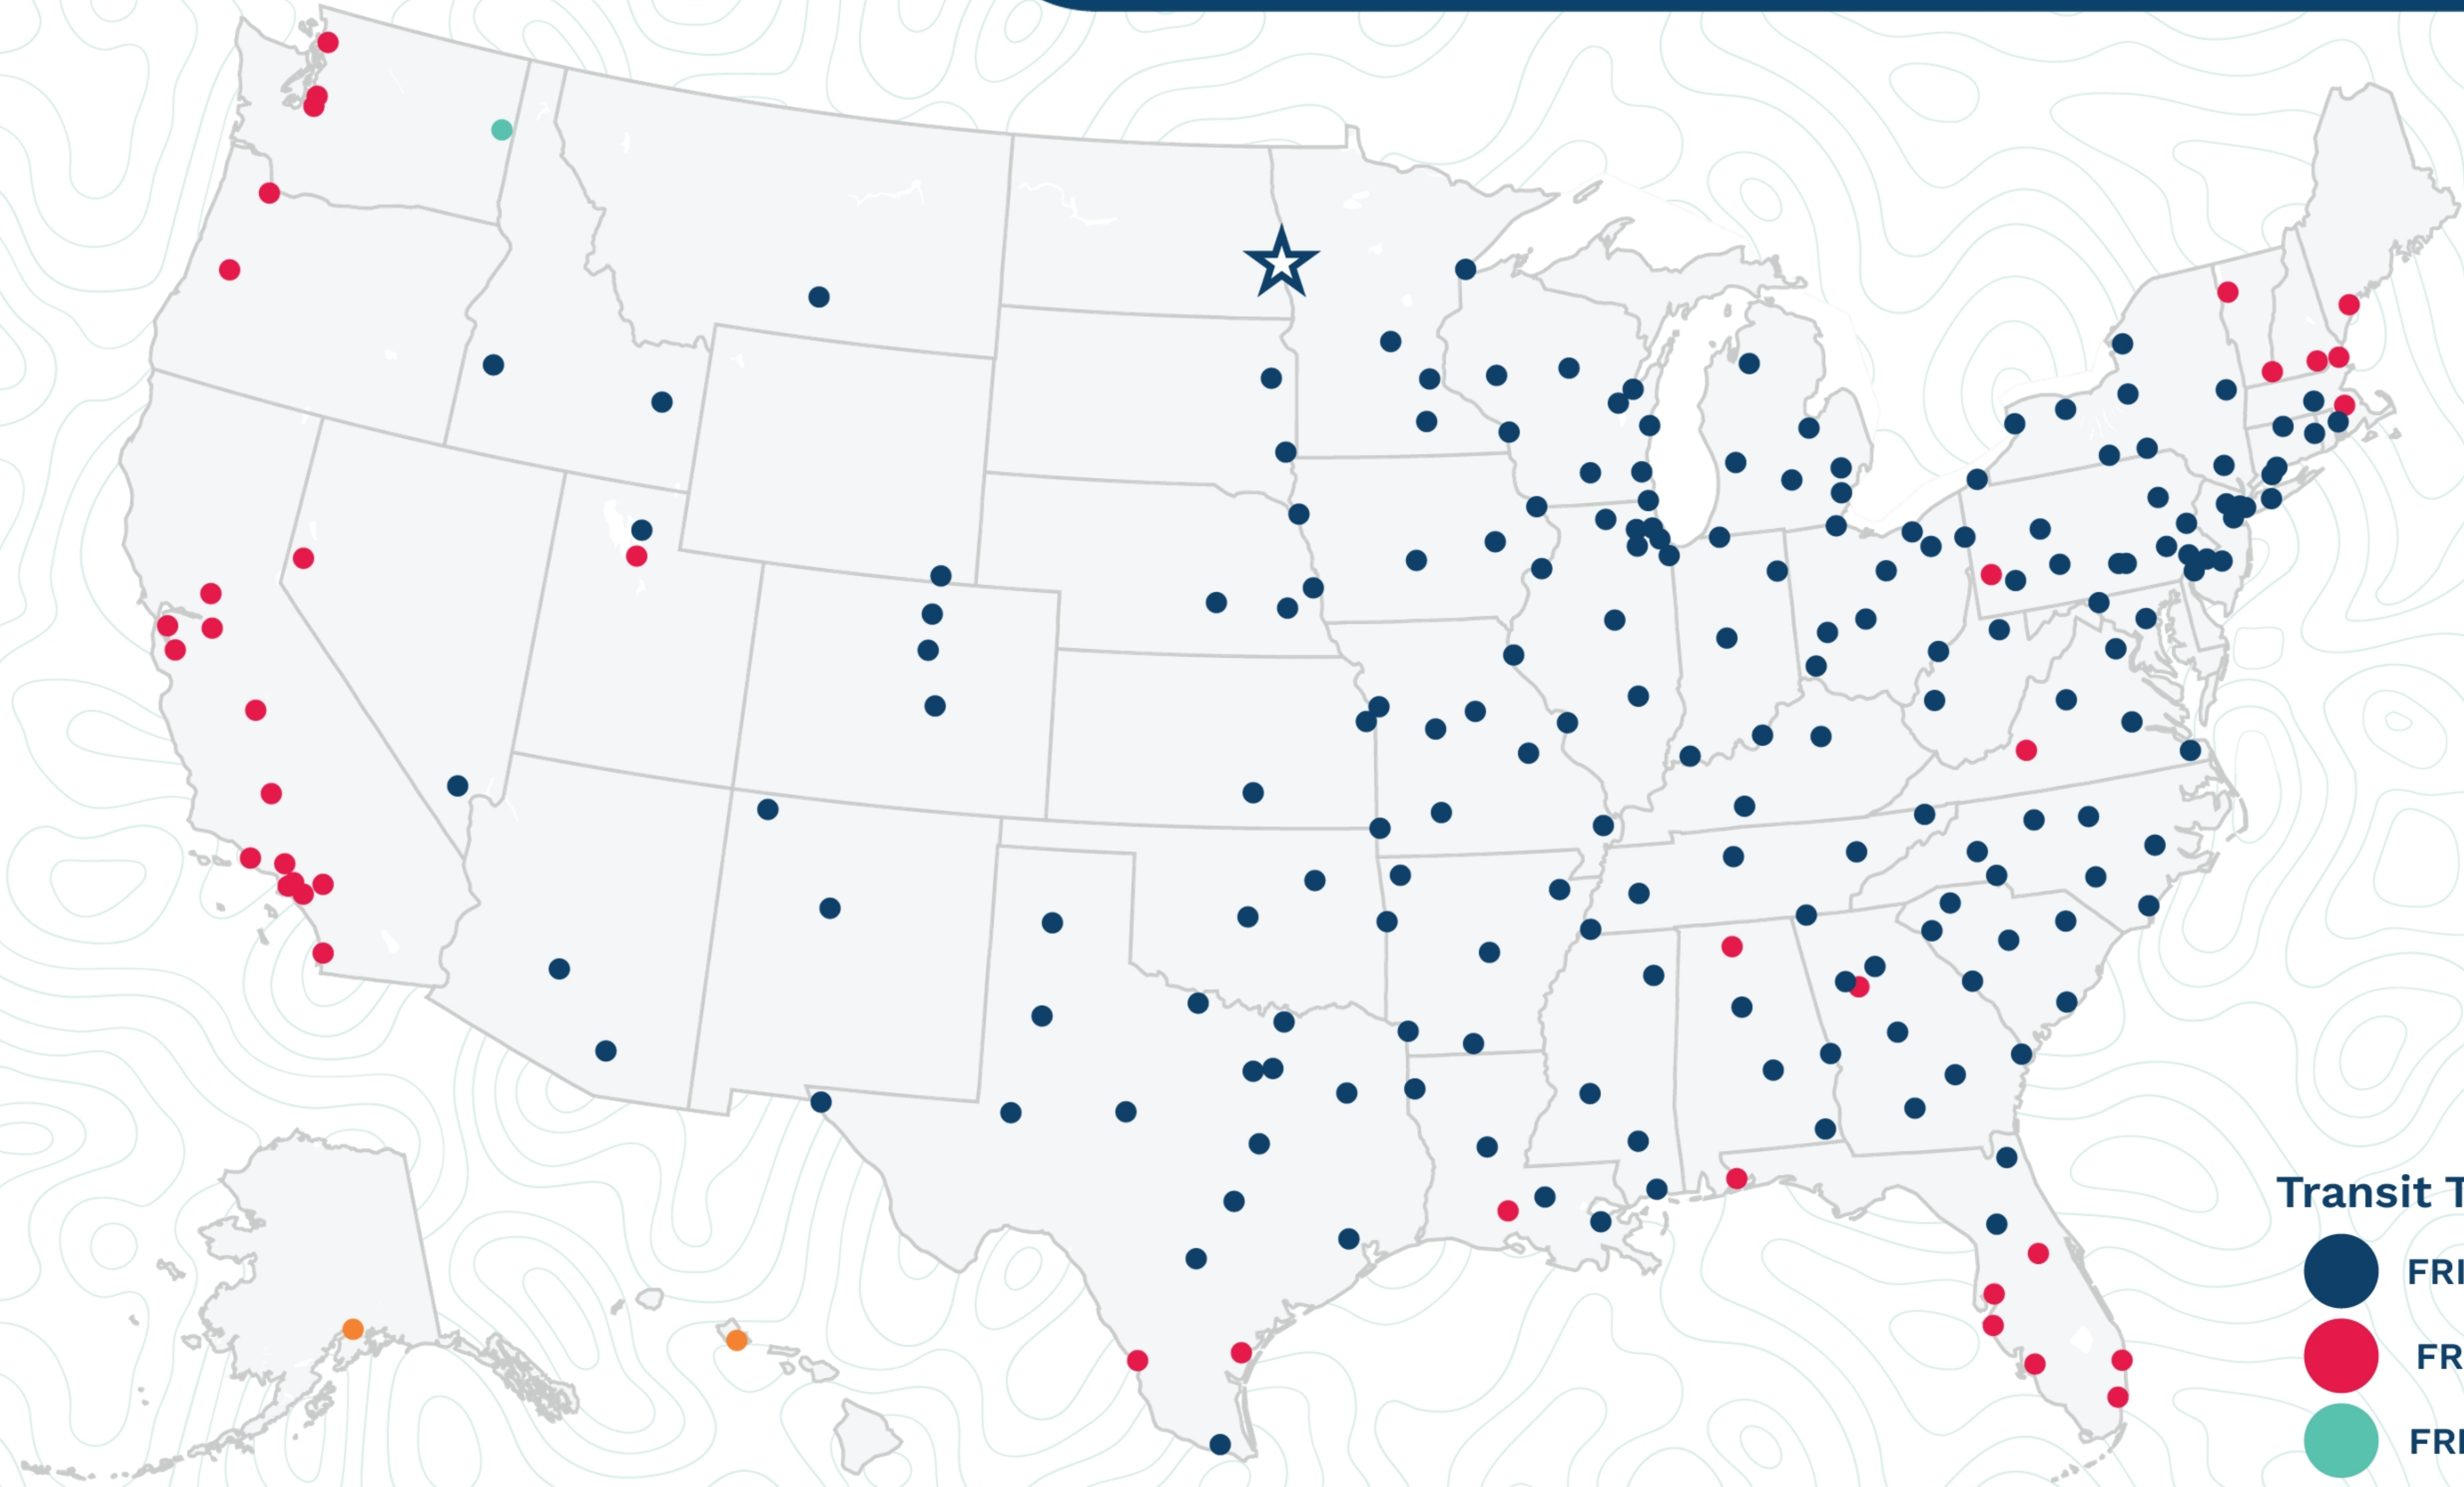

Fargo

2983 43rd S N  
Fargo, ND 58102  
(701) 280-2285

Transit Times\*

- FRI-MON
- FRI-TUE
- FRI-WED
- FRI-THU
- FRI-FRI
- 1 WEEK +

\*Map graphically represents outbound transit times to service centers and is for illustrative purposes only.