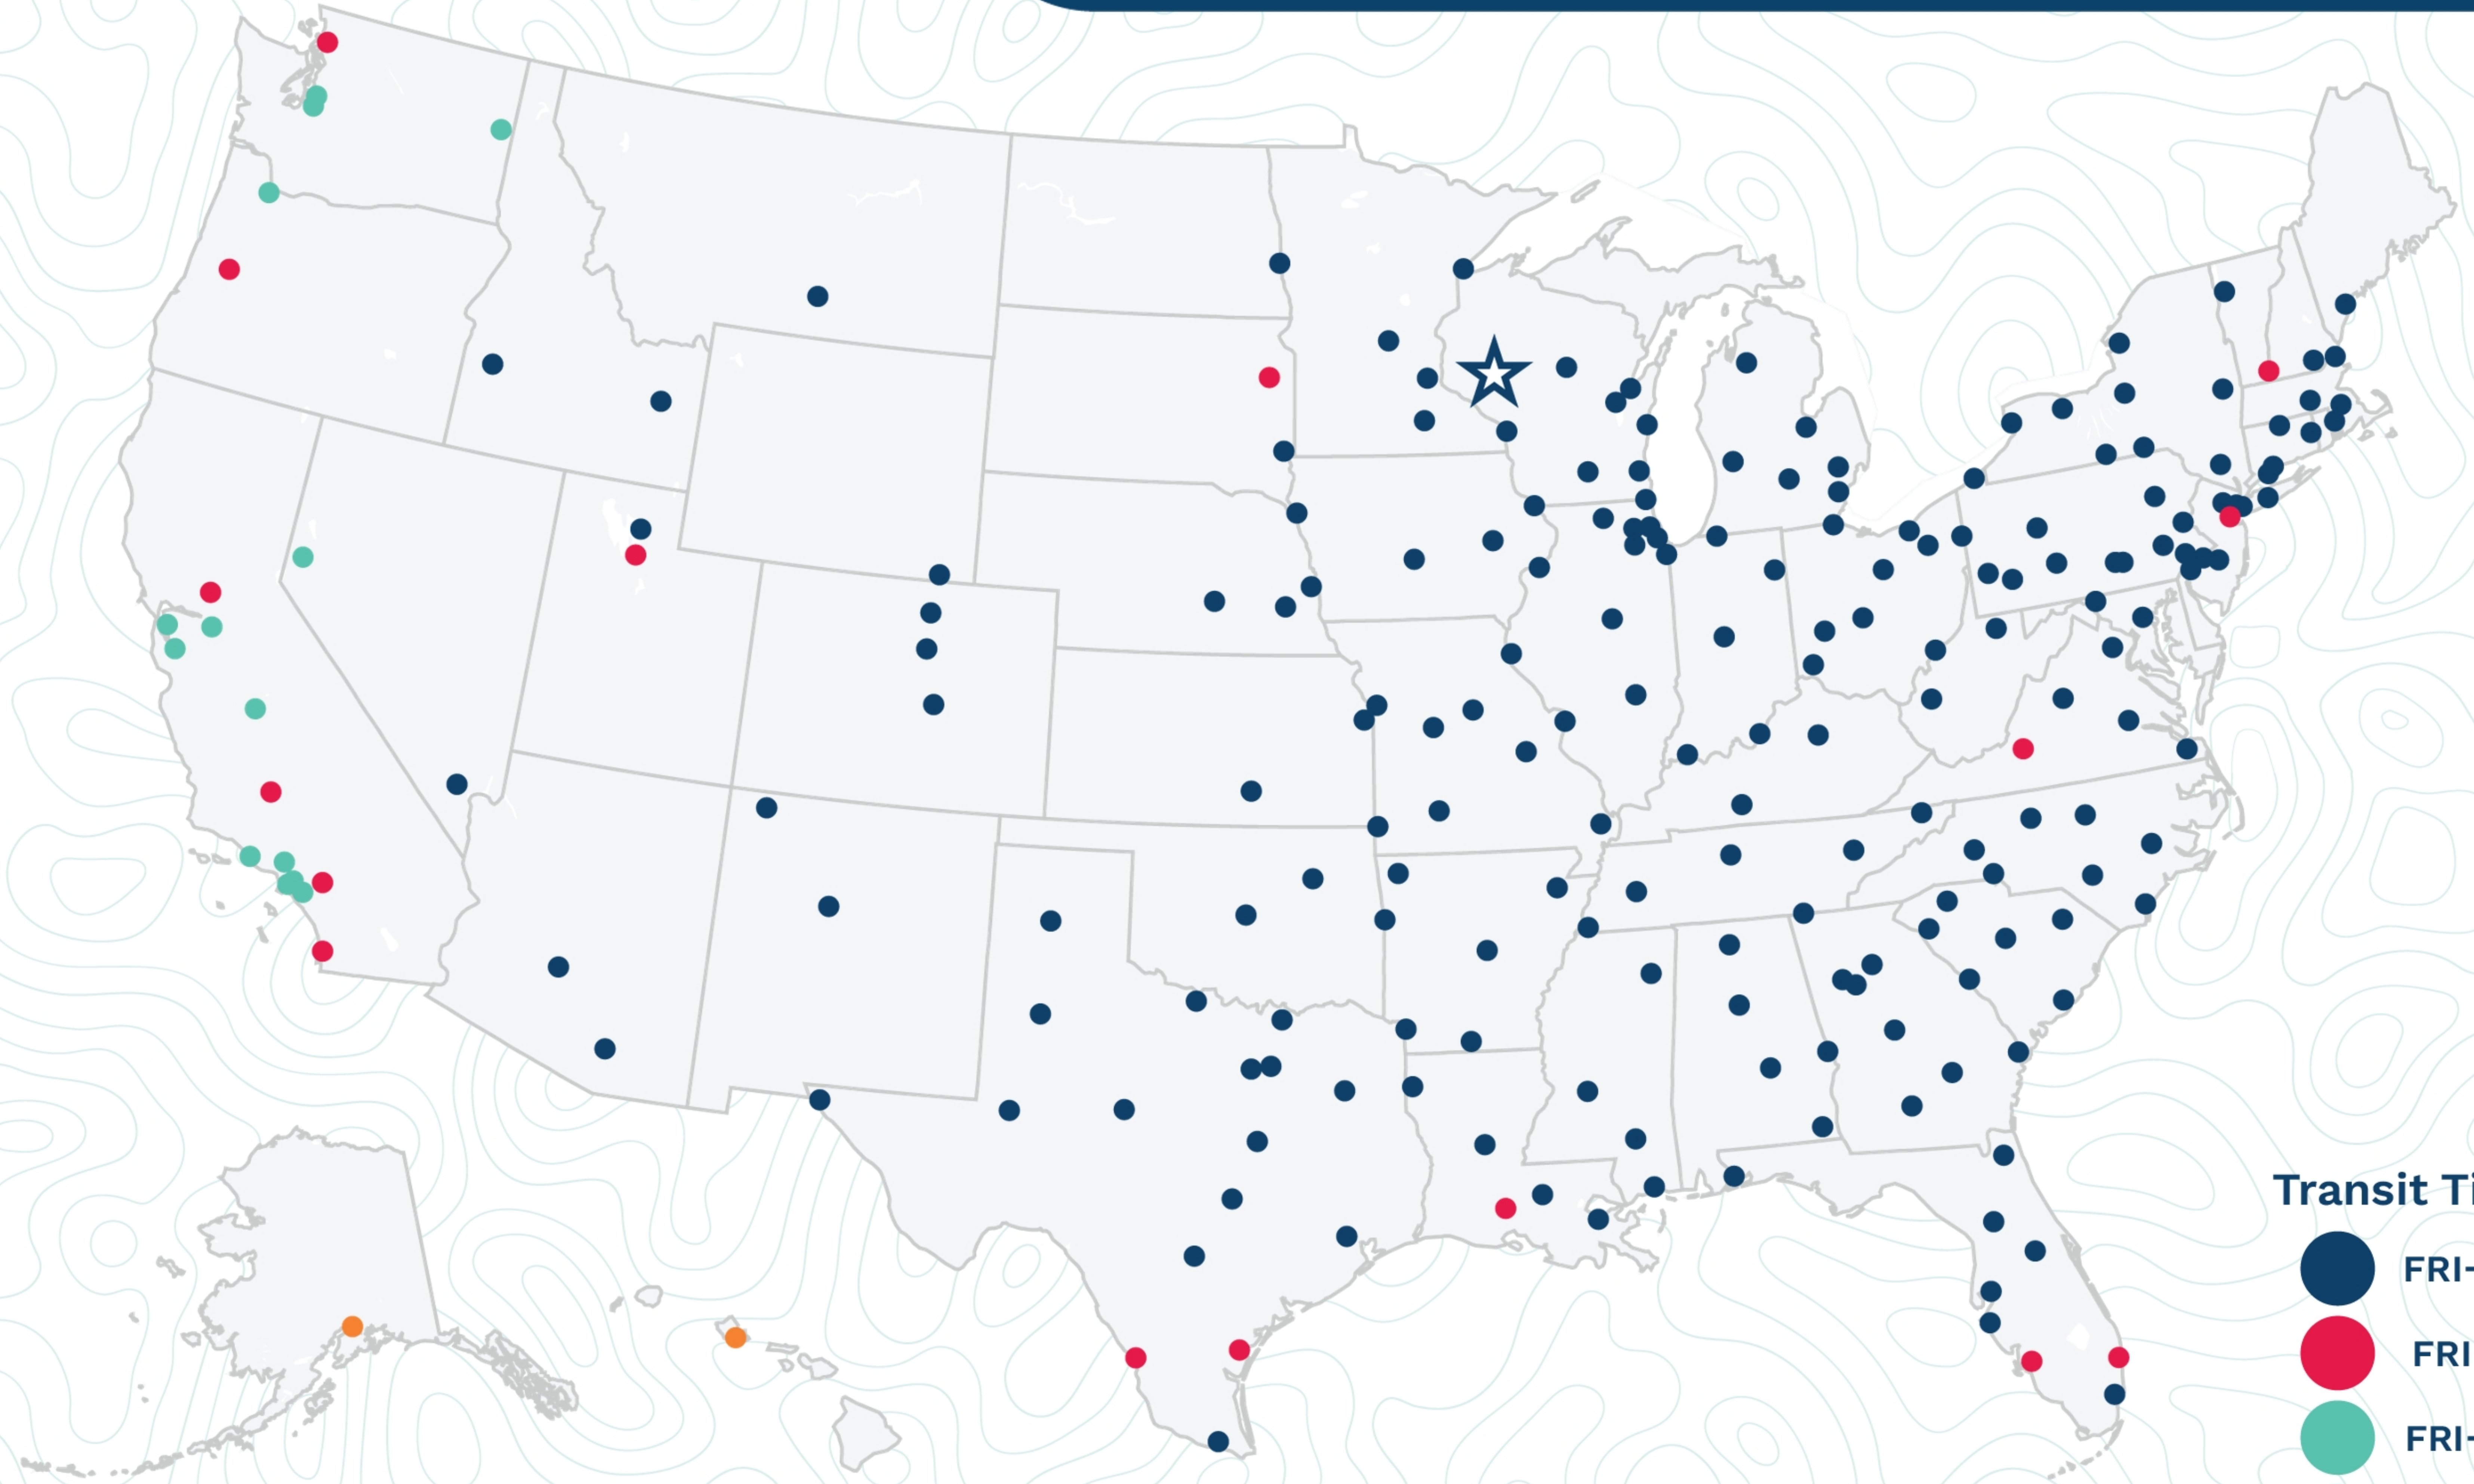

Eau Claire

4115 McIntyre Ave
Eau Claire, WI 54703
(715) 839-6885

Transit Times*

- FRI-MON
- FRI-TUE
- FRI-WED
- FRI-THU
- FRI-FRI
- 1 WEEK +

*Map graphically represents outbound transit times to service centers and is for illustrative purposes only.