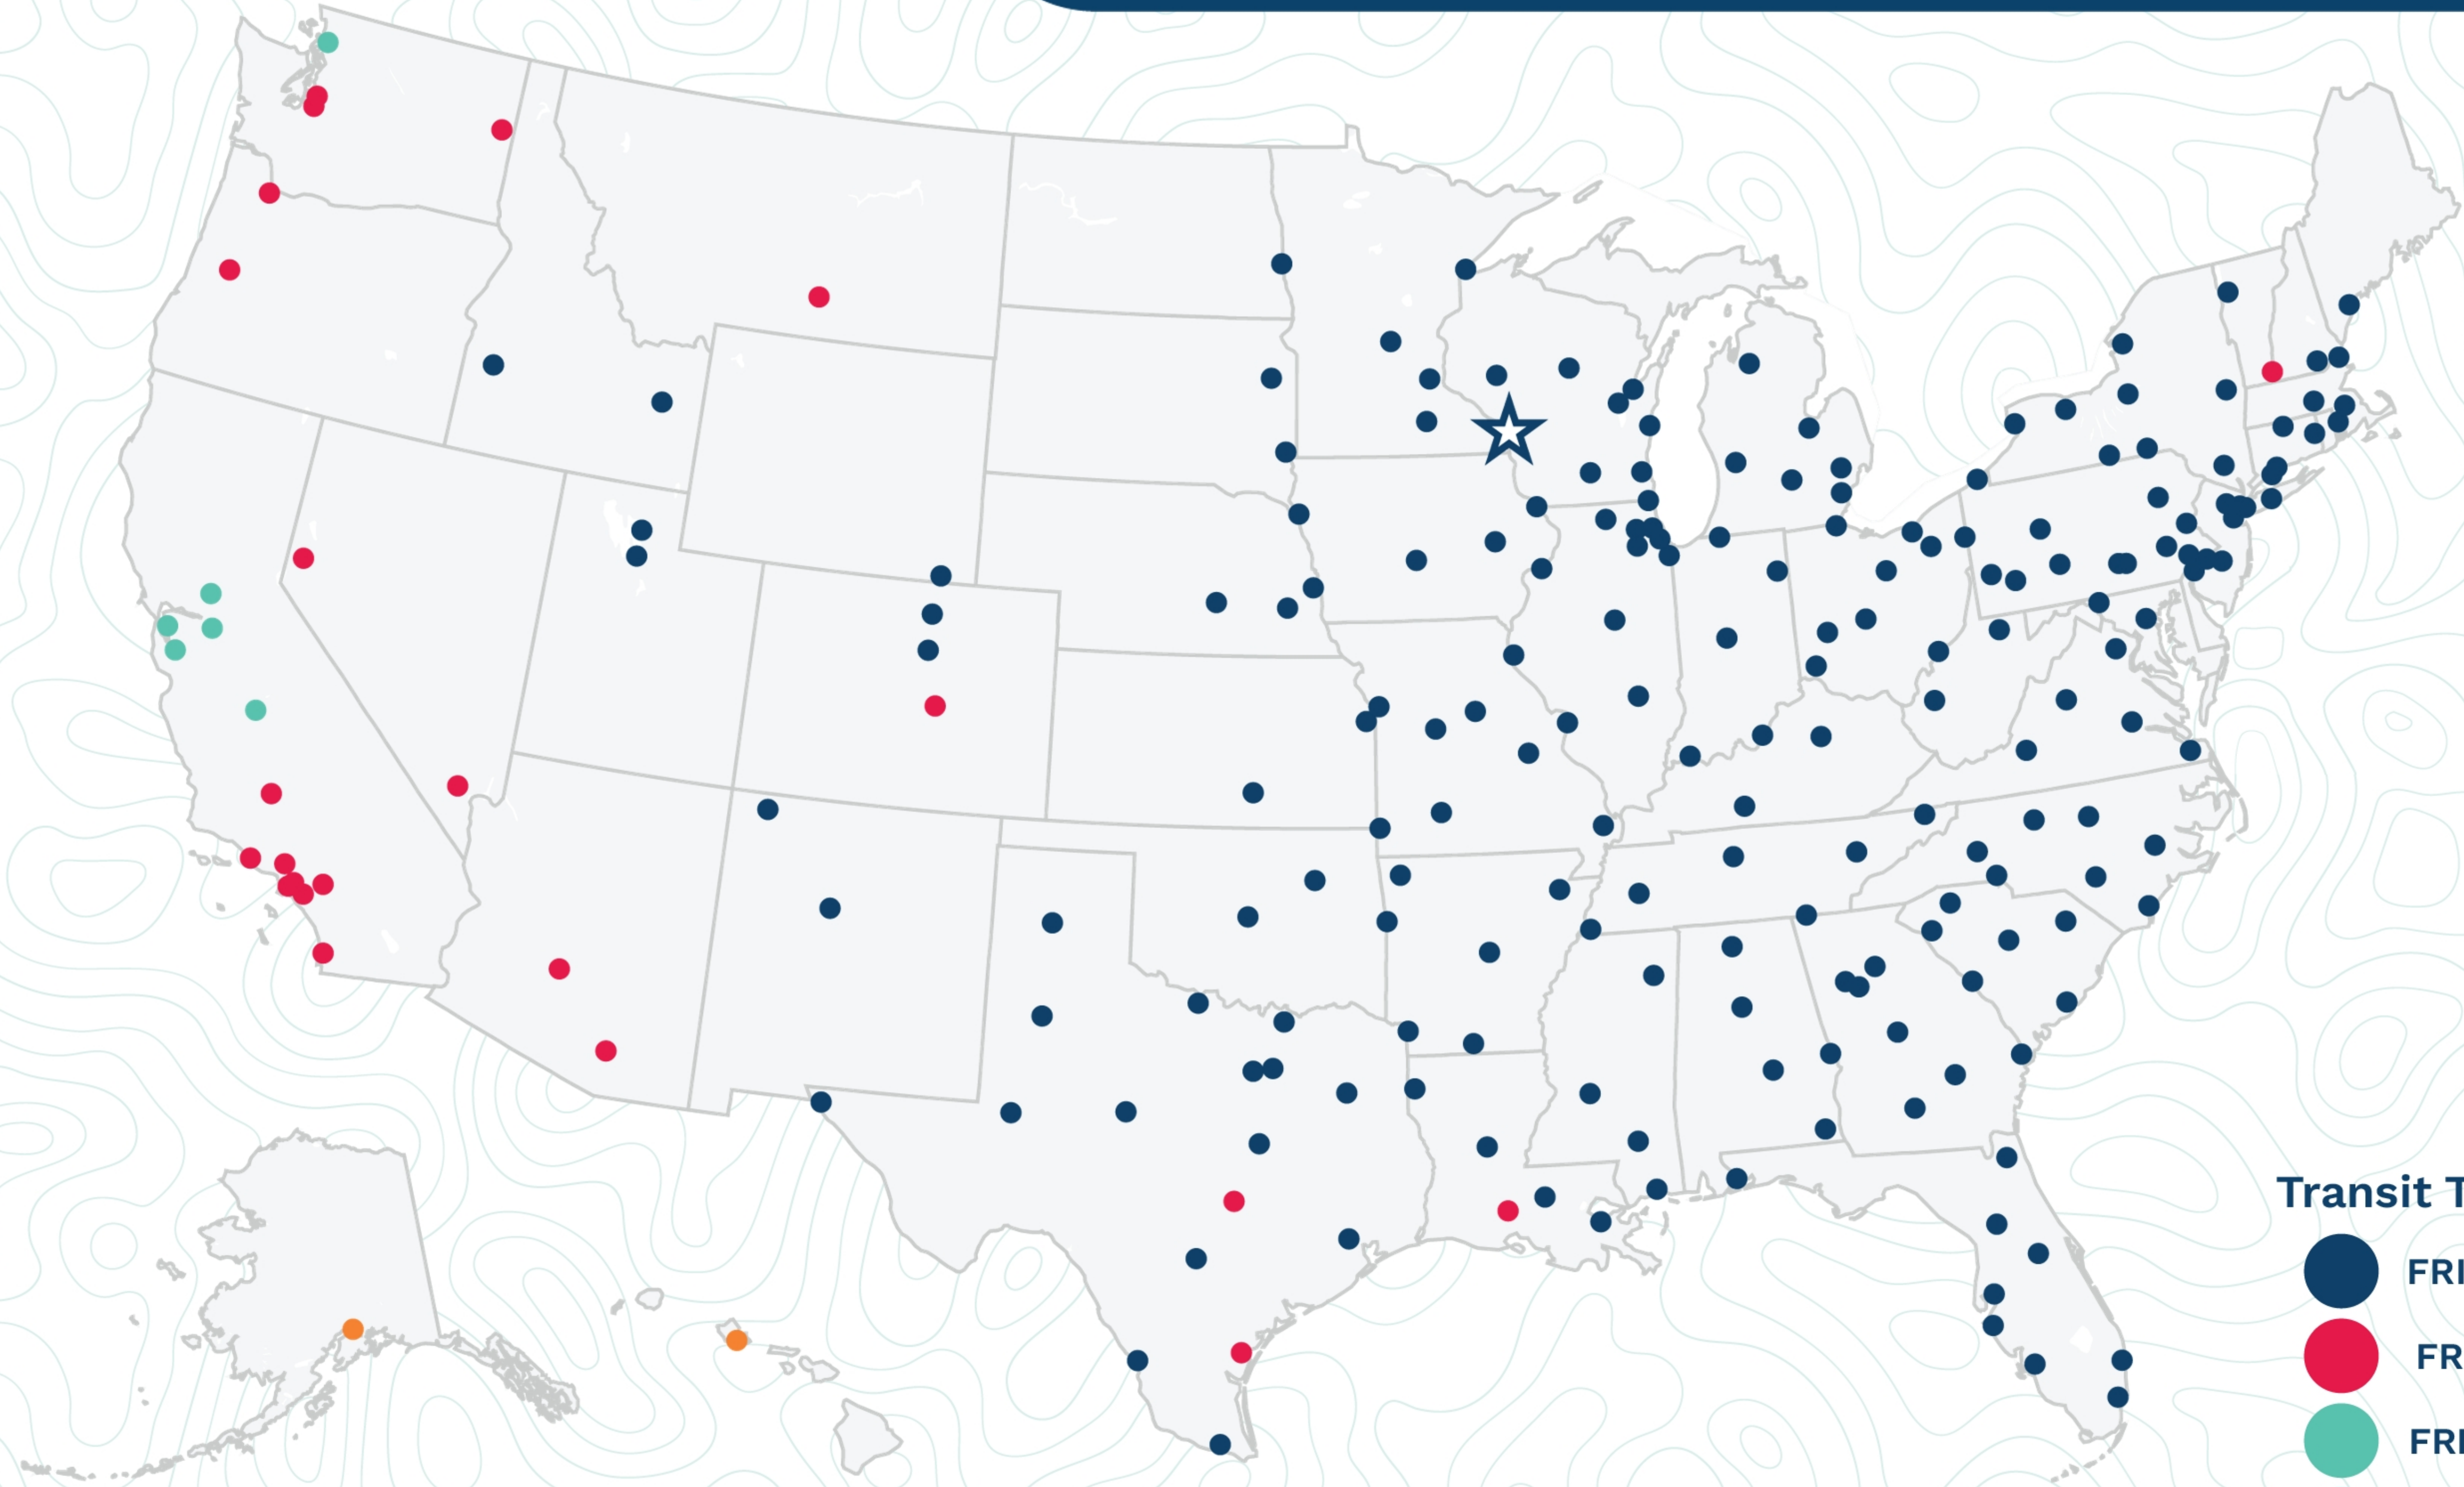

Lacrosse

2615 Hemstock St
La Crosse, WI 54603
(608) 781-4110

Transit Times*

- FRI-MON
- FRI-TUE
- FRI-WED
- FRI-THU
- FRI-FRI
- 1 WEEK +

*Map graphically represents outbound transit times to service centers and is for illustrative purposes only.