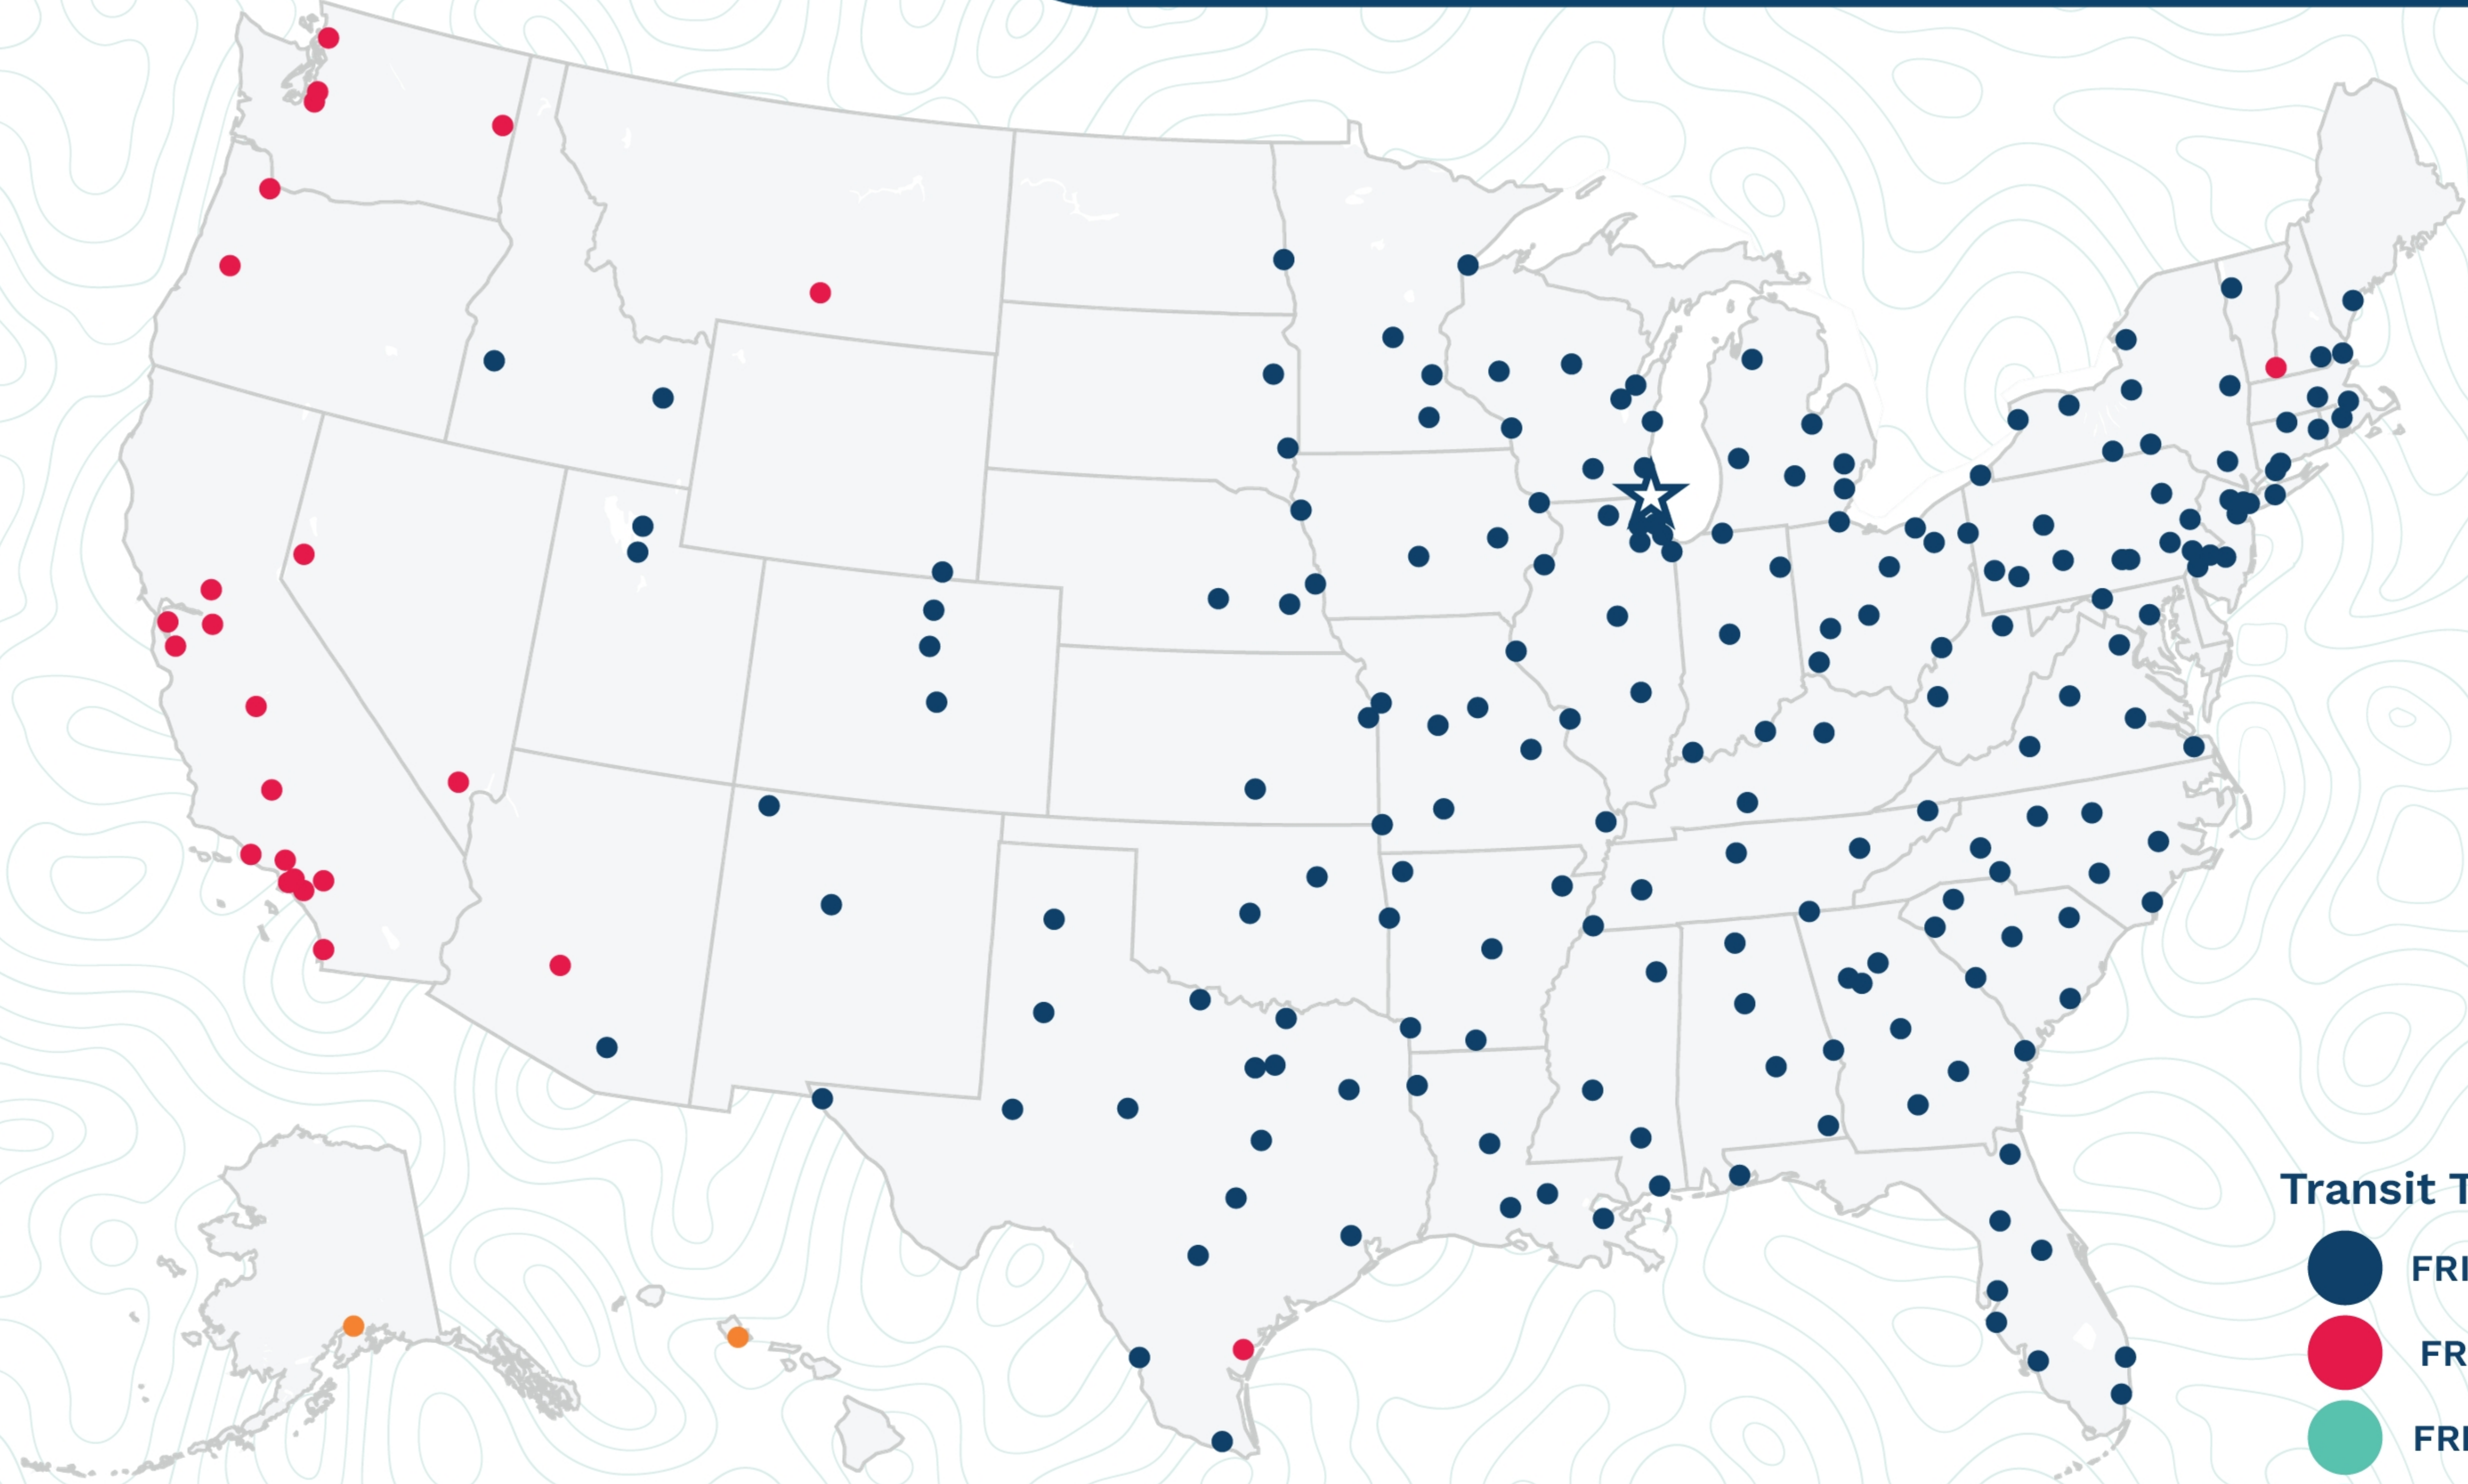

Racine

12020 128th St
Kenosha, WI 53142
(262) 857-9313

Transit Times*

-  FRI-MON
-  FRI-TUE
-  FRI-WED
-  FRI-THU
-  FRI-FRI
-  1 WEEK +

*Map graphically represents outbound transit times to service centers and is for illustrative purposes only.