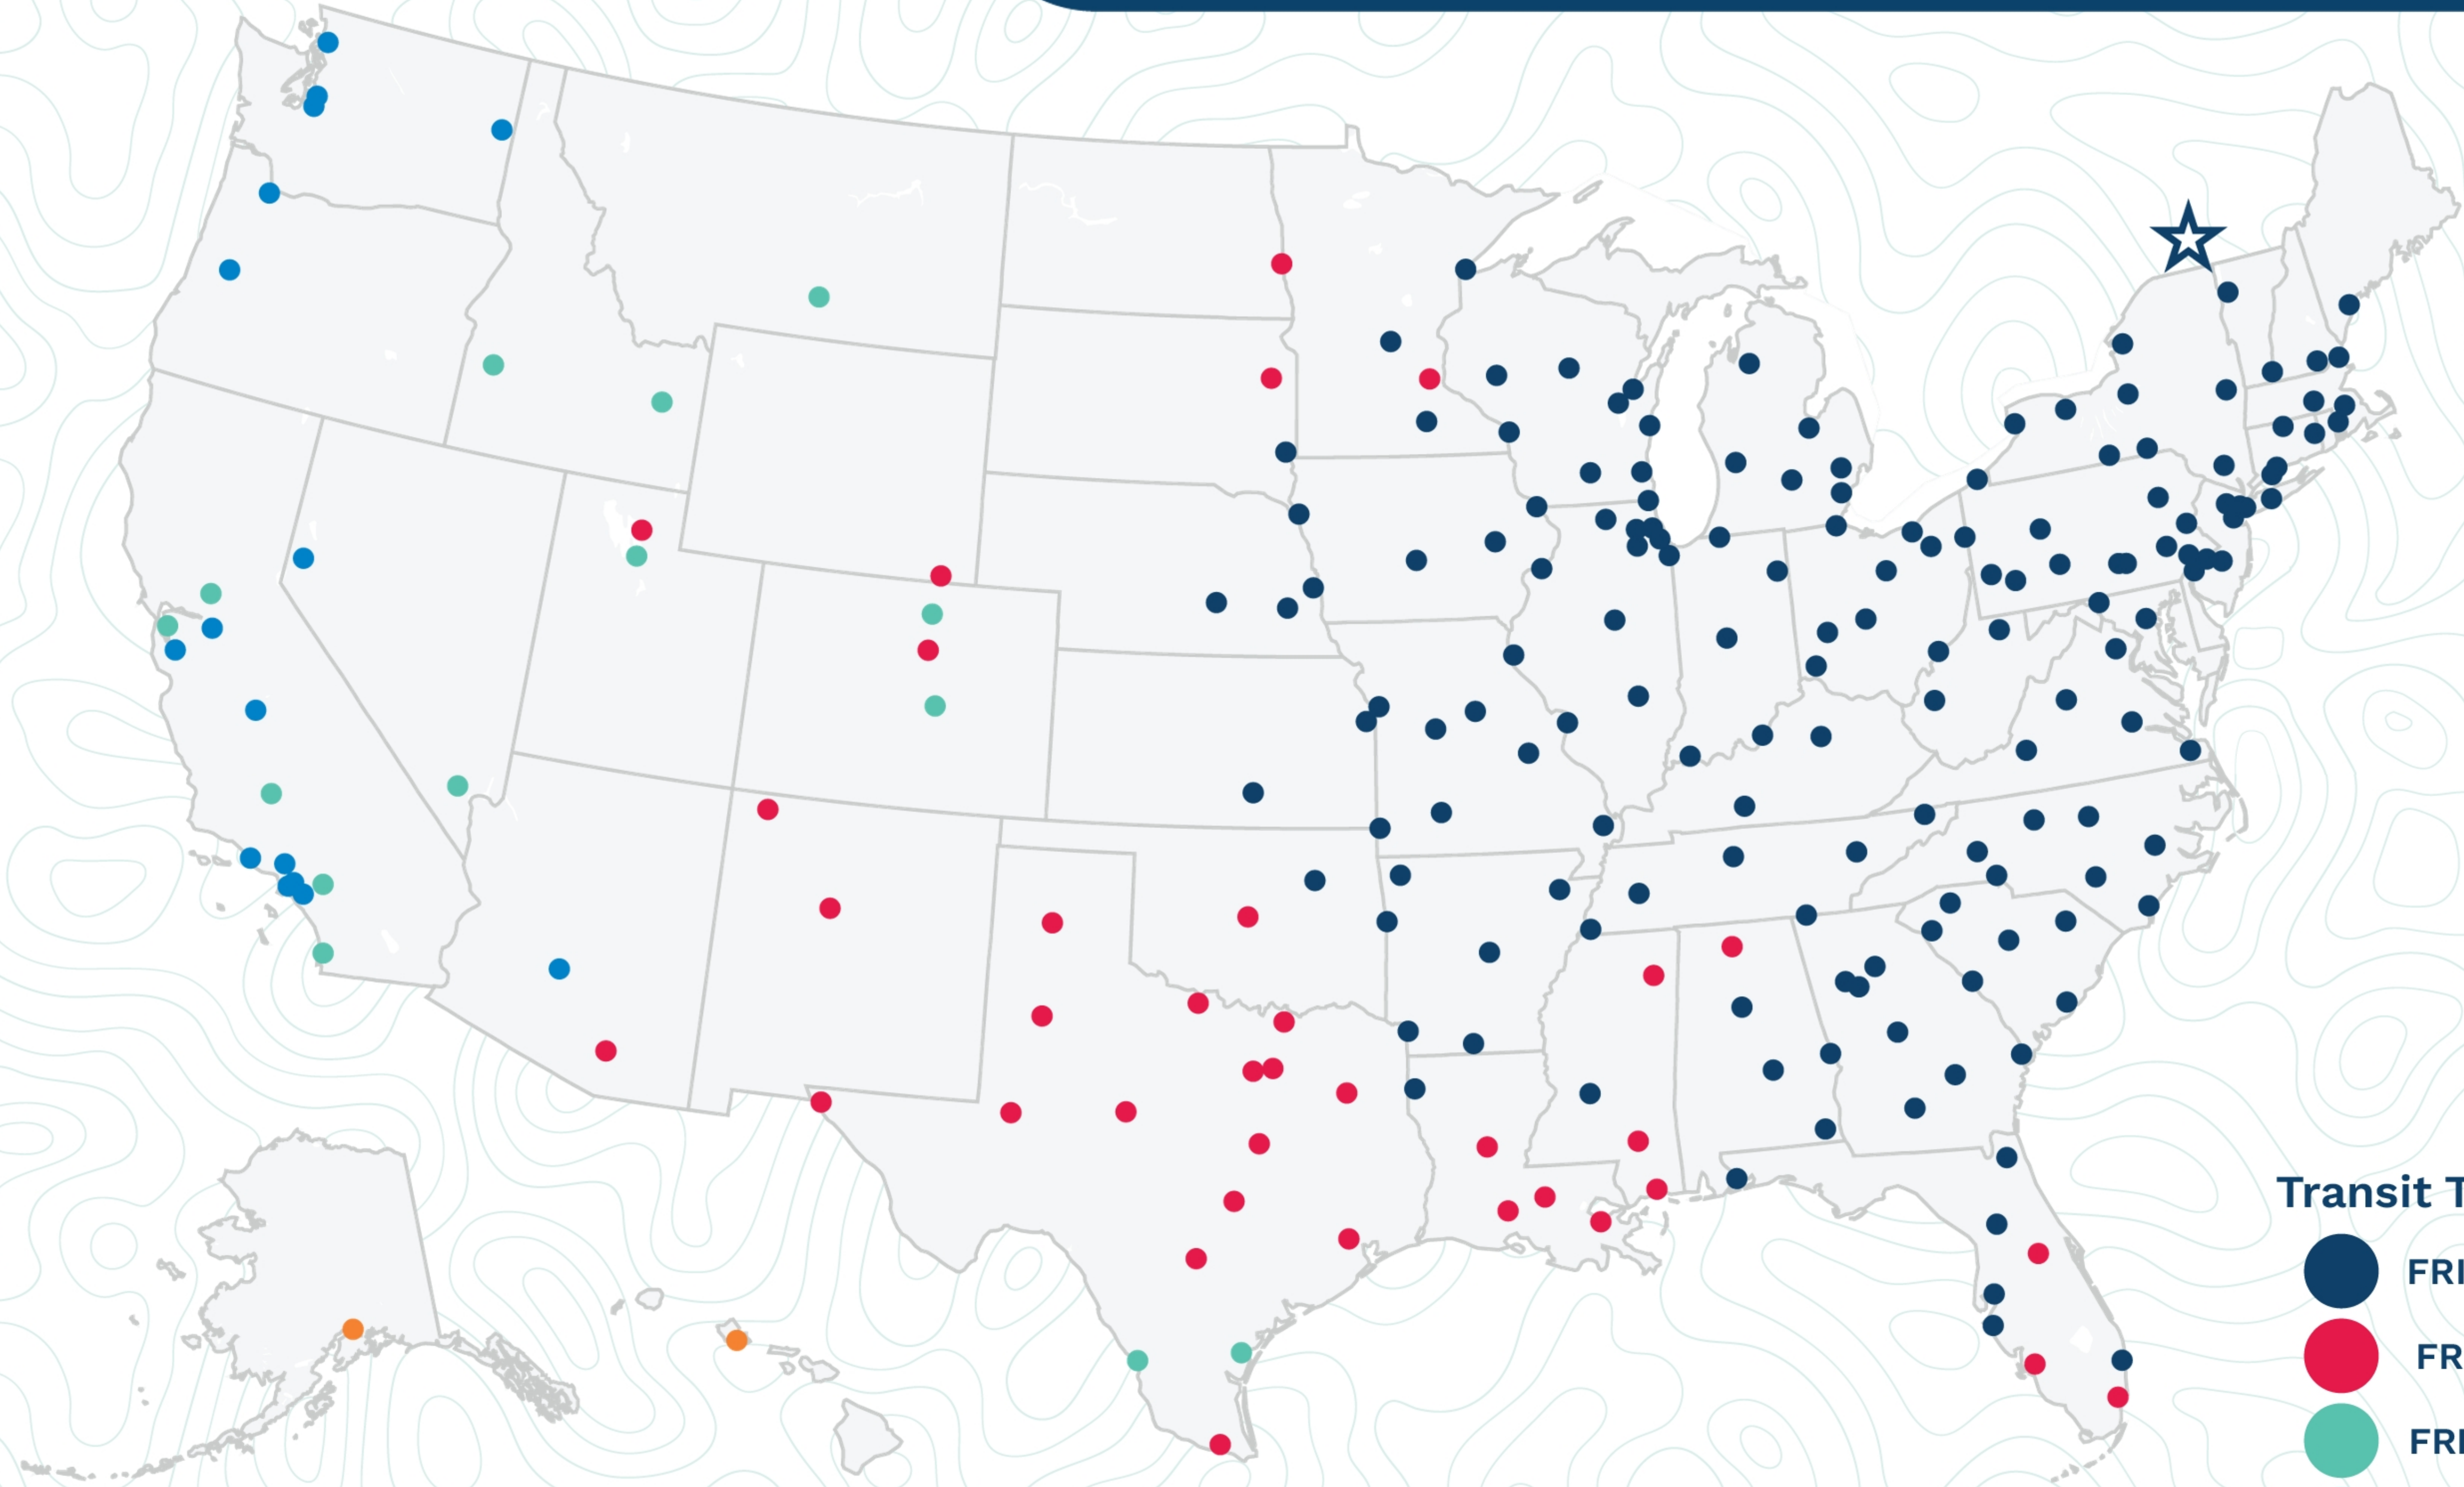

Laval

555 Autoroute 13
Laval, QC H7W5N4
(450) 682-1490

Transit Times*

- FRI-MON
- FRI-TUE
- FRI-WED
- FRI-THU
- FRI-FRI
- 1 WEEK +

*Map graphically represents outbound transit times to service centers and is for illustrative purposes only.