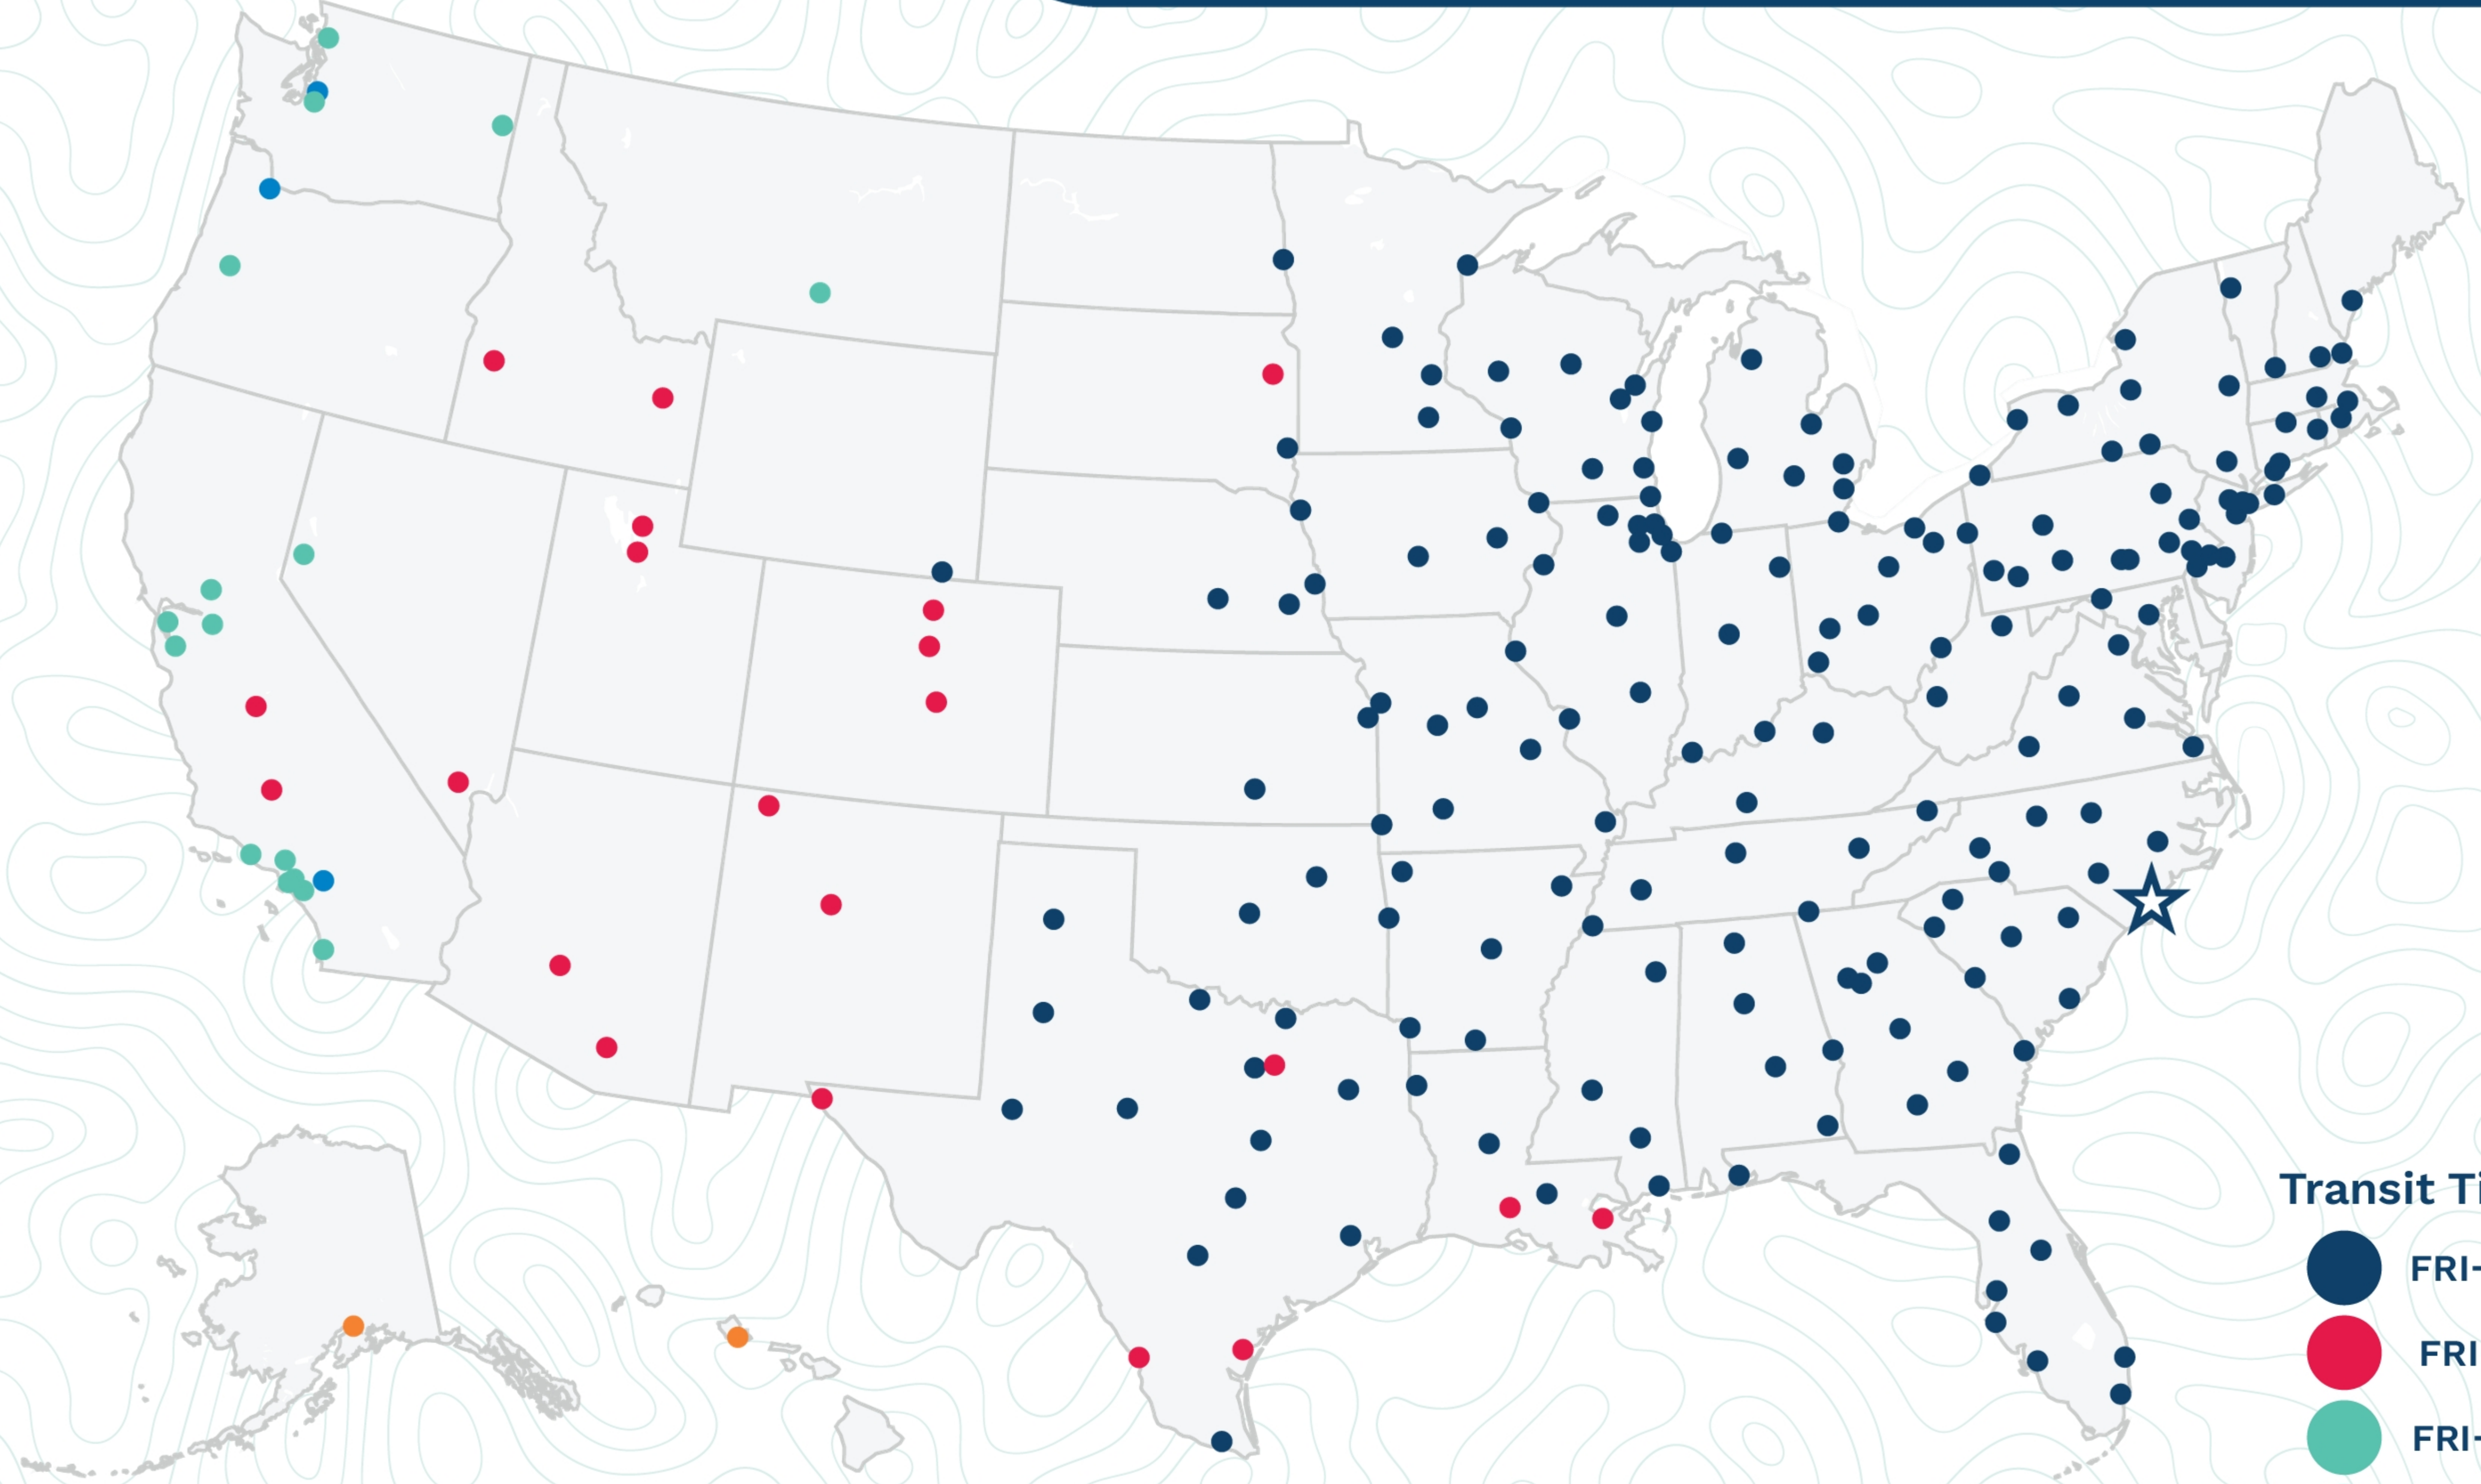

Wilmington

1536 Castle Hayne Road
Wilmington, NC 28401
(910) 251-9384

Transit Times*

- FRI-MON
- FRI-TUE
- FRI-WED
- FRI-THU
- FRI-FRI
- 1 WEEK +

*Map graphically represents outbound transit times to service centers and is for illustrative purposes only.