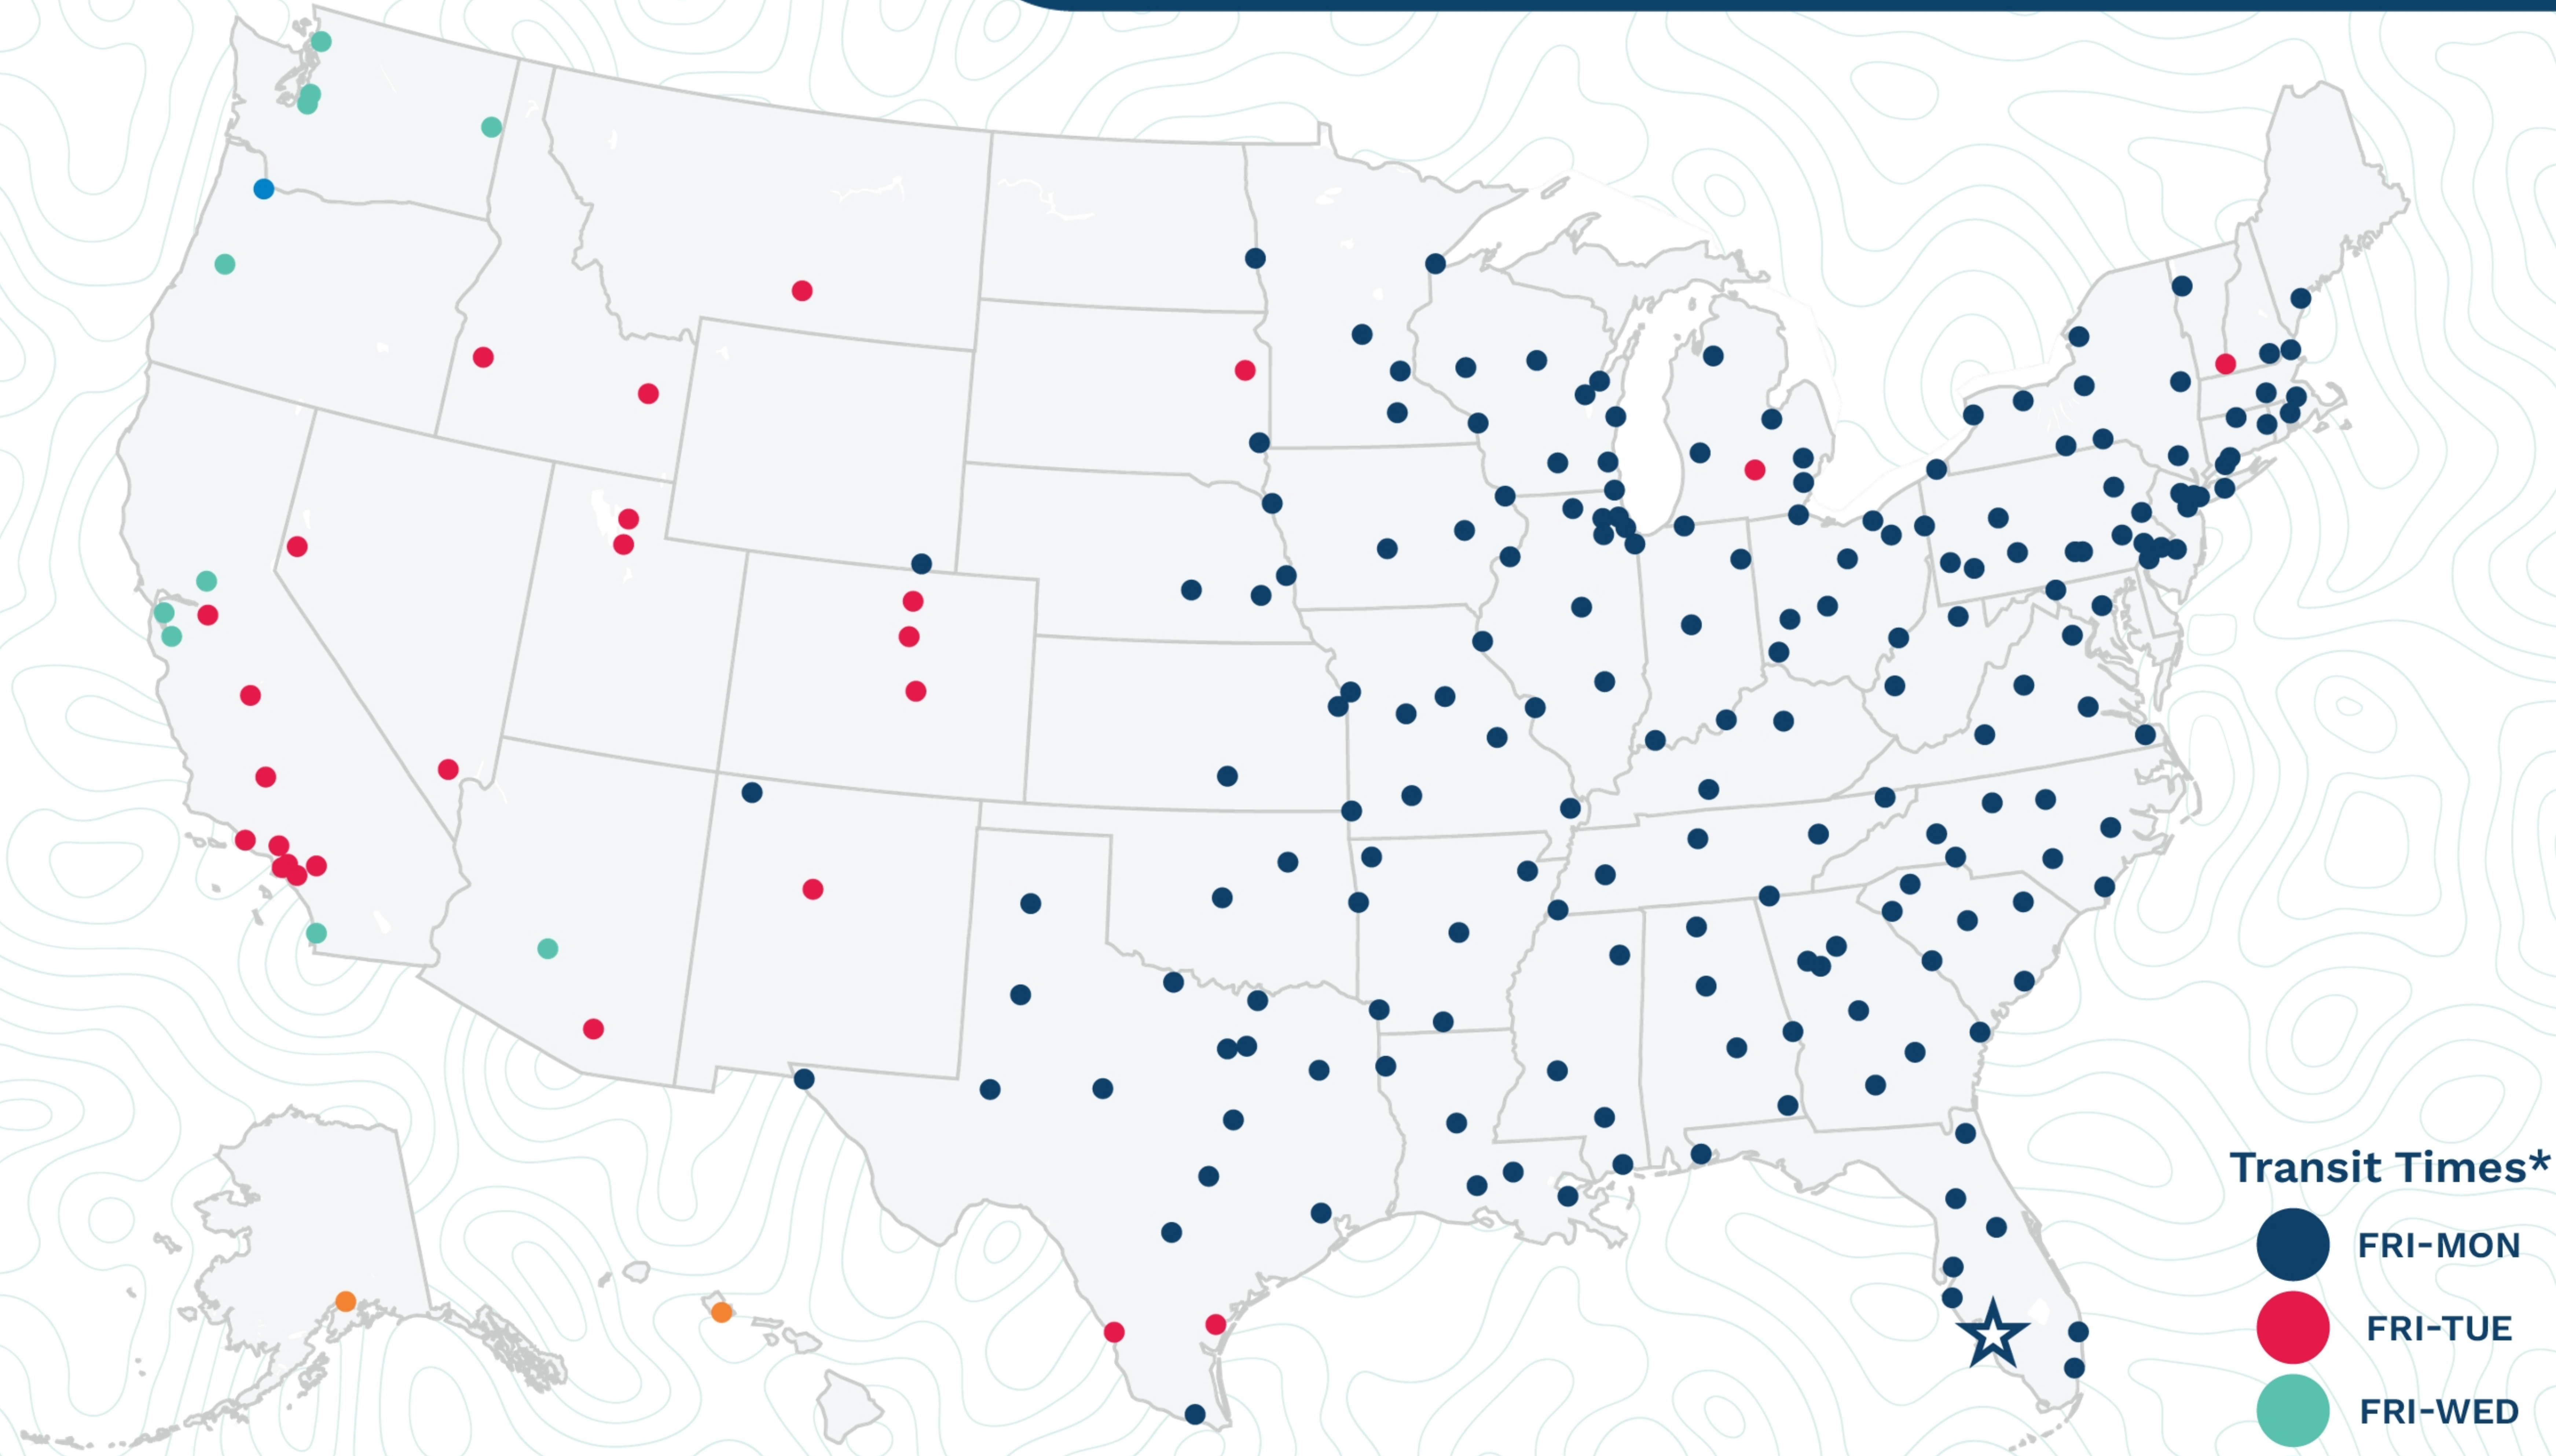

## Fort Myers

4550 Laredo Ave, Bldg #2  
Fort Myers, FL 33905  
(239) 226-9670

- Transit Times\***
- FRI-MON
  - FRI-TUE
  - FRI-WED
  - FRI-THU
  - FRI-FRI
  - 1 WEEK +

\*Map graphically represents outbound transit times to service centers and is for illustrative purposes only.