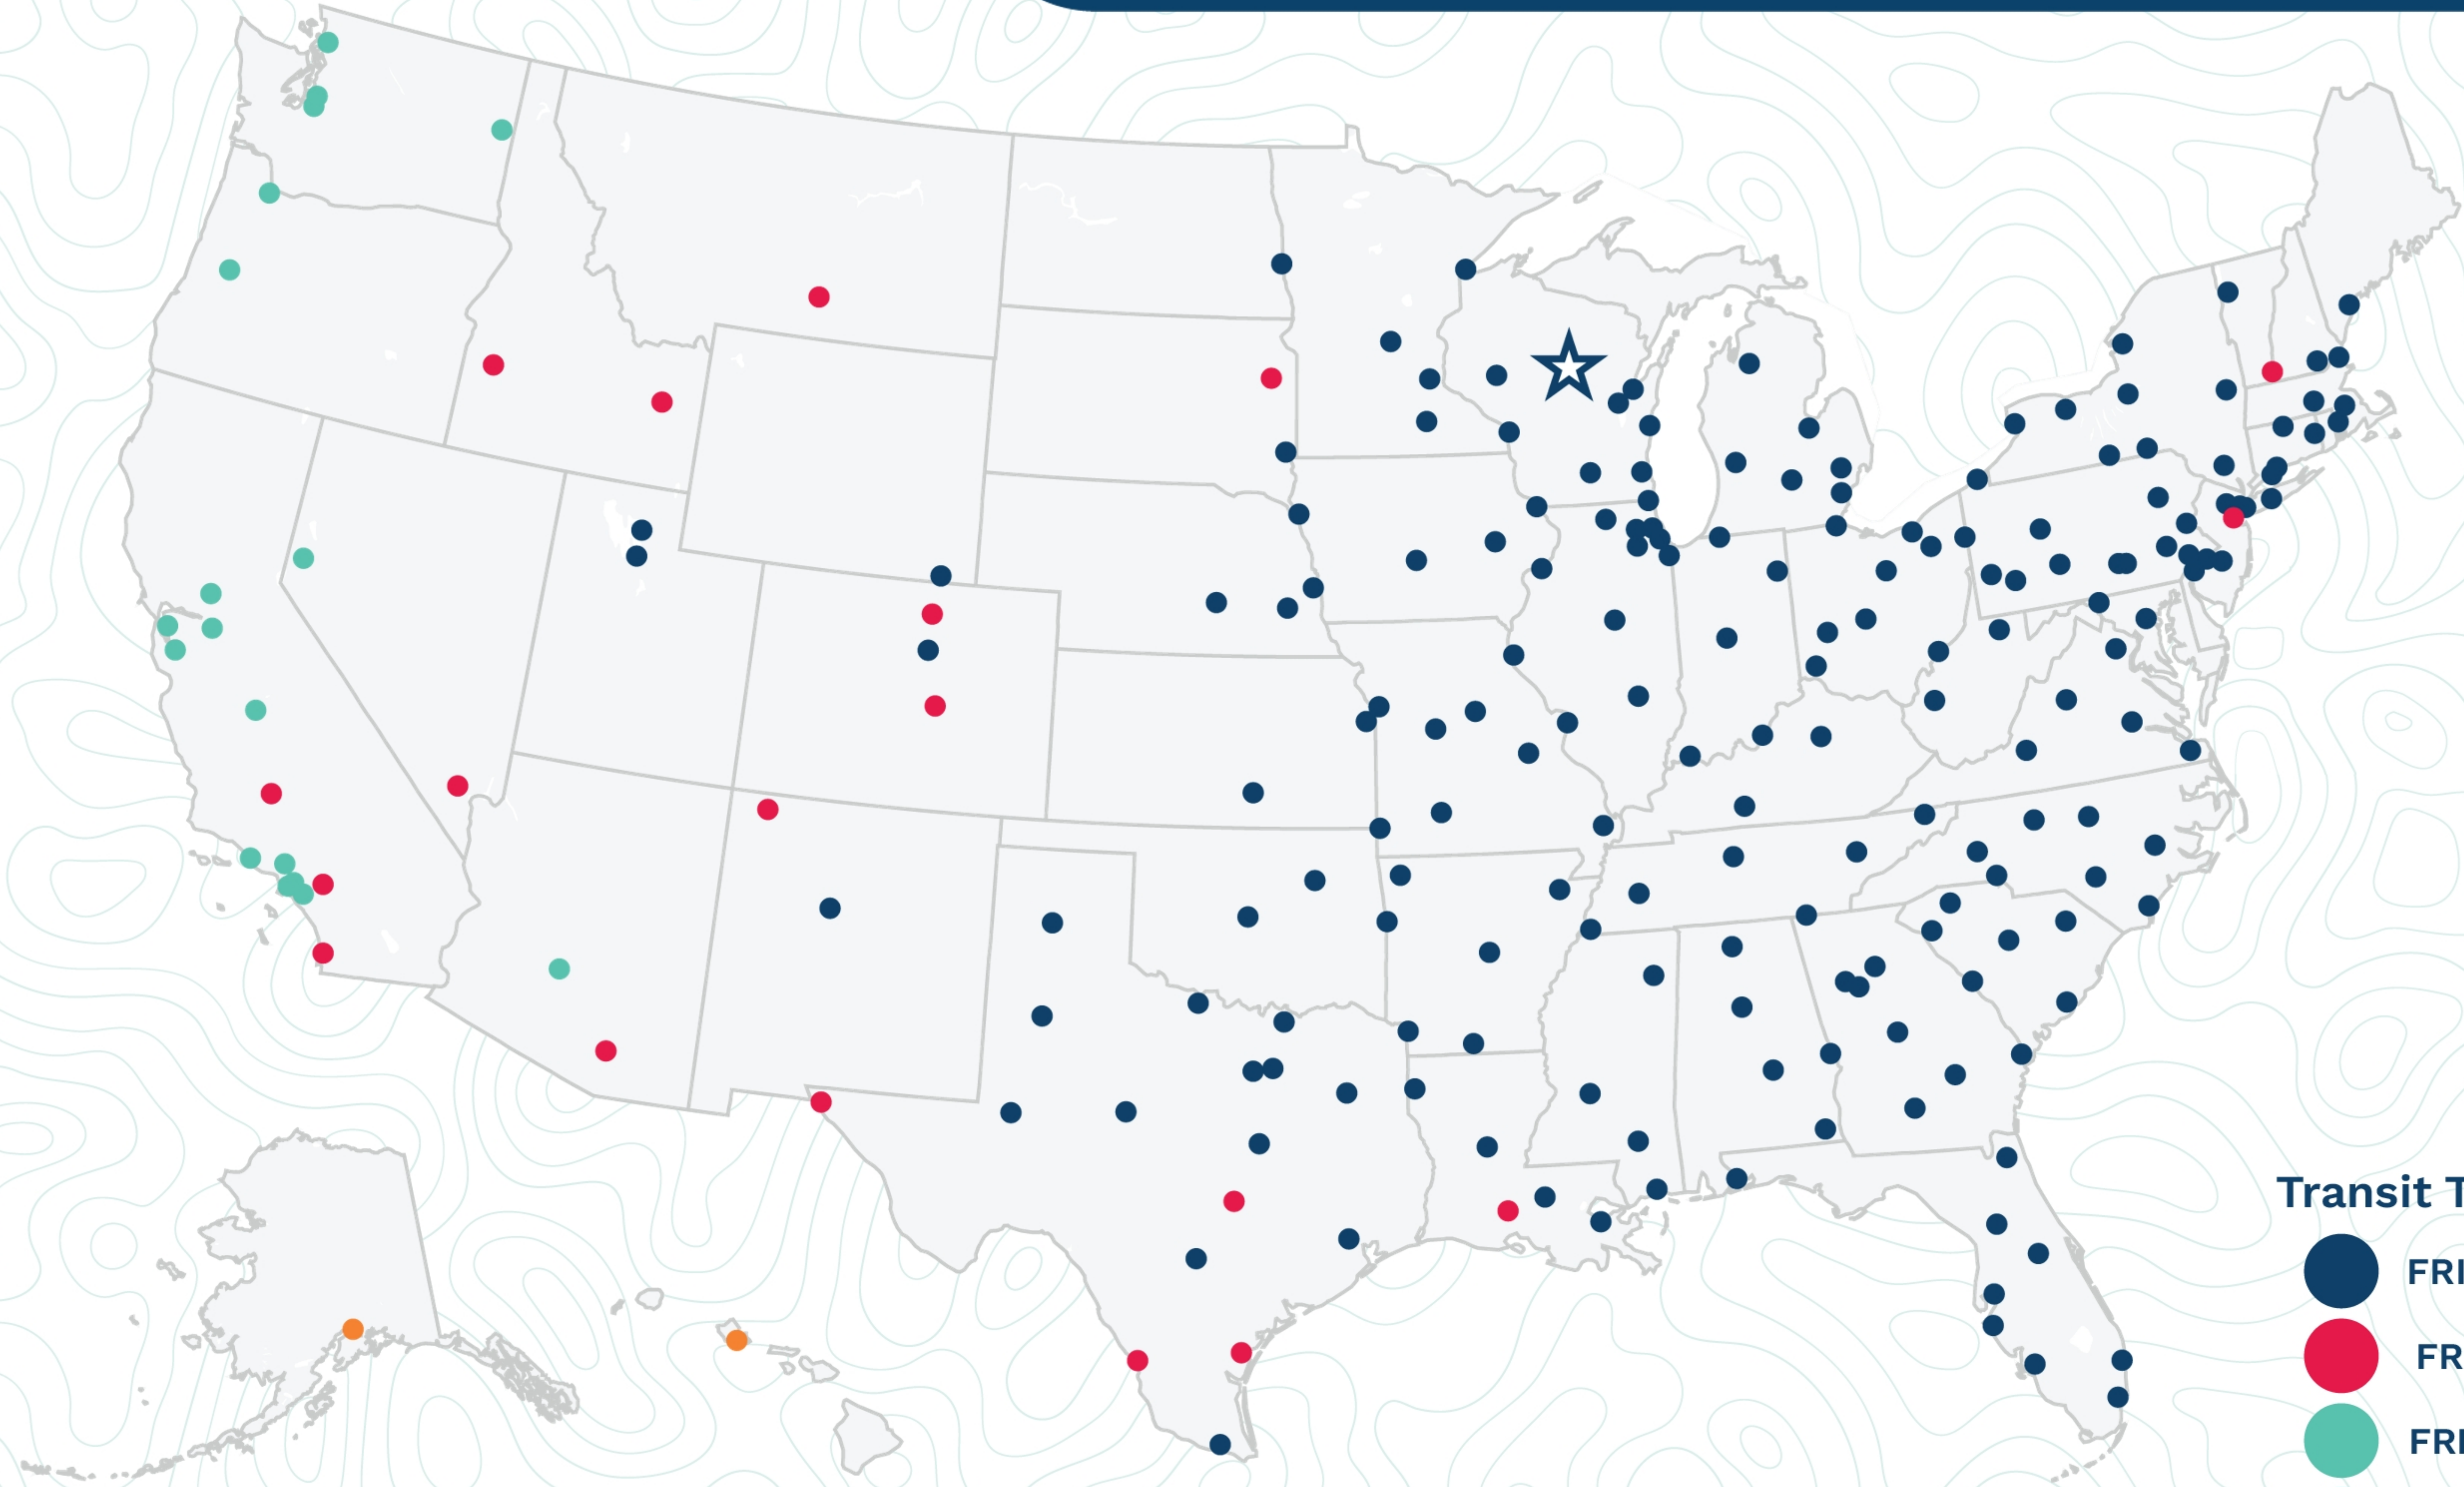

Wausau

226307 Woodduck Lane
Wausau, WI 54401
(715) 355-5773

Transit Times*

- FRI-MON
- FRI-TUE
- FRI-WED
- FRI-THU
- FRI-FRI
- 1 WEEK +

*Map graphically represents outbound transit times to service centers and is for illustrative purposes only.