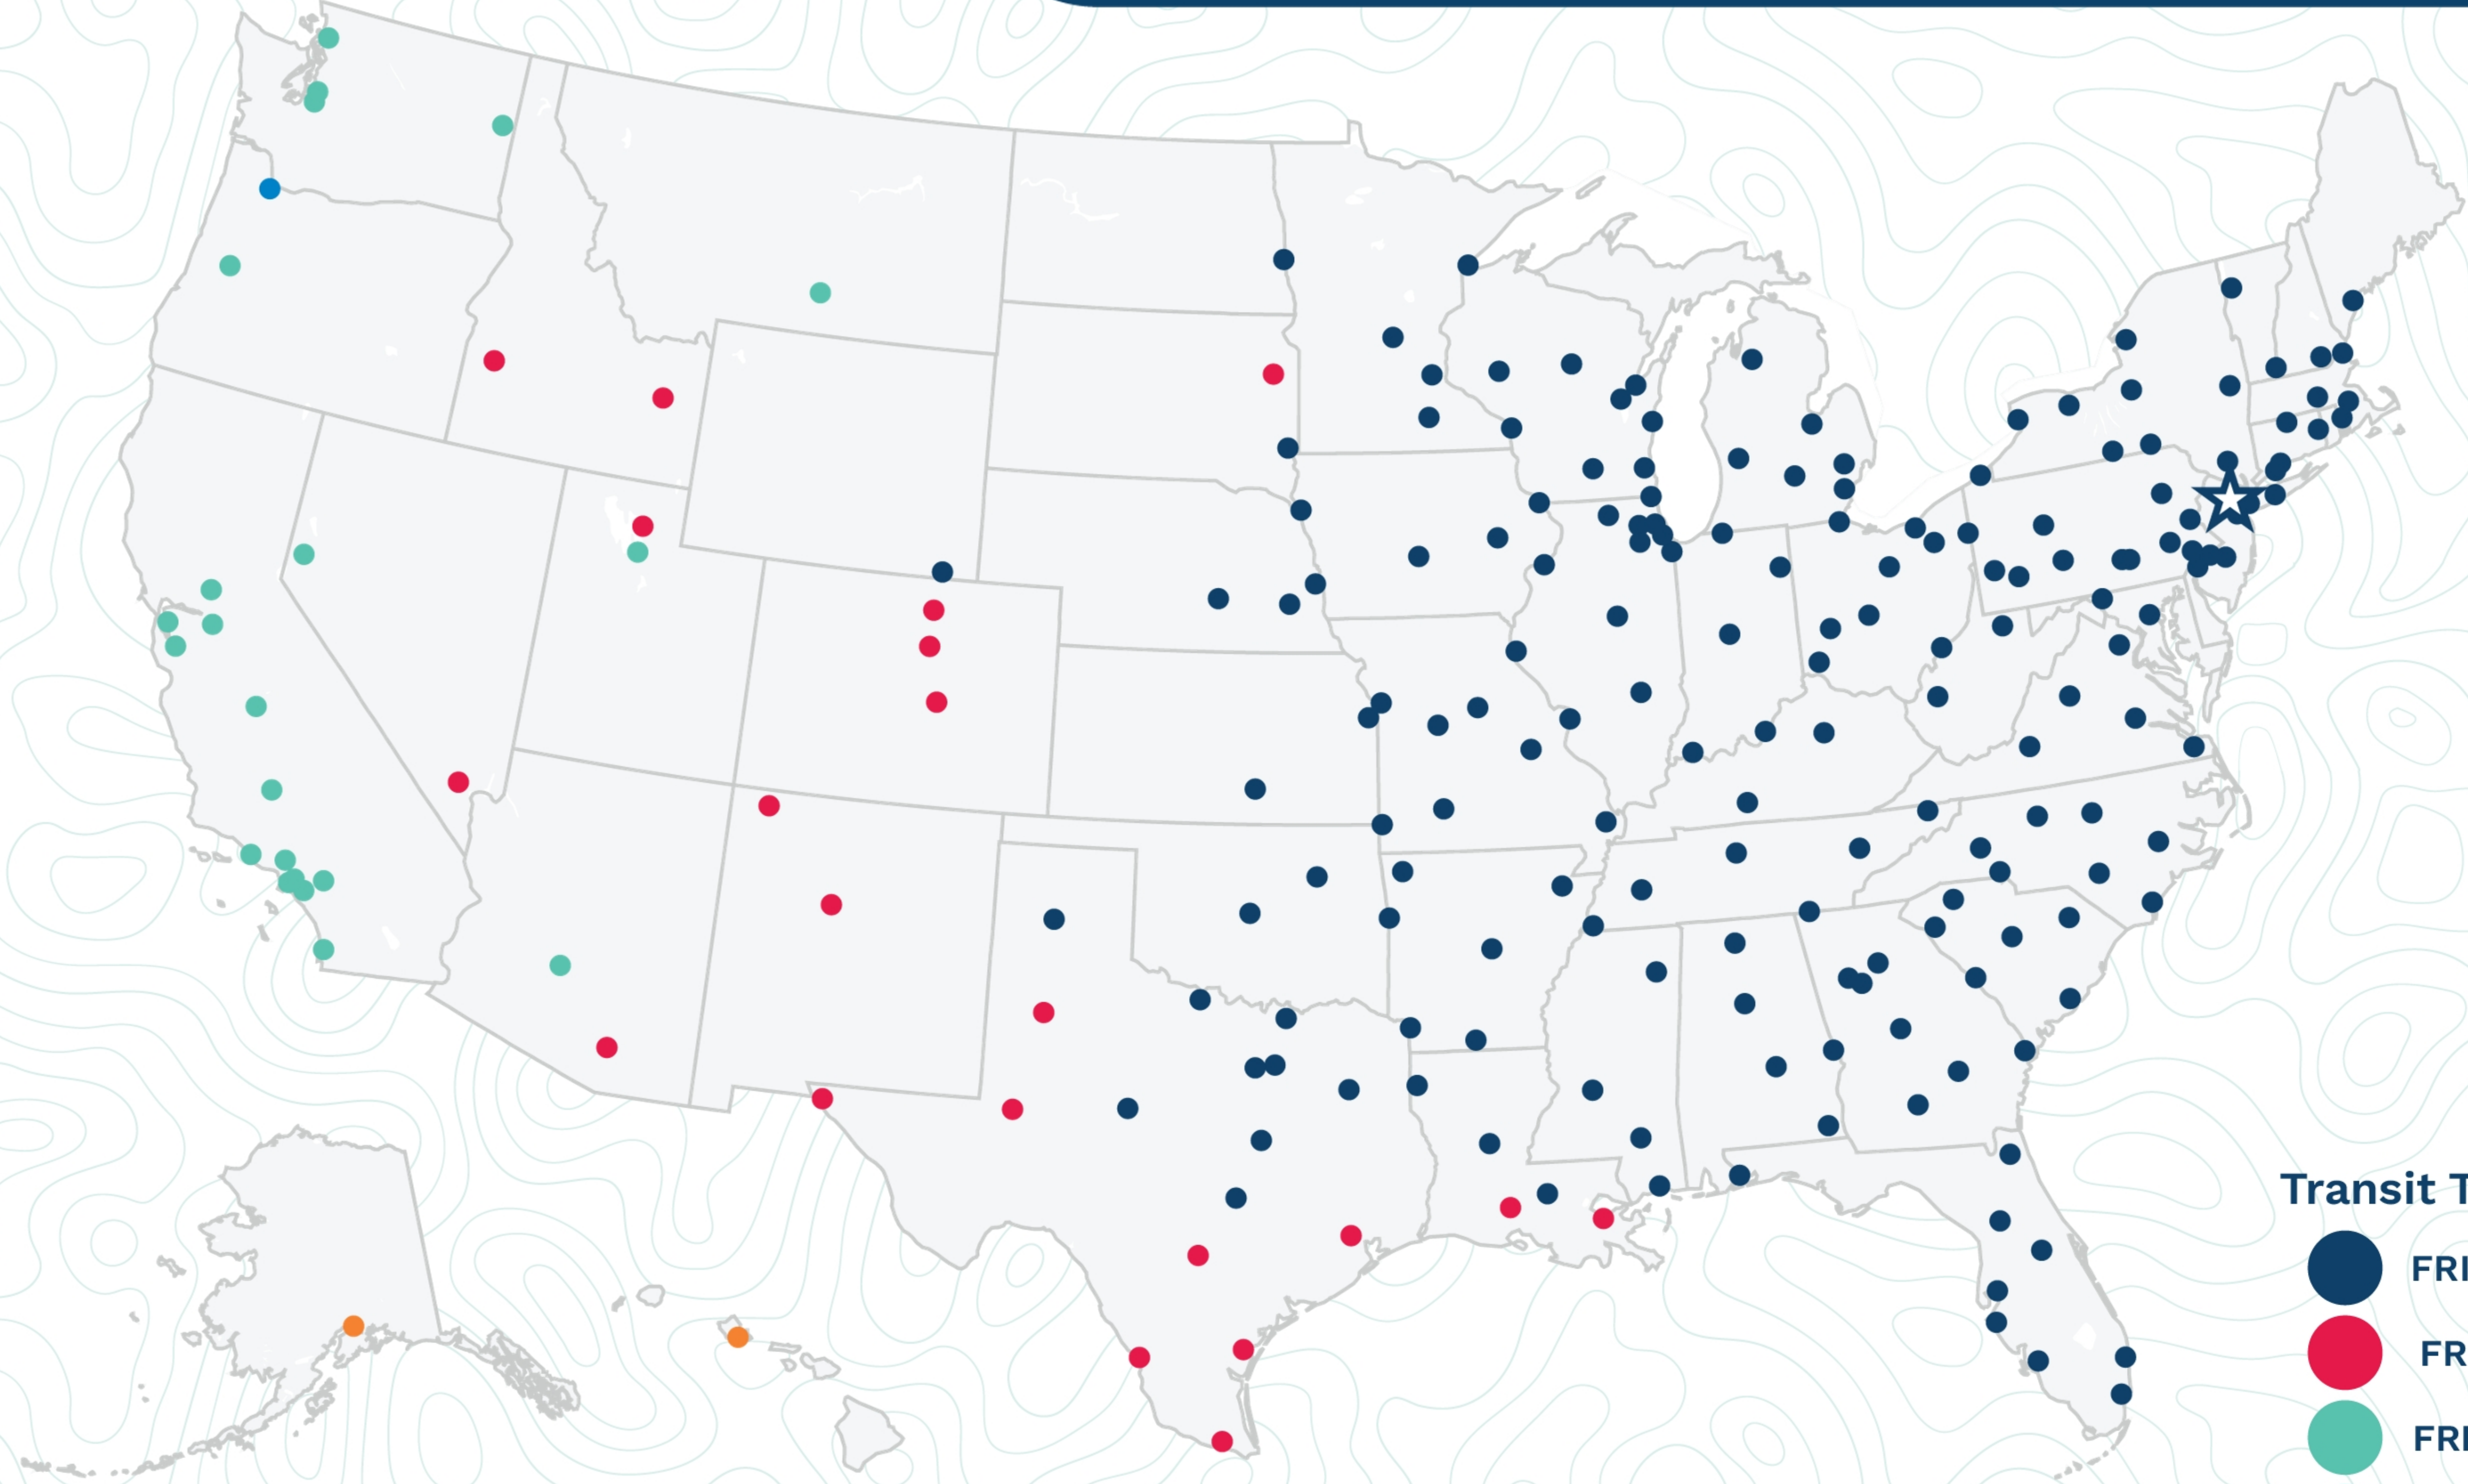

Paterson

9 Route 46 East  
Pine Brook, NJ 07058  
(973) 882-0116

- Transit Times\***
- FRI-MON
  - FRI-TUE
  - FRI-WED
  - FRI-THU
  - FRI-FRI
  - 1 WEEK +

\*Map graphically represents outbound transit times to service centers and is for illustrative purposes only.