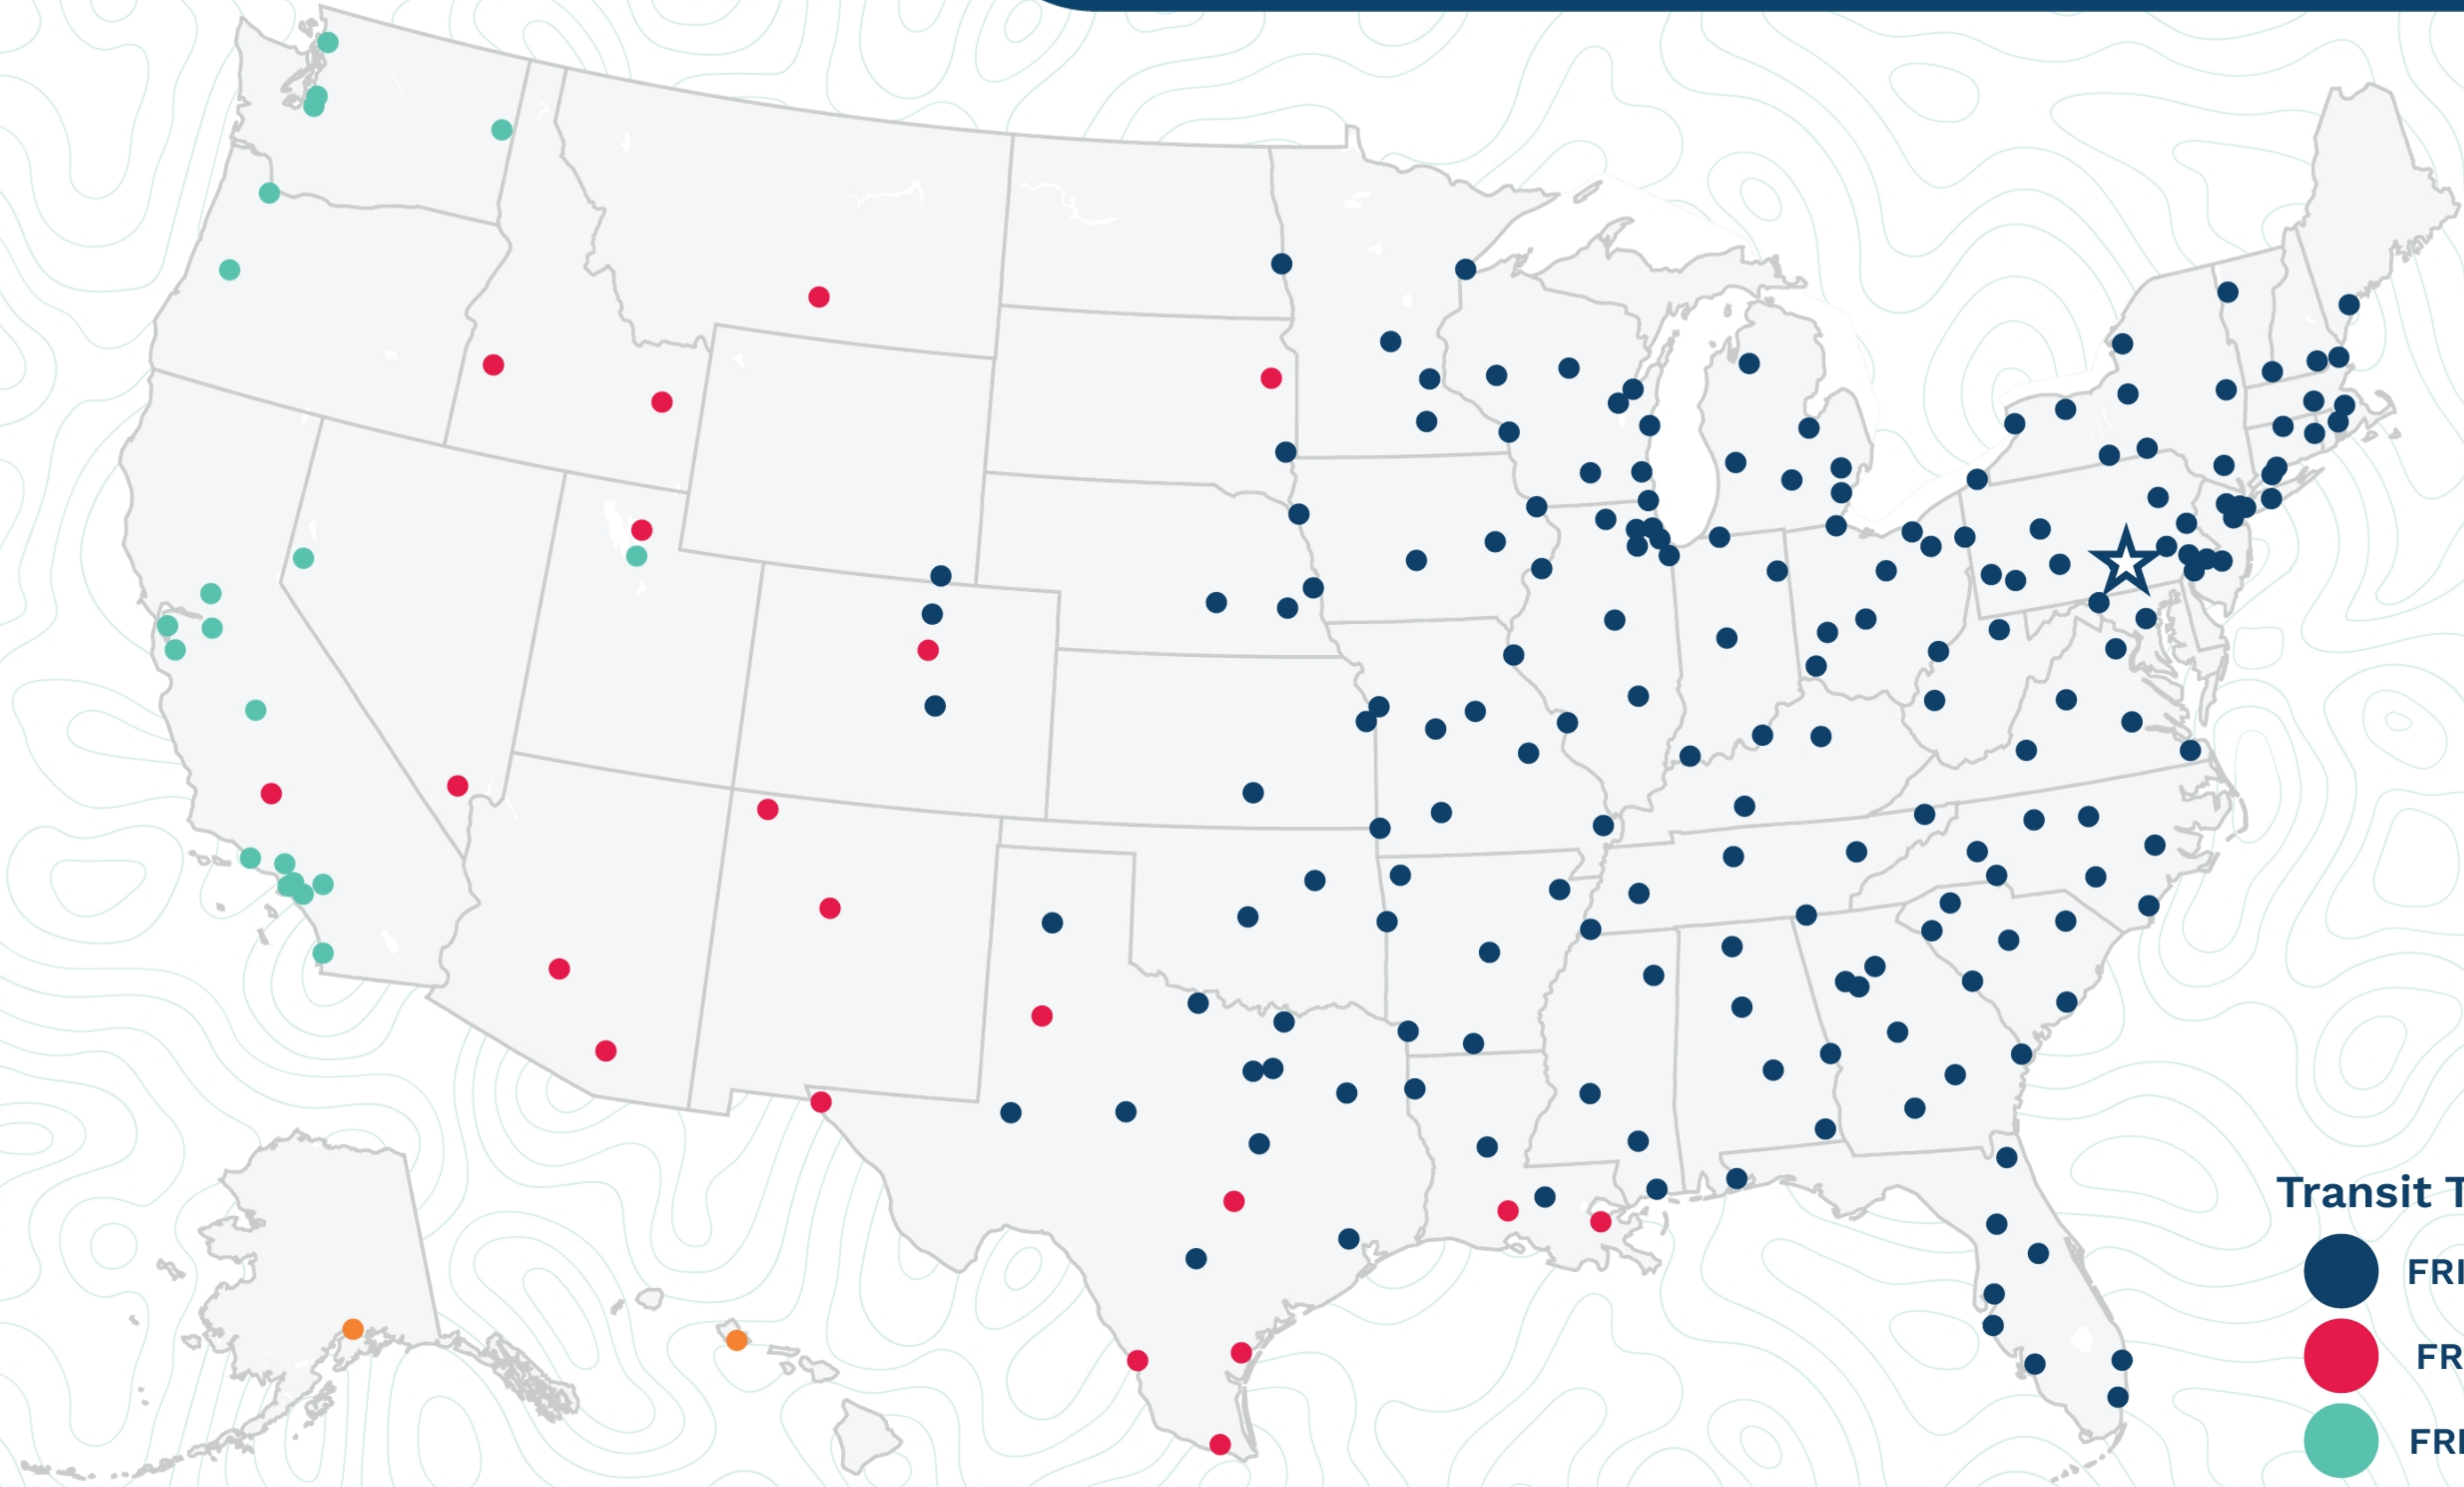

Camp Hill

2800 Appleton Street  
Camp Hill, PA 17011  
(717) 224-2876

Transit Times\*

- FRI-MON
- FRI-TUE
- FRI-WED
- FRI-THU
- FRI-FRI
- 1 WEEK +

\*Map graphically represents outbound transit times to service centers and is for illustrative purposes only.