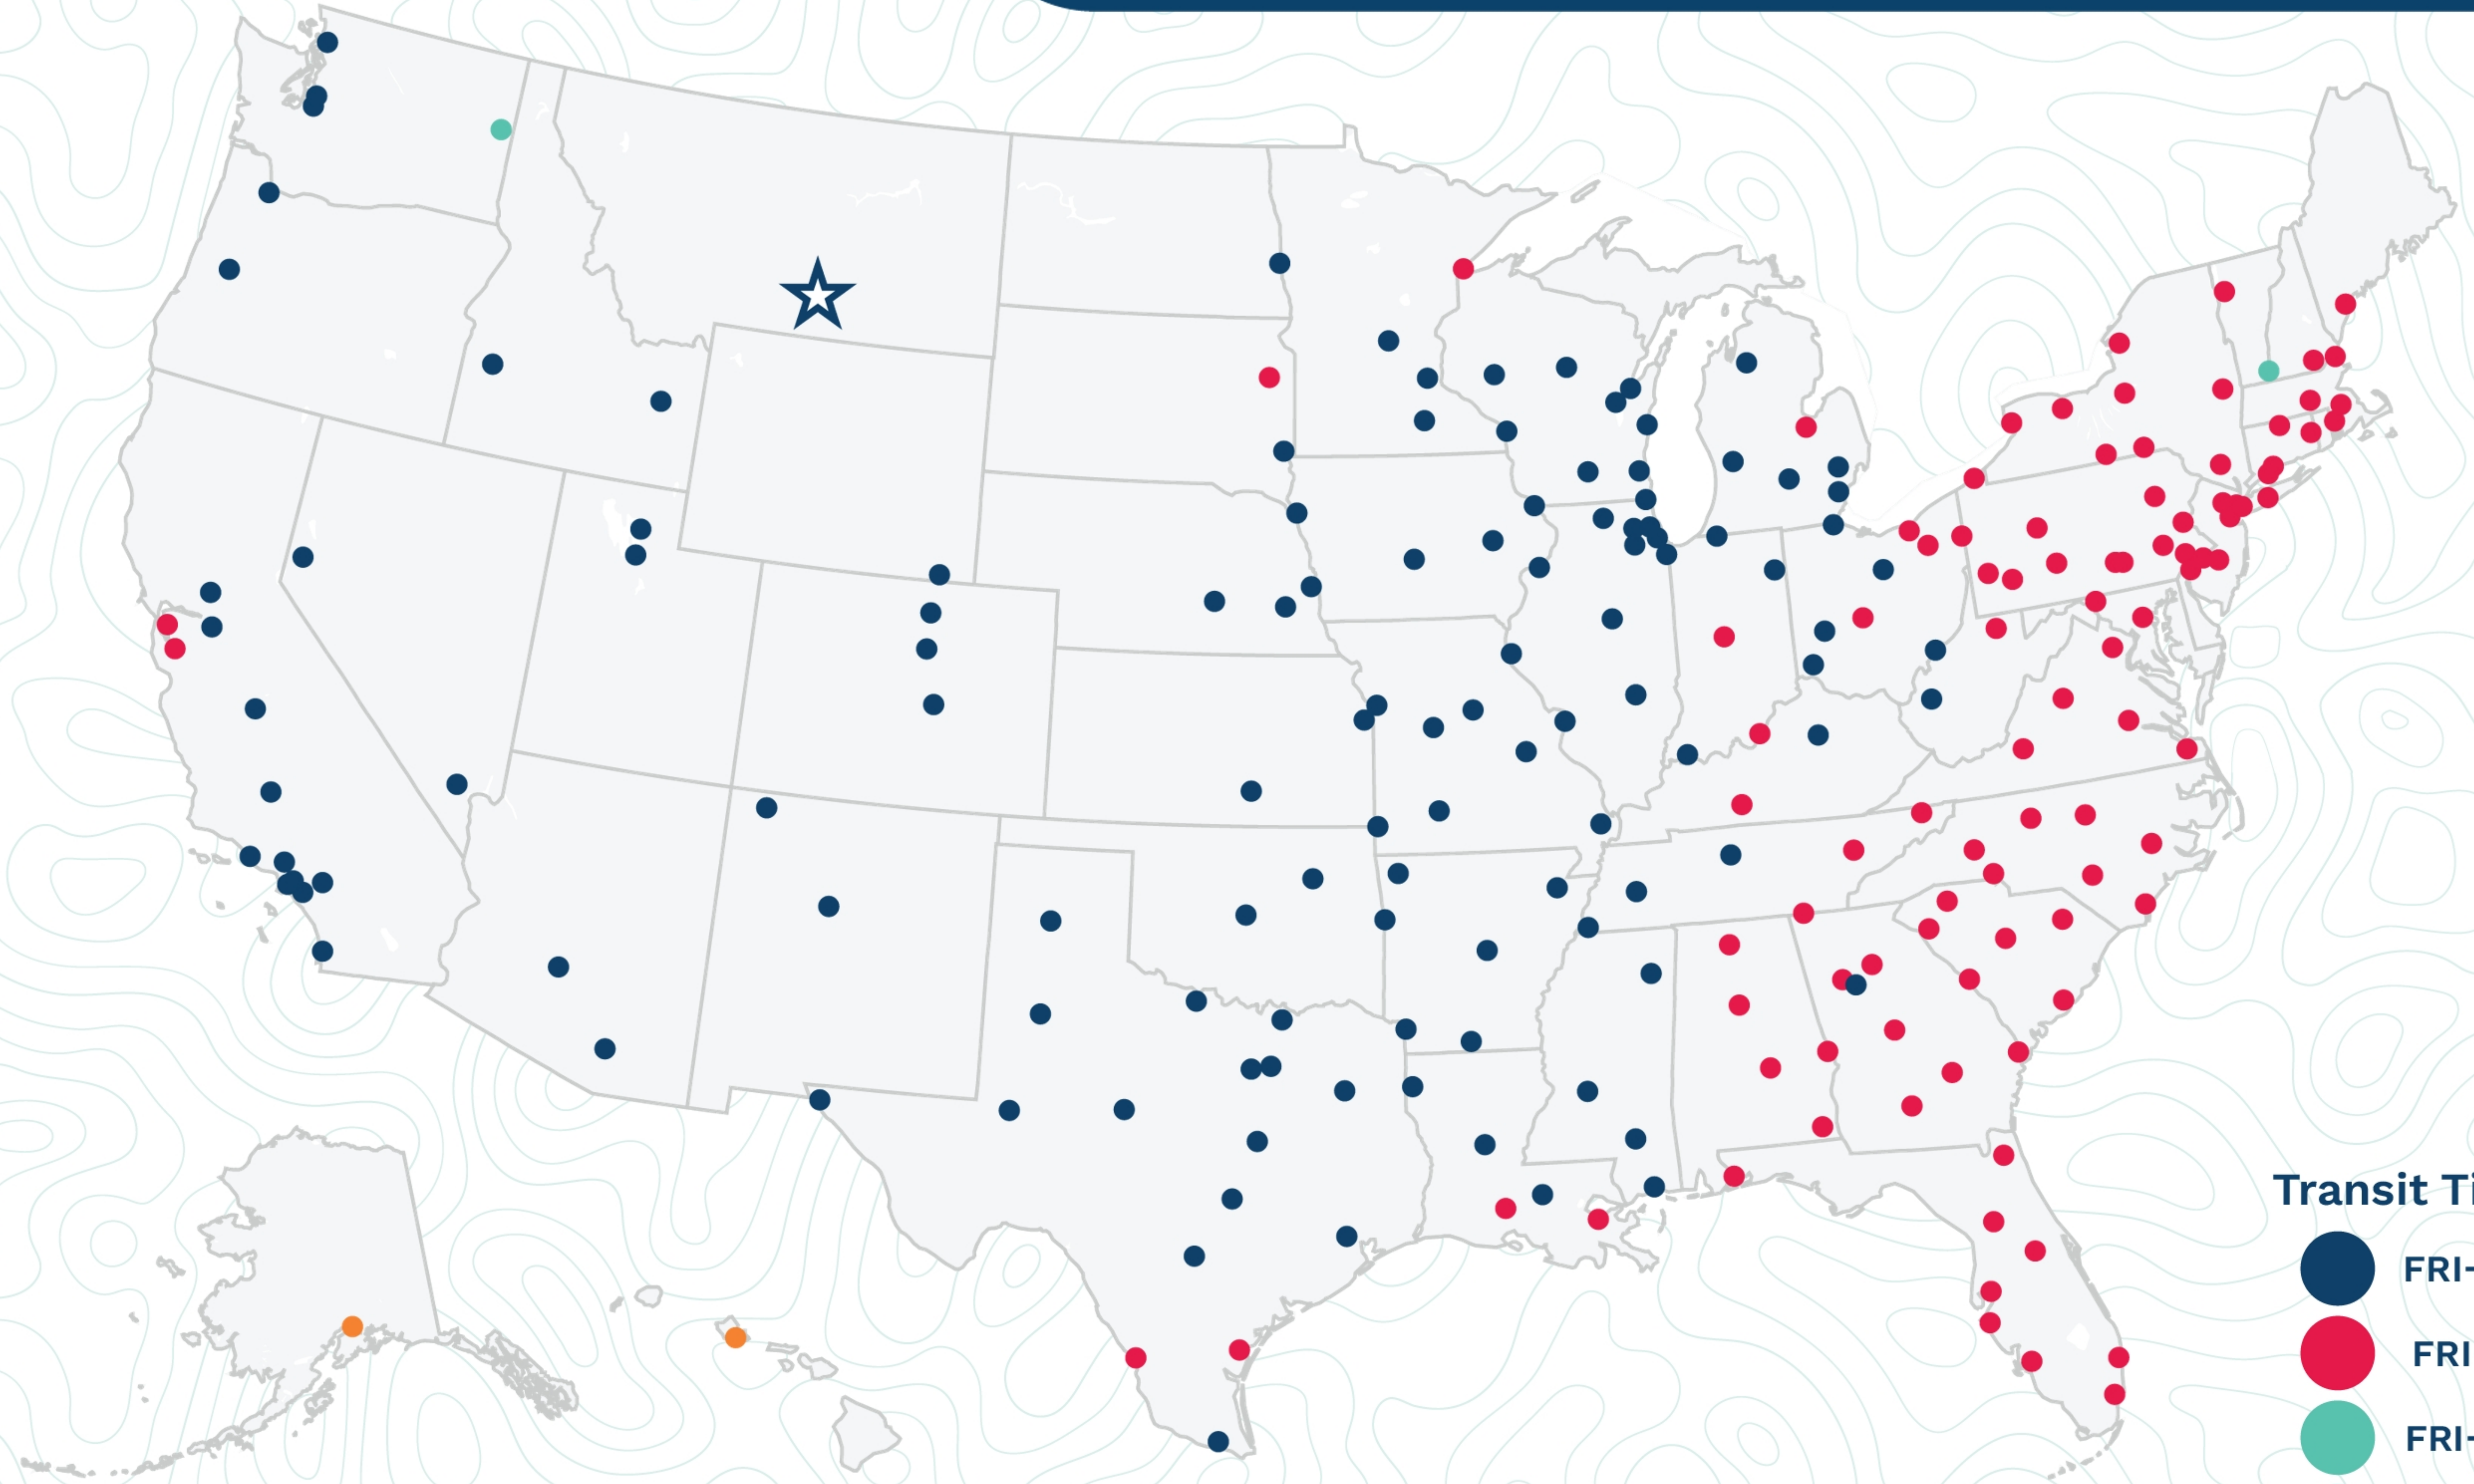

Billings

2630 Gabel Road
Billings, MT 59102
(406) 651-0595

Transit Times*

- FRI-MON
- FRI-TUE
- FRI-WED
- FRI-THU
- FRI-FRI
- 1 WEEK +

*Map graphically represents outbound transit times to service centers and is for illustrative purposes only.