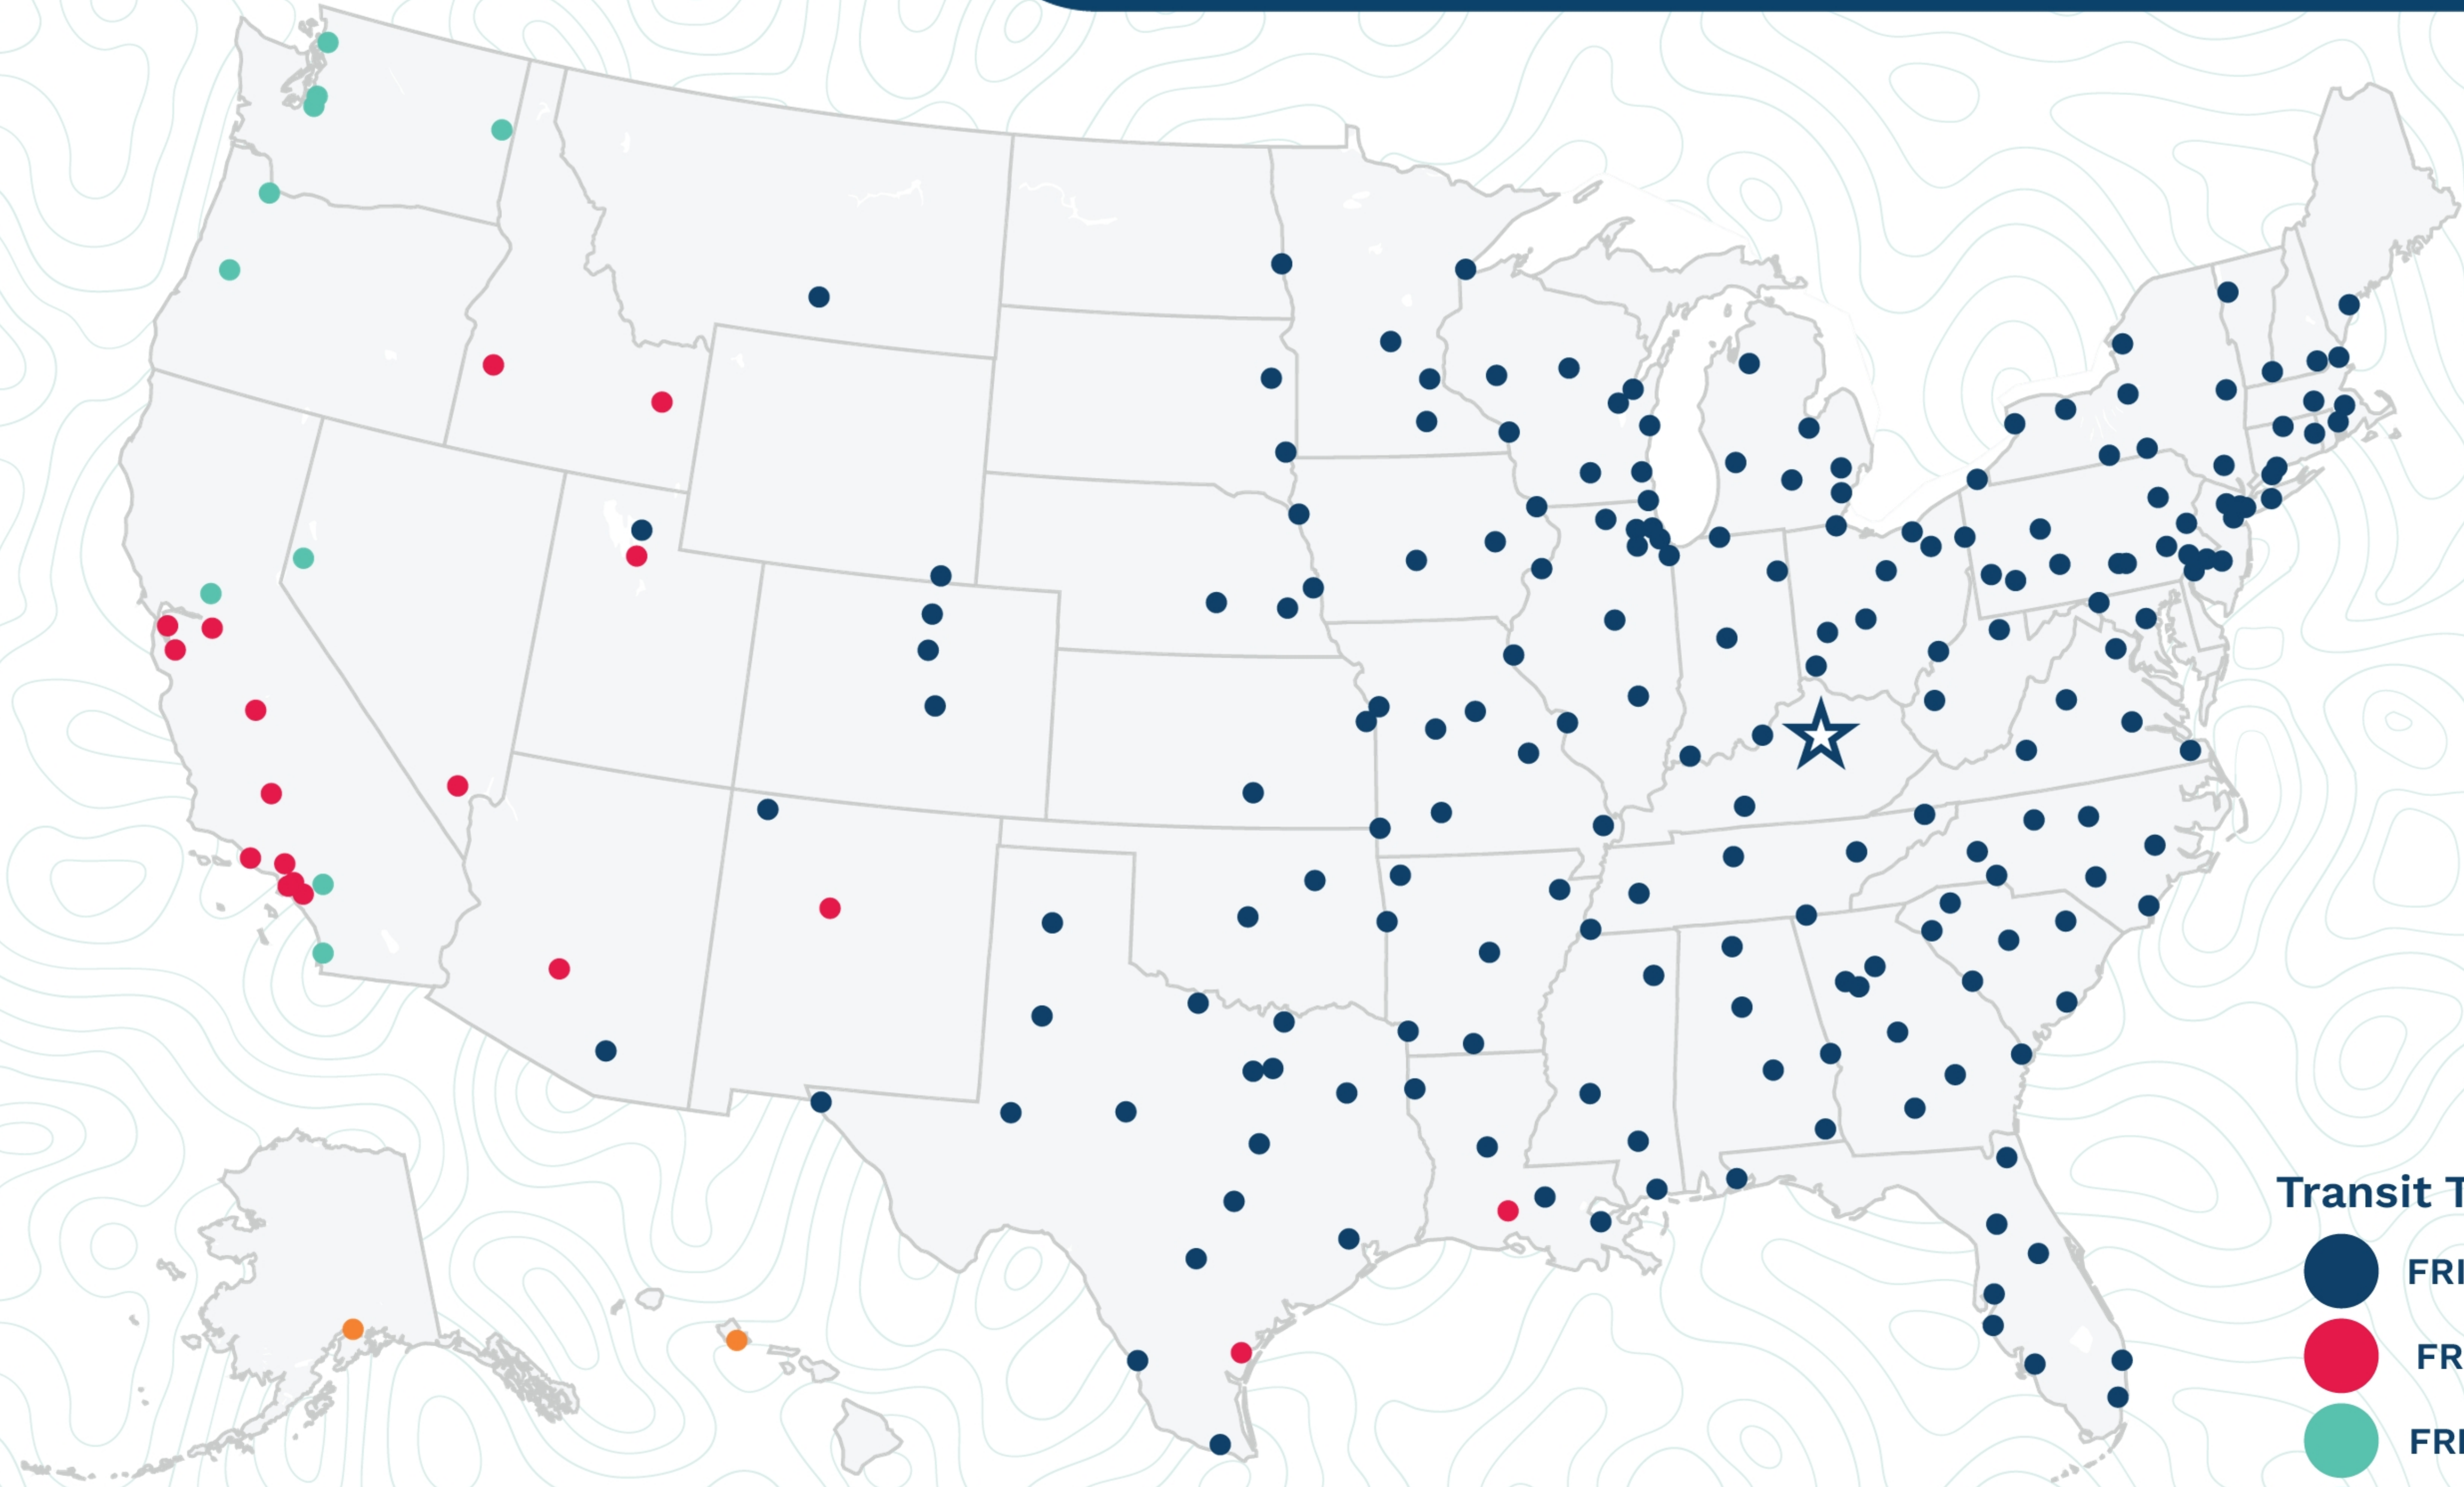

Lexington

1057 Nandino Blvd  
Lexington, KY 40511  
(859) 254-4046

Transit Times\*

- FRI-MON
- FRI-TUE
- FRI-WED
- FRI-THU
- FRI-FRI
- 1 WEEK +

\*Map graphically represents outbound transit times to service centers and is for illustrative purposes only.