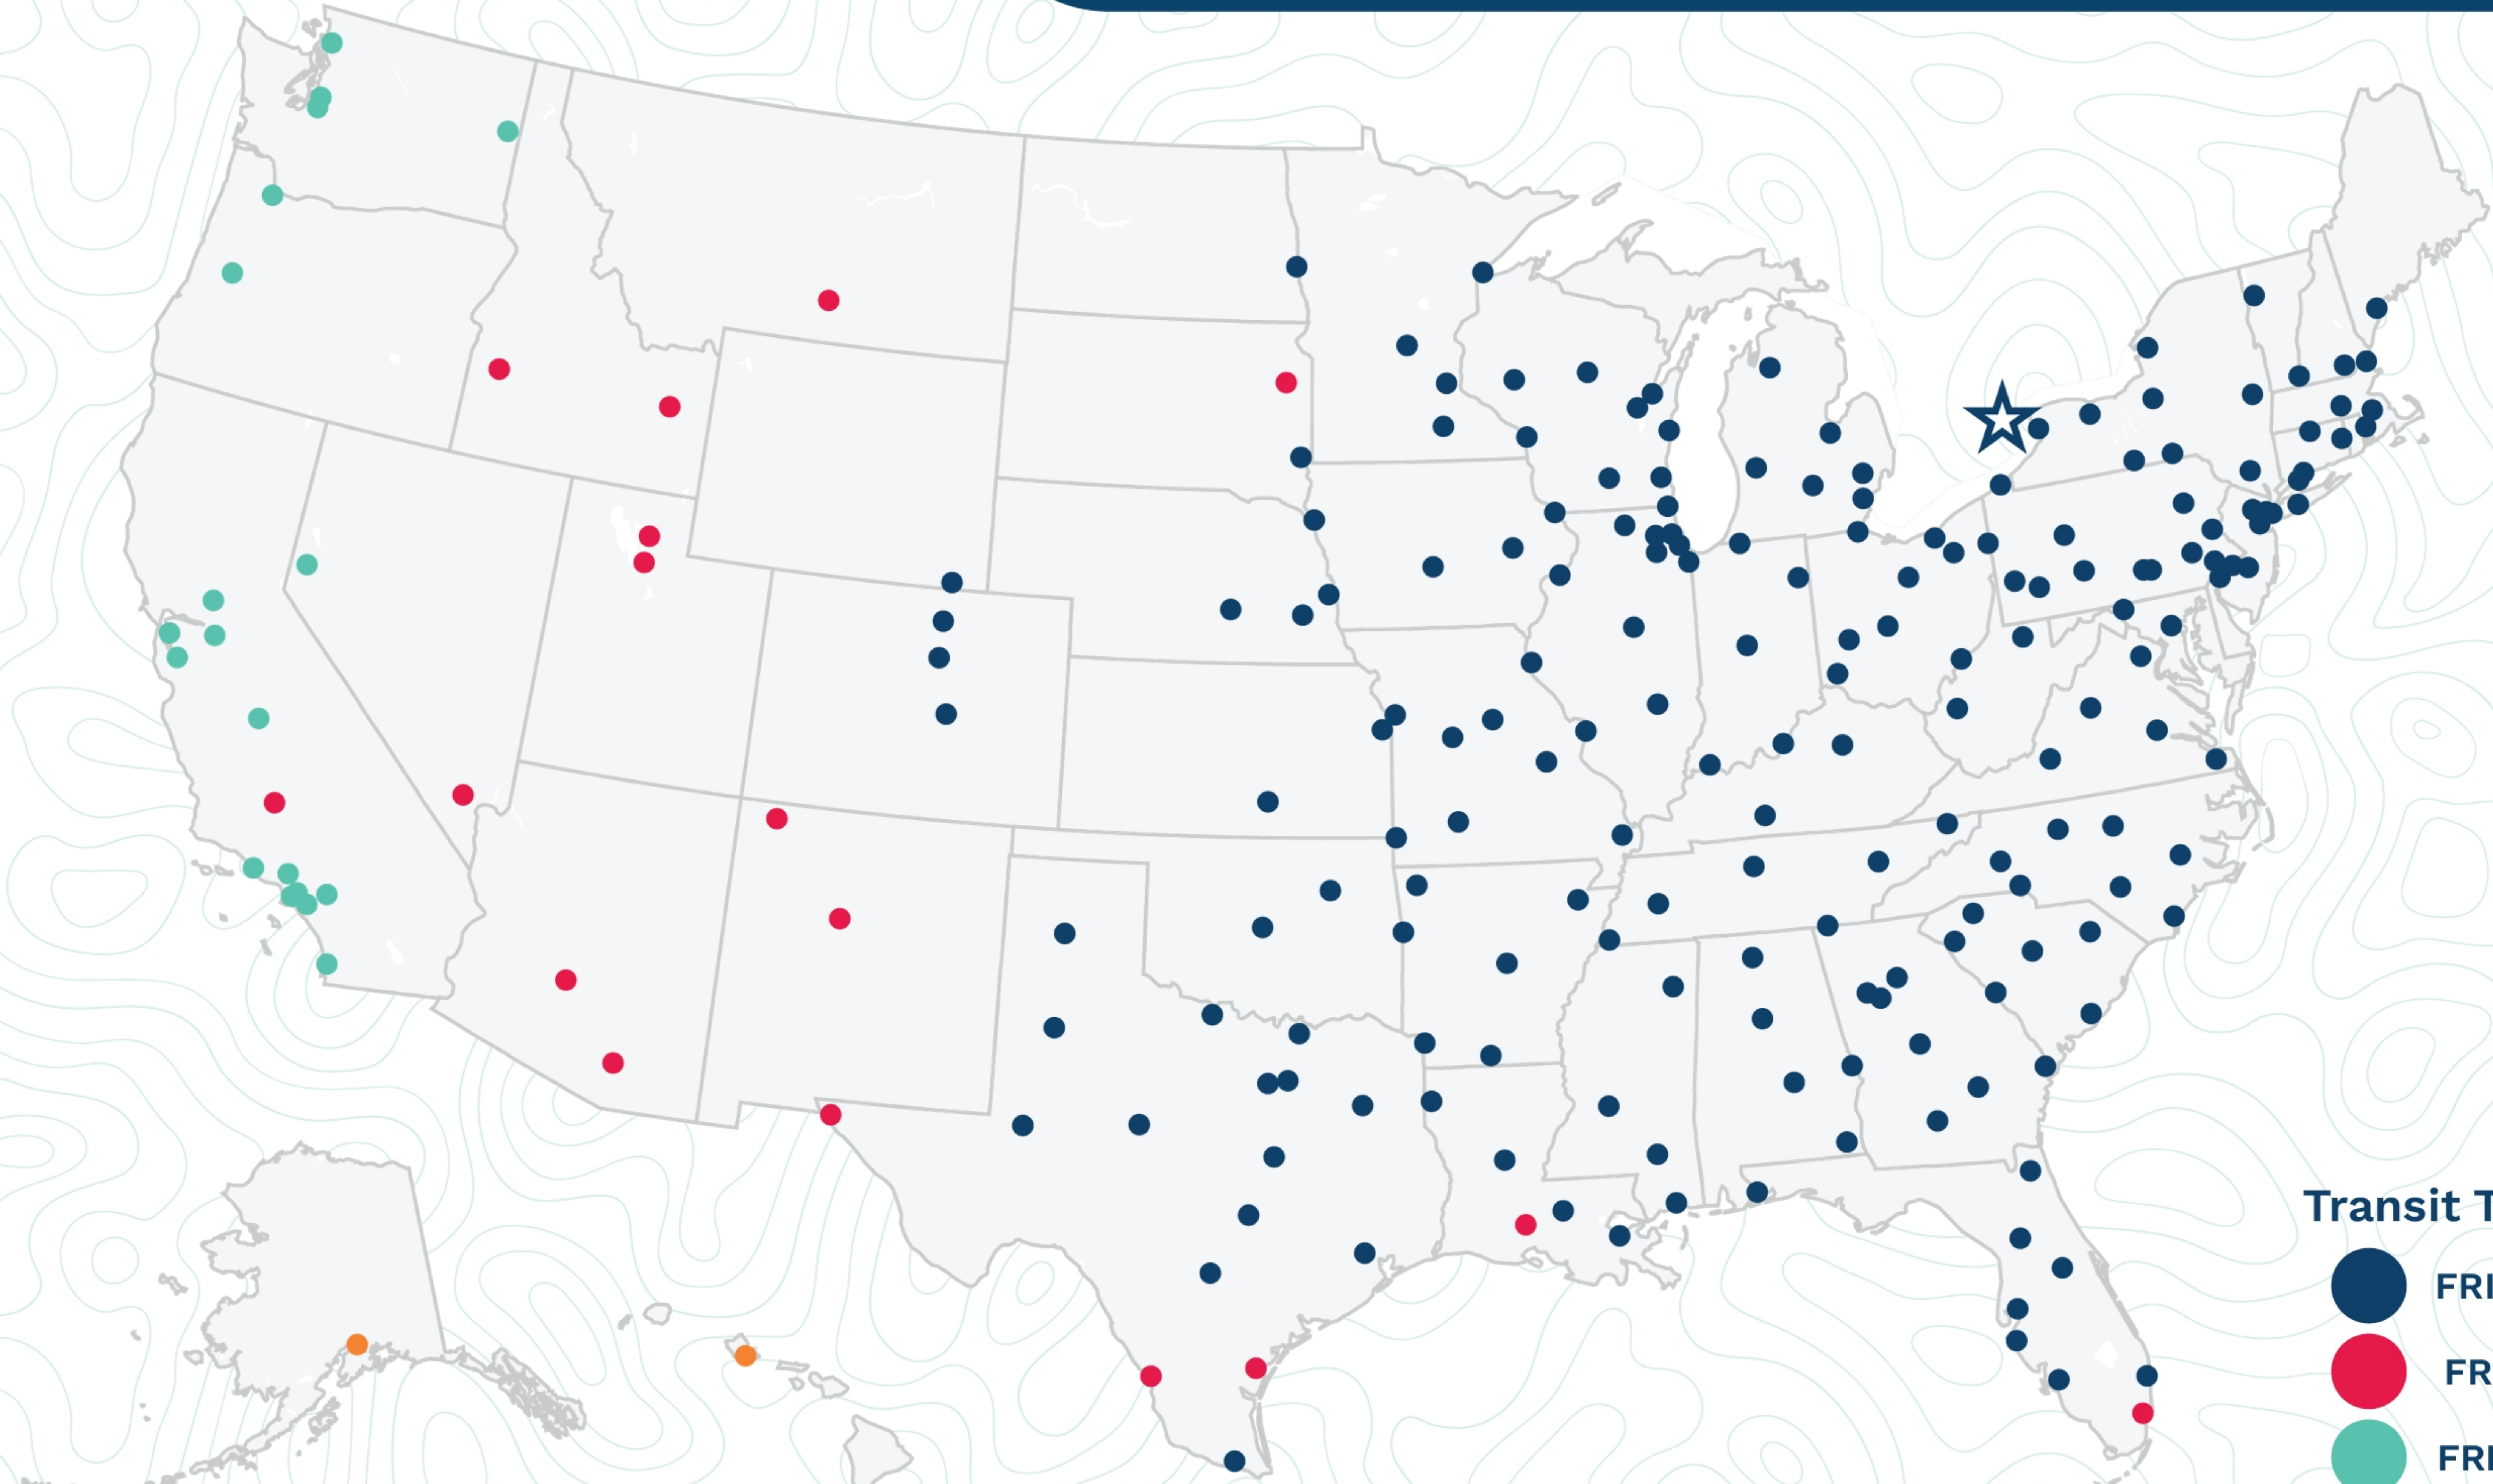

Hamilton

400 Grays Rd Ste 218
Hamilton, ON L8E3J6
(905) 573-0603

Transit Times*

- FRI-MON
- FRI-TUE
- FRI-WED
- FRI-THU
- FRI-FRI
- 1 WEEK +

*Map graphically represents outbound transit times to service centers and is for illustrative purposes only.