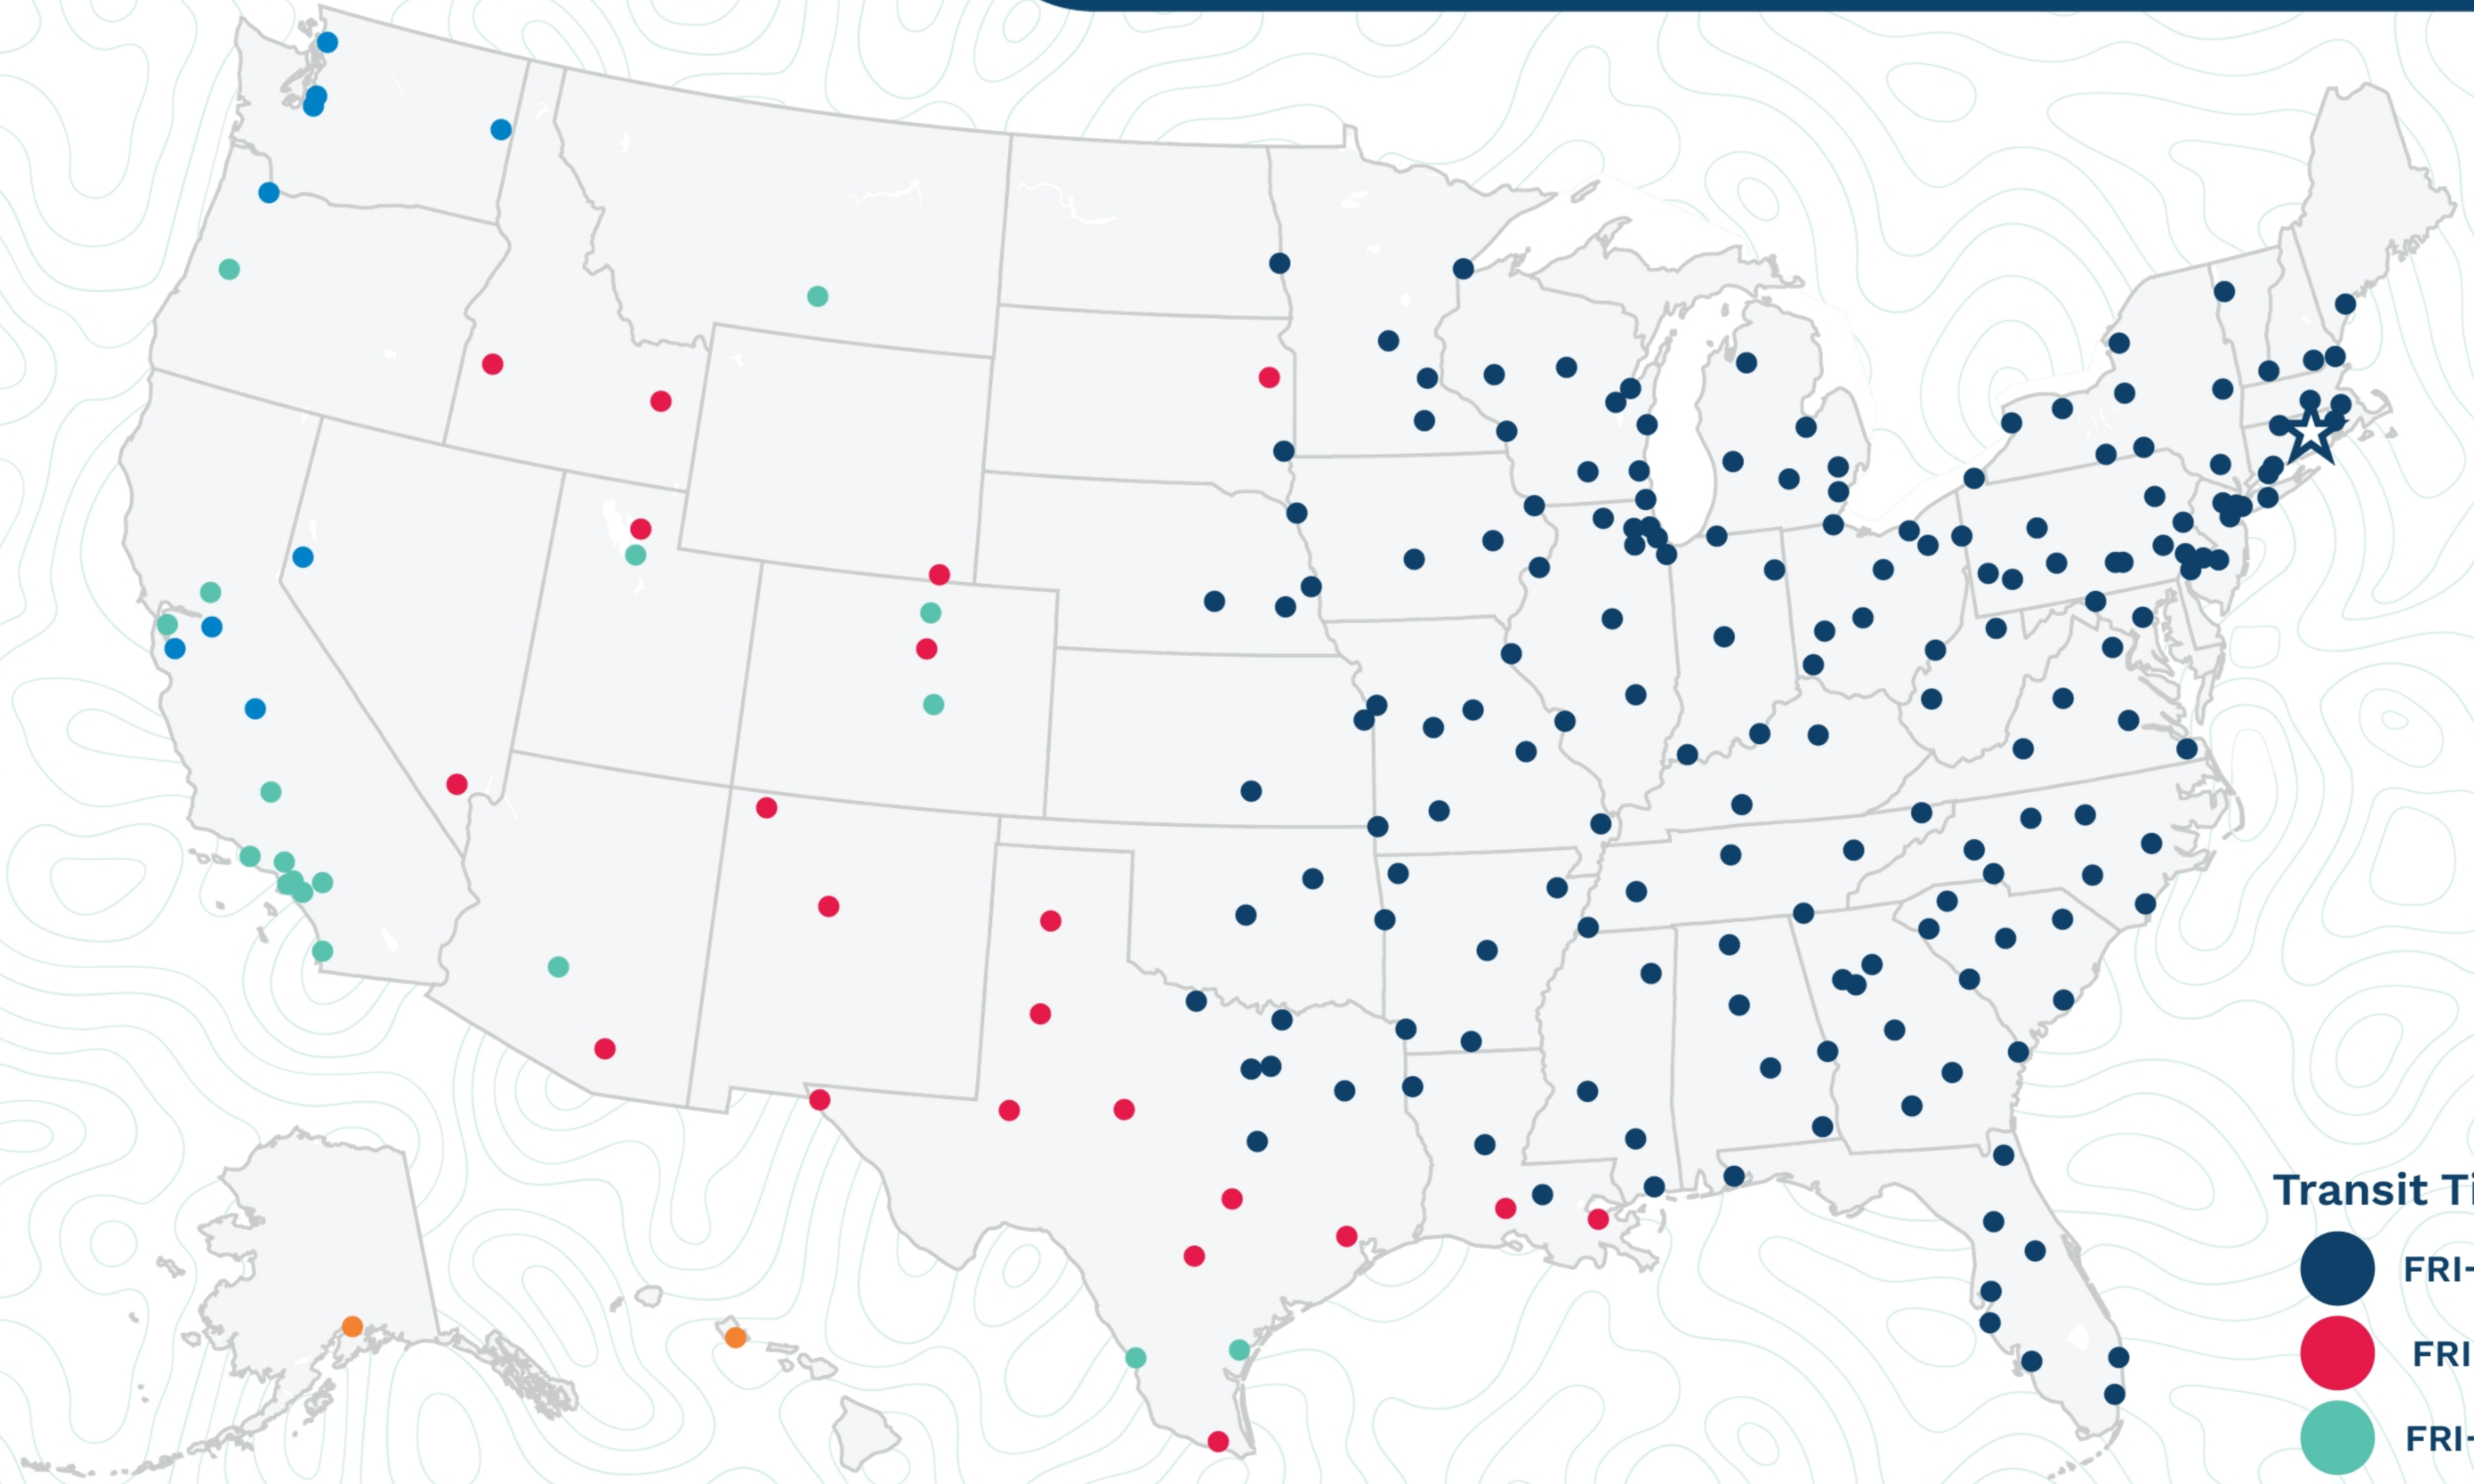

Plainfield

63 Cemetery Rd  
Plainfield, CT 06374  
(860) 564-2706

Transit Times\*

- FRI-MON
- FRI-TUE
- FRI-WED
- FRI-THU
- FRI-FRI
- 1 WEEK +

\*Map graphically represents outbound transit times to service centers and is for illustrative purposes only.