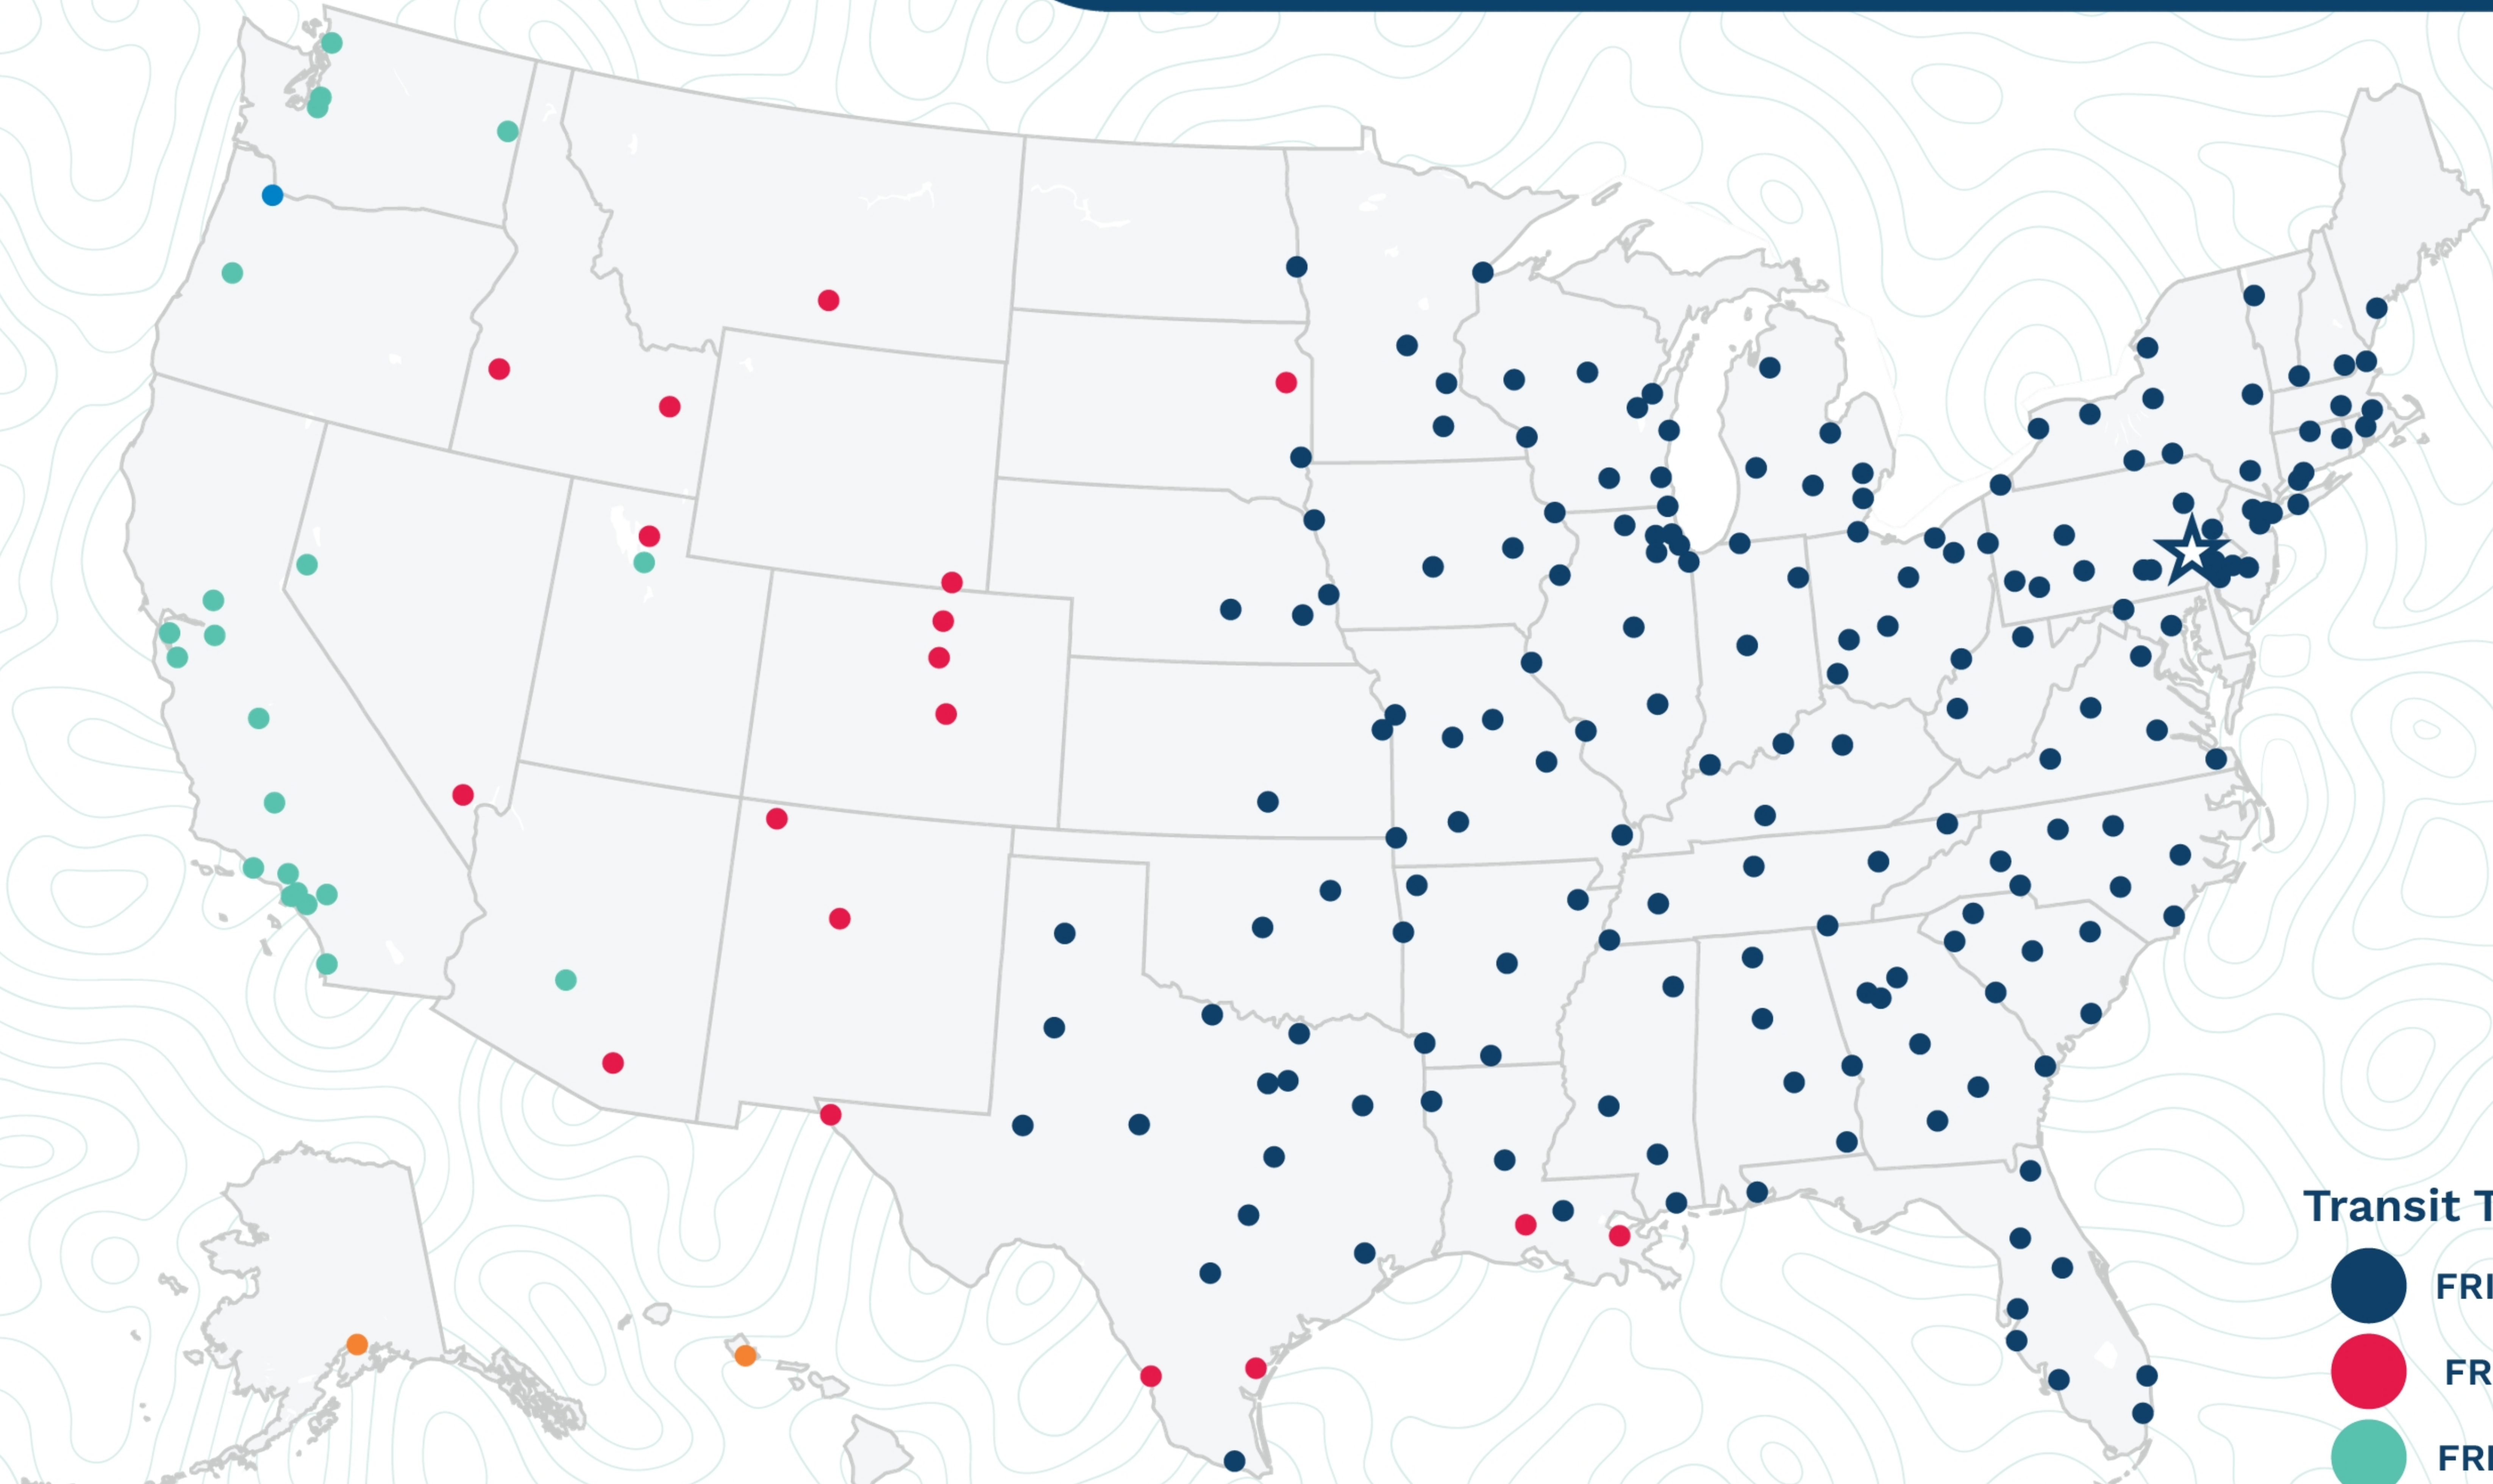

Reading

1515 N Front St
Reading, PA 19601
(610) 736-3299

Transit Times*

- FRI-MON
- FRI-TUE
- FRI-WED
- FRI-THU
- FRI-FRI
- 1 WEEK +

*Map graphically represents outbound transit times to service centers and is for illustrative purposes only.