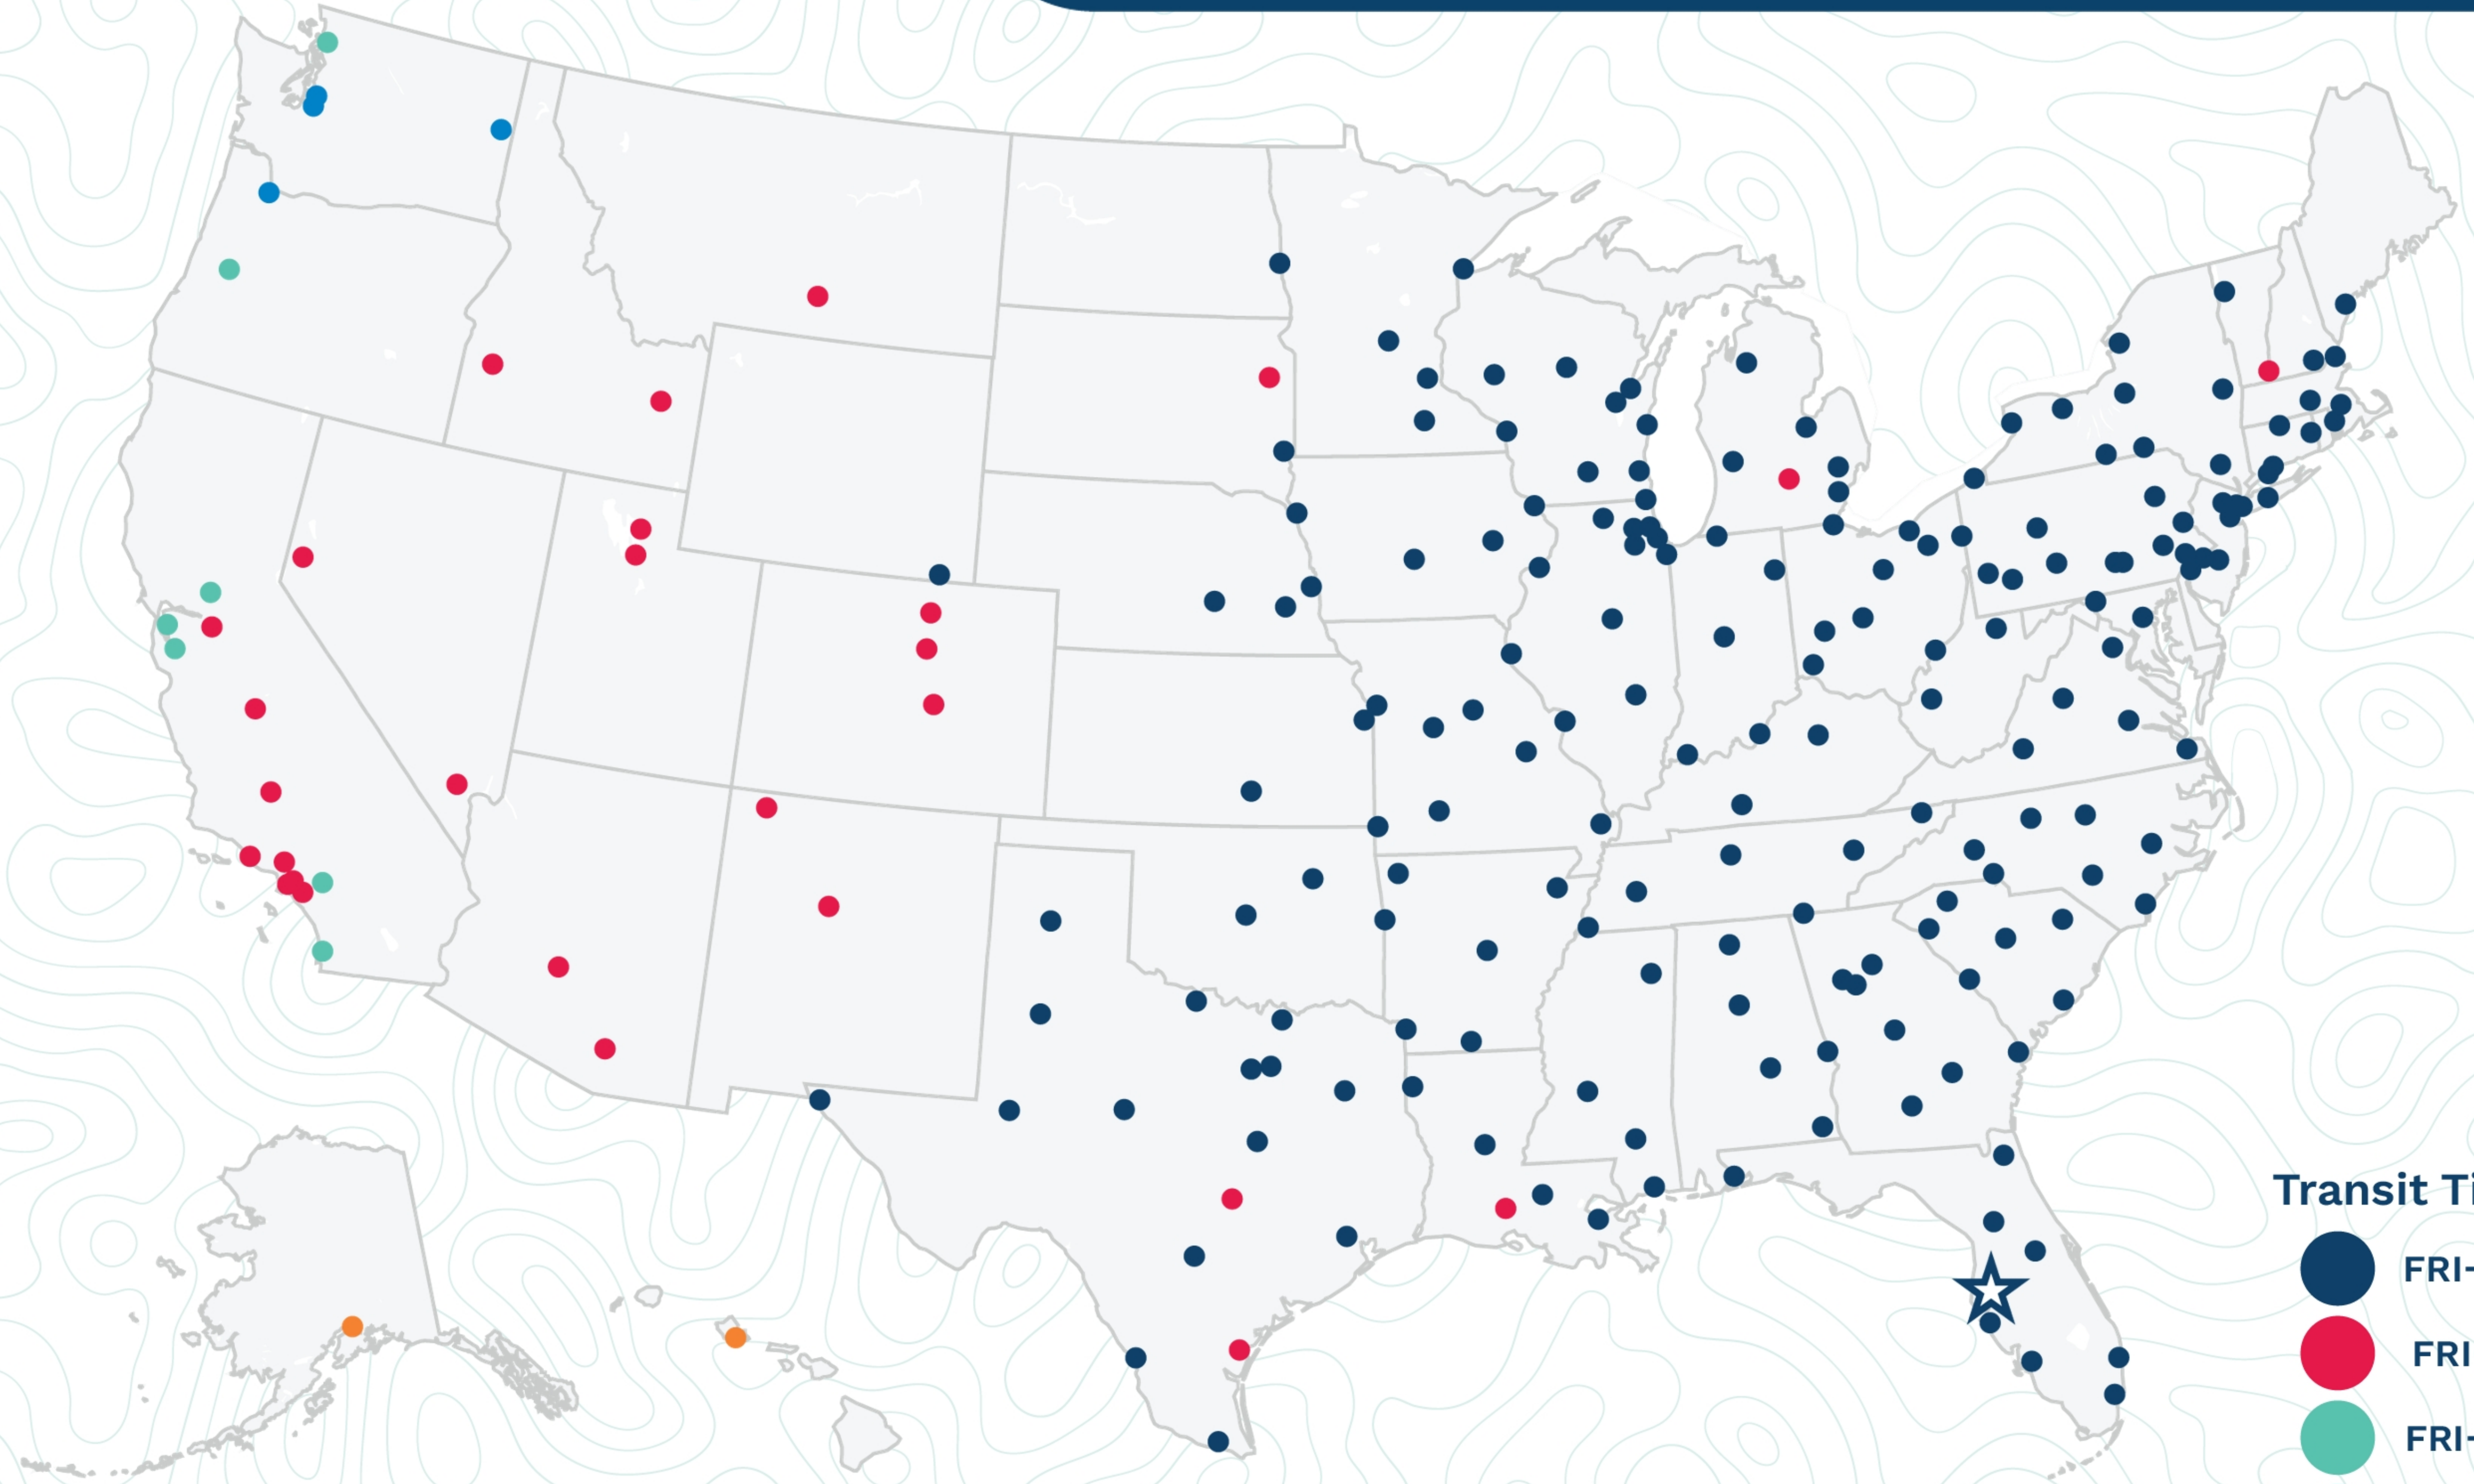

Tampa

3725 East Martin Luther King Jr Blvd
Tampa, FL 33610
(813) 626-5114

Transit Times*

- FRI-MON
- FRI-TUE
- FRI-WED
- FRI-THU
- FRI-FRI
- 1 WEEK +

*Map graphically represents outbound transit times to service centers and is for illustrative purposes only.