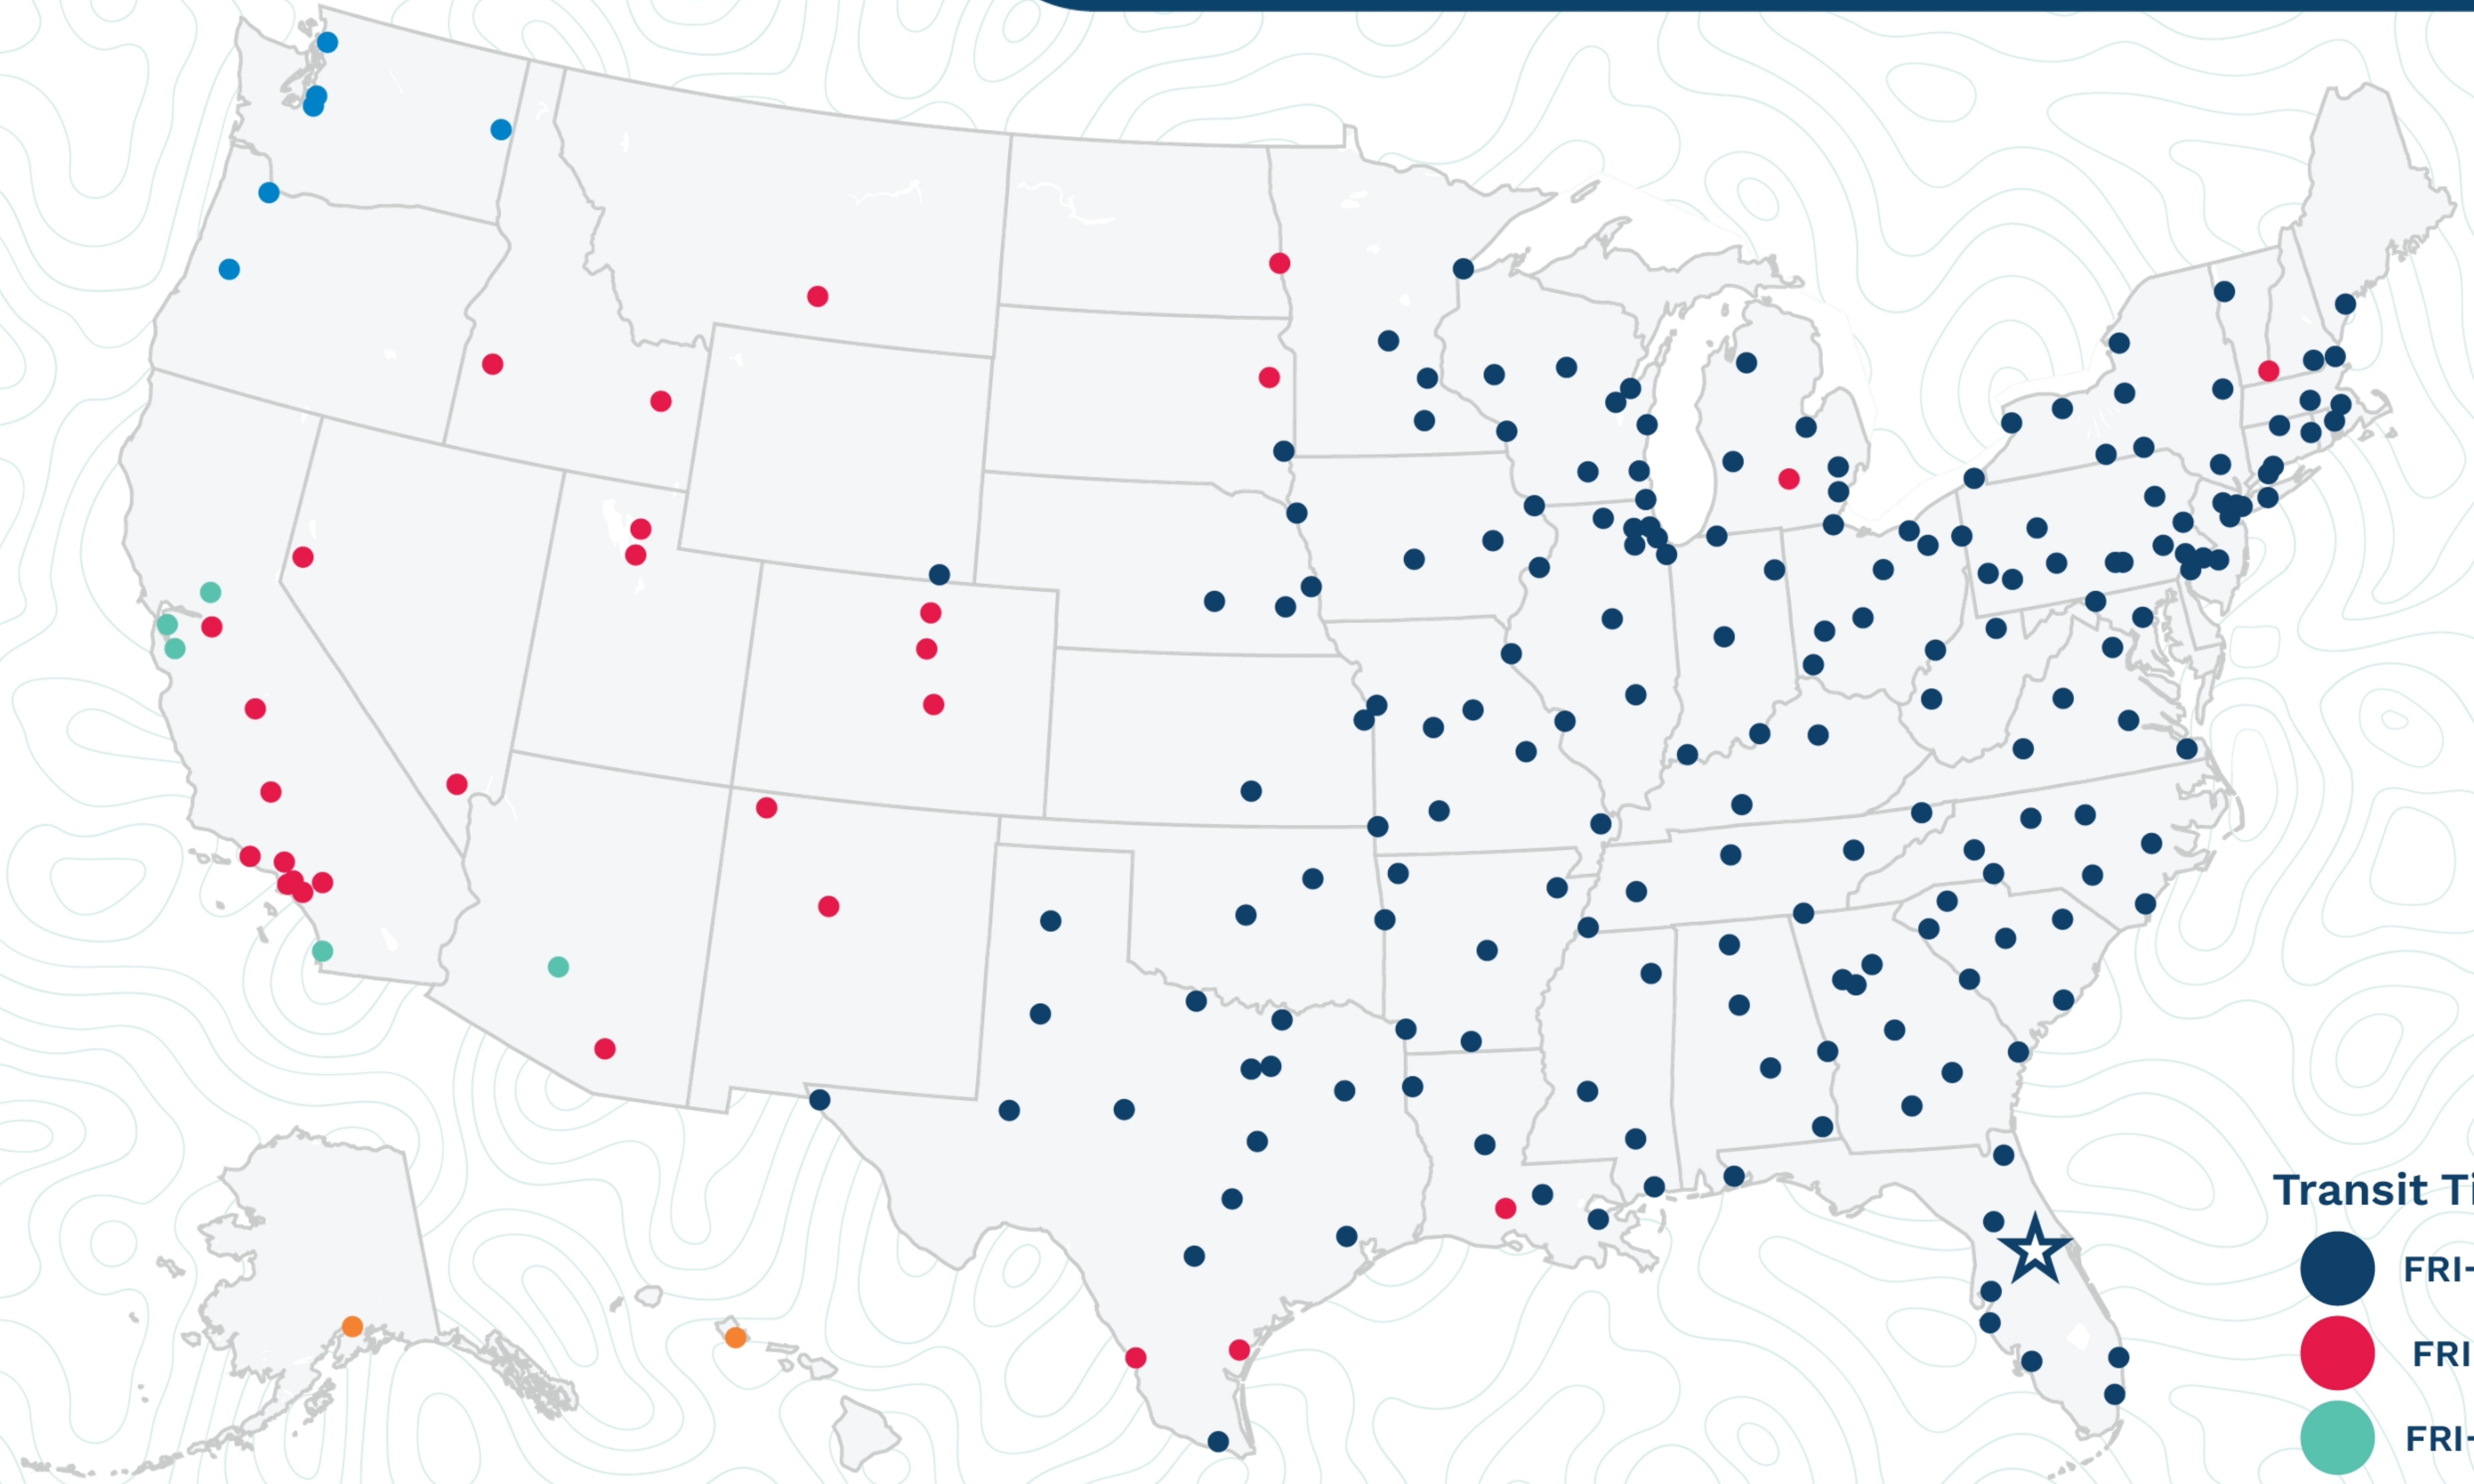

Orlando

3732 Bryn Mawr  
Orlando, FL 32808  
(407) 295-1331

- Transit Times\***
- FRI-MON
  - FRI-TUE
  - FRI-WED
  - FRI-THU
  - FRI-FRI
  - 1 WEEK +

\*Map graphically represents outbound transit times to service centers and is for illustrative purposes only.