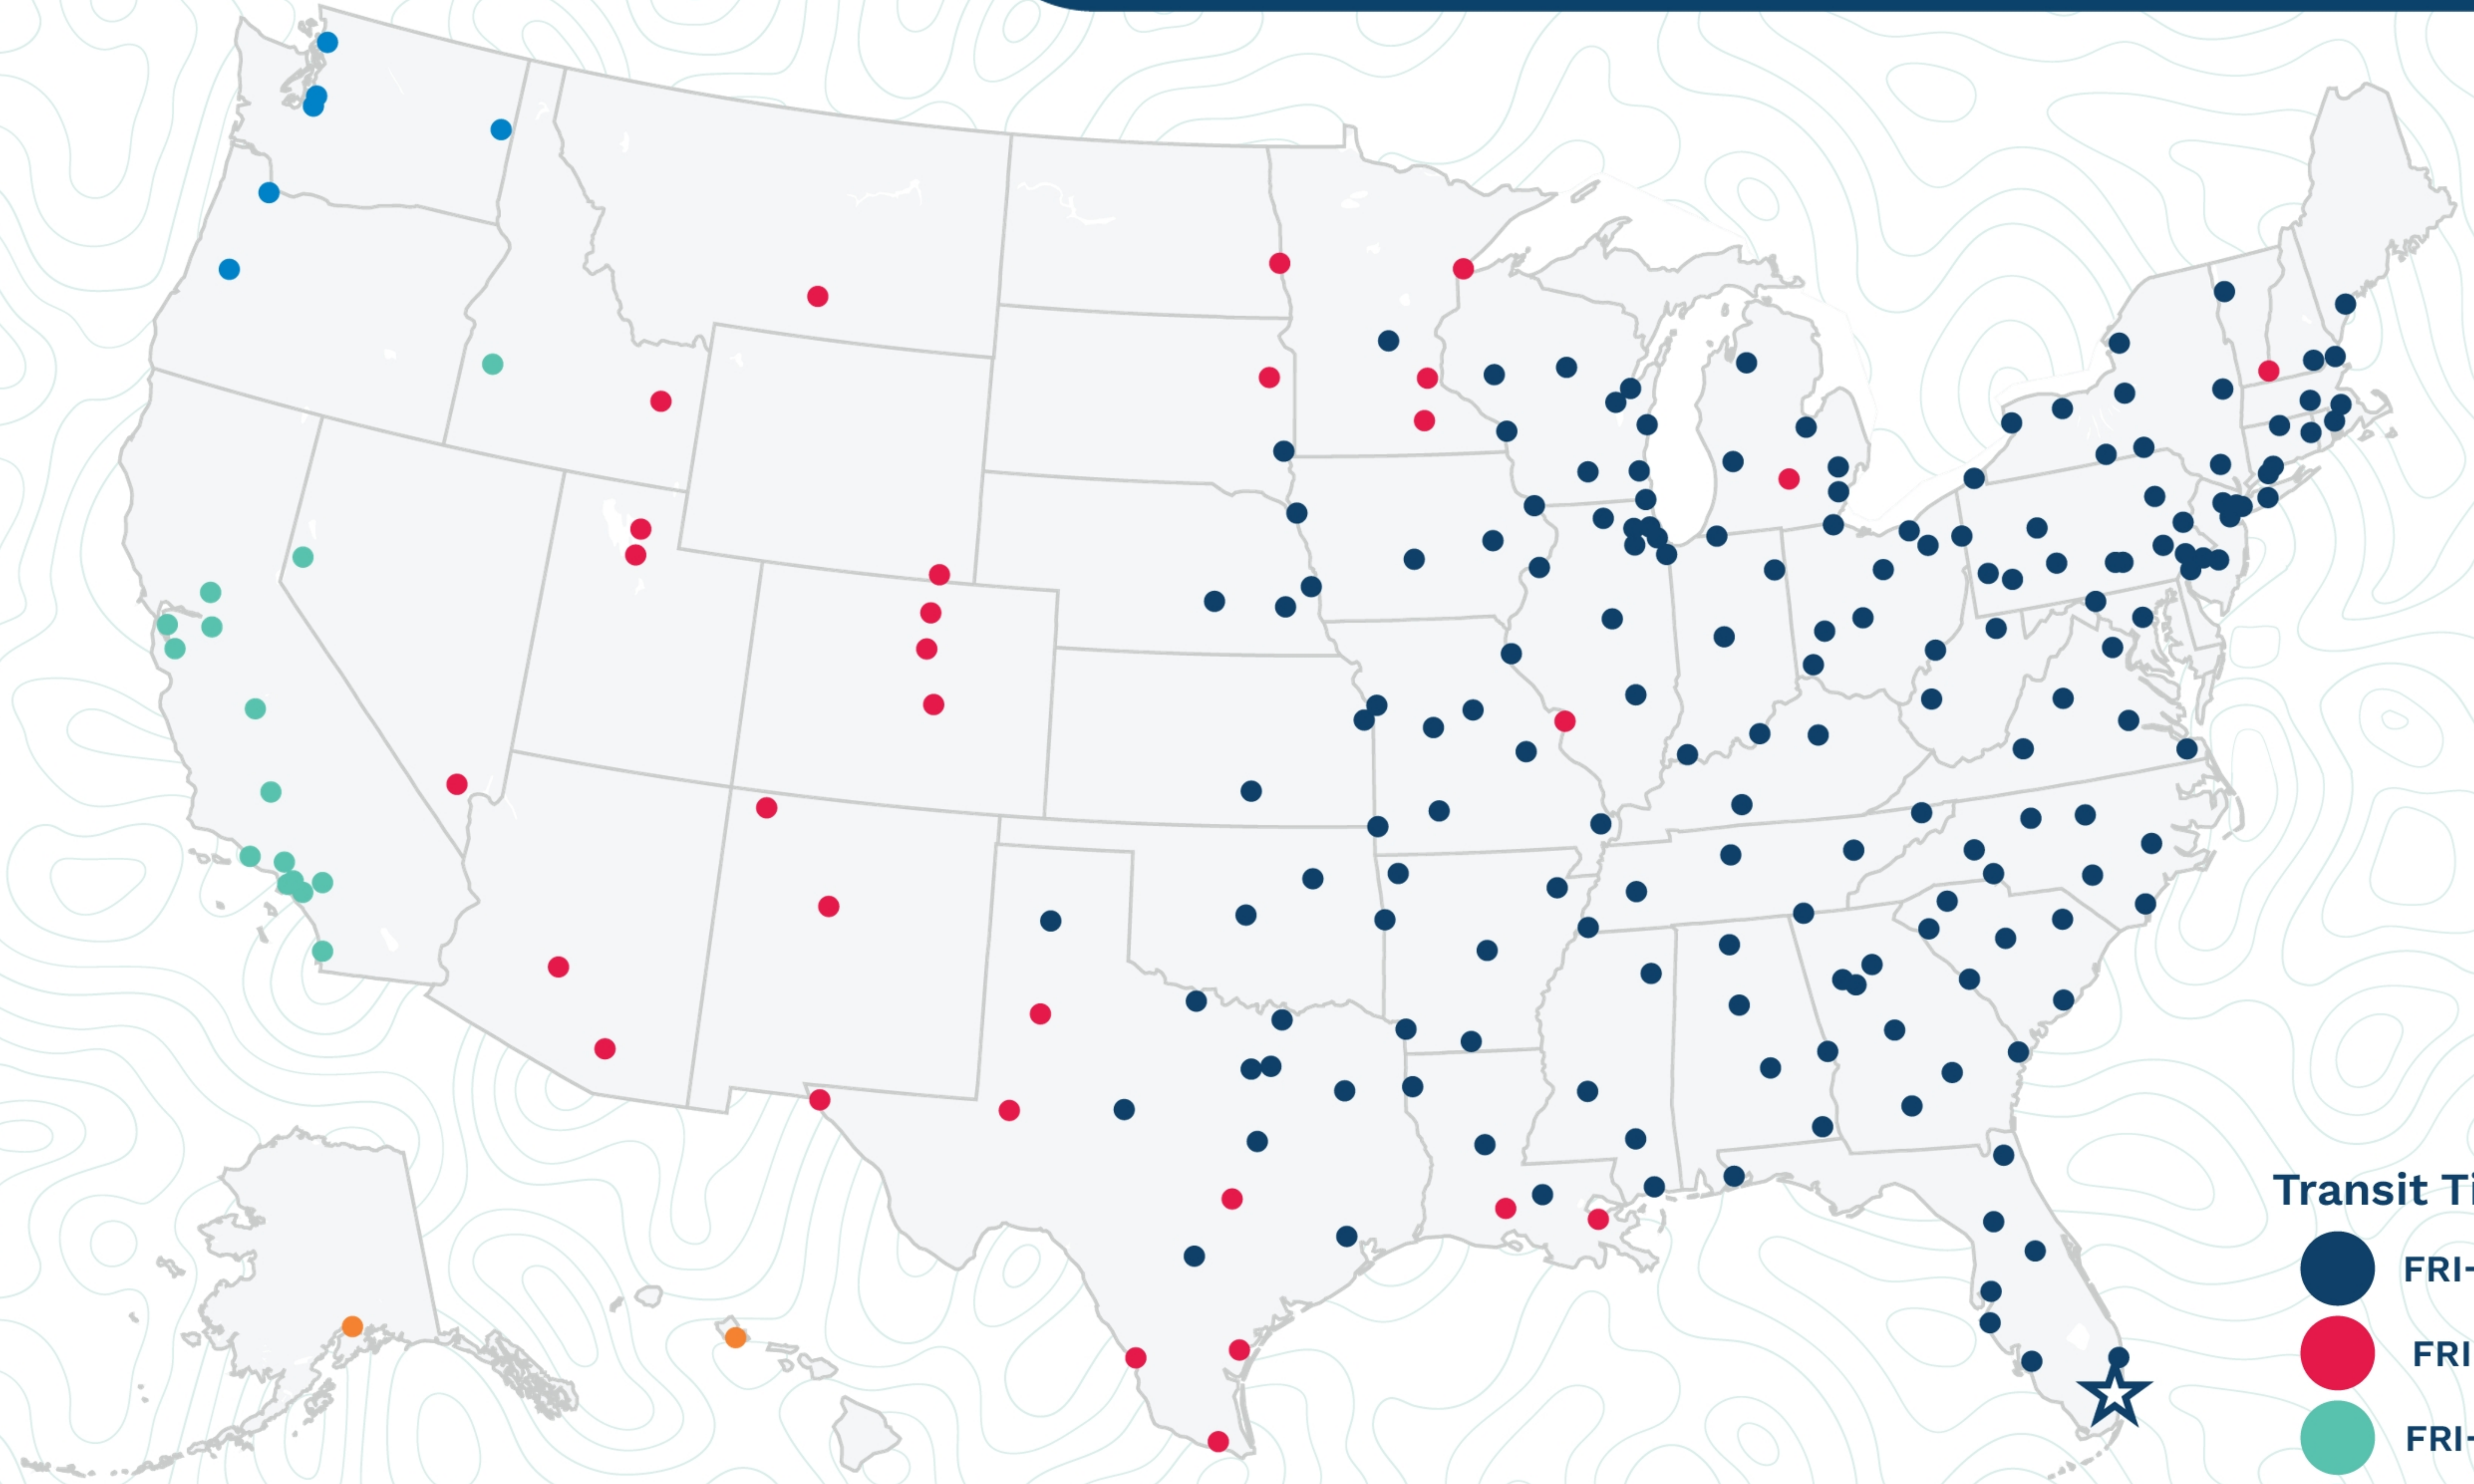

Miami

6402 Nw 74th Ave
Miami, FL 33166
(305) 592-1950

Transit Times*

- FRI-MON
- FRI-TUE
- FRI-WED
- FRI-THU
- FRI-FRI
- 1 WEEK +

*Map graphically represents outbound transit times to service centers and is for illustrative purposes only.