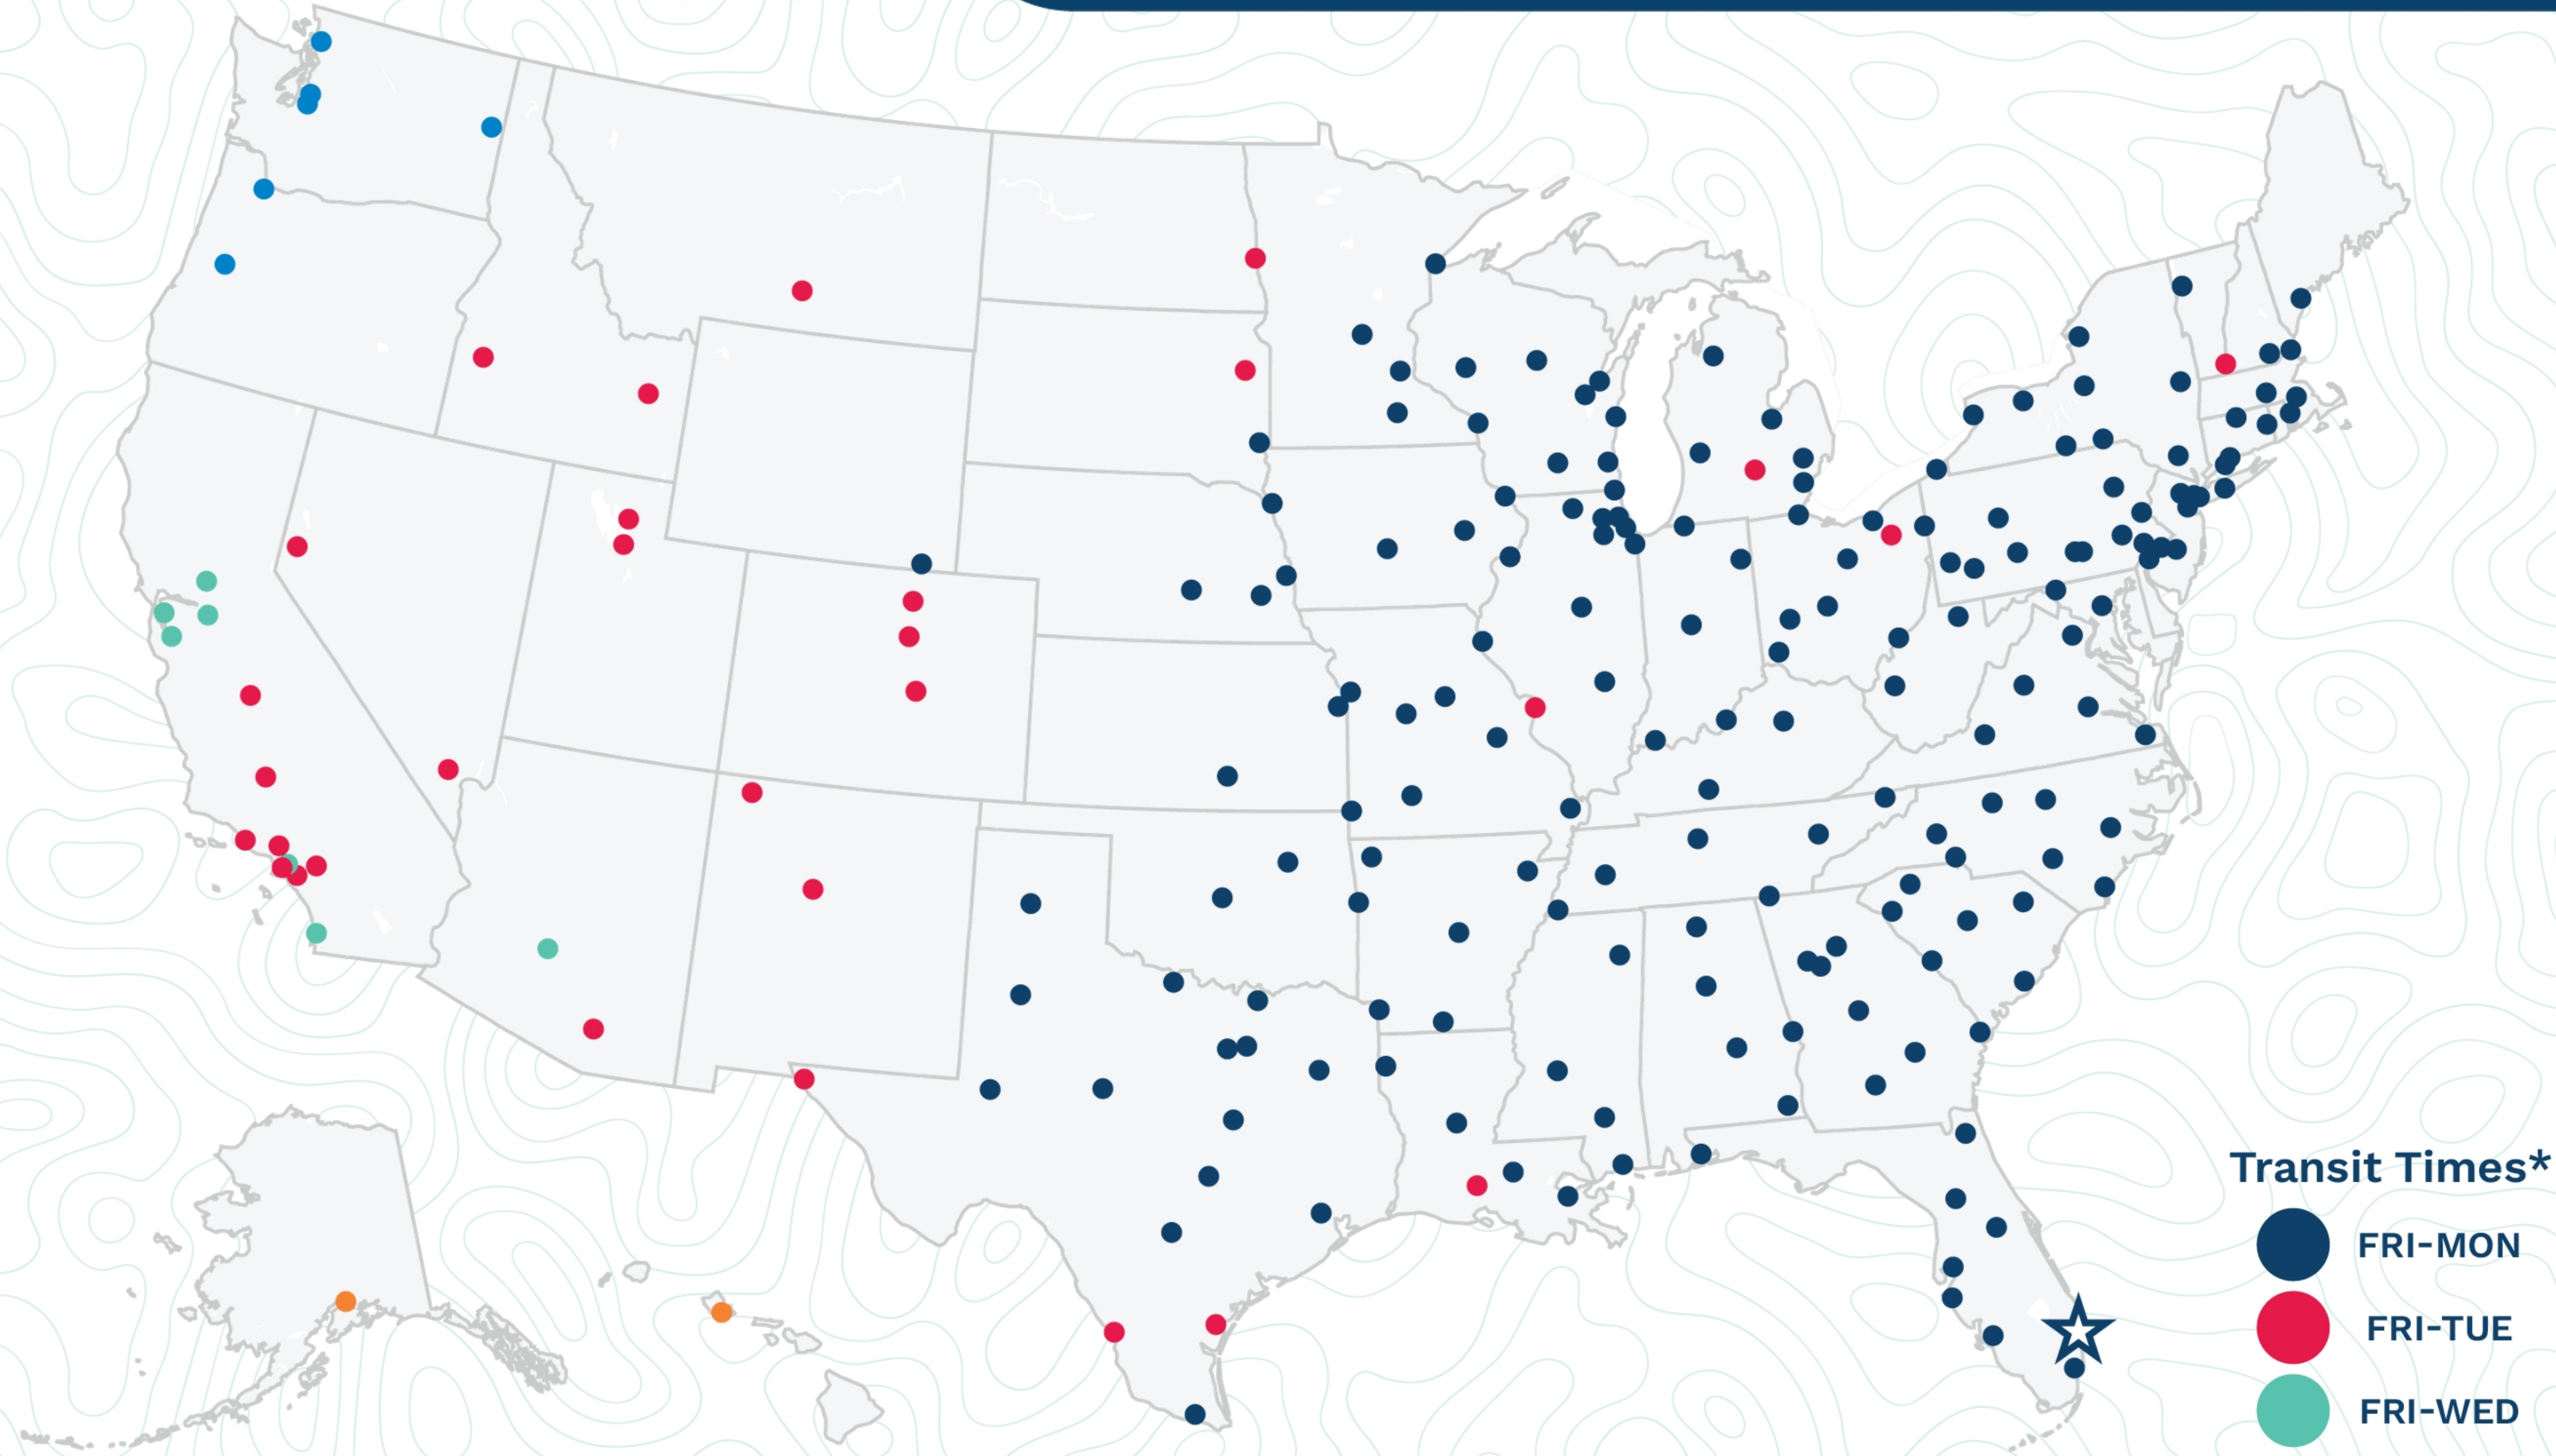

## Delray Beach

14045 South Military Trail  
Delray Beach, FL 33484  
(561) 499-4080

- Transit Times\***
- FRI-MON
  - FRI-TUE
  - FRI-WED
  - FRI-THU
  - FRI-FRI
  - 1 WEEK +

\*Map graphically represents outbound transit times to service centers and is for illustrative purposes only.