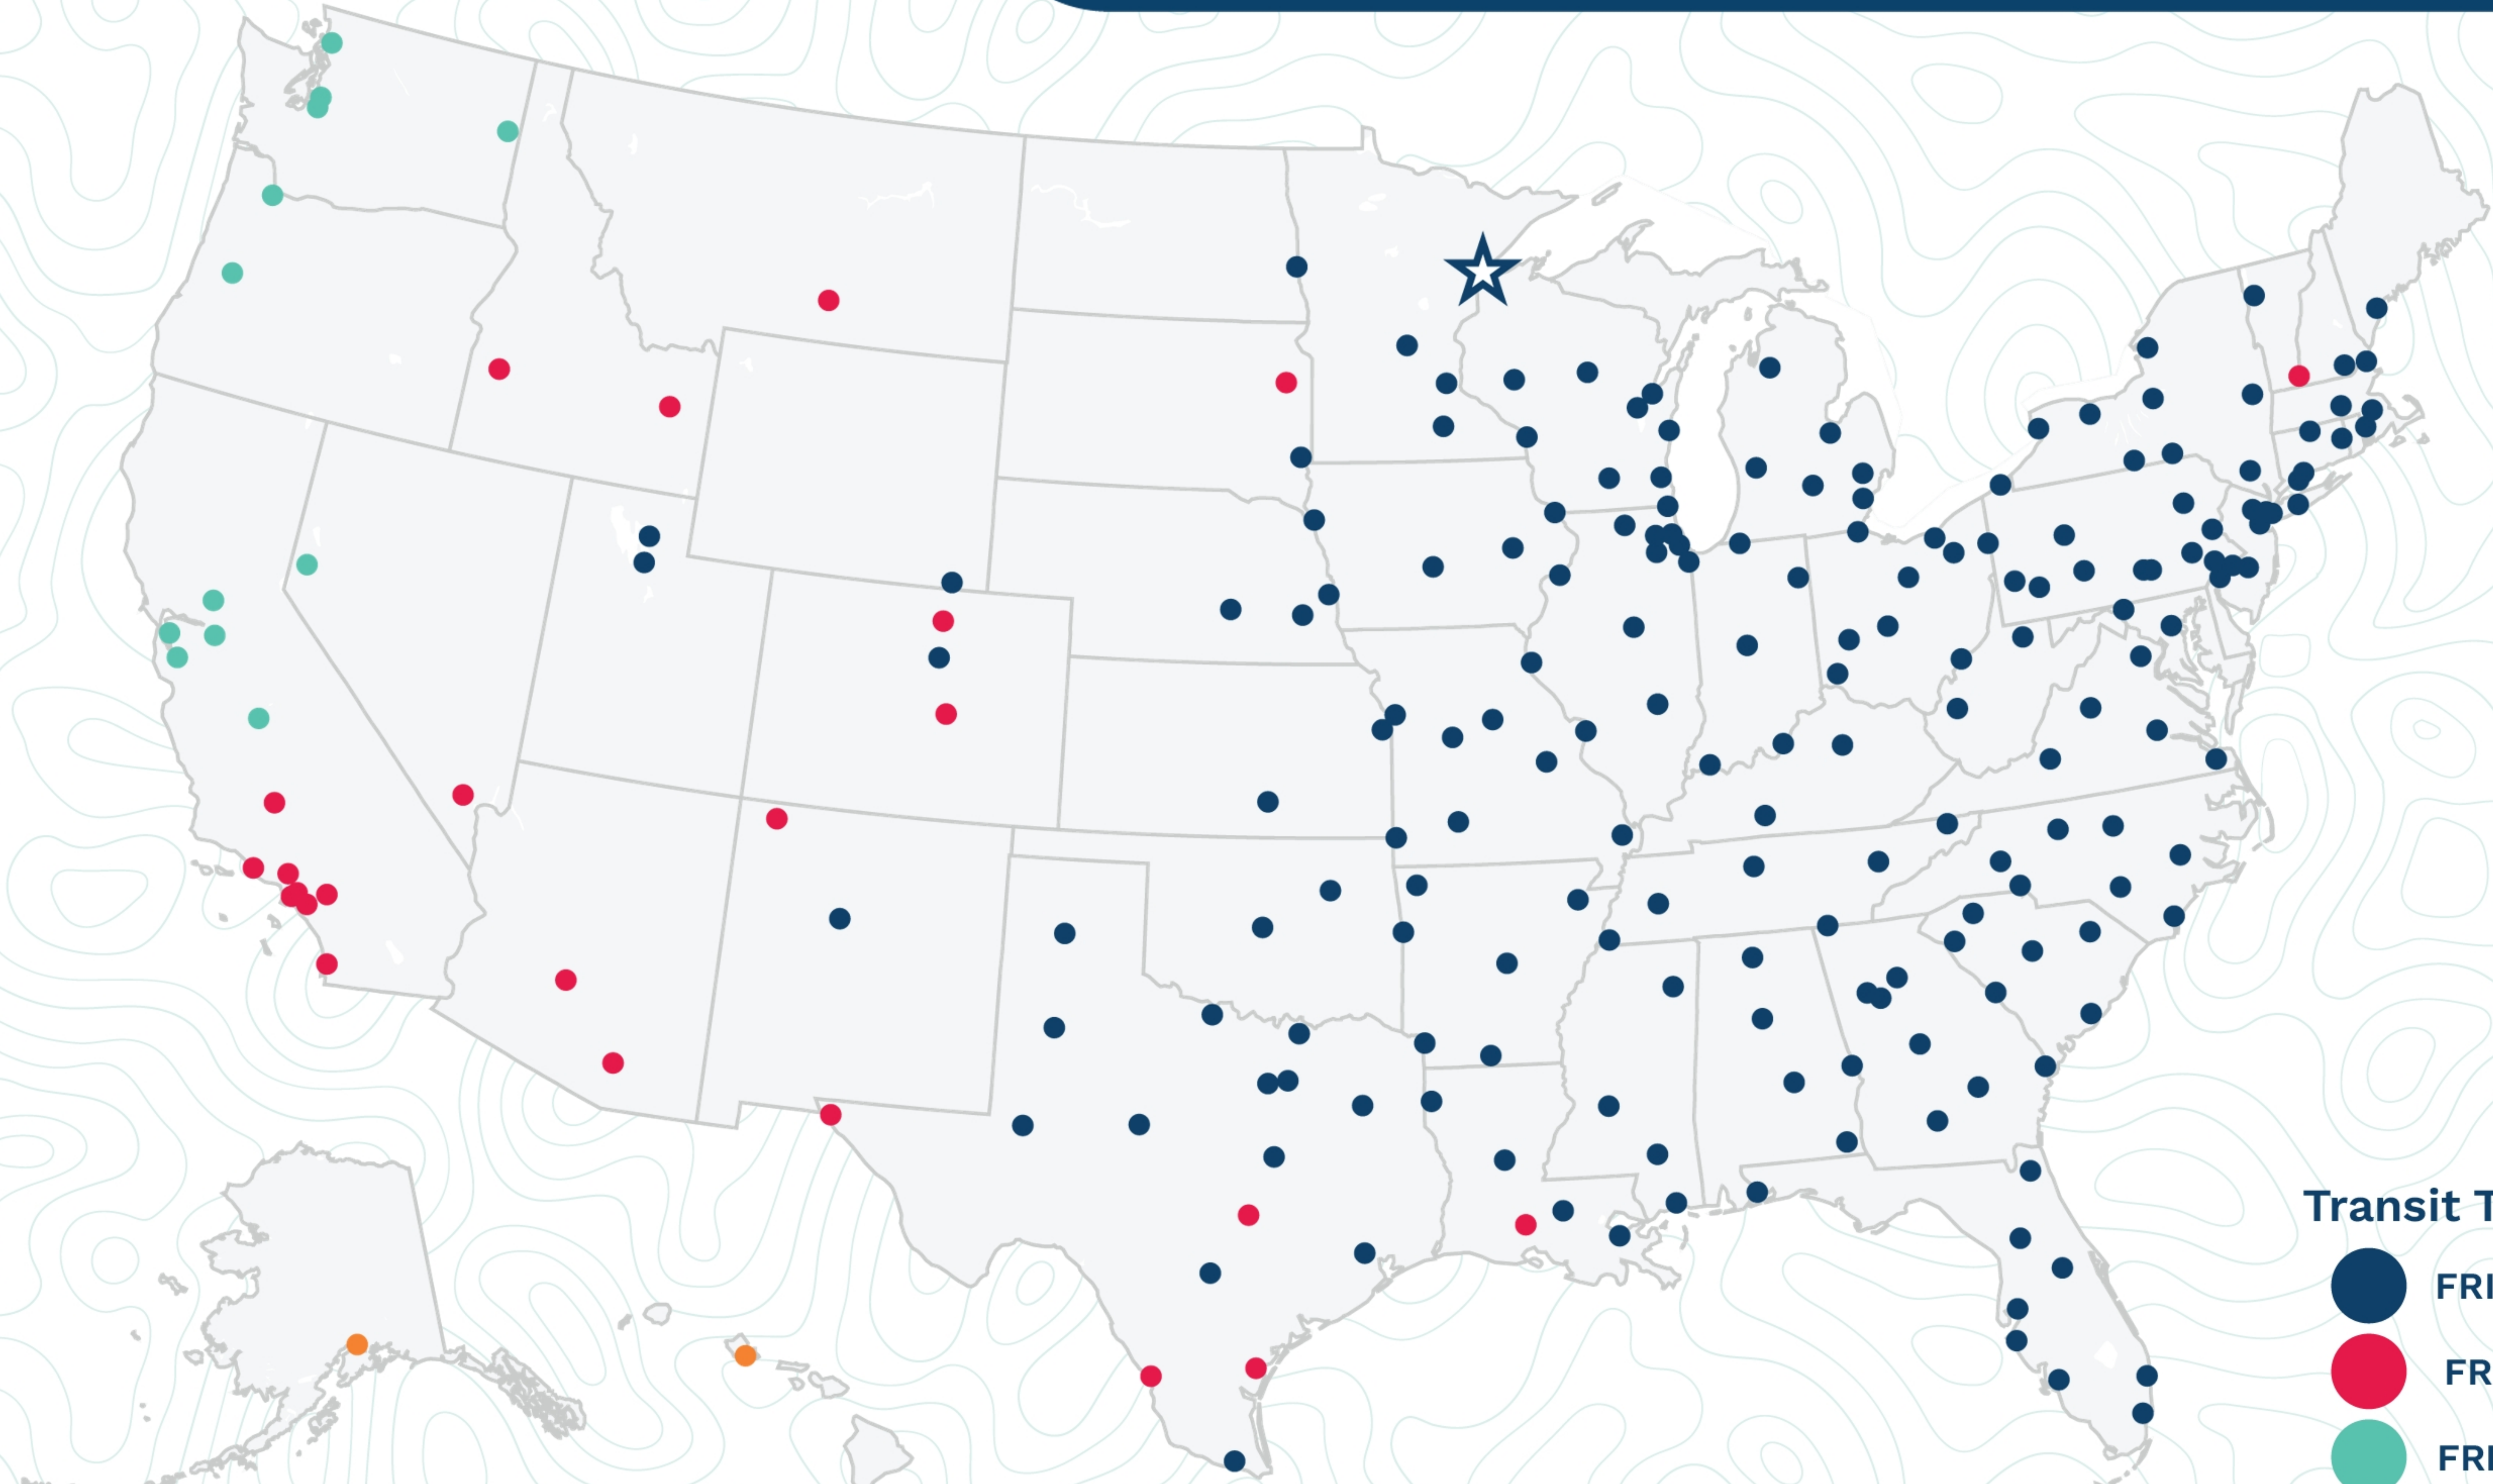

Duluth

210 S 26th Ave W
Duluth, MN 55806
(218) 722-7091

Transit Times*

- FRI-MON
- FRI-TUE
- FRI-WED
- FRI-THU
- FRI-FRI
- 1 WEEK +

*Map graphically represents outbound transit times to service centers and is for illustrative purposes only.