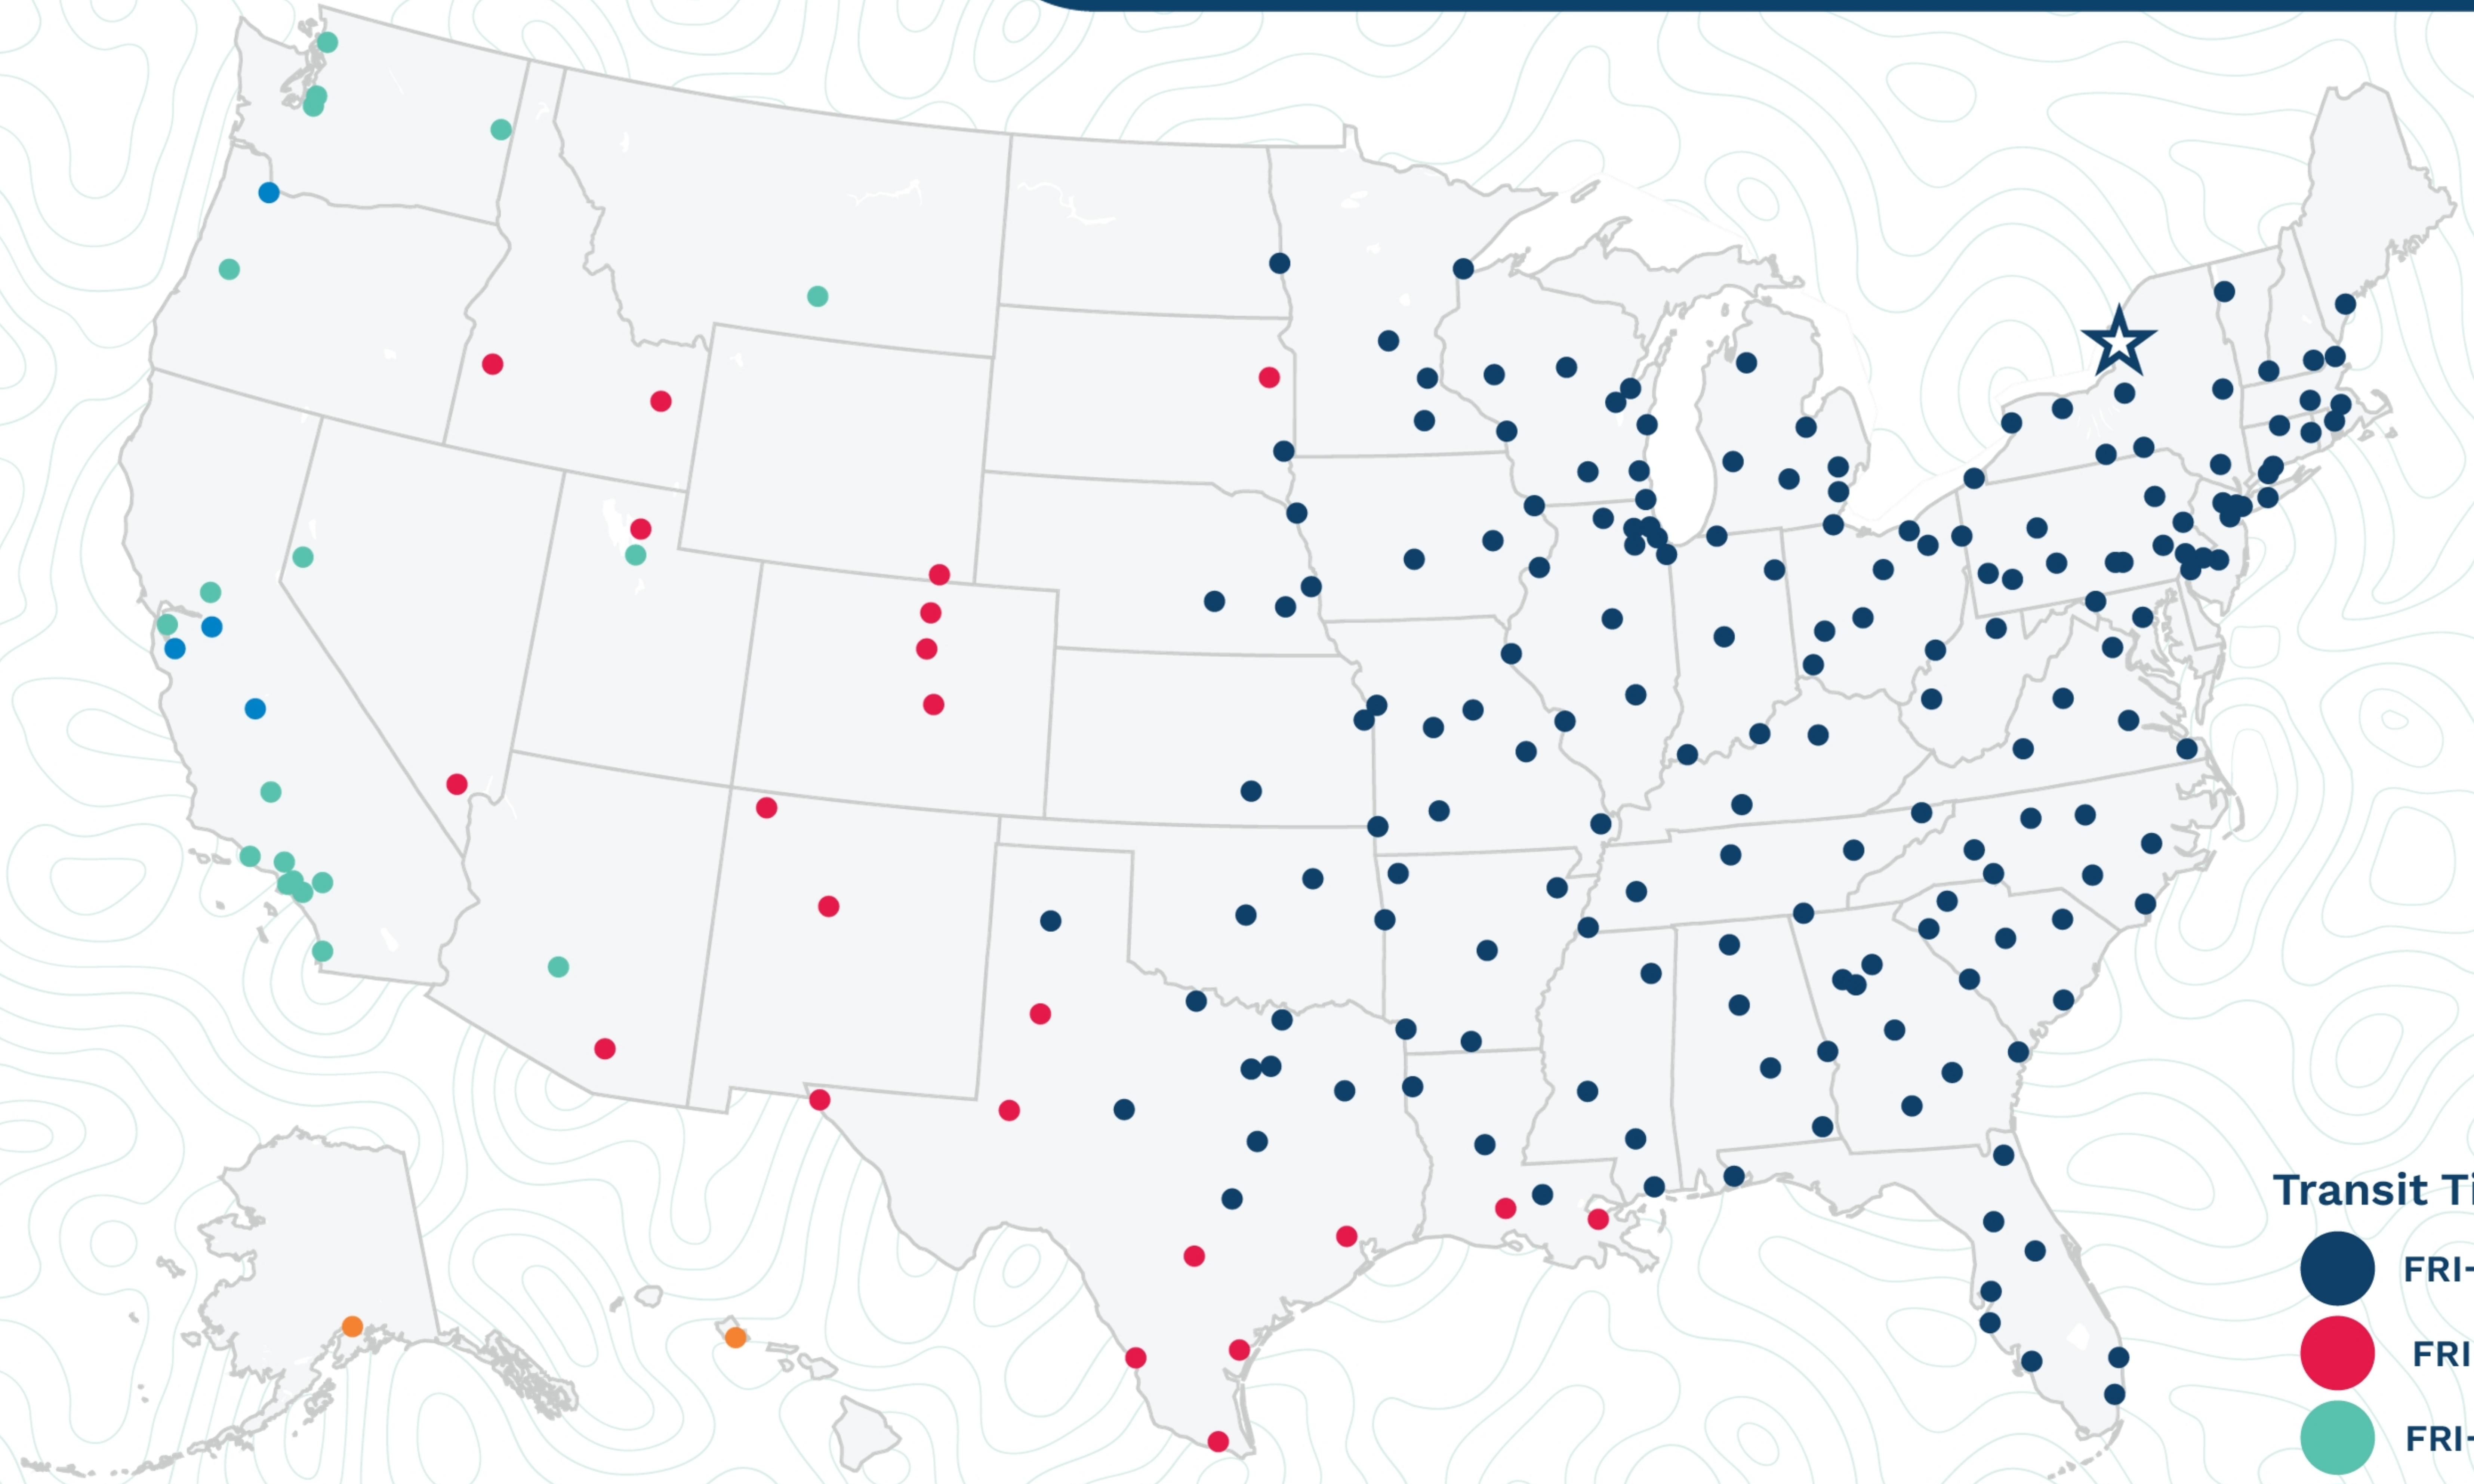

Watertown

21187 Coffeen St.
Watertown, NY 13601
(315) 788-7000

*Map graphically represents outbound transit times to service centers and is for illustrative purposes only.