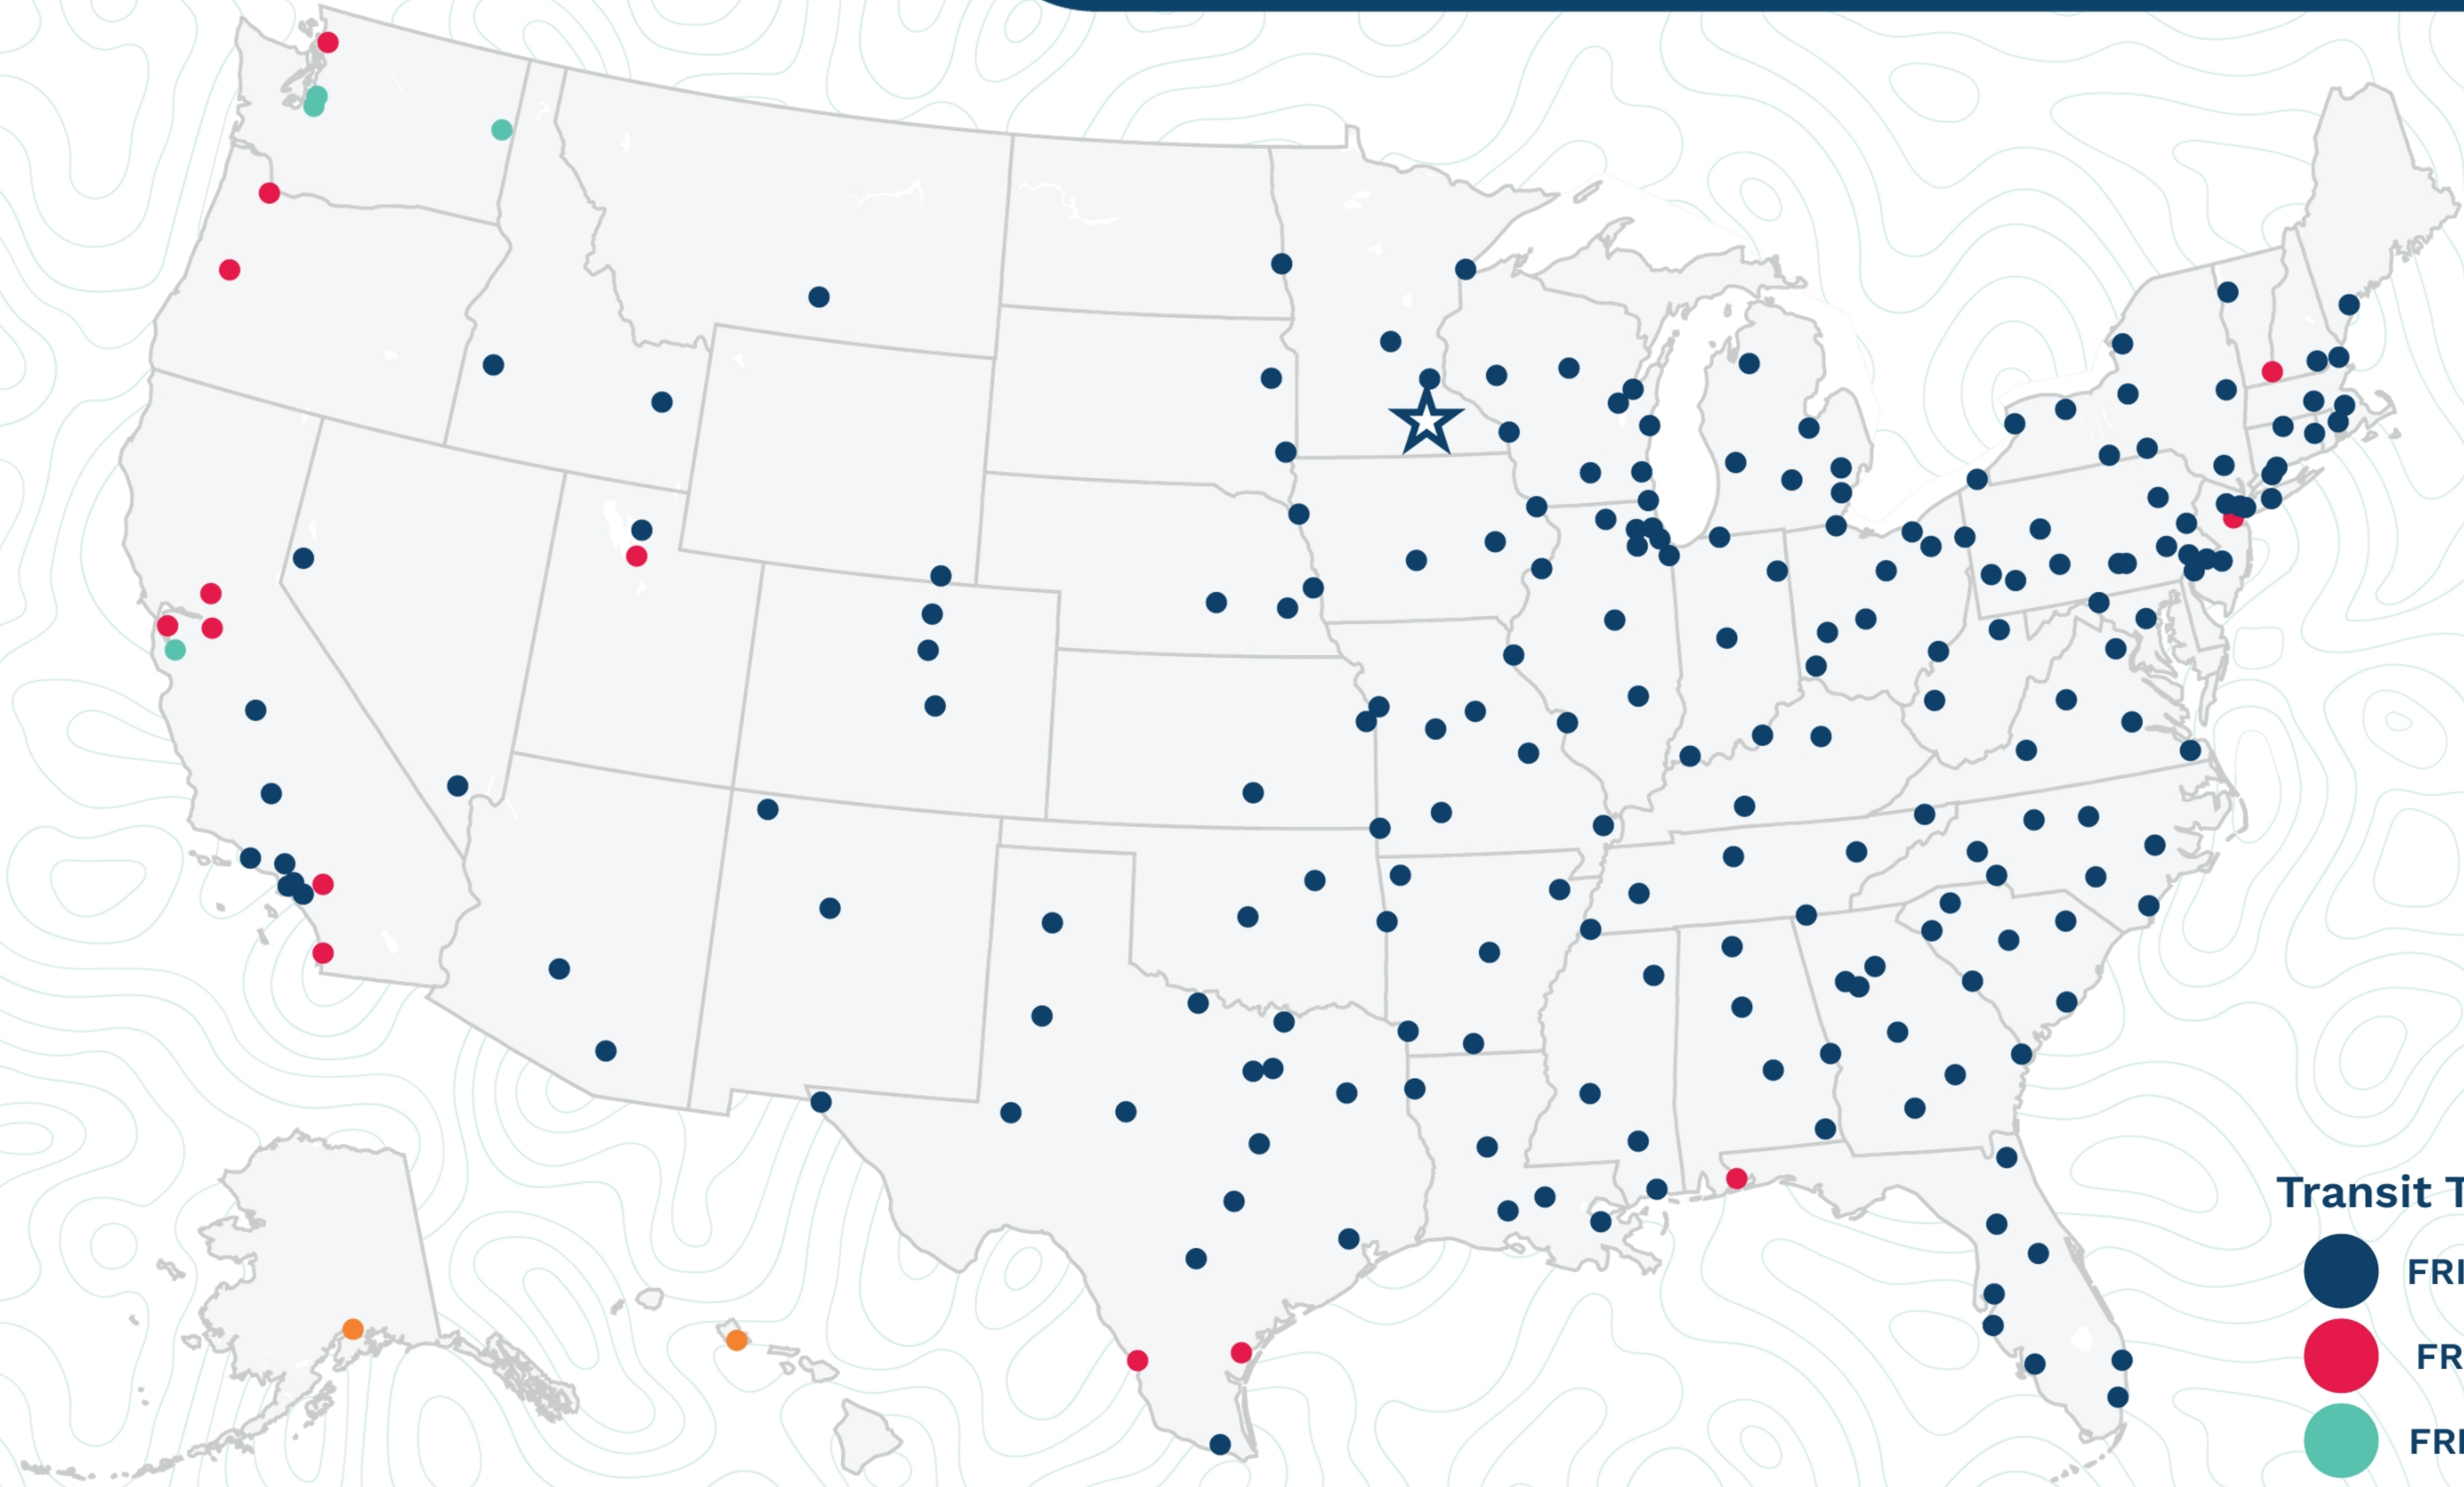

Owatonna

1870 State Ave Nw
Owatonna, MN 55060
(507) 455-3442

Transit Times*

- FRI-MON
- FRI-TUE
- FRI-WED
- FRI-THU
- FRI-FRI
- 1 WEEK +

*Map graphically represents outbound transit times to service centers and is for illustrative purposes only.