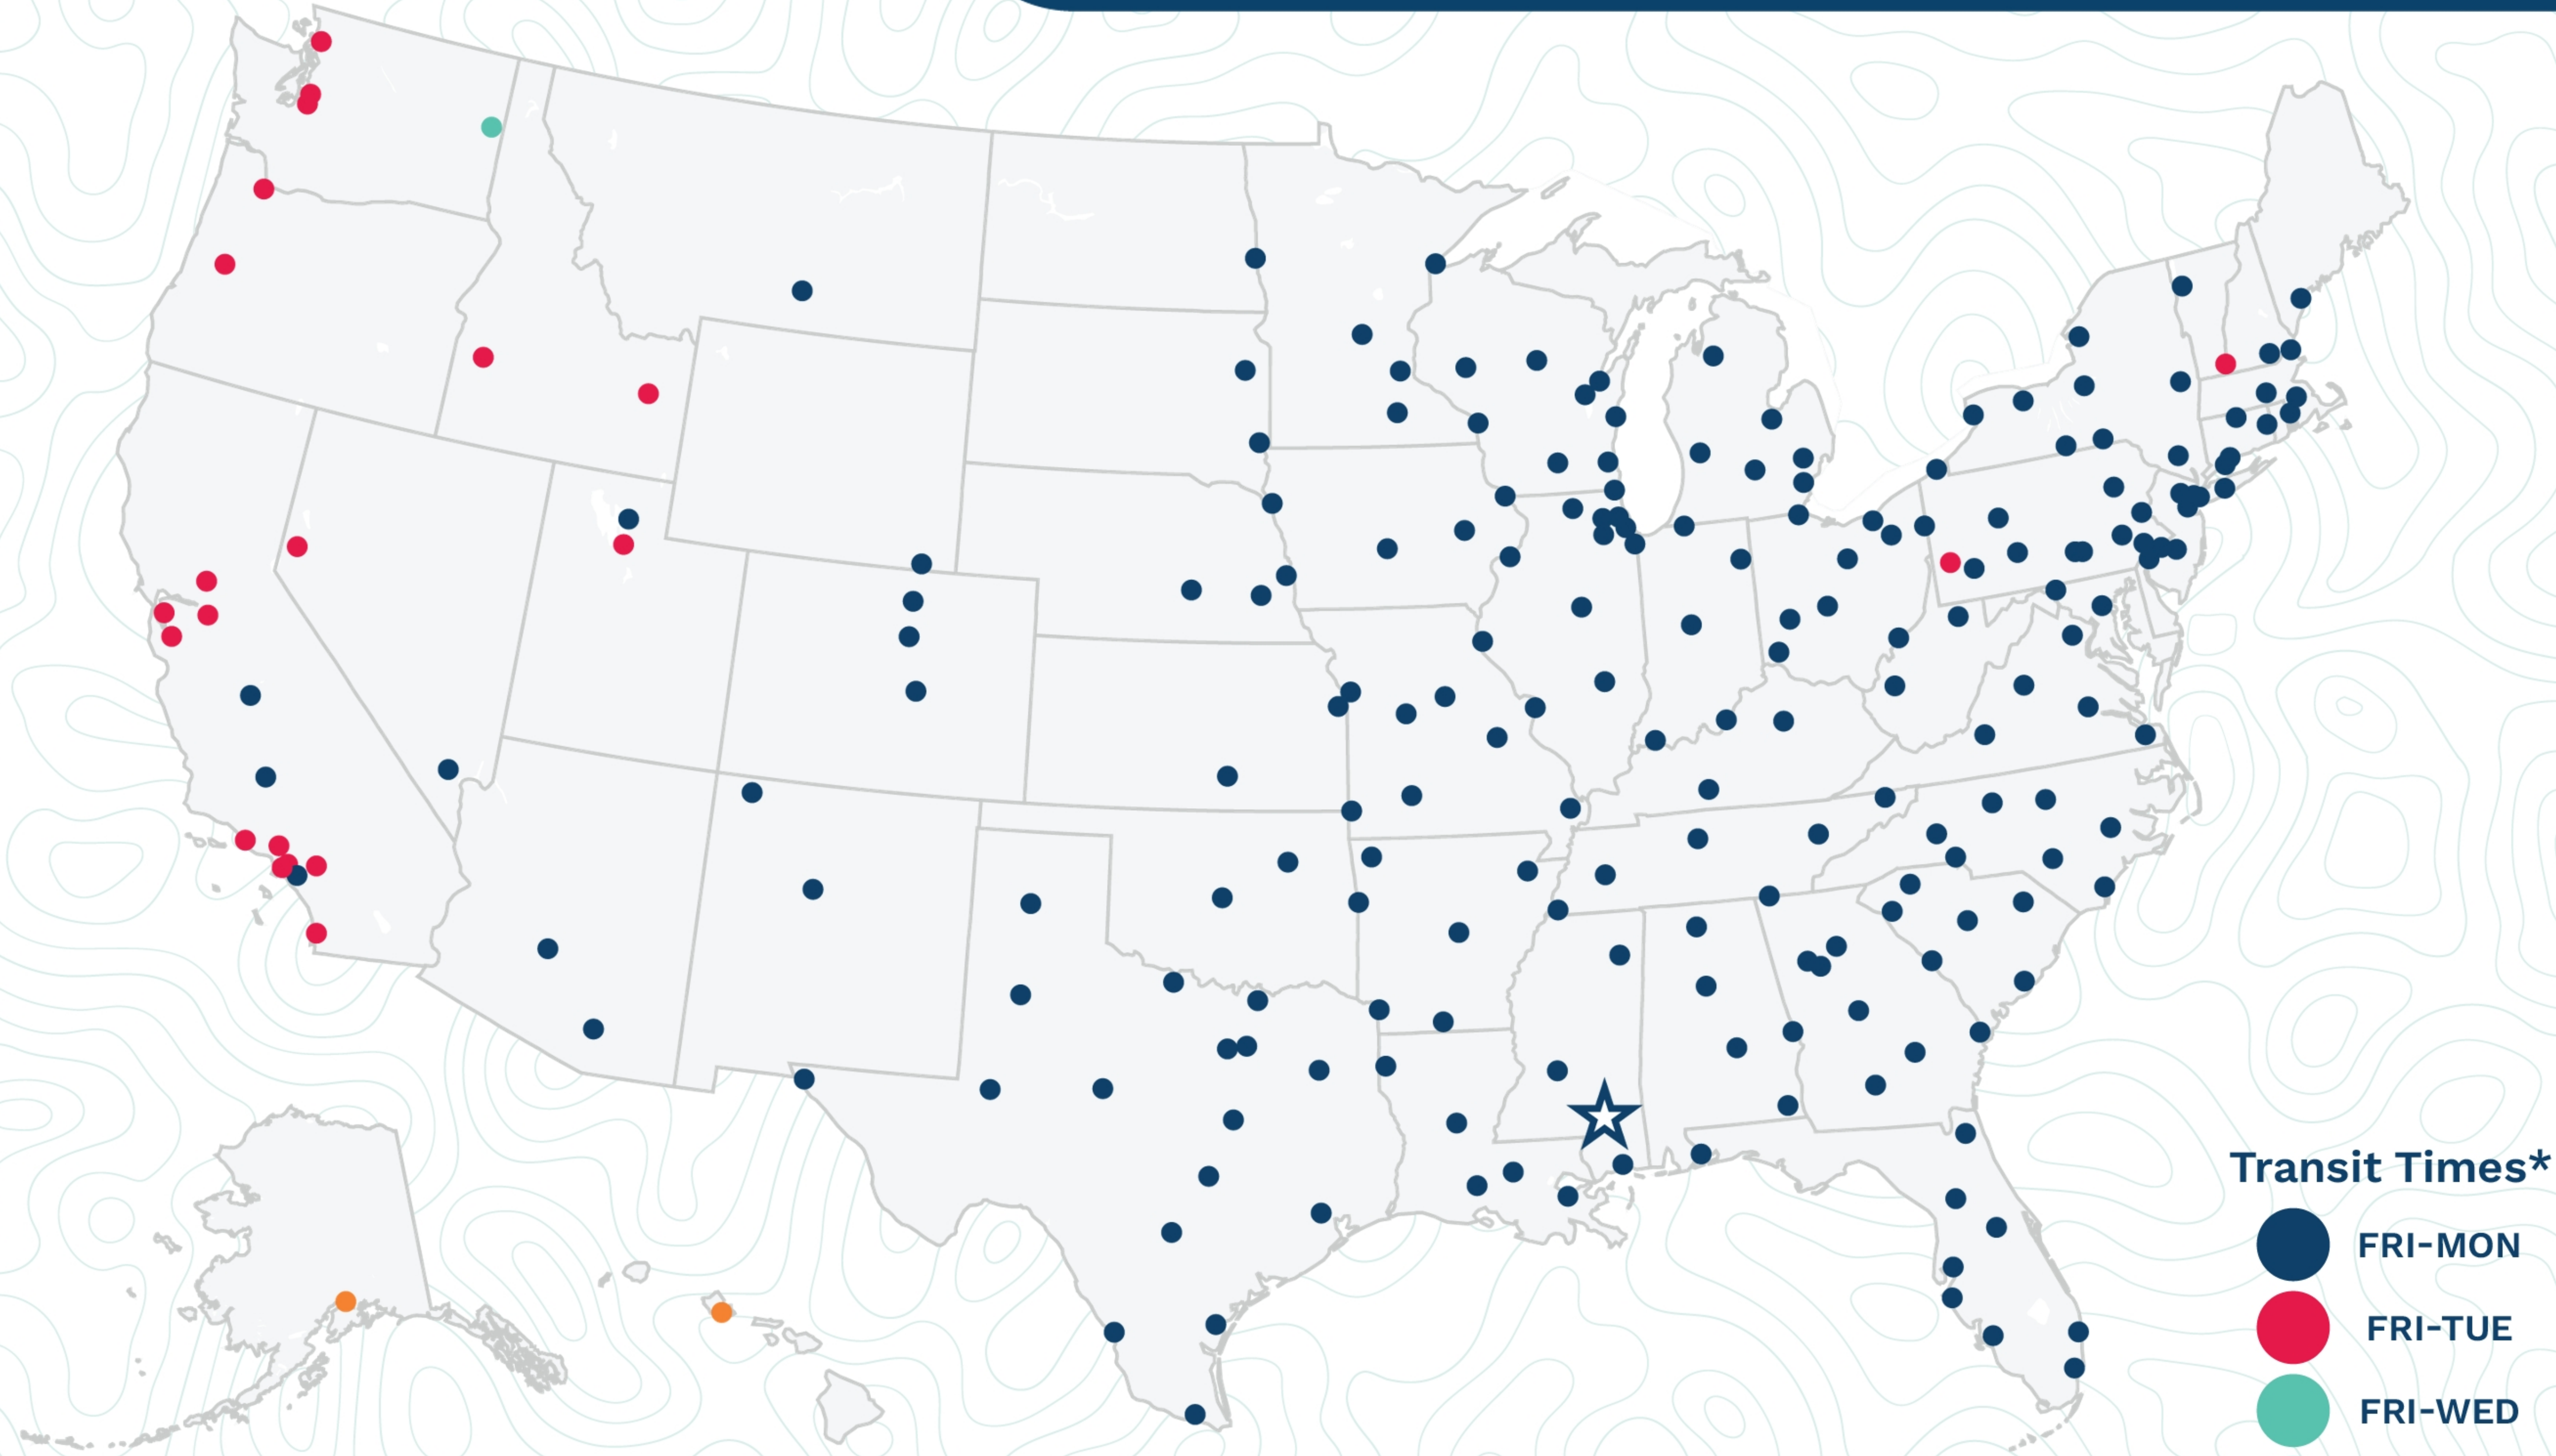

Hattiesburg

706 E Pine St
Hattiesburg, MS 39401
(228) 392-1240

- Transit Times***
- FRI-MON
 - FRI-TUE
 - FRI-WED
 - FRI-THU
 - FRI-FRI
 - 1 WEEK +

*Map graphically represents outbound transit times to service centers and is for illustrative purposes only.