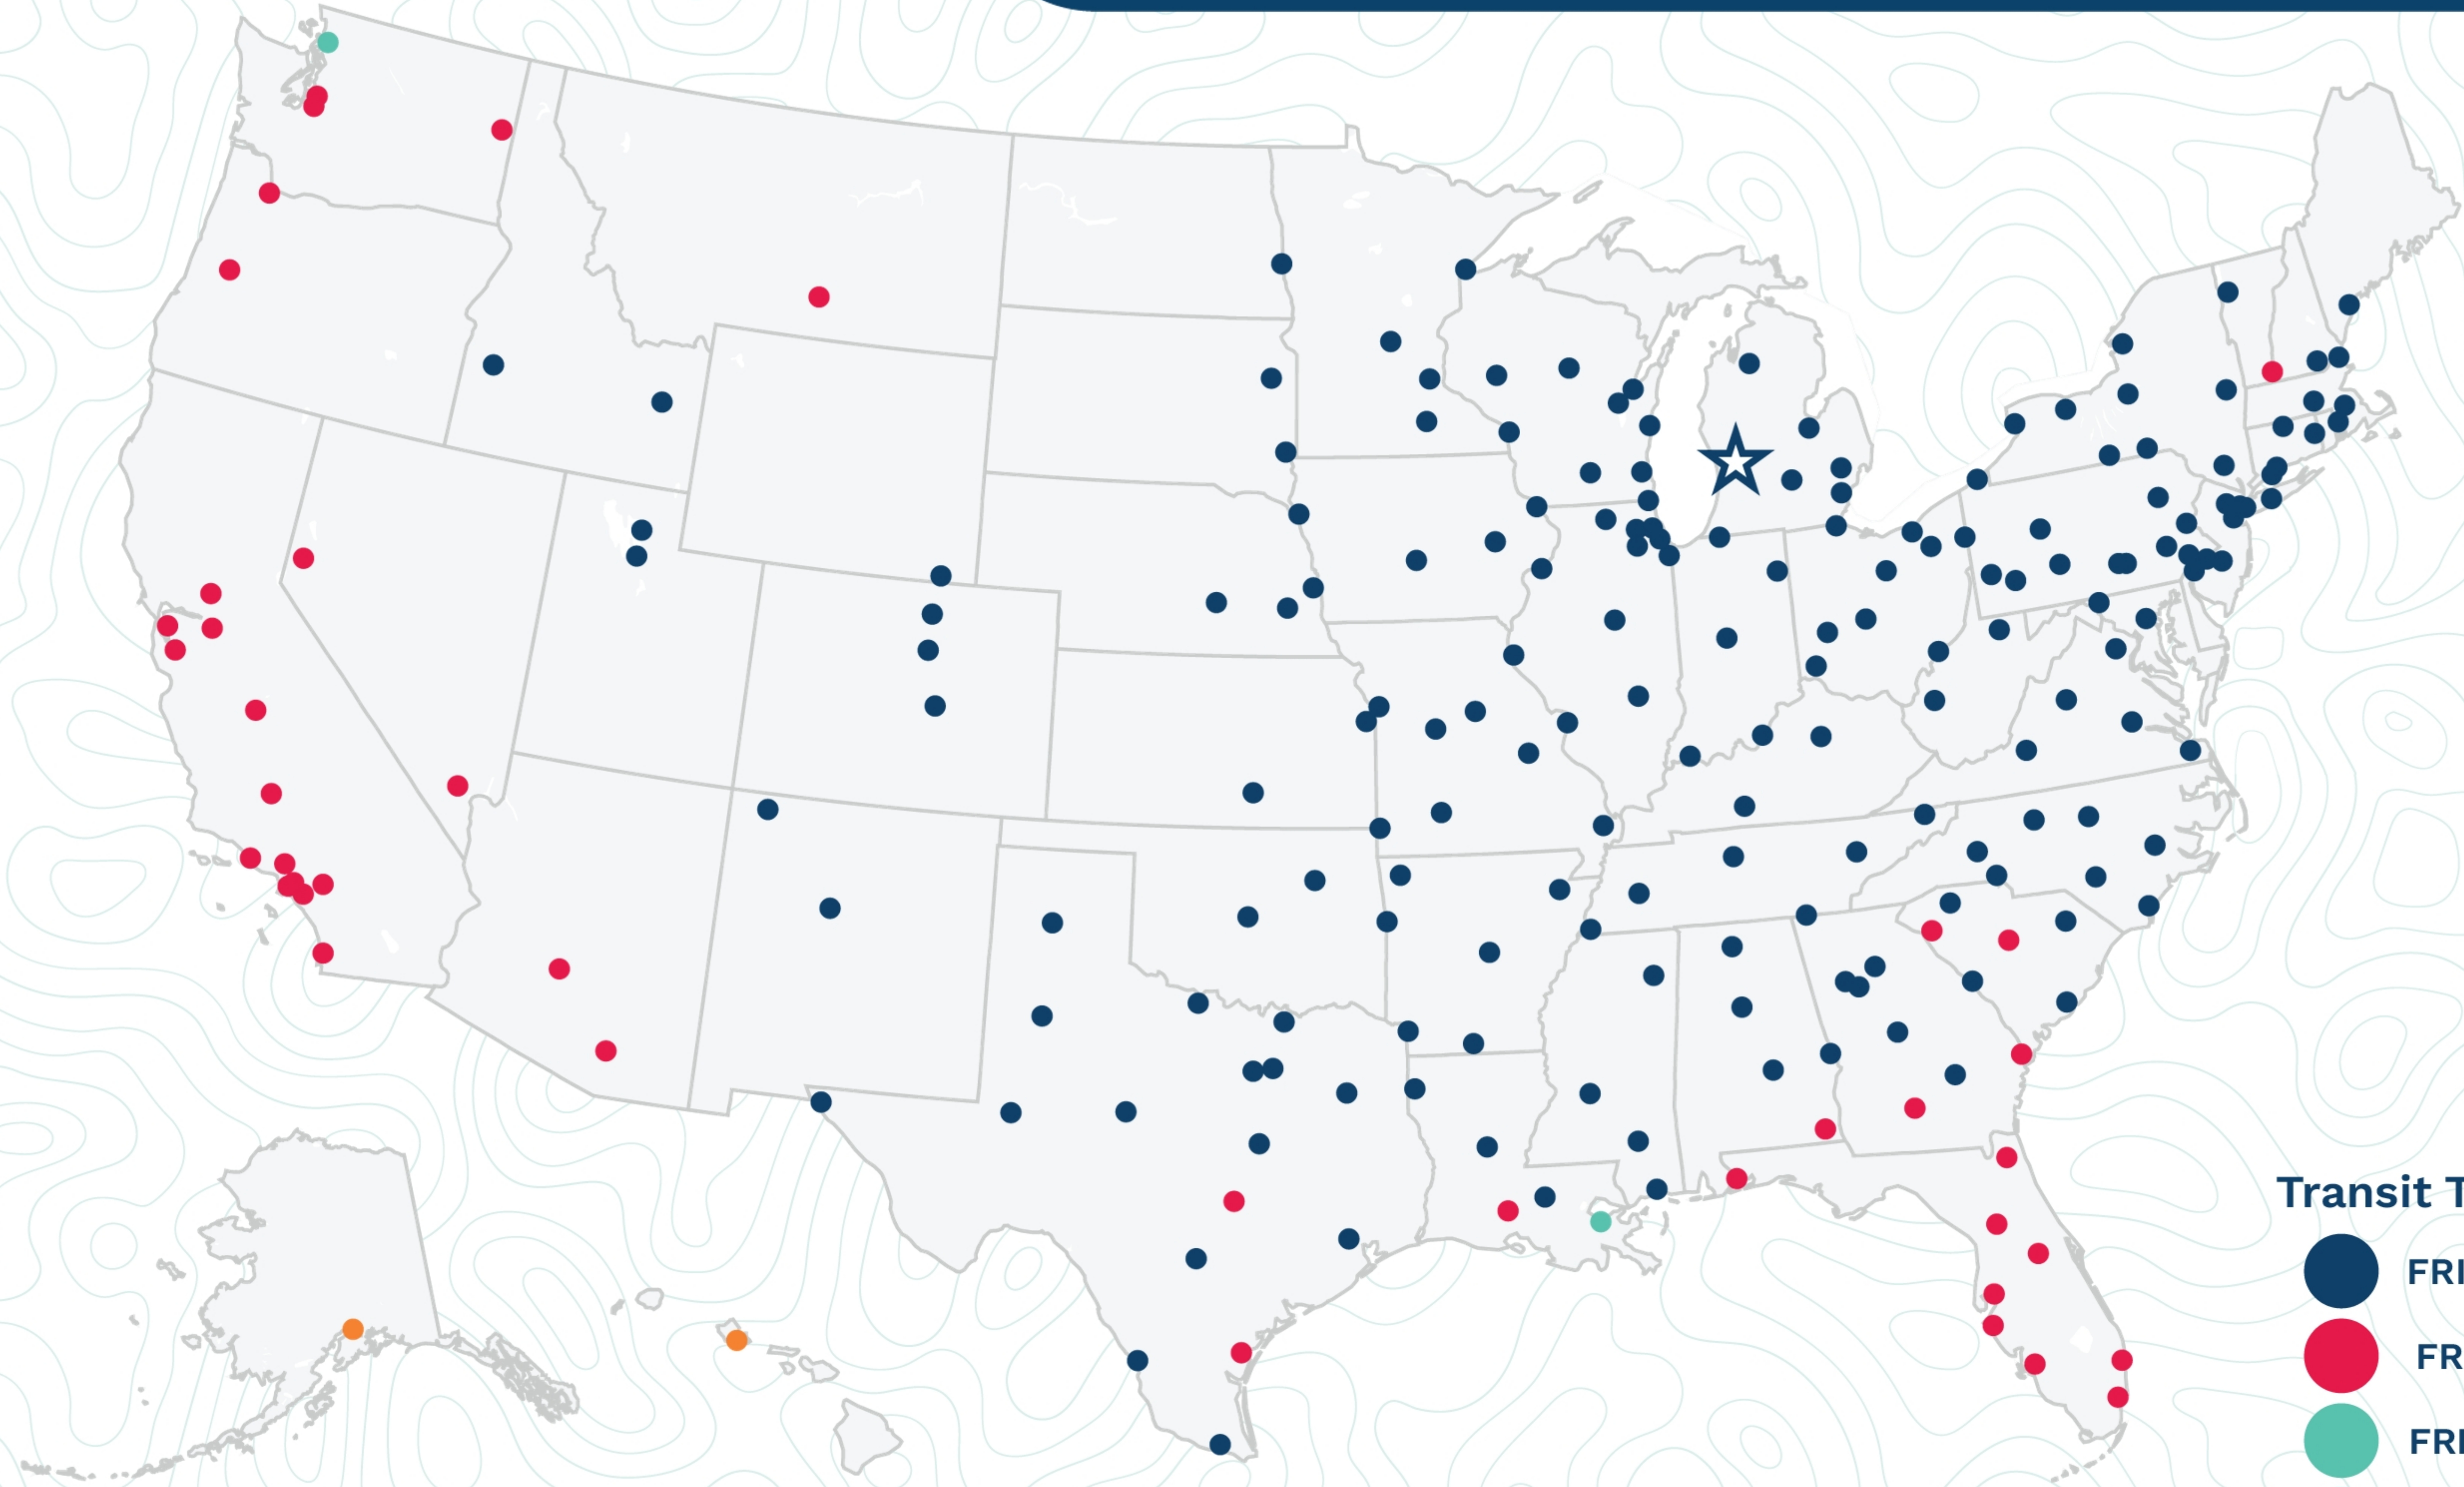

Grand Rapids

2690 Courier Dr Nw
Walker, MI 49534
(616) 791-9455

Transit Times*

- FRI-MON
- FRI-TUE
- FRI-WED
- FRI-THU
- FRI-FRI
- 1 WEEK +

*Map graphically represents outbound transit times to service centers and is for illustrative purposes only.