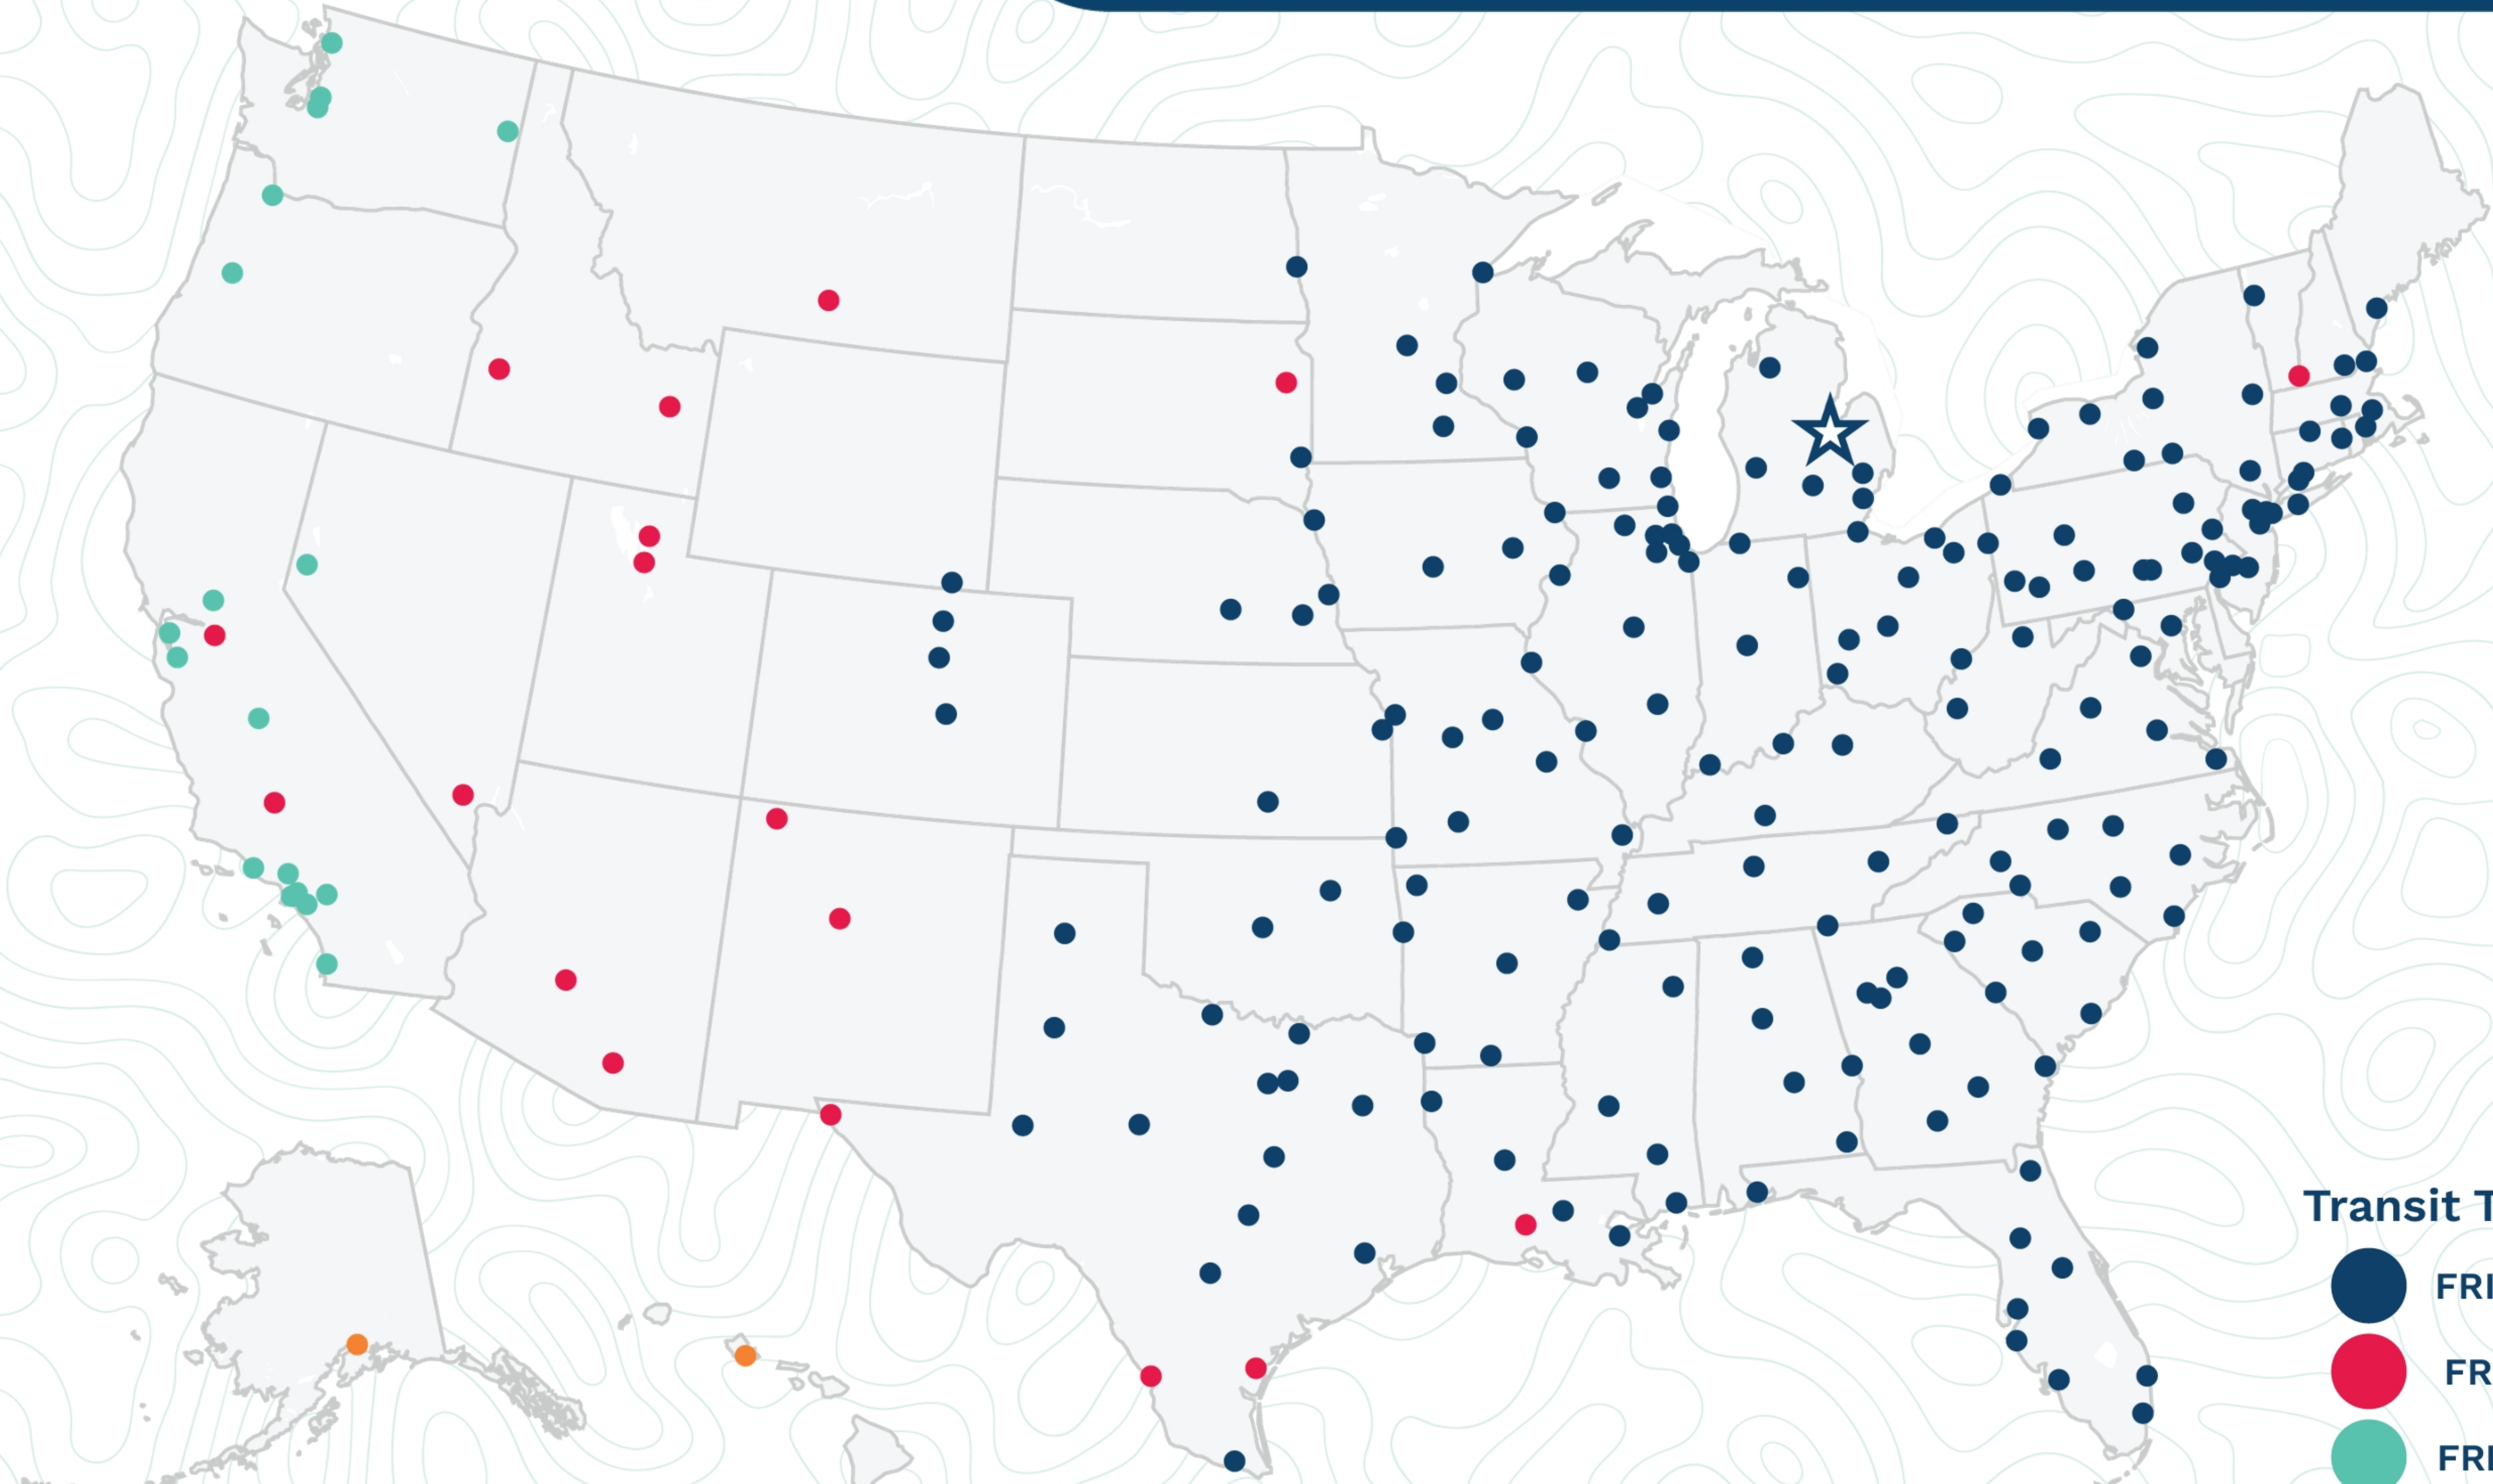

Saginaw

3749 Sawyer Drive
Saginaw, MI 48601
(810) 232-0660

Transit Times*

- FRI-MON
- FRI-TUE
- FRI-WED
- FRI-THU
- FRI-FRI
- 1 WEEK +

*Map graphically represents outbound transit times to service centers and is for illustrative purposes only.