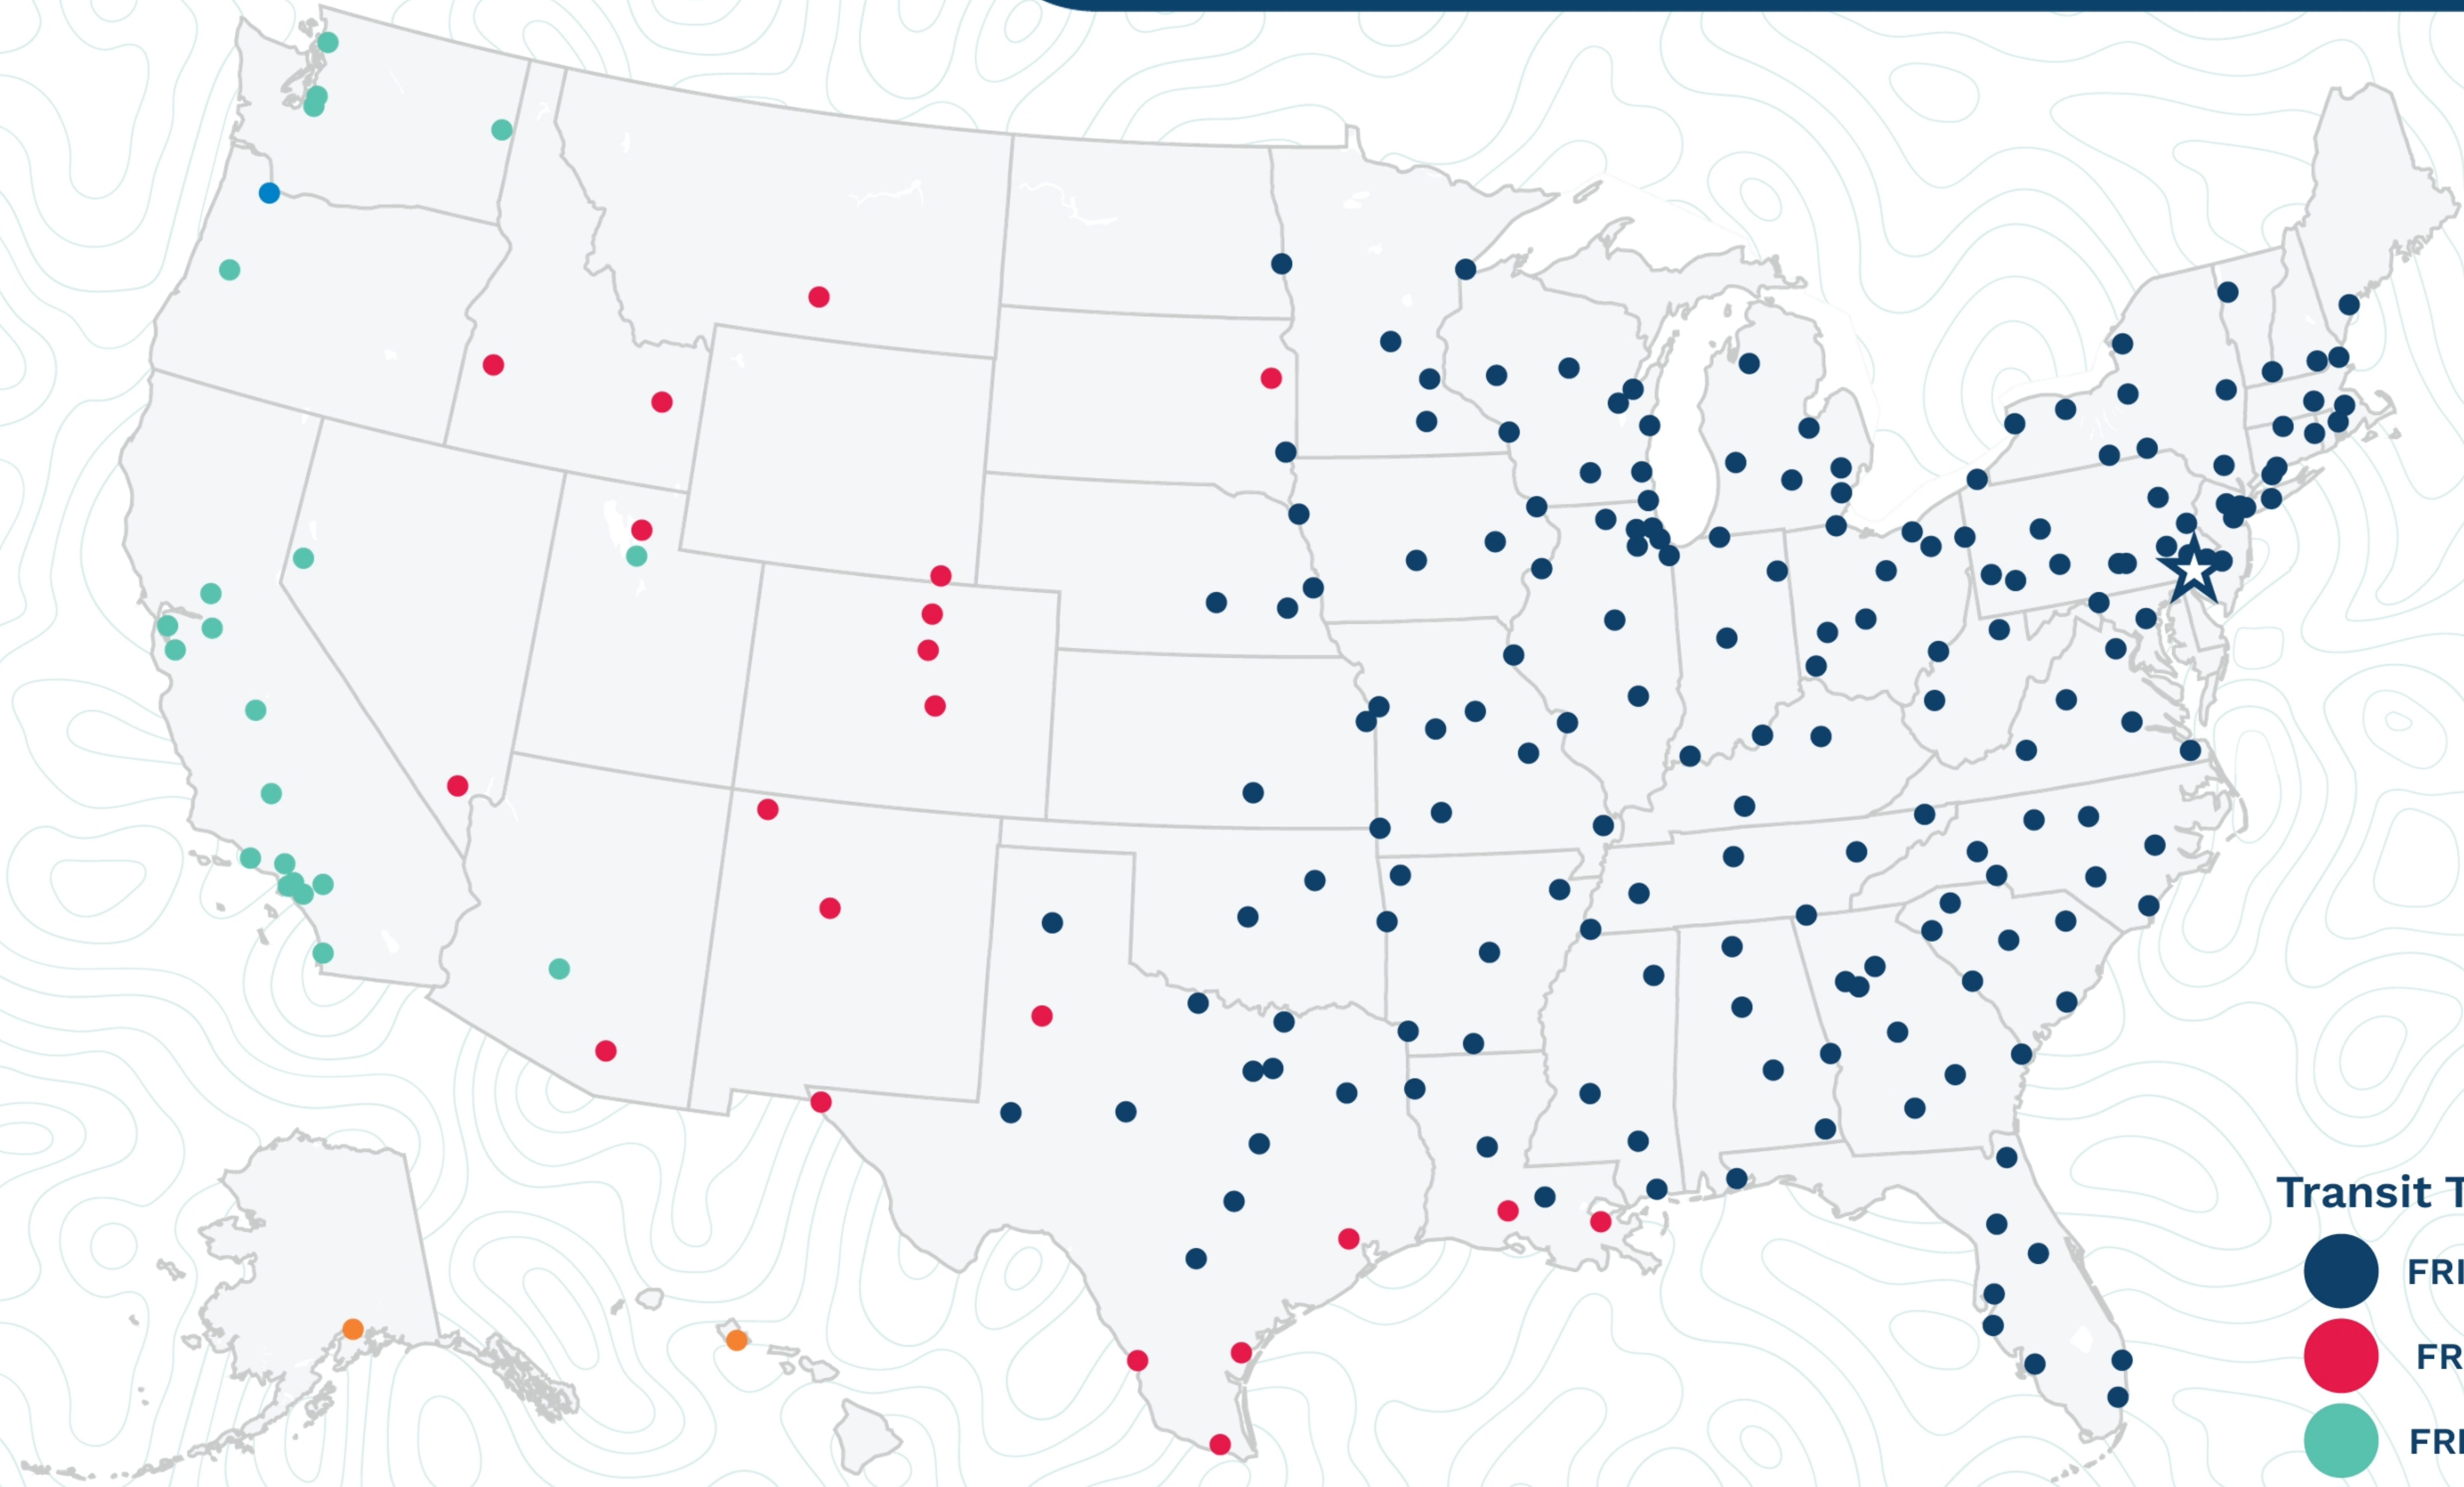

Chester

2704 Market St
Aston, PA 19014
(610) 494-7110

Transit Times*

- FRI-MON
- FRI-TUE
- FRI-WED
- FRI-THU
- FRI-FRI
- 1 WEEK +

*Map graphically represents outbound transit times to service centers and is for illustrative purposes only.