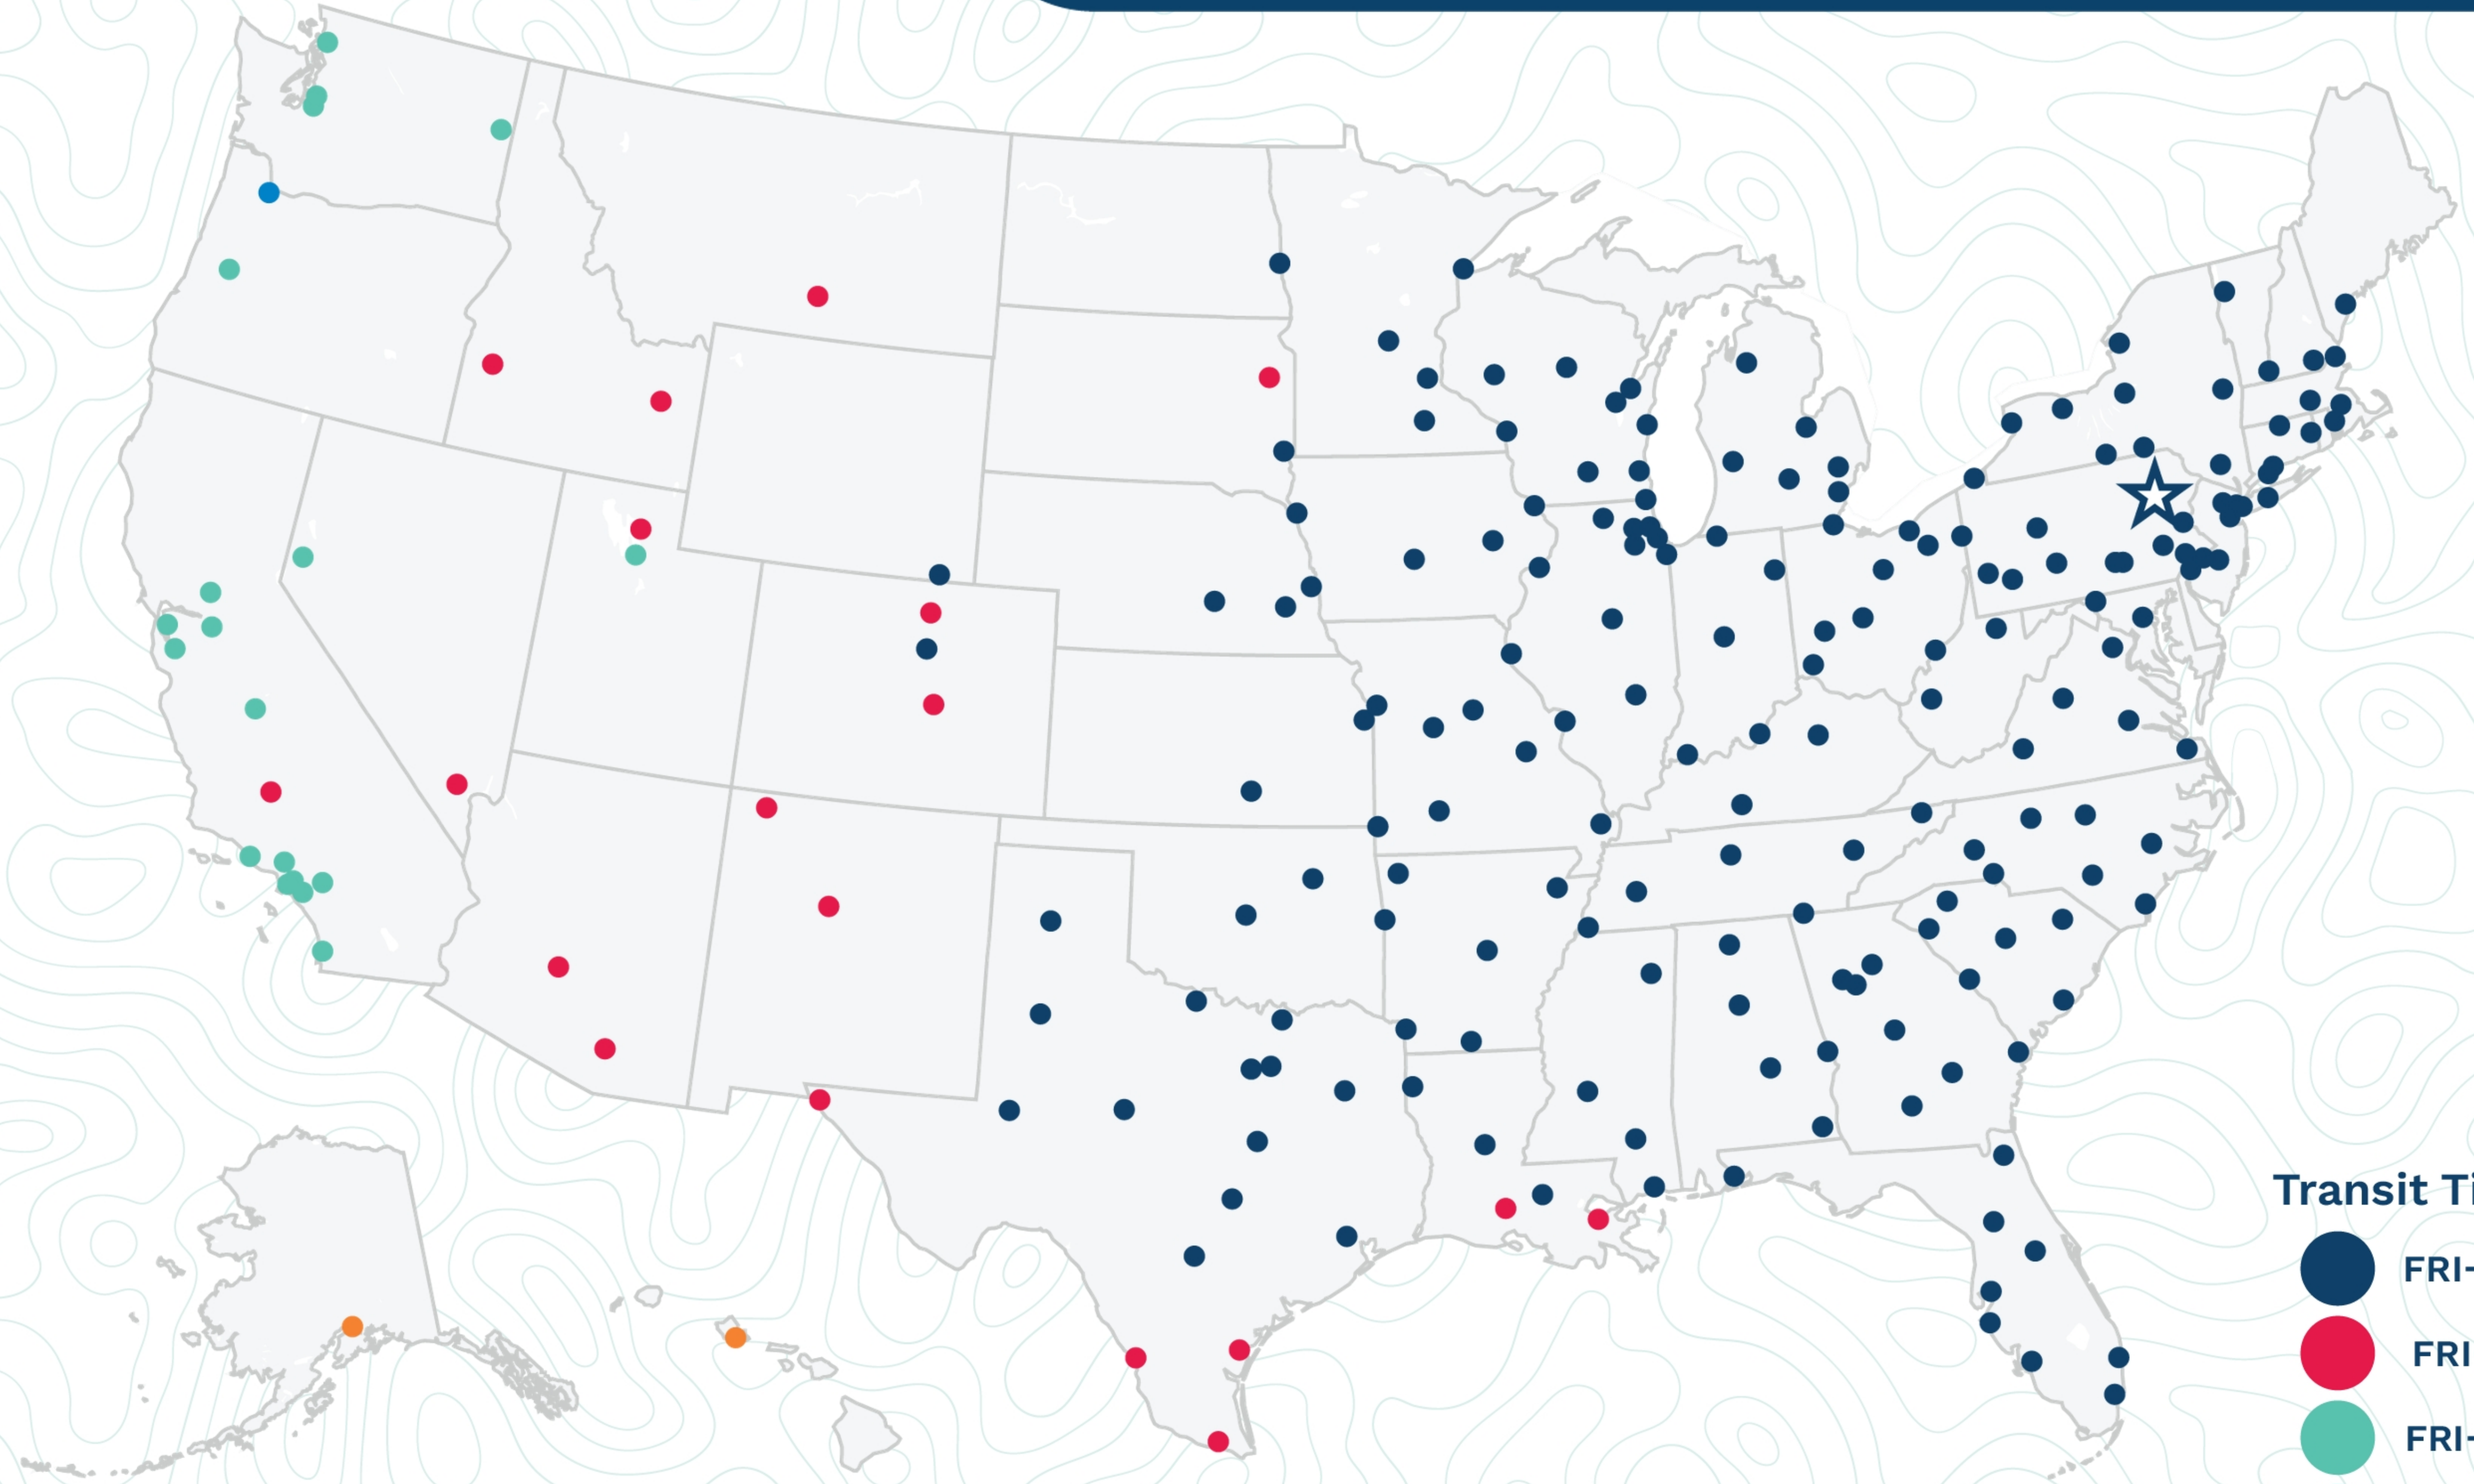

Scranton

40 New Frederick St  
Wilkes-barre, PA 18702  
(570) 822-6800

Transit Times\*

- FRI-MON
- FRI-TUE
- FRI-WED
- FRI-THU
- FRI-FRI
- 1 WEEK +

\*Map graphically represents outbound transit times to service centers and is for illustrative purposes only.