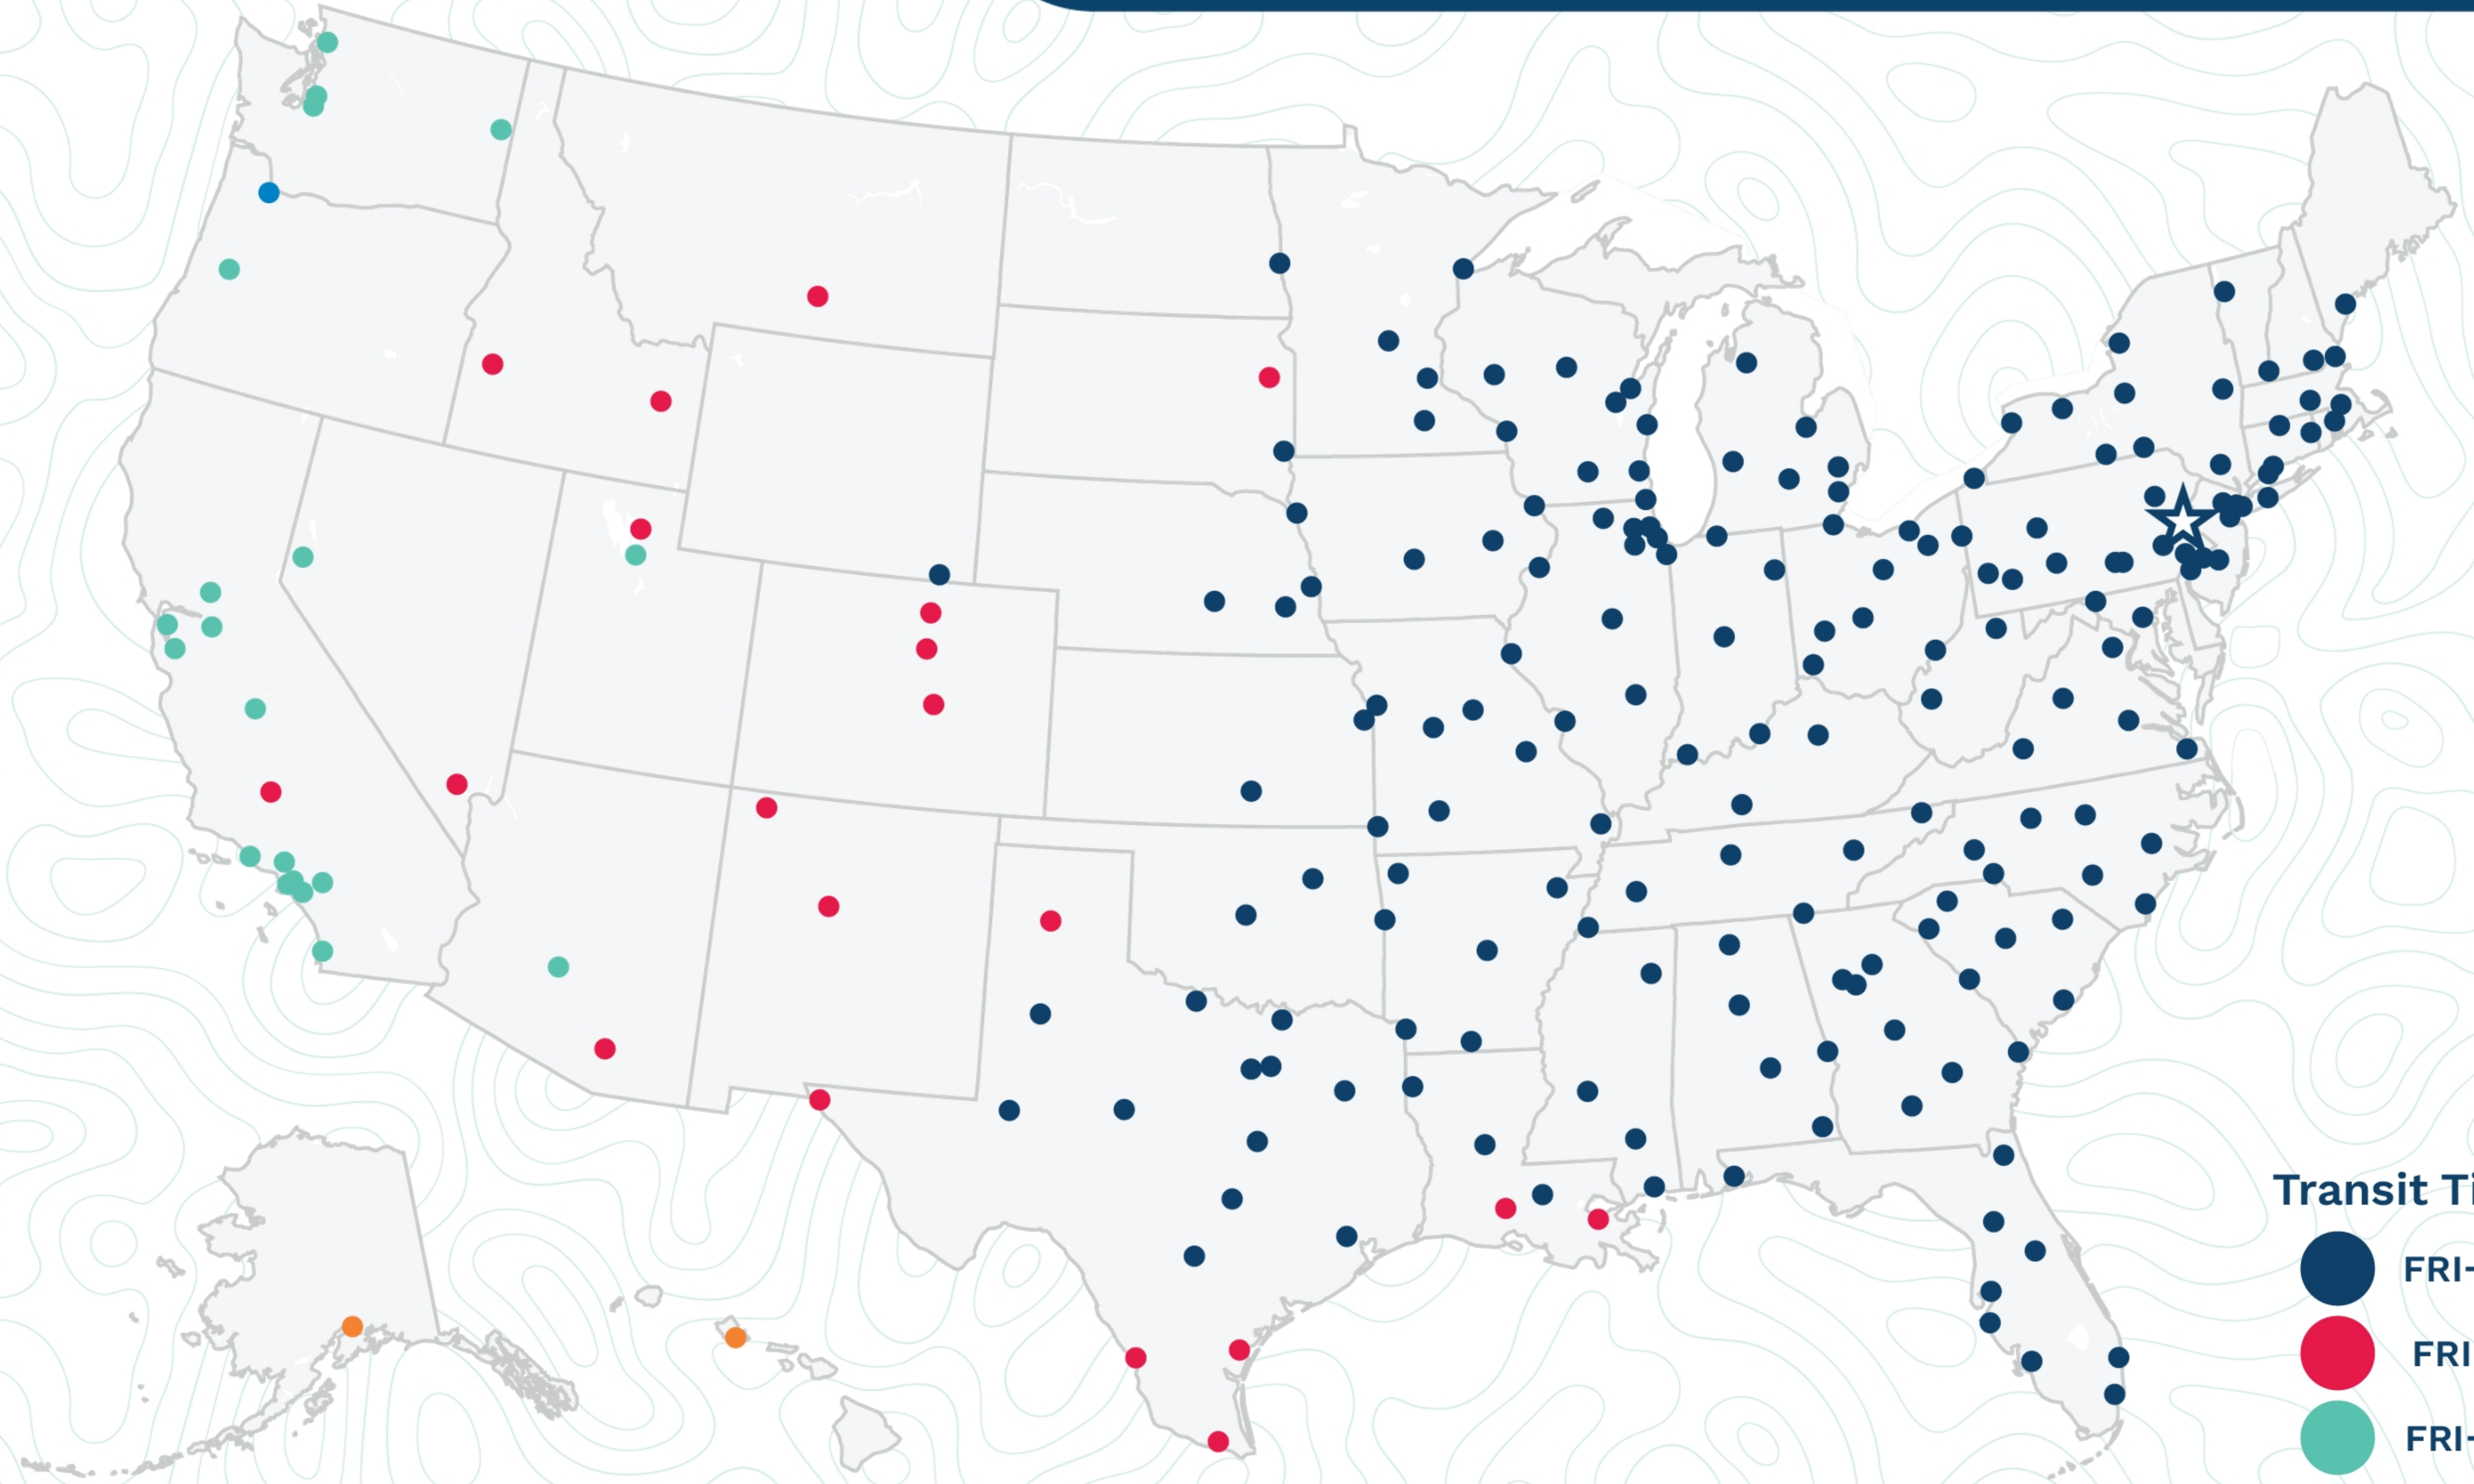

Allentown

2527 Brodhead Rd  
Bethlehem, PA 18020  
(610) 395-8300

\*Map graphically represents outbound transit times to service centers and is for illustrative purposes only.