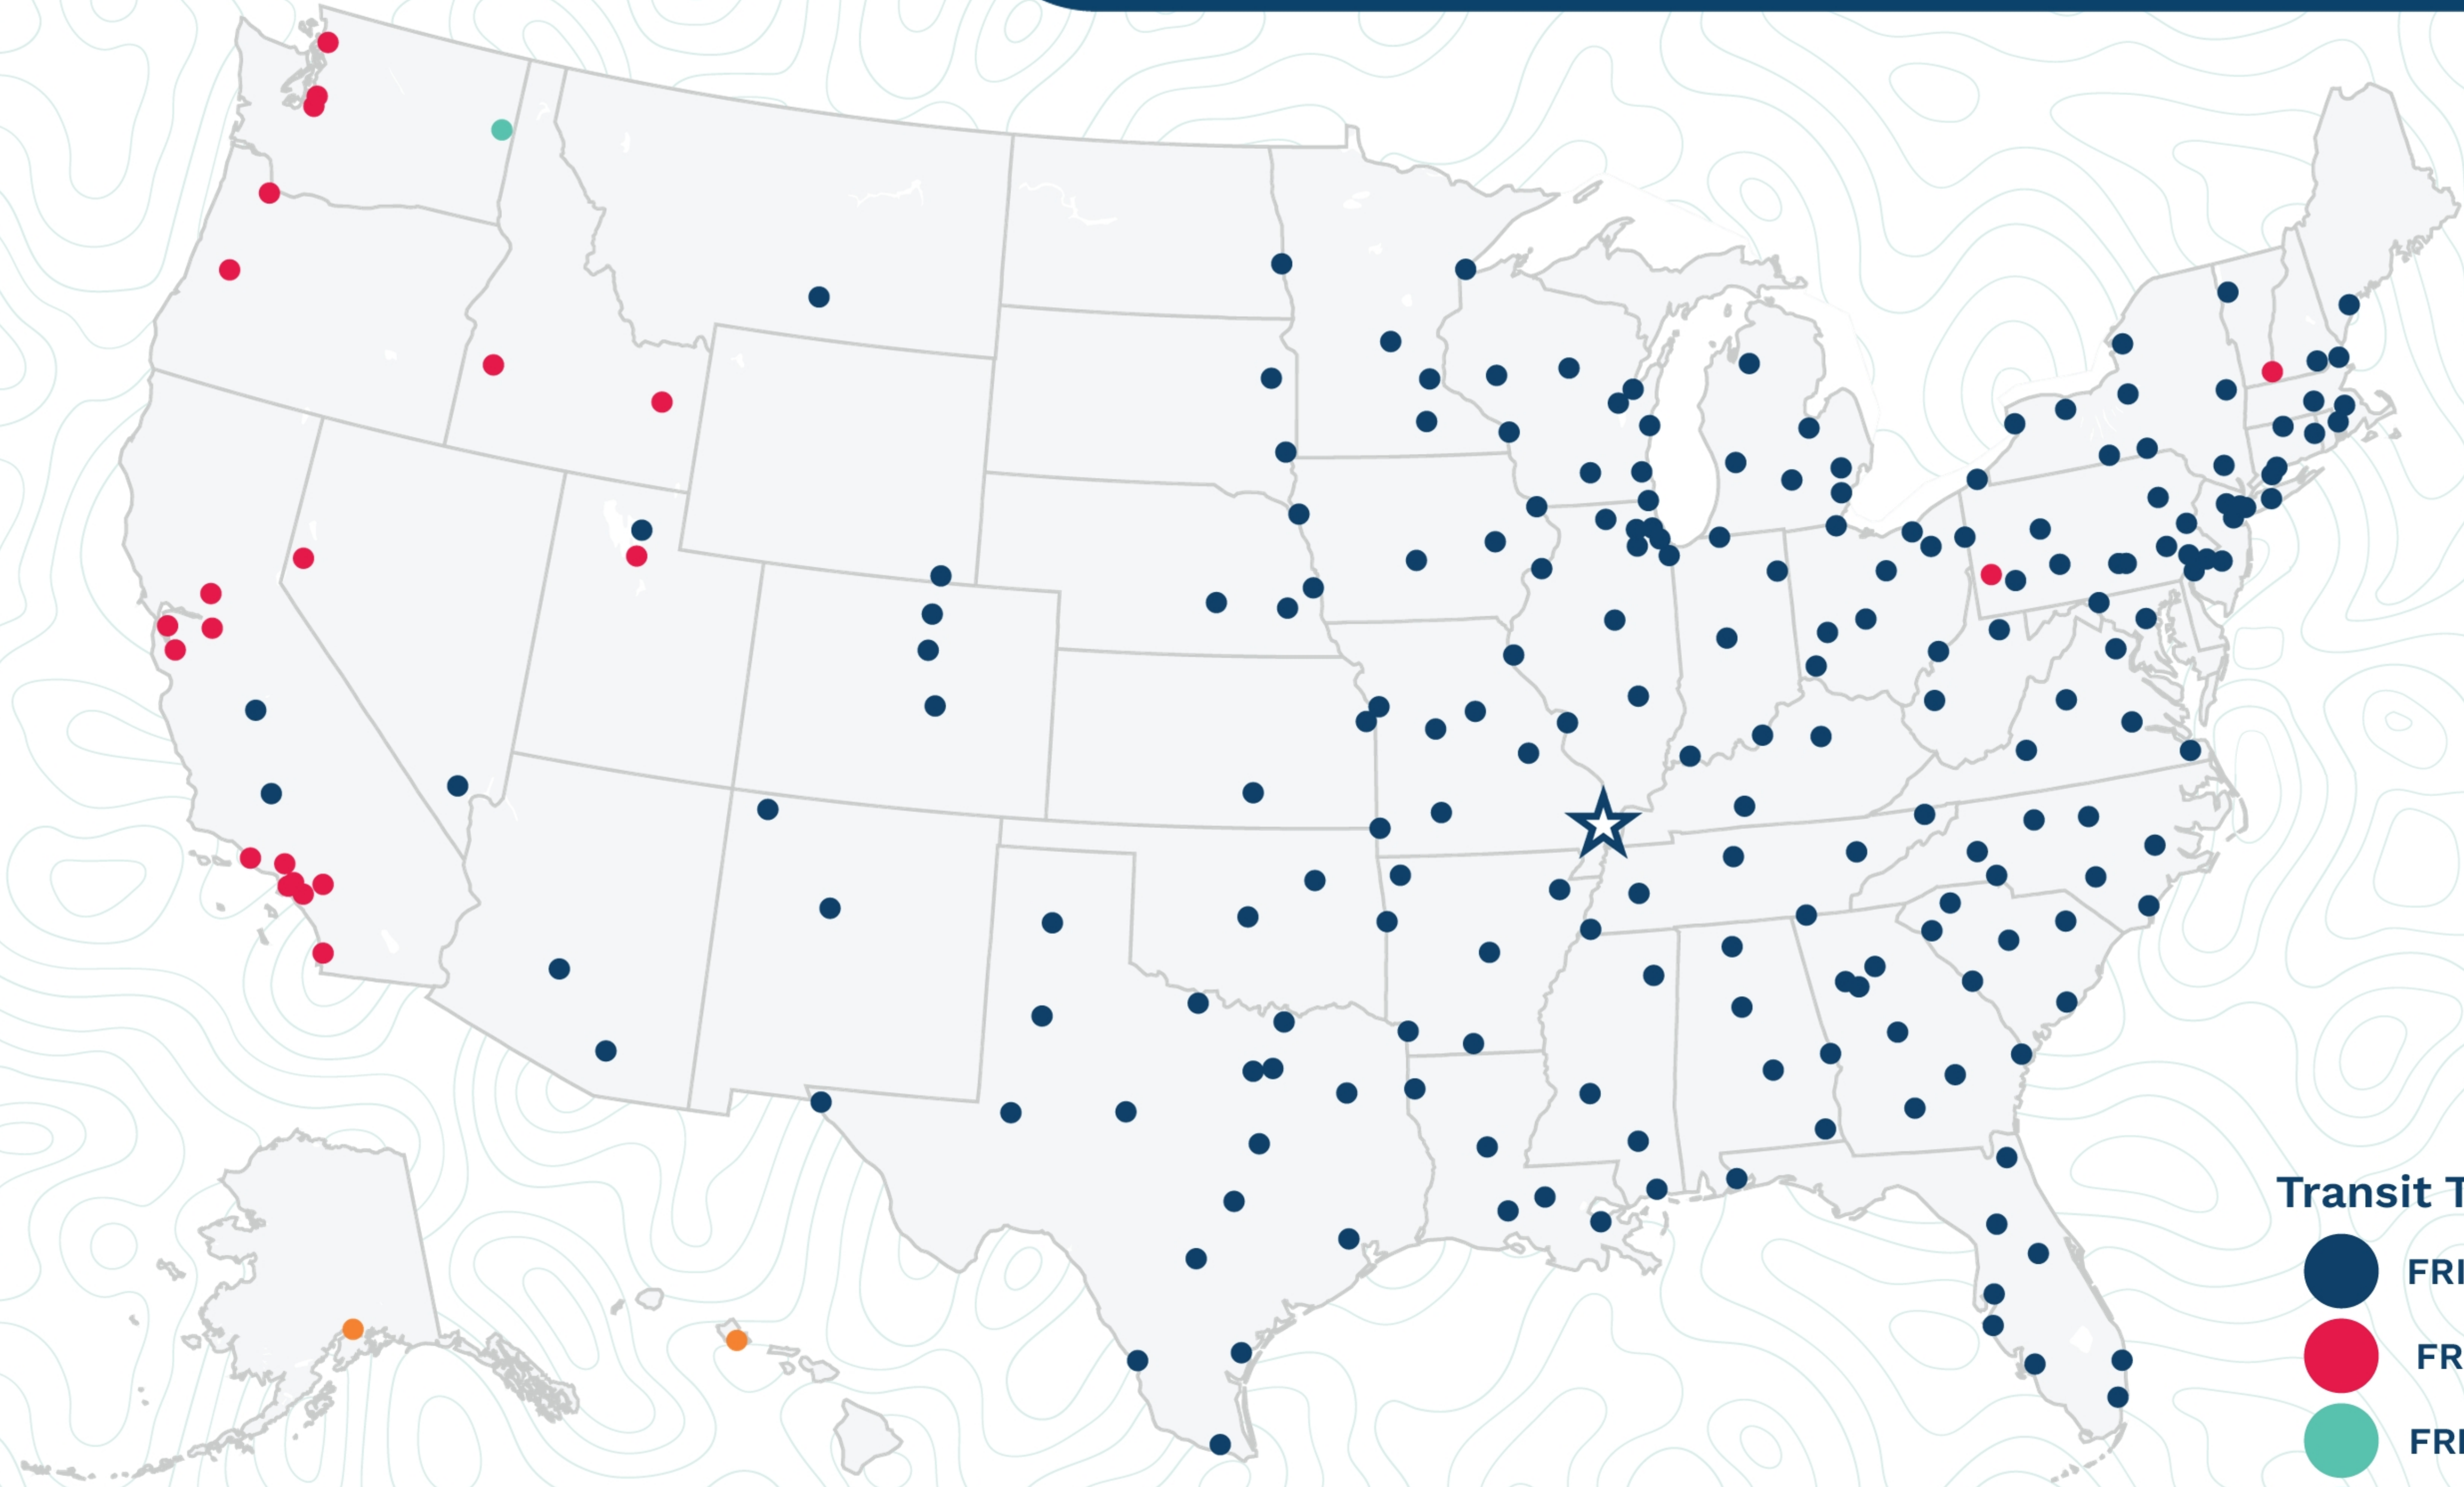

**Sikeston**

126 Industrial Drive  
Sikeston, MO 63801  
(573) 472-5909

**Transit Times\***

-  FRI-MON
-  FRI-TUE
-  FRI-WED
-  FRI-THU
-  FRI-FRI
-  1 WEEK +

\*Map graphically represents outbound transit times to service centers and is for illustrative purposes only.