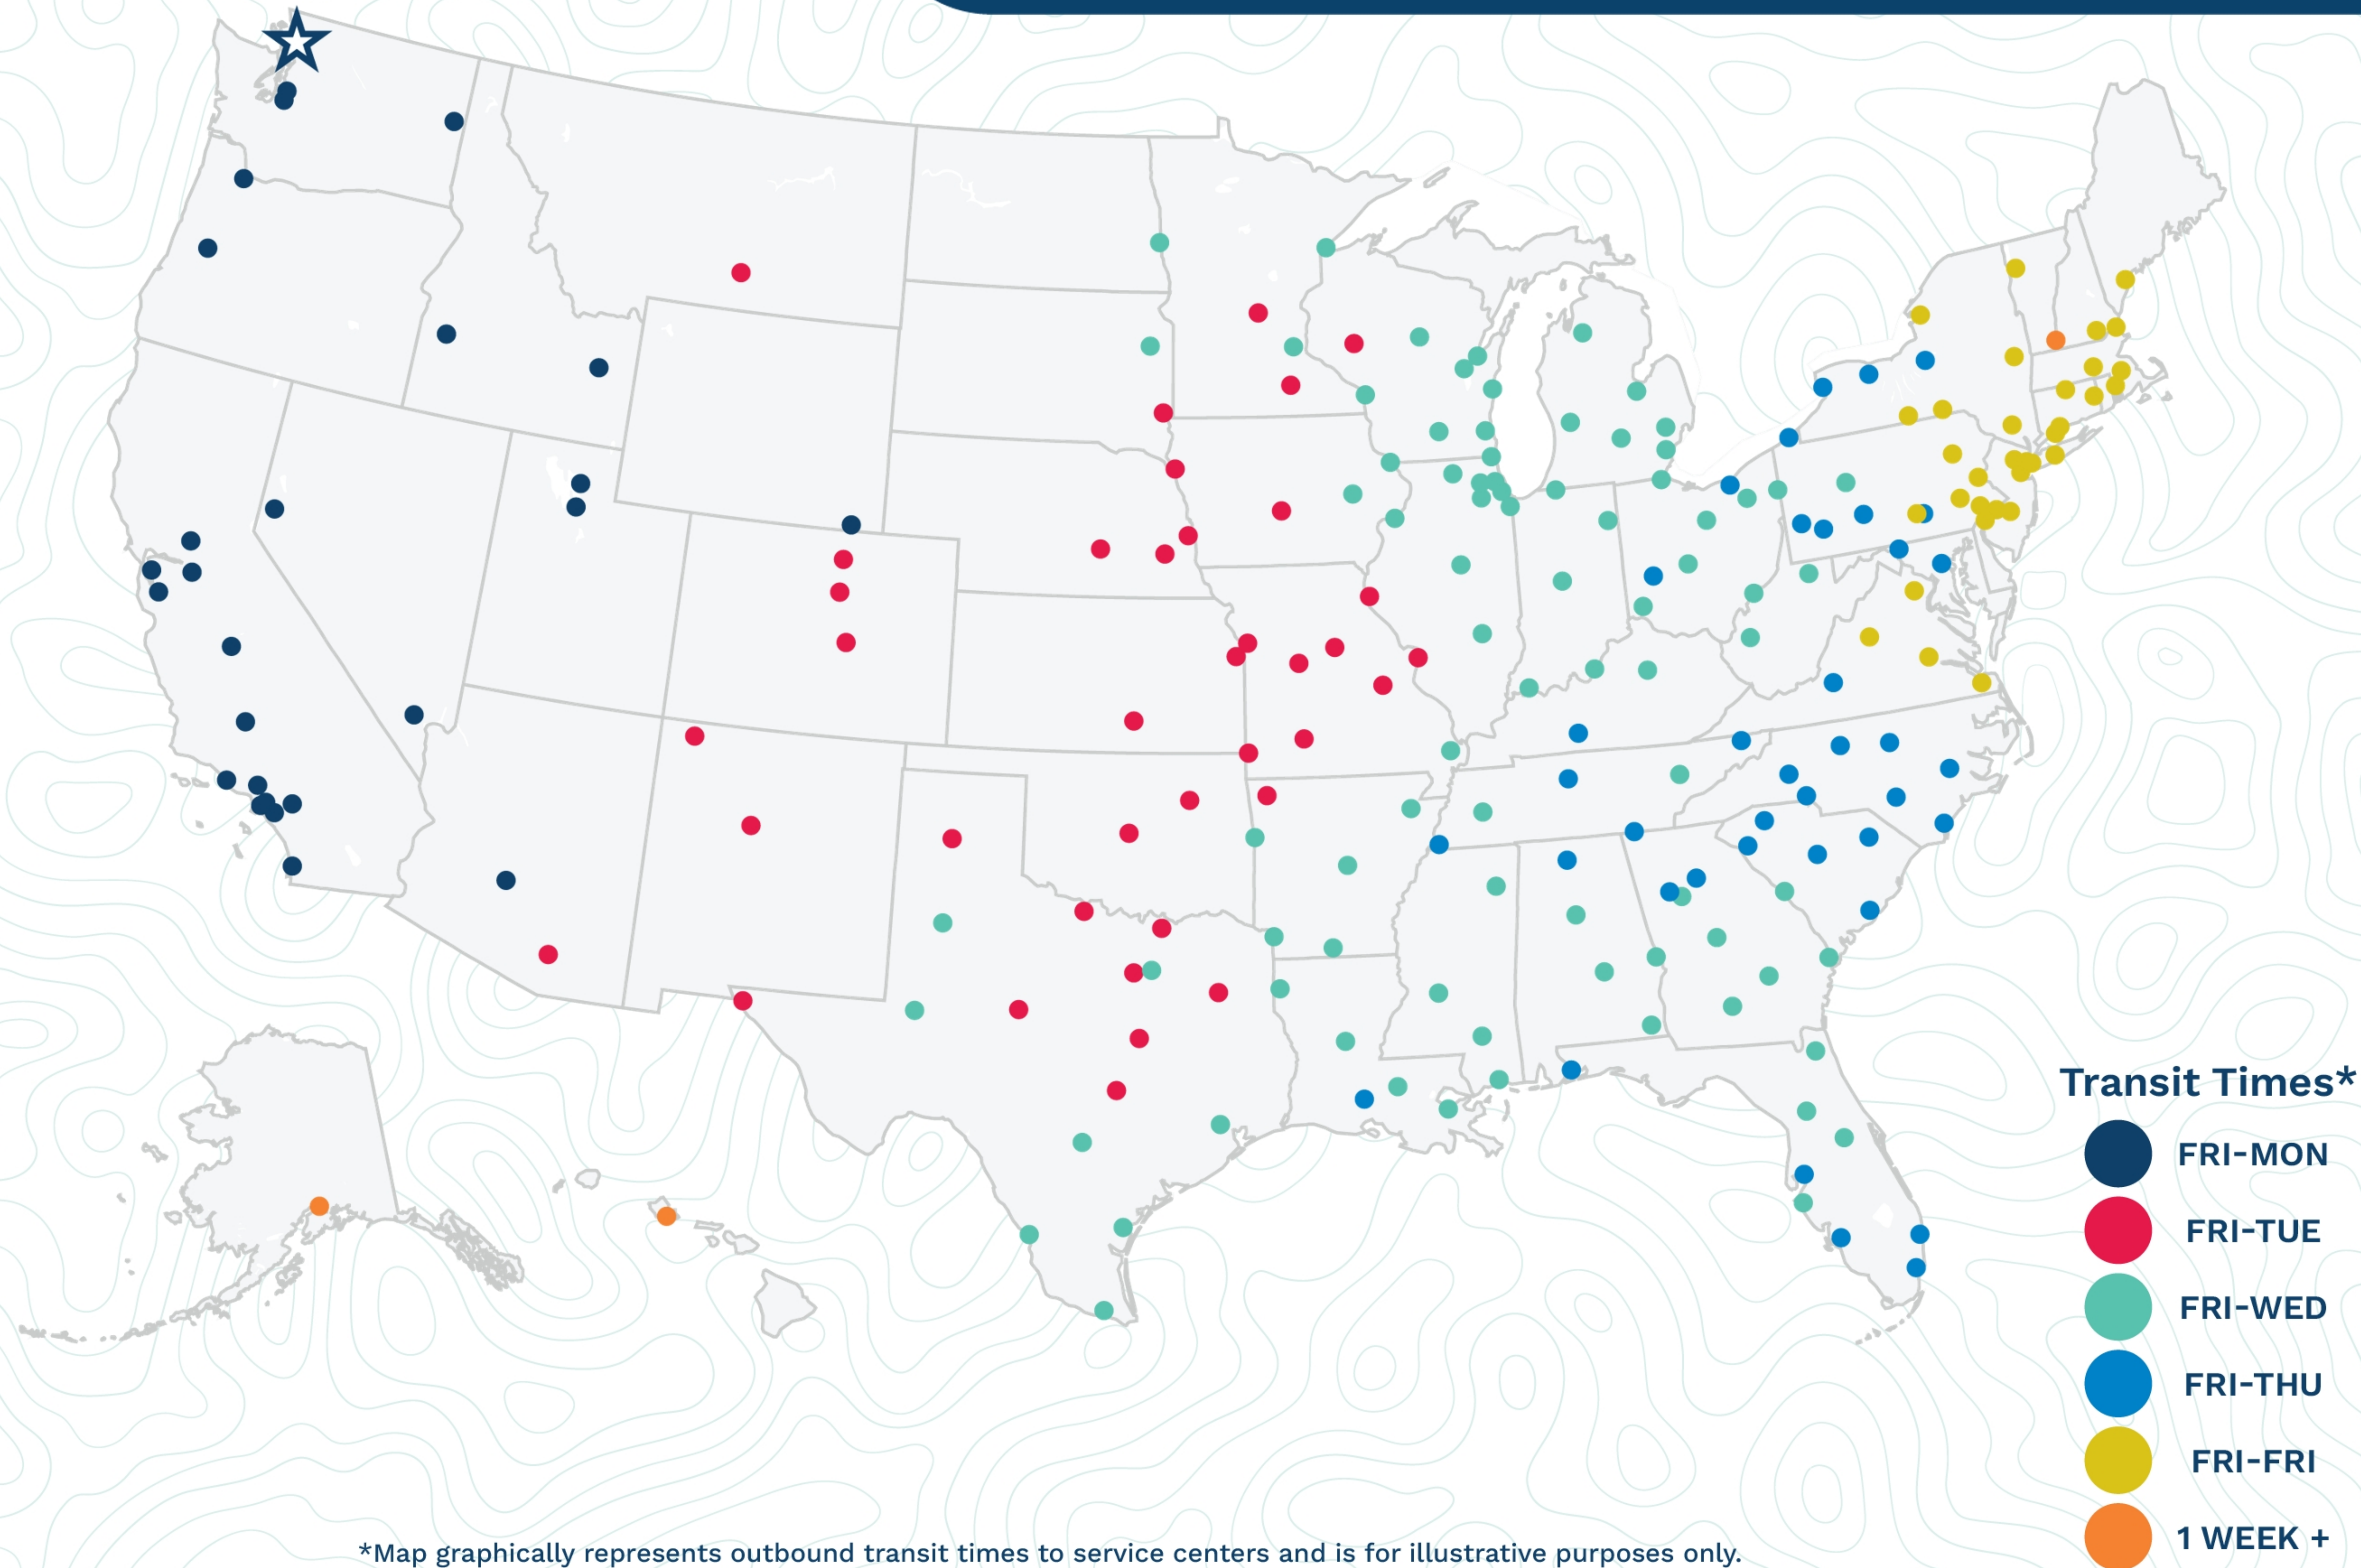

## Mt Vernon

2829 Old Highway 99 South  
Mount Vernon, WA 98273  
(360) 848-1837

\*Map graphically represents outbound transit times to service centers and is for illustrative purposes only.