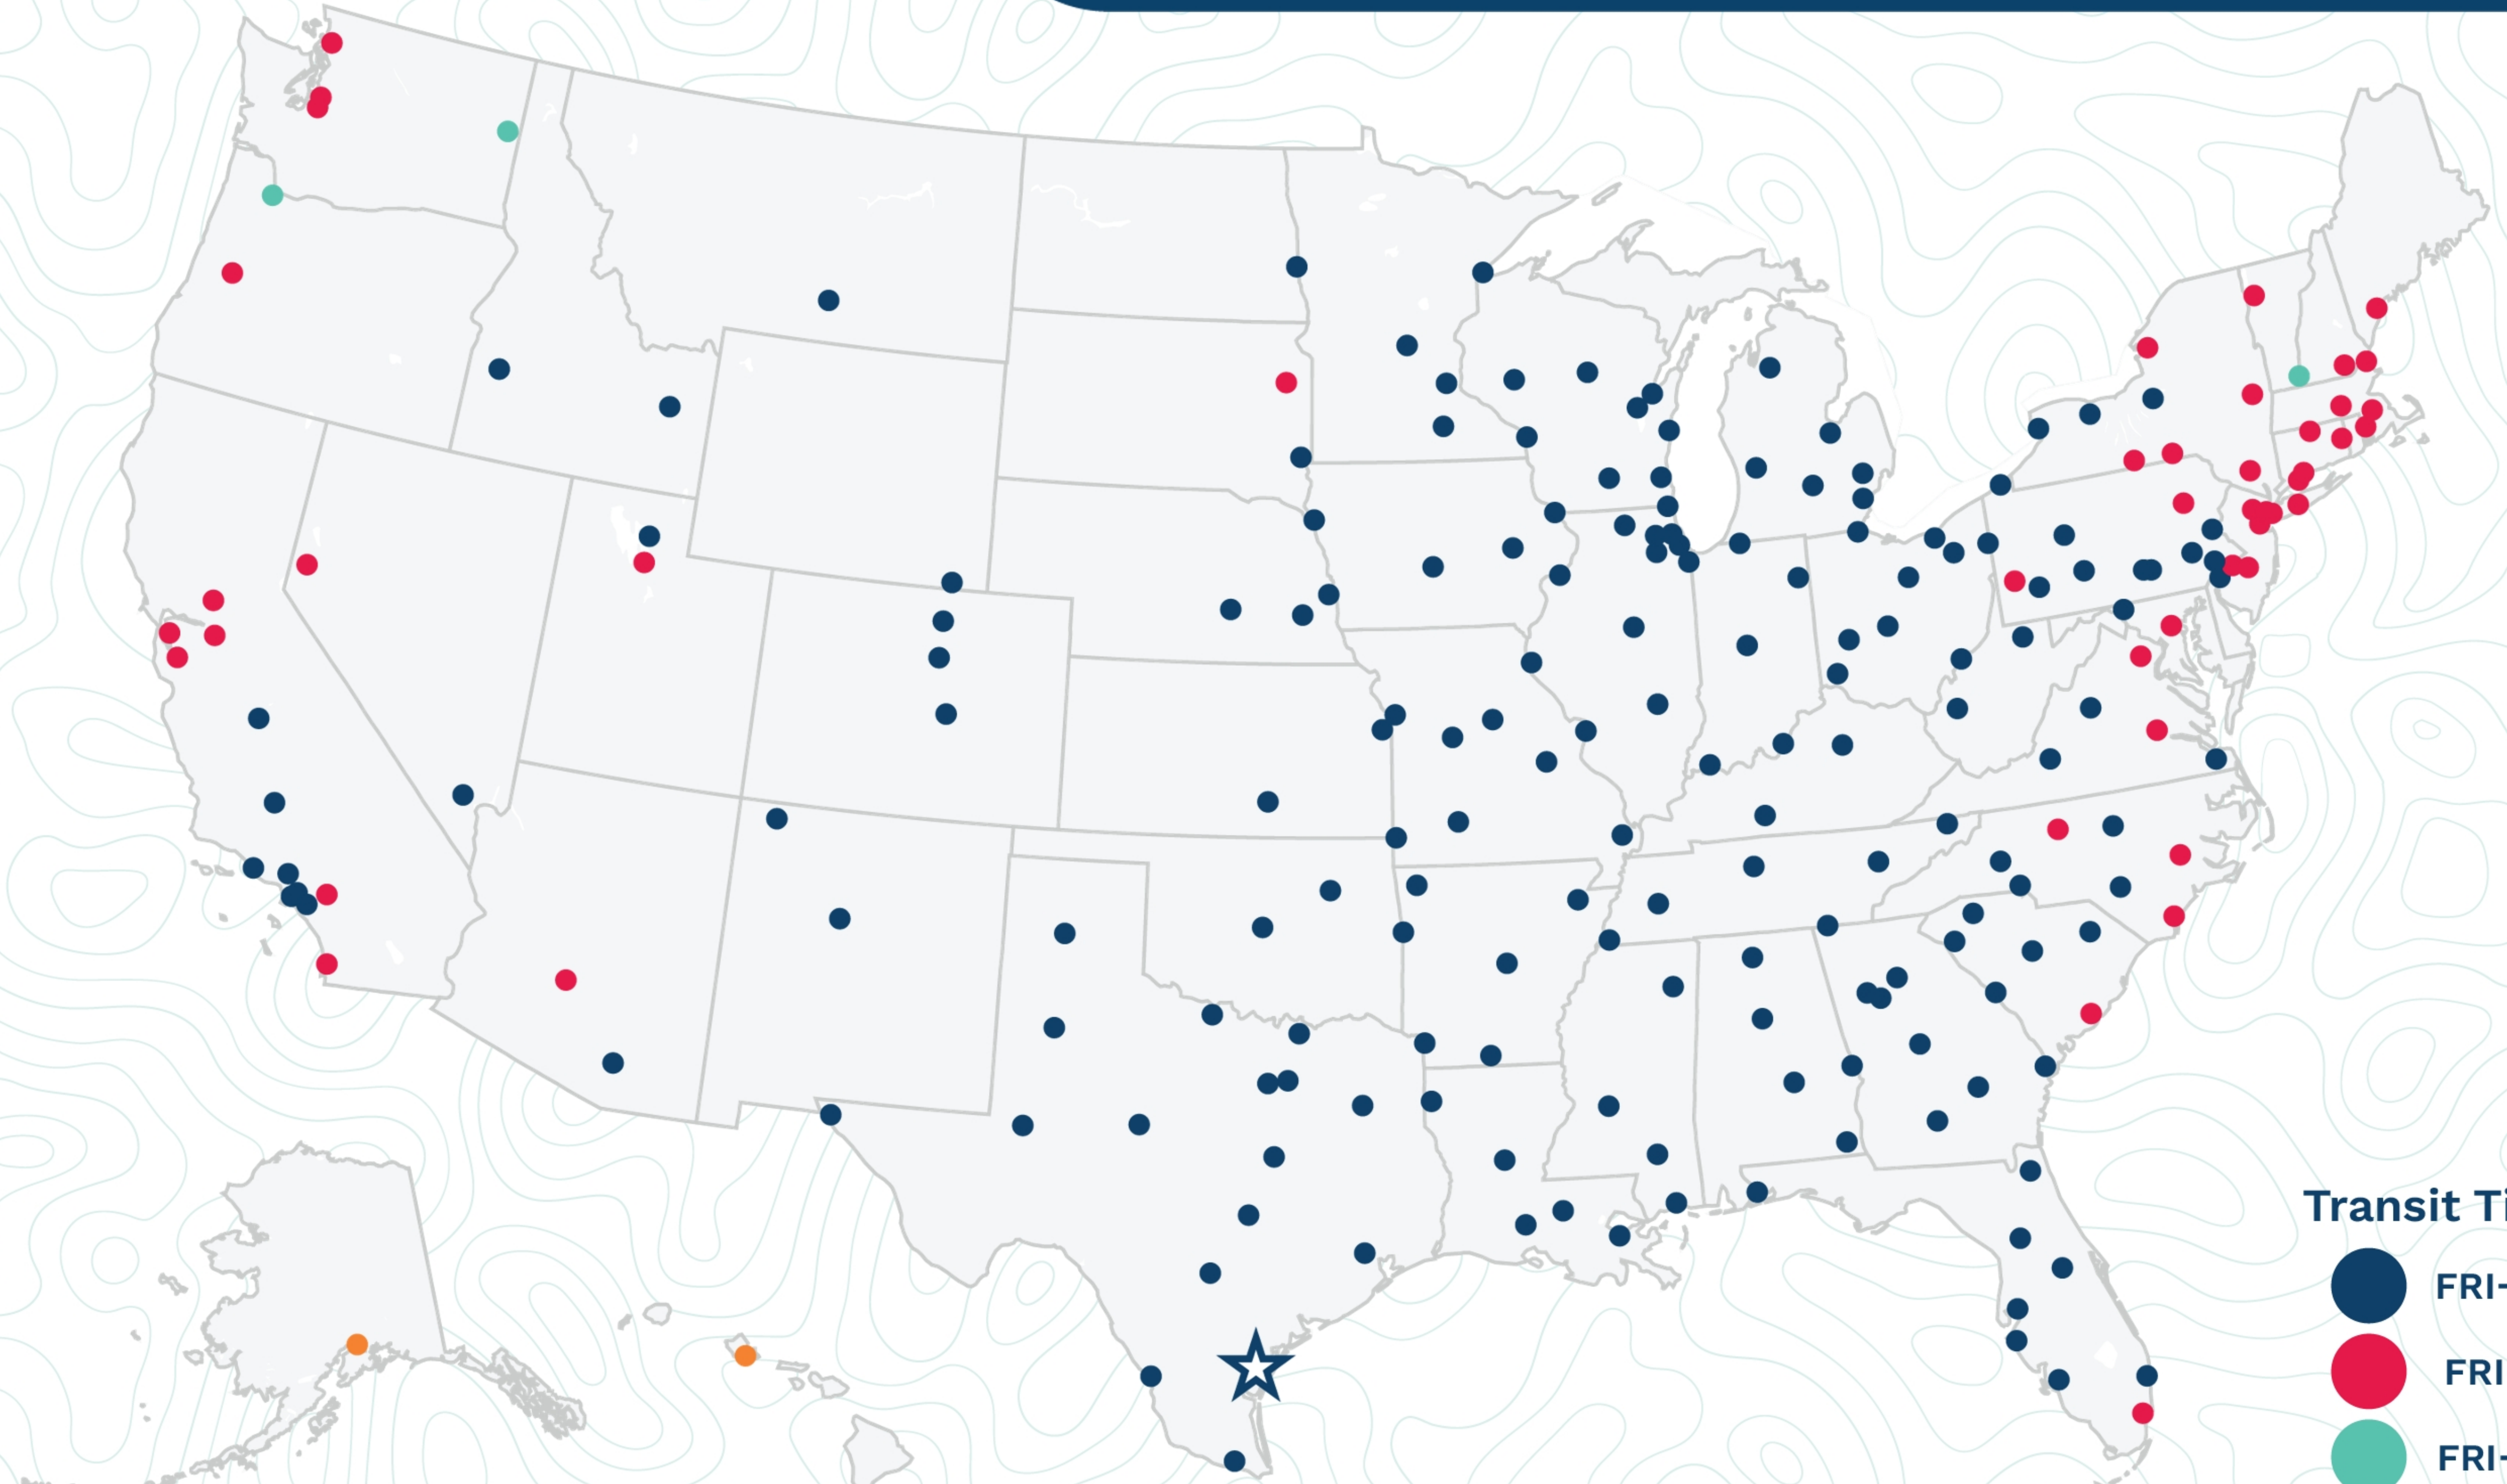

Corpus Christi

320 Hereford Rd
Corpus Christi, TX 78408
(361) 289-6086

Transit Times*

- FRI-MON
- FRI-TUE
- FRI-WED
- FRI-THU
- FRI-FRI
- 1 WEEK +

*Map graphically represents outbound transit times to service centers and is for illustrative purposes only.