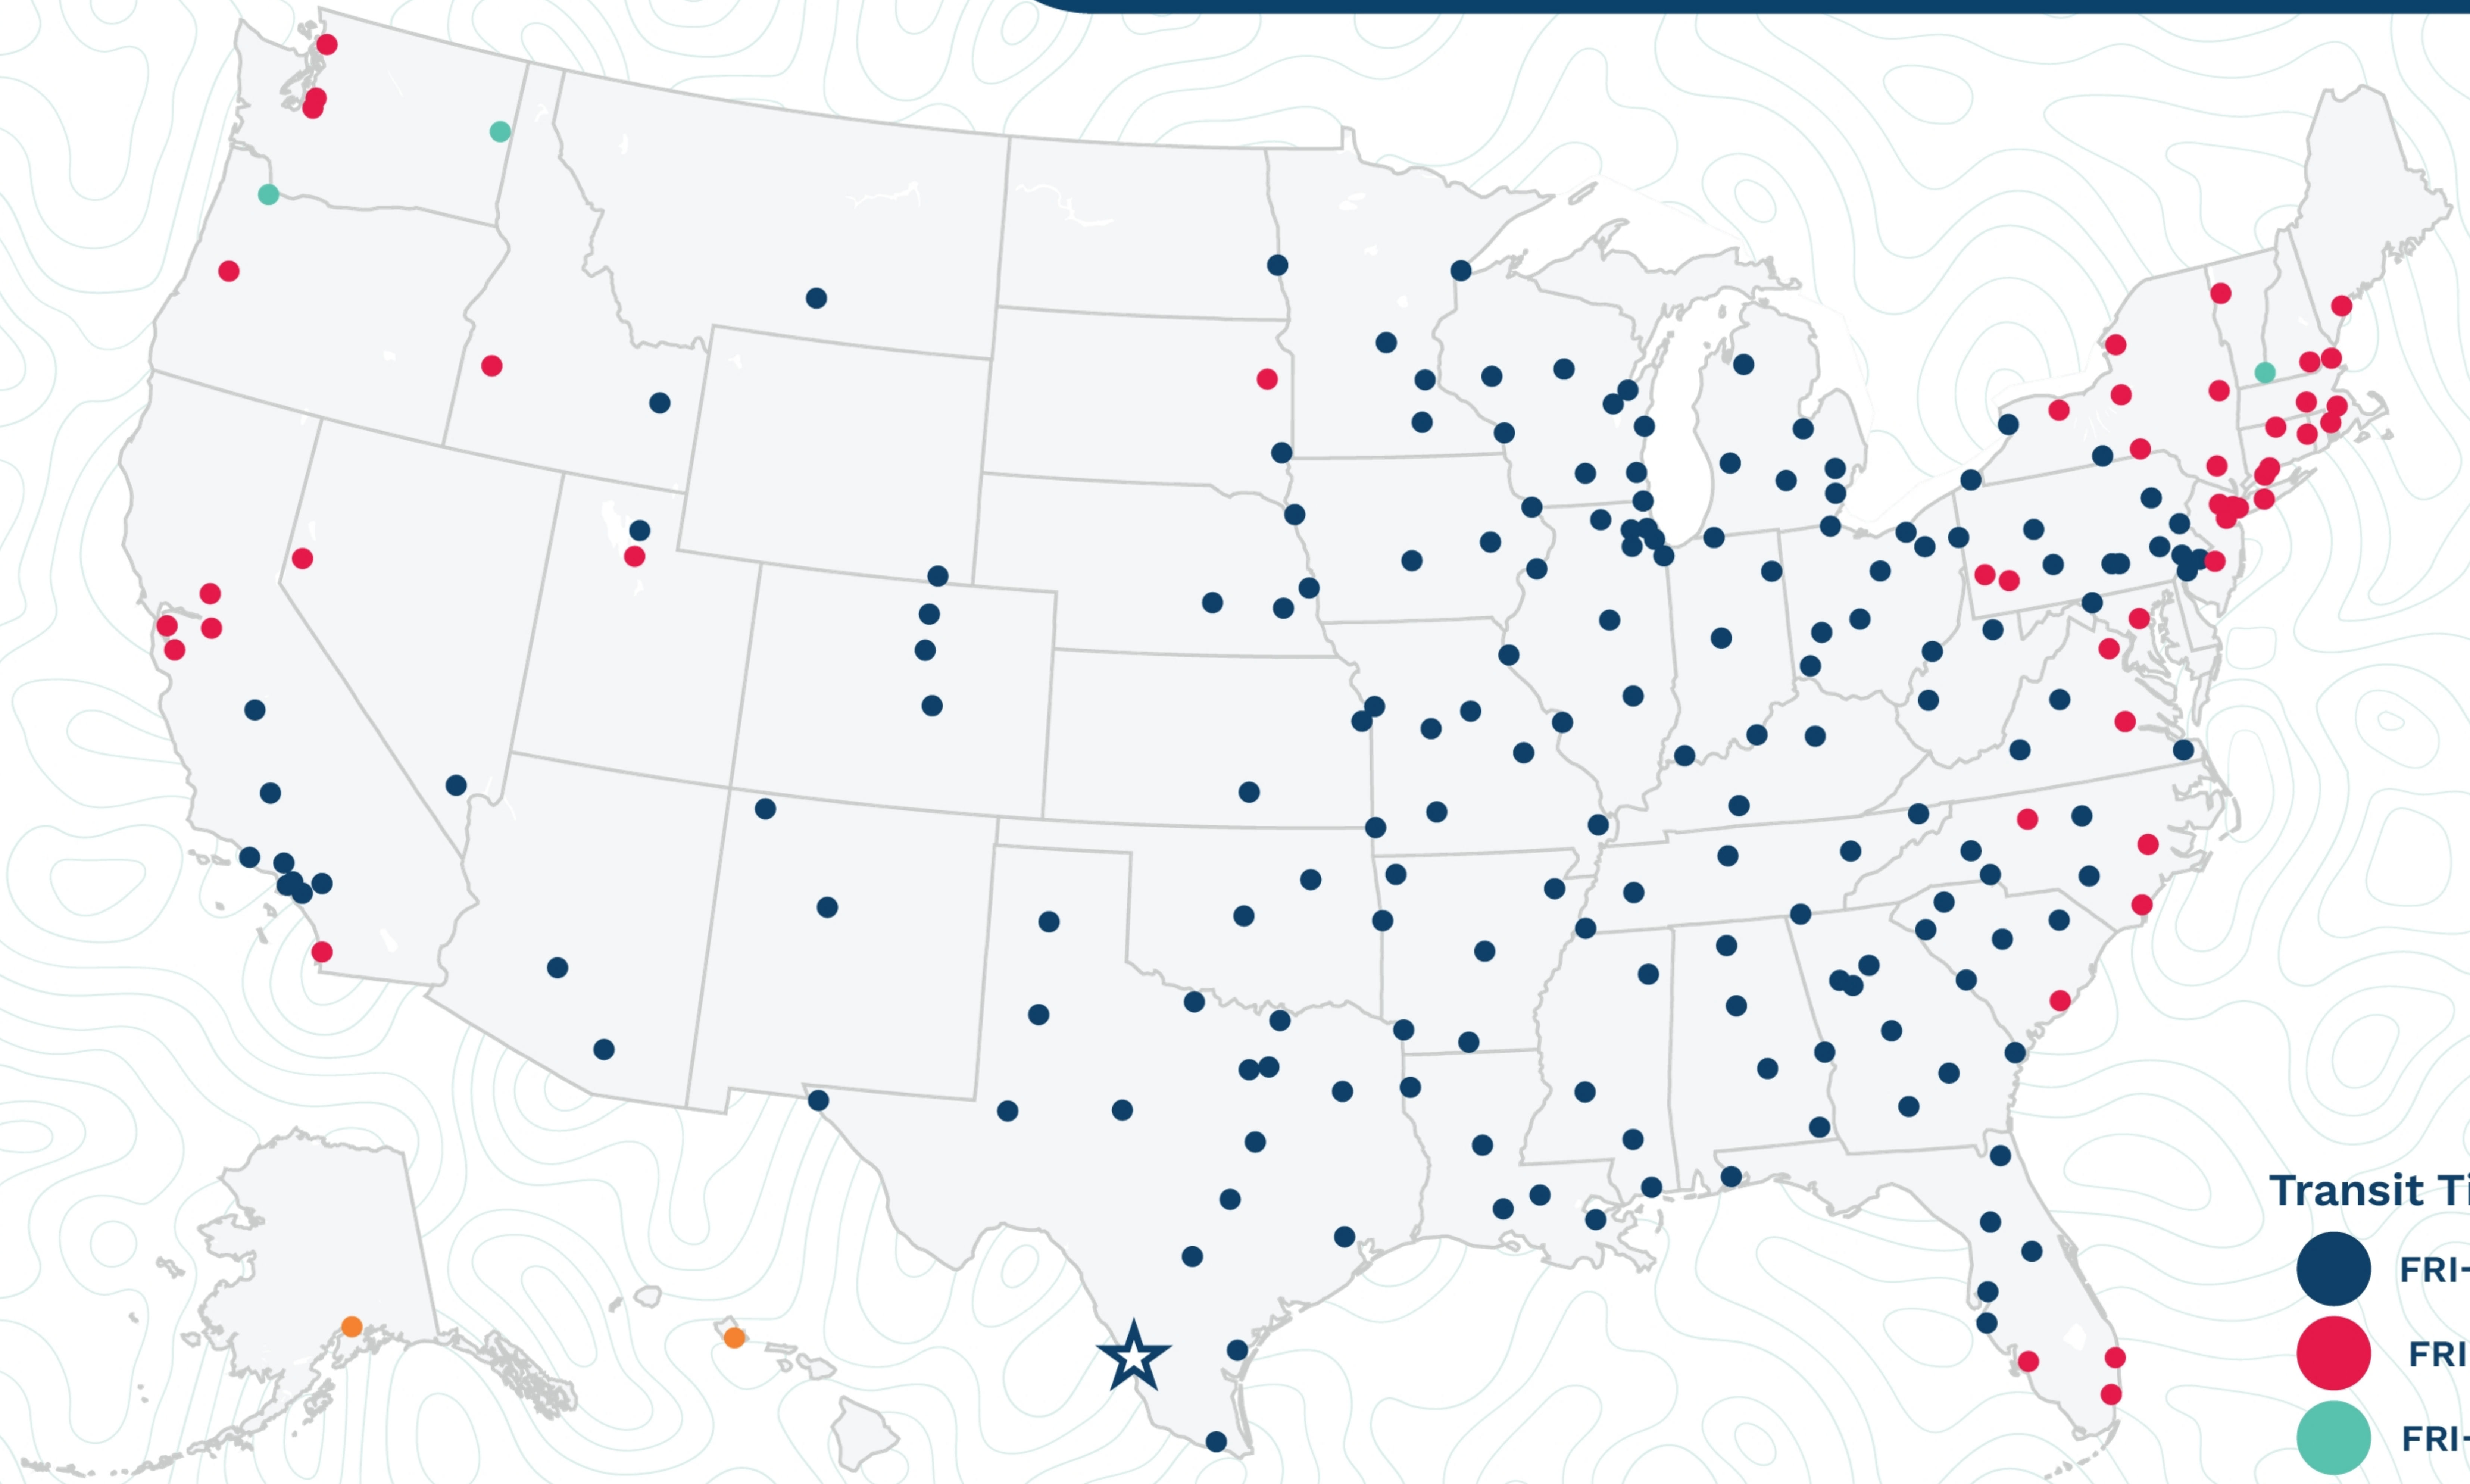

Laredo

11802 Mines Rd
Laredo, TX 78045
(956) 722-0723

Transit Times*

- FRI-MON
- FRI-TUE
- FRI-WED
- FRI-THU
- FRI-FRI
- 1 WEEK +

*Map graphically represents outbound transit times to service centers and is for illustrative purposes only.