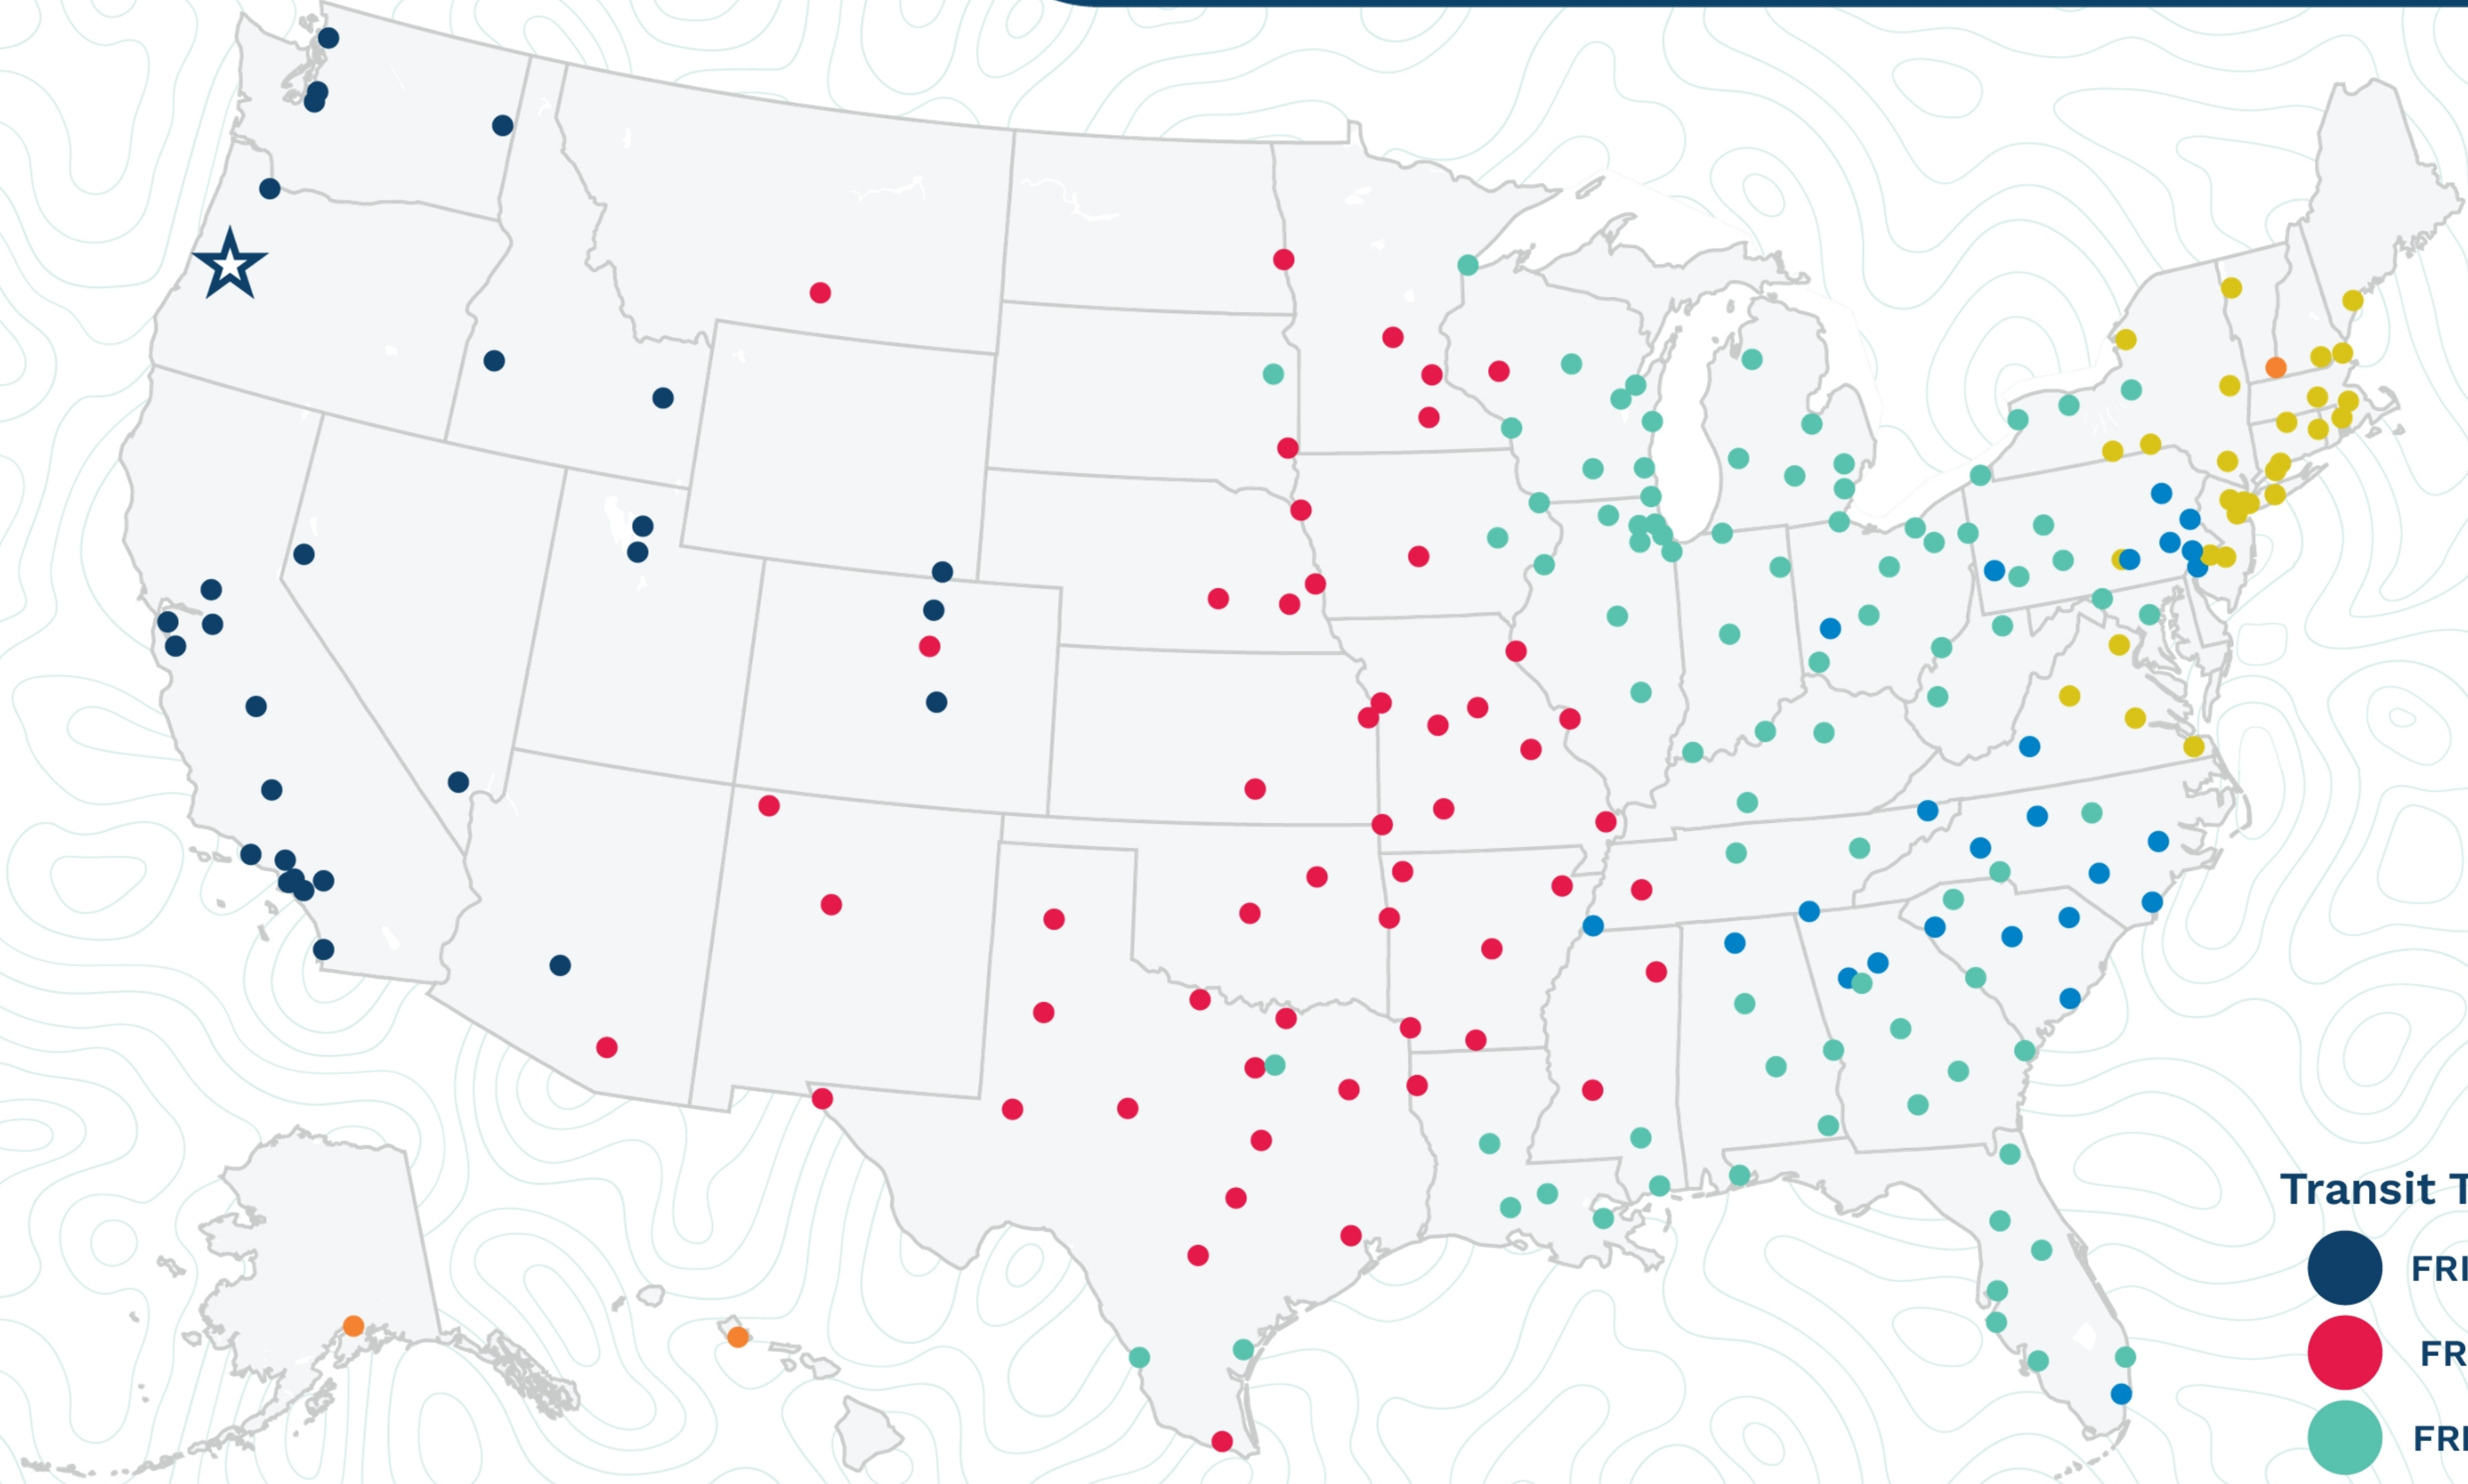

Eugene

3030 W 7th Pl  
Eugene, OR 97402  
(541) 344-1195

Transit Times\*

- FRI-MON
- FRI-TUE
- FRI-WED
- FRI-THU
- FRI-FRI
- 1 WEEK +

\*Map graphically represents outbound transit times to service centers and is for illustrative purposes only.