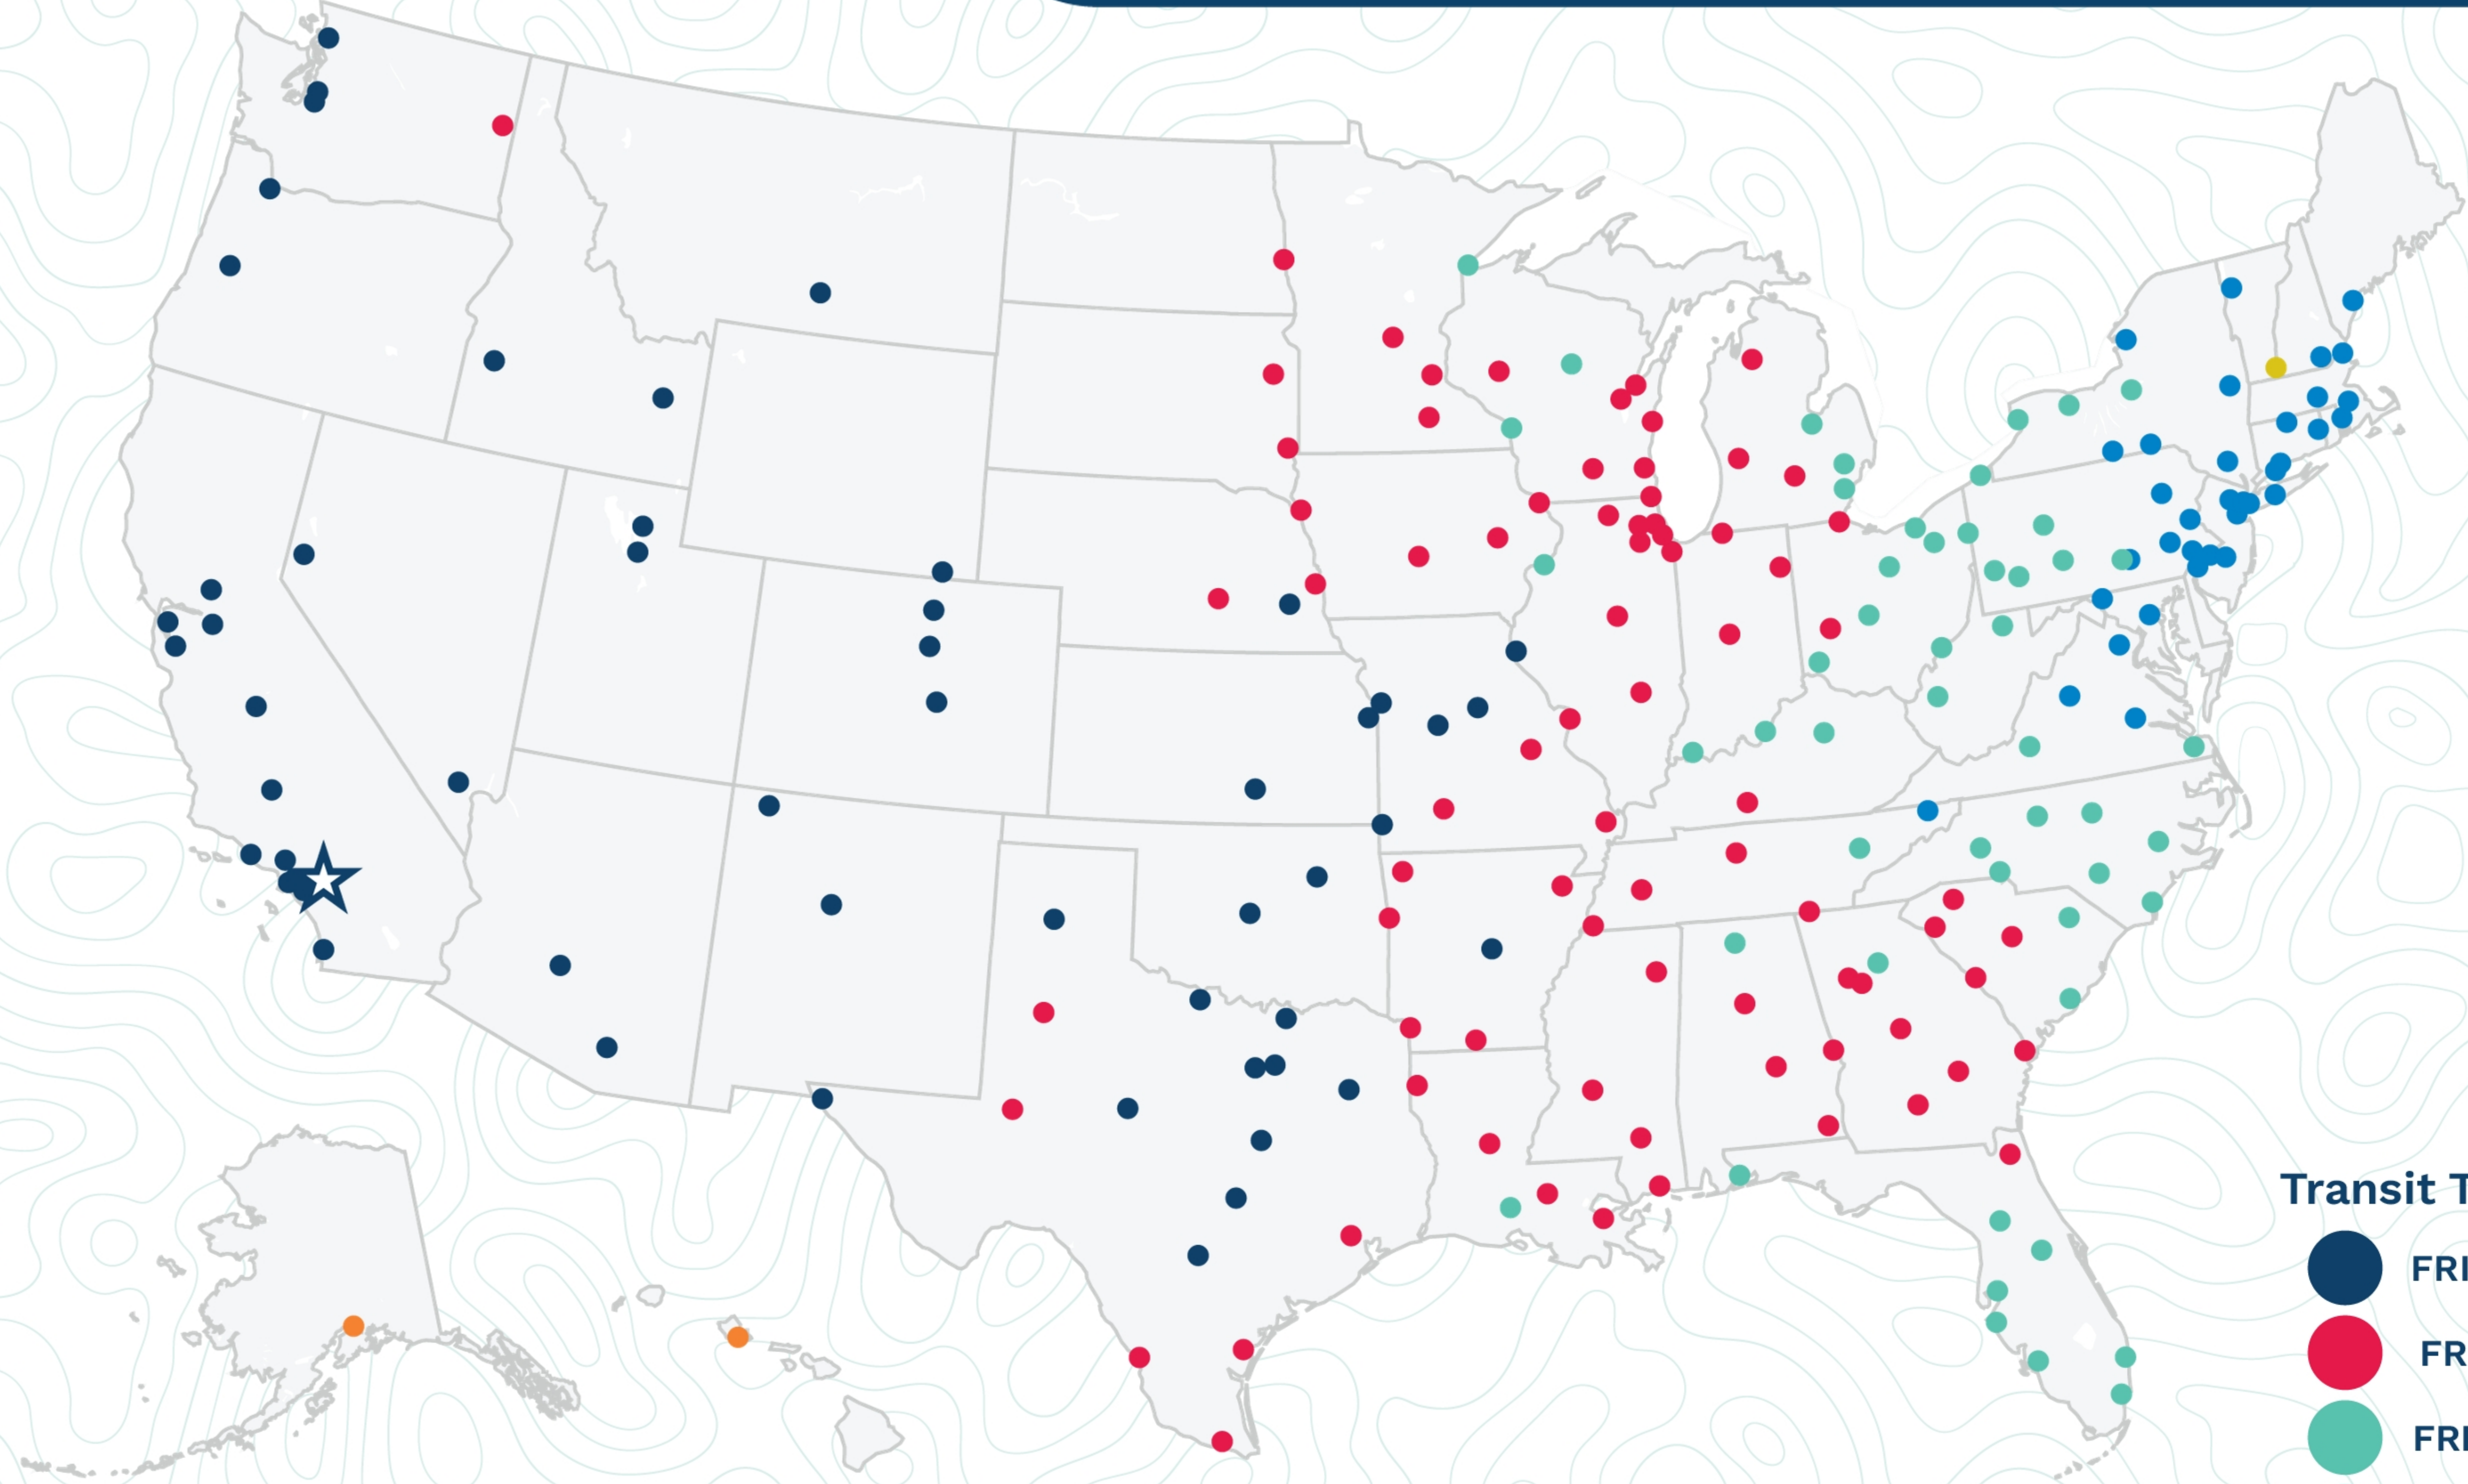

San Bernardino

10744 Almond Ave
Fontana, CA 92337
(909) 355-9805

Transit Times*

- FRI-MON
- FRI-TUE
- FRI-WED
- FRI-THU
- FRI-FRI
- 1 WEEK +

*Map graphically represents outbound transit times to service centers and is for illustrative purposes only.