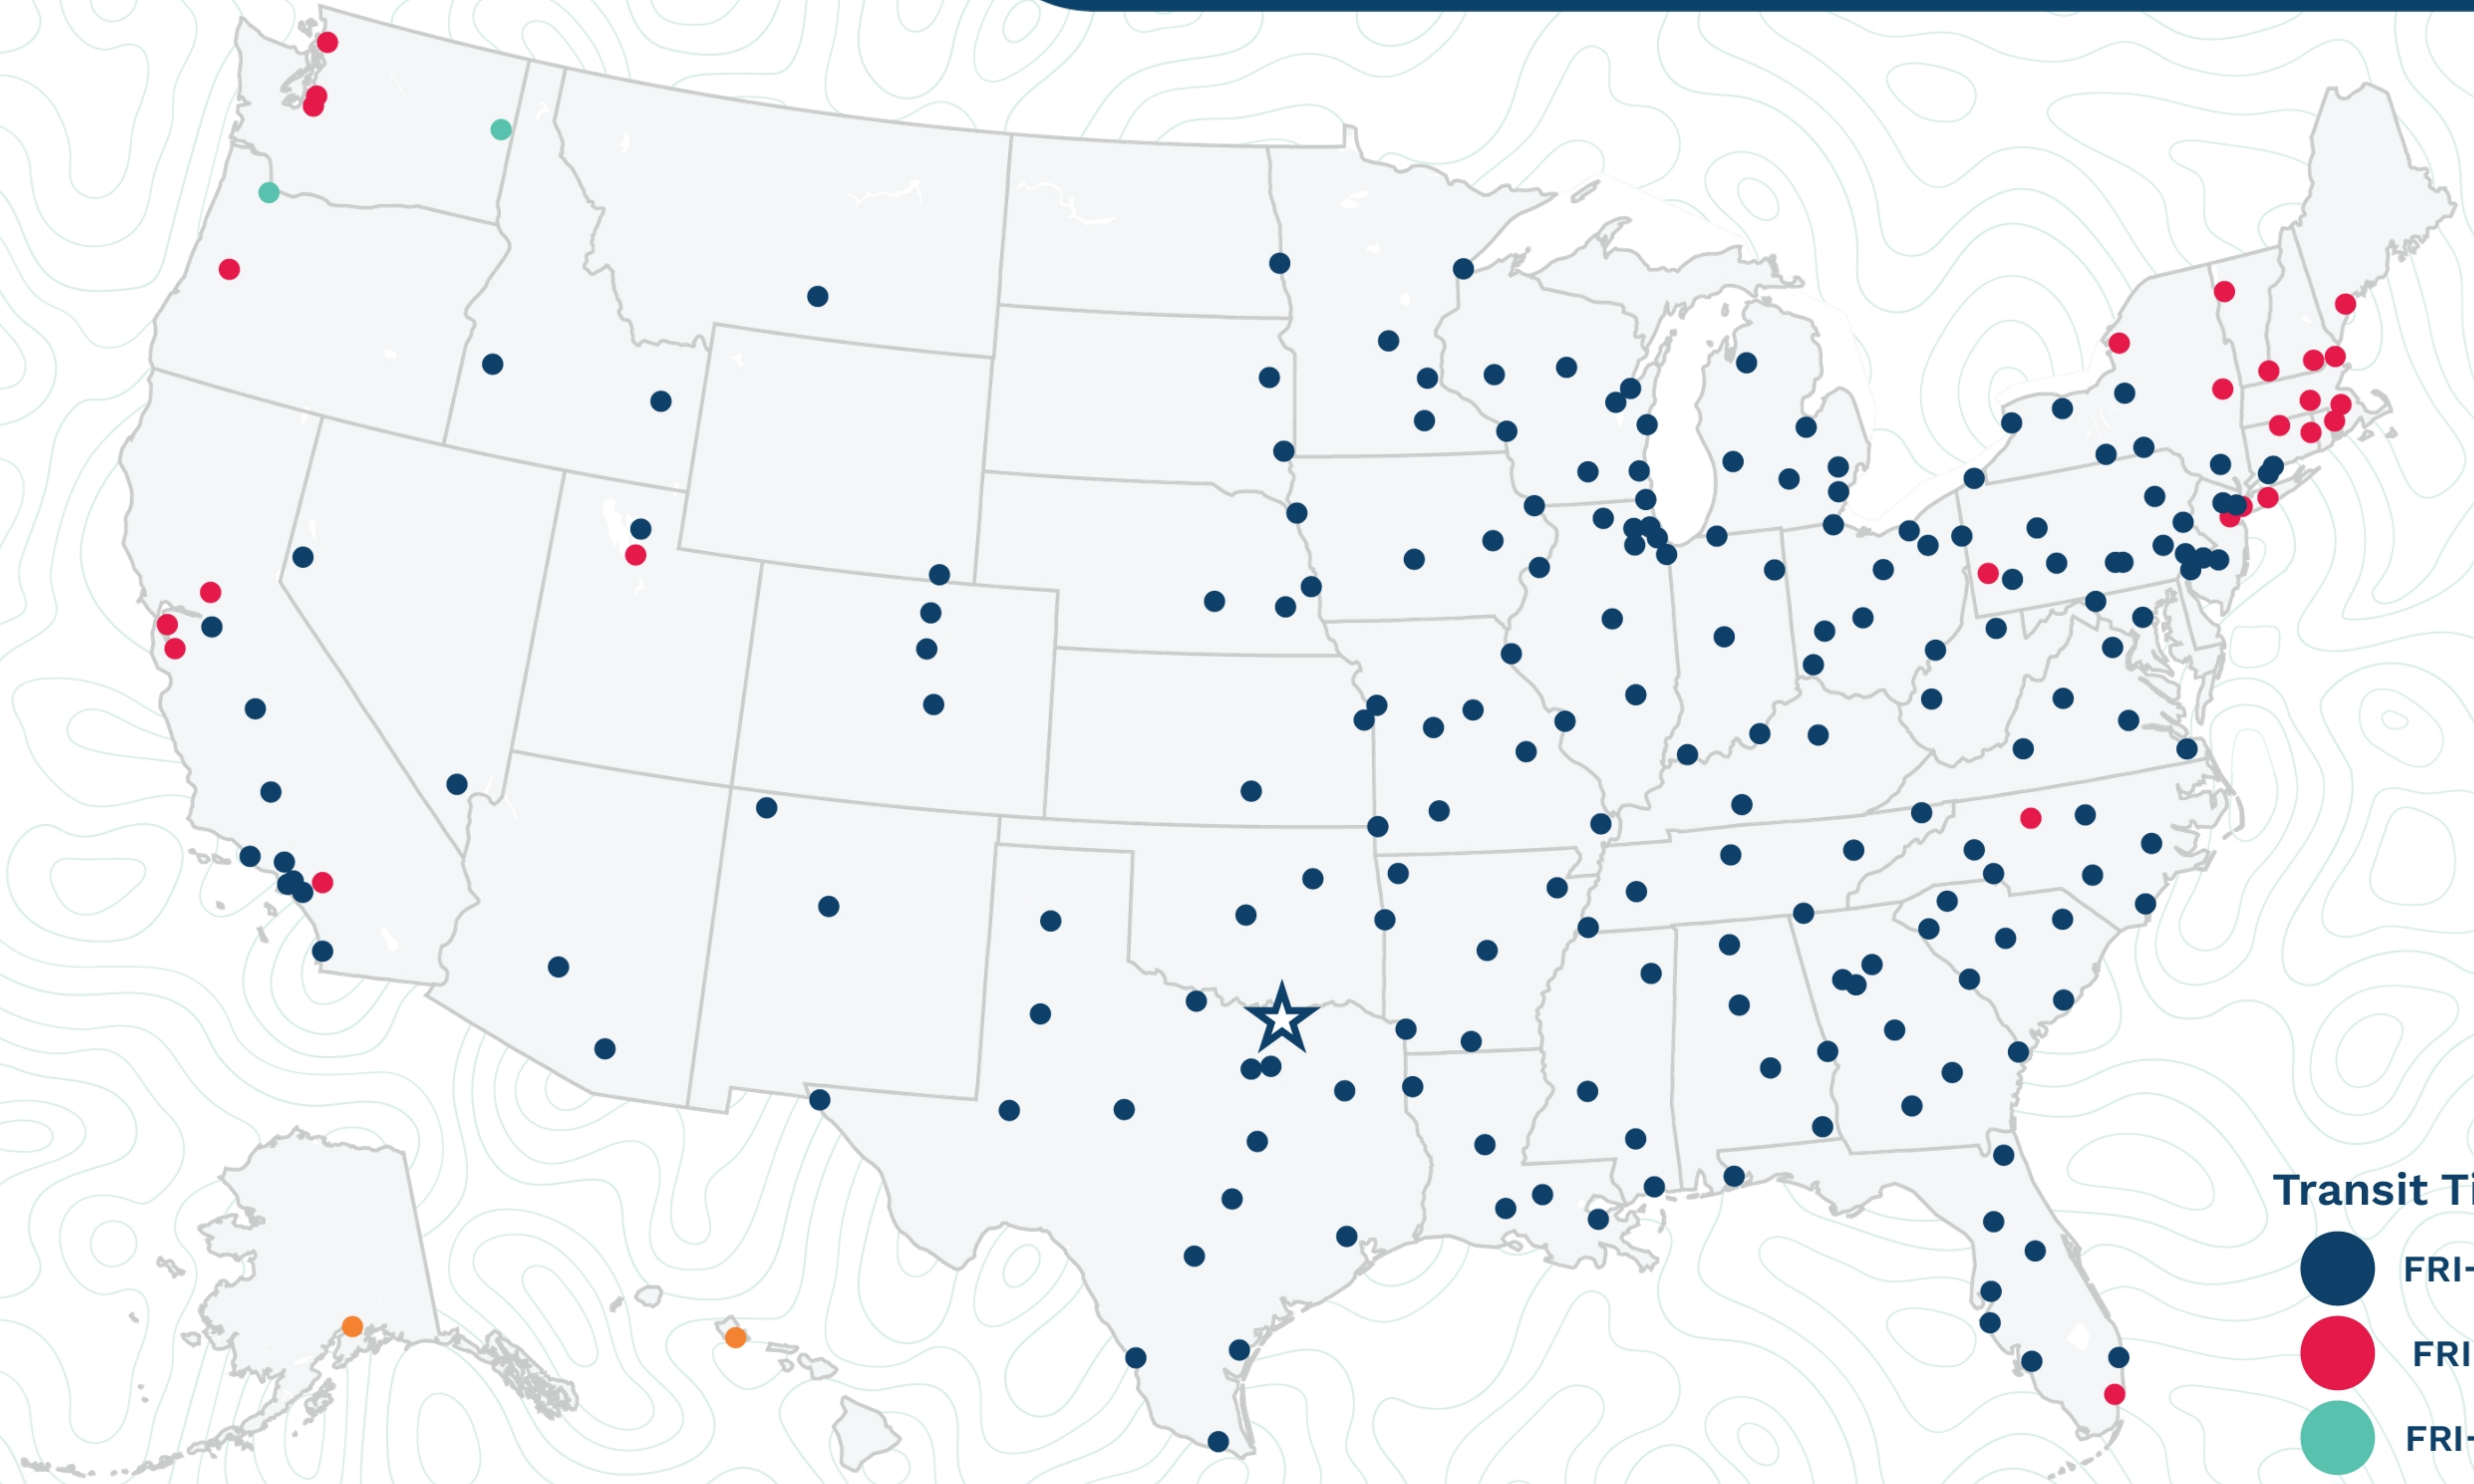

**Sherman**

204 Ken Drive  
Sherman, TX 75092  
(903) 893-9565

**Transit Times\***

-  FRI-MON
-  FRI-TUE
-  FRI-WED
-  FRI-THU
-  FRI-FRI
-  1 WEEK +

\*Map graphically represents outbound transit times to service centers and is for illustrative purposes only.