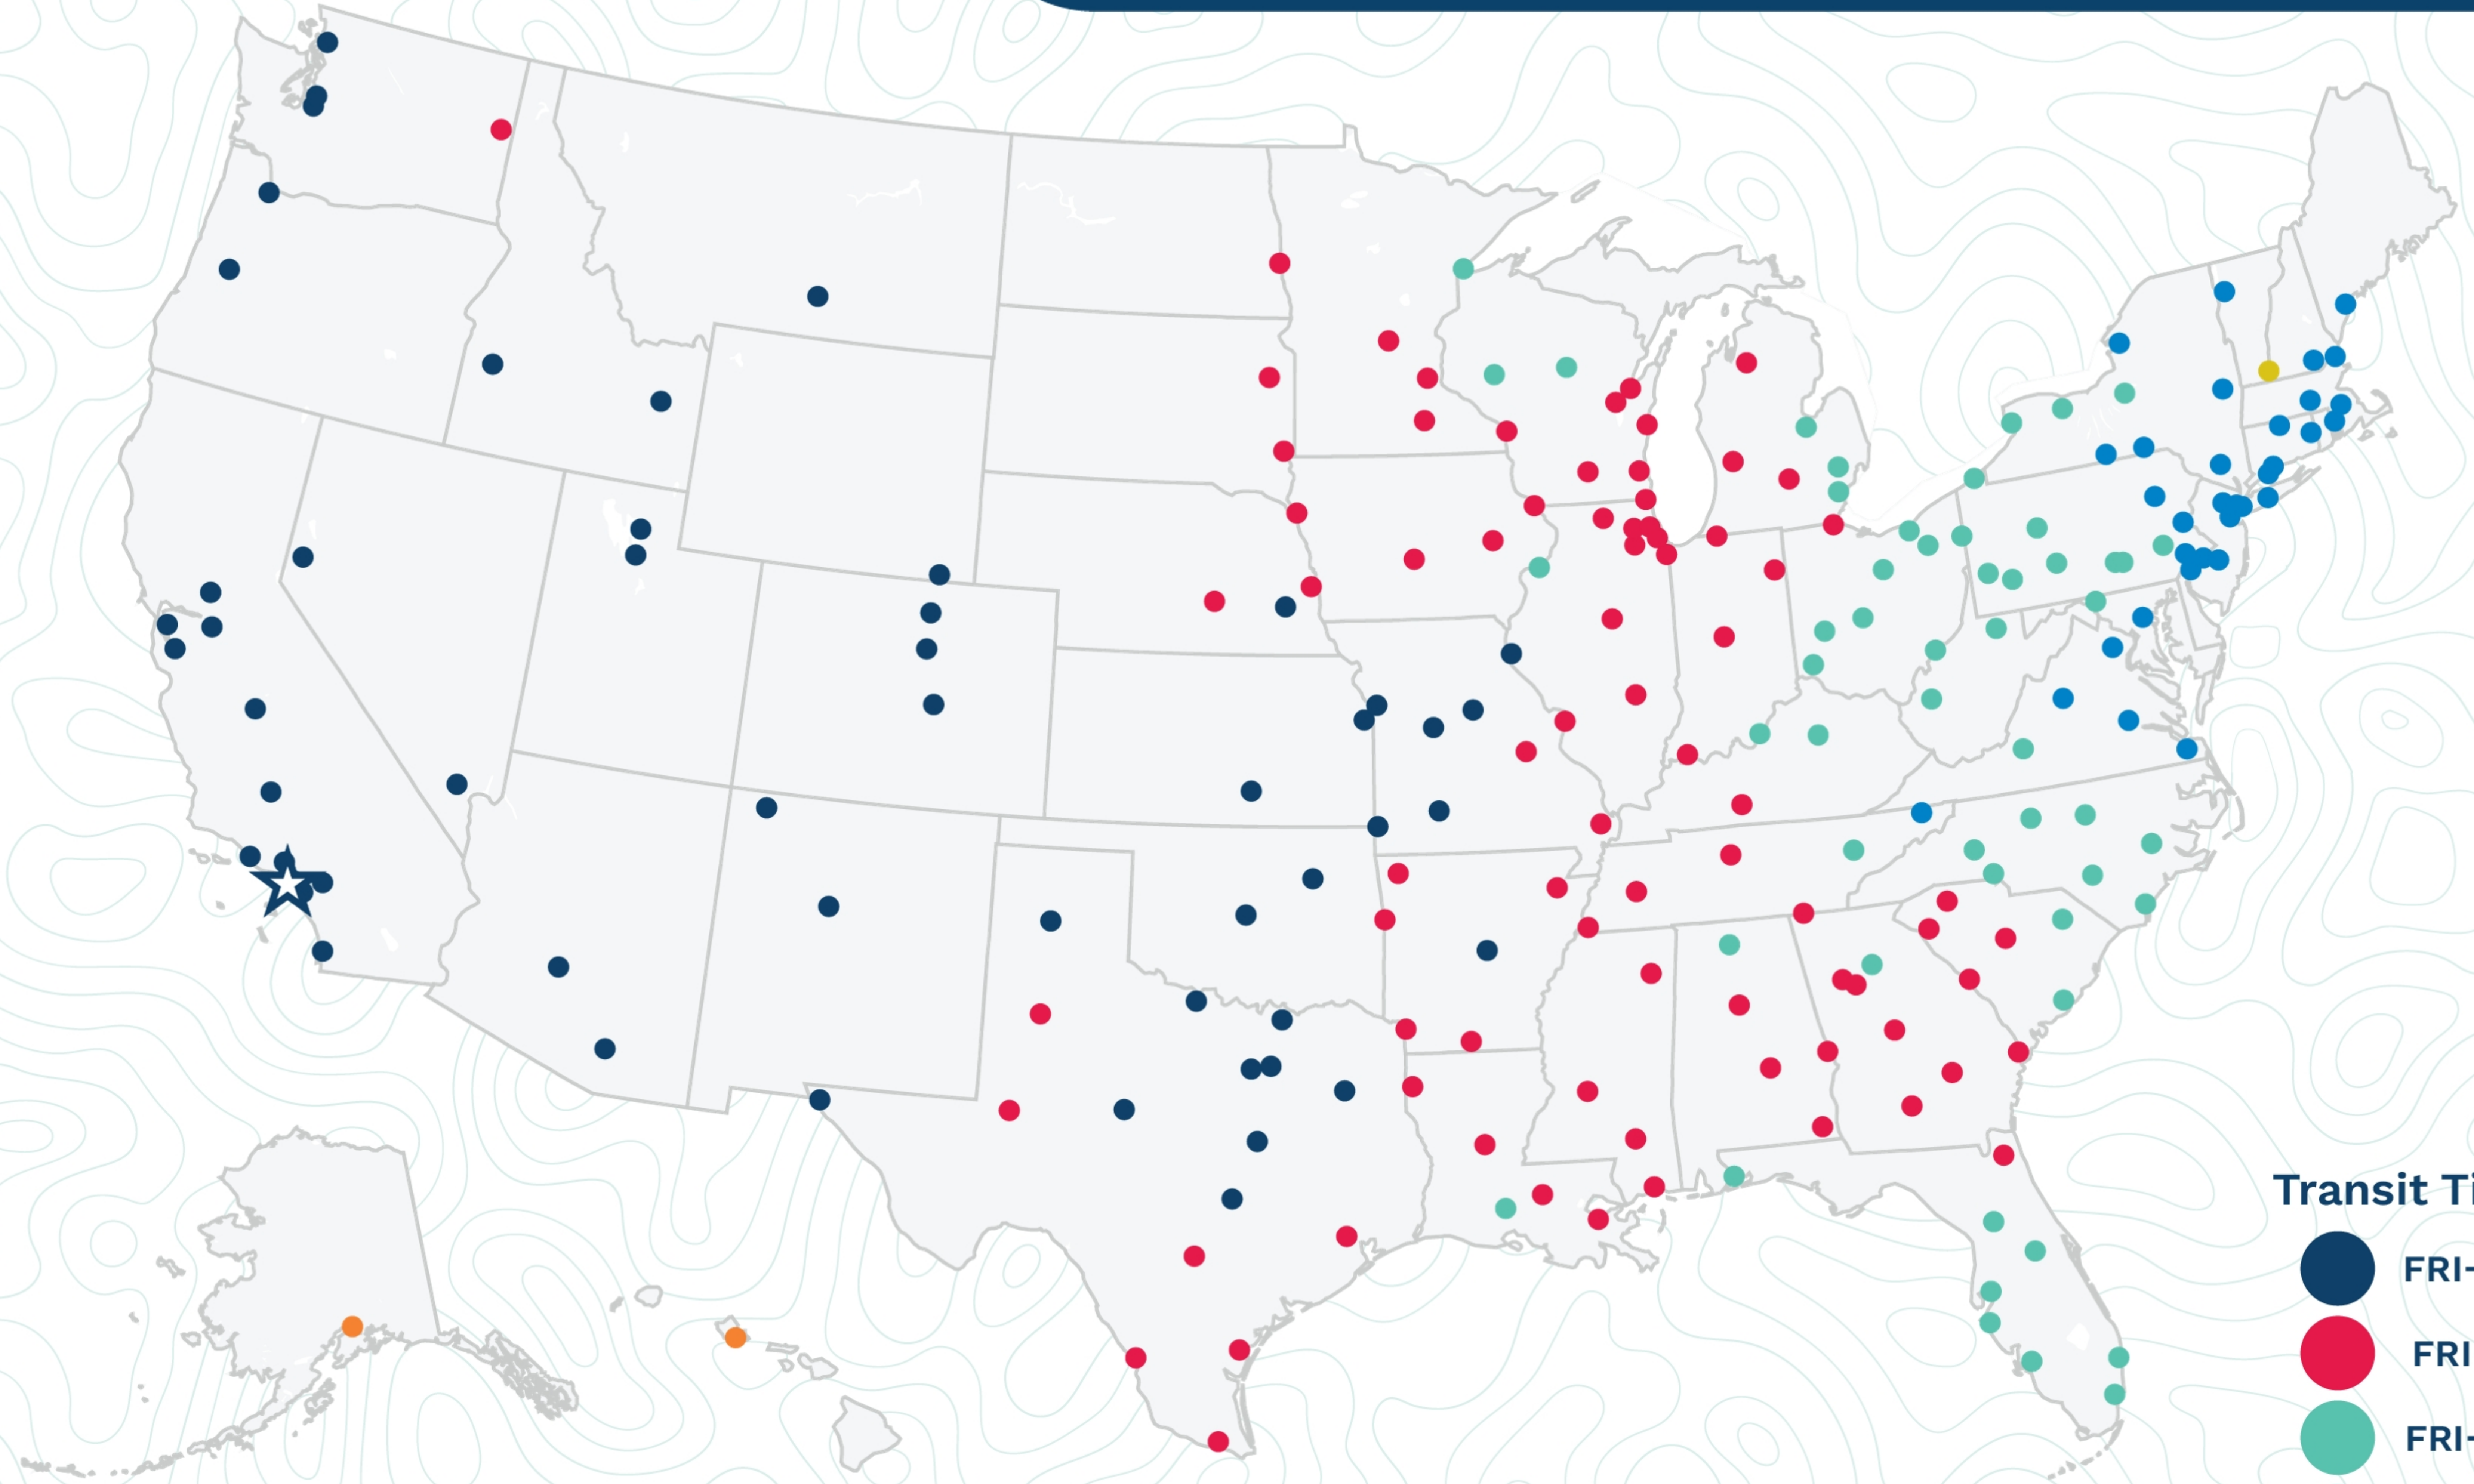

Long Beach

405 E Alondra Blvd
Compton, CA 90220
(310) 223-0350

Transit Times*

- FRI-MON
- FRI-TUE
- FRI-WED
- FRI-THU
- FRI-FRI
- 1 WEEK +

*Map graphically represents outbound transit times to service centers and is for illustrative purposes only.