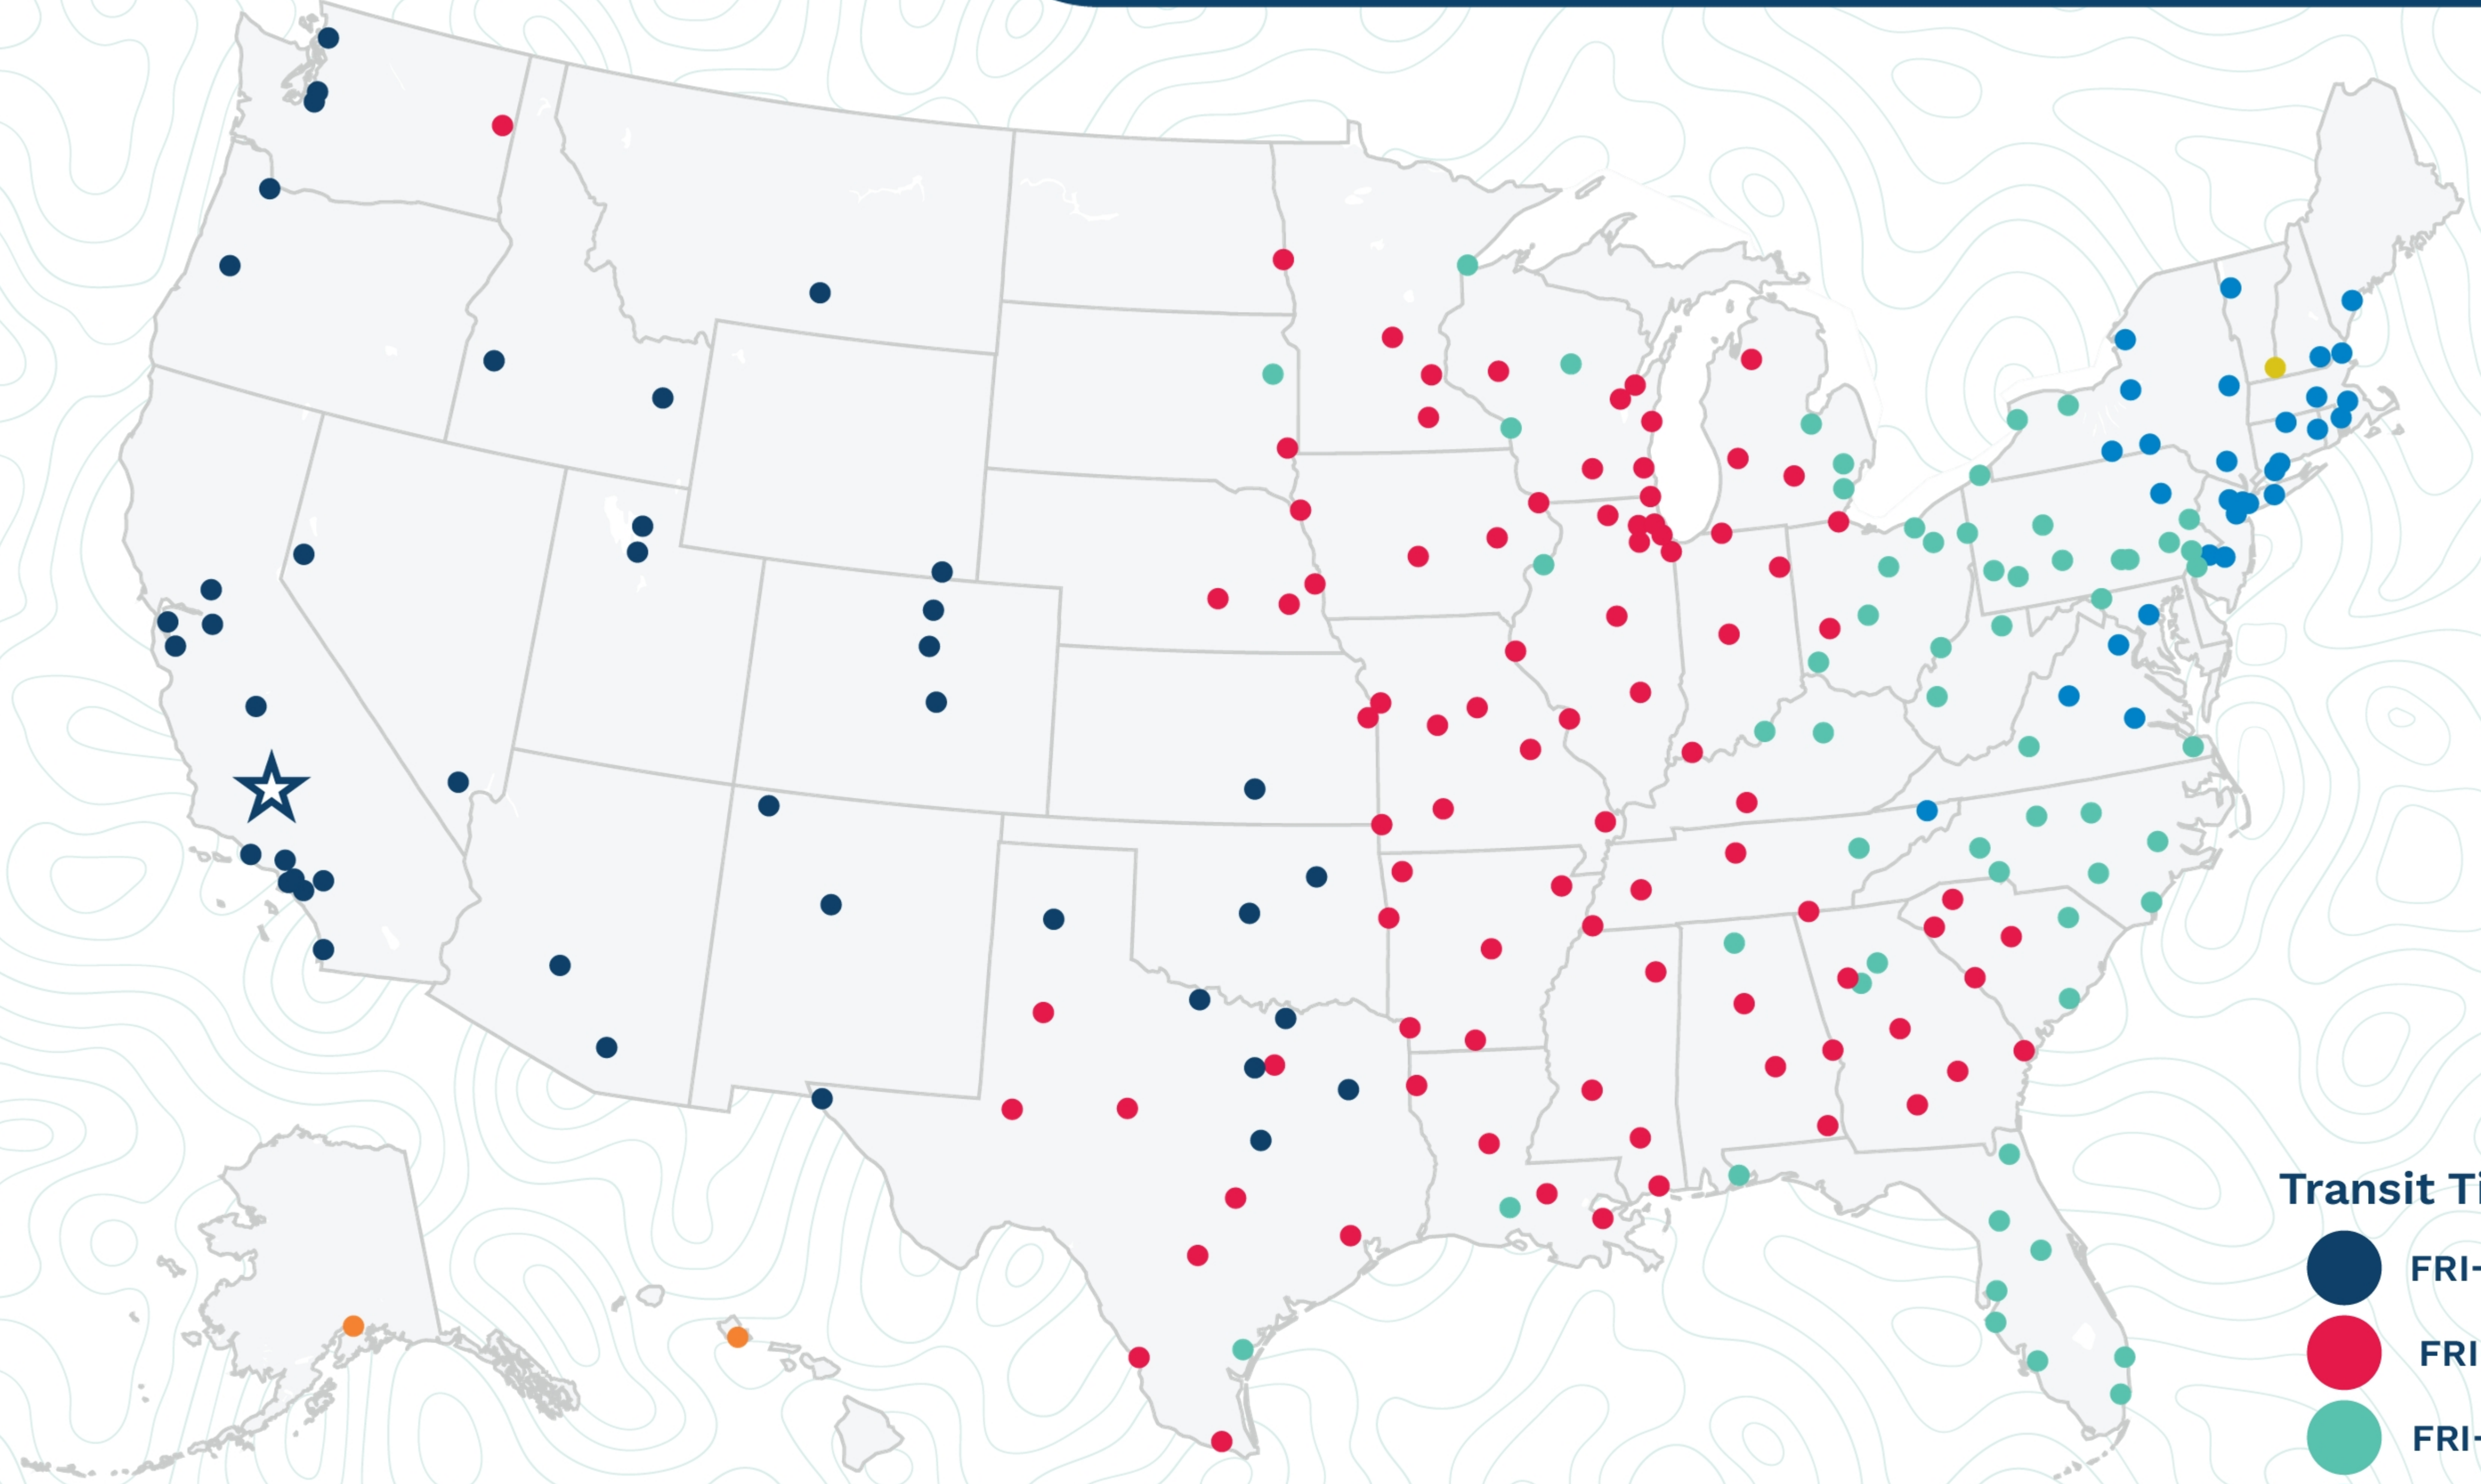

Bakersfield

3307 Gulf St
Bakersfield, CA 93308
(661) 323-7790

Transit Times*

-  FRI-MON
-  FRI-TUE
-  FRI-WED
-  FRI-THU
-  FRI-FRI
-  1 WEEK +

*Map graphically represents outbound transit times to service centers and is for illustrative purposes only.