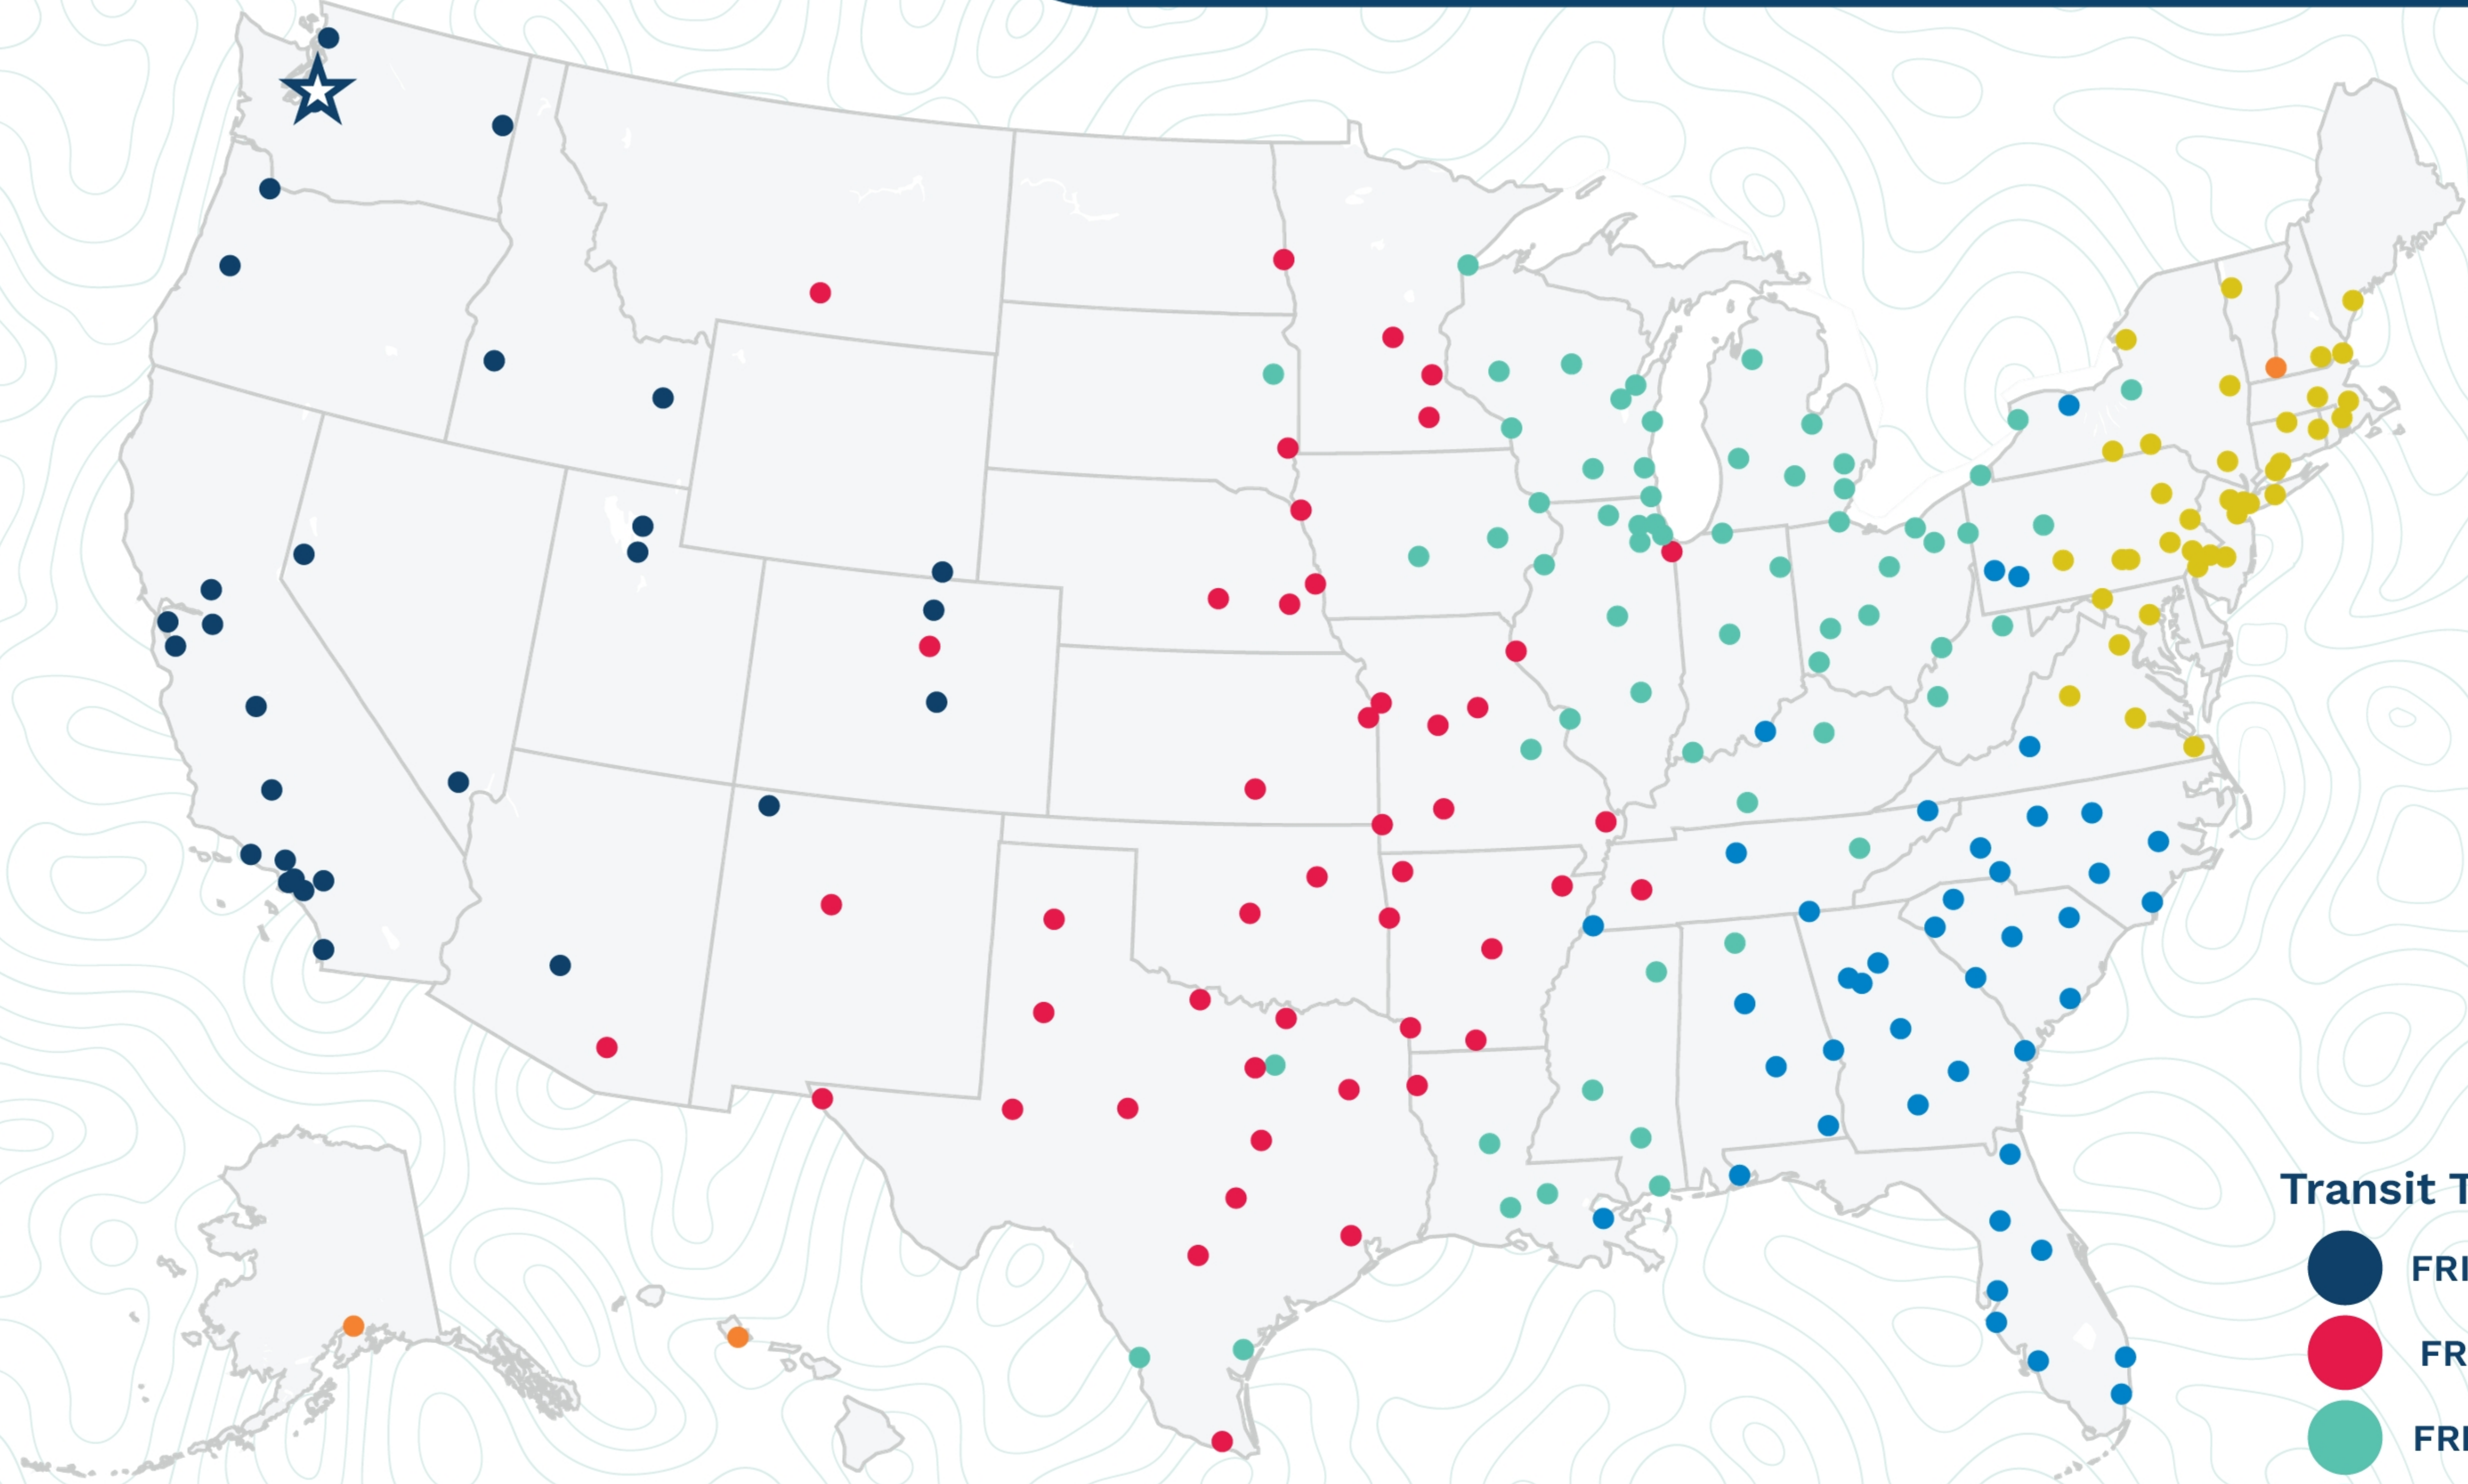

Seattle

19604 84th Avenue South  
Kent, WA 98032  
(253) 854-0330

Transit Times\*

- FRI-MON
- FRI-TUE
- FRI-WED
- FRI-THU
- FRI-FRI
- 1 WEEK +

\*Map graphically represents outbound transit times to service centers and is for illustrative purposes only.