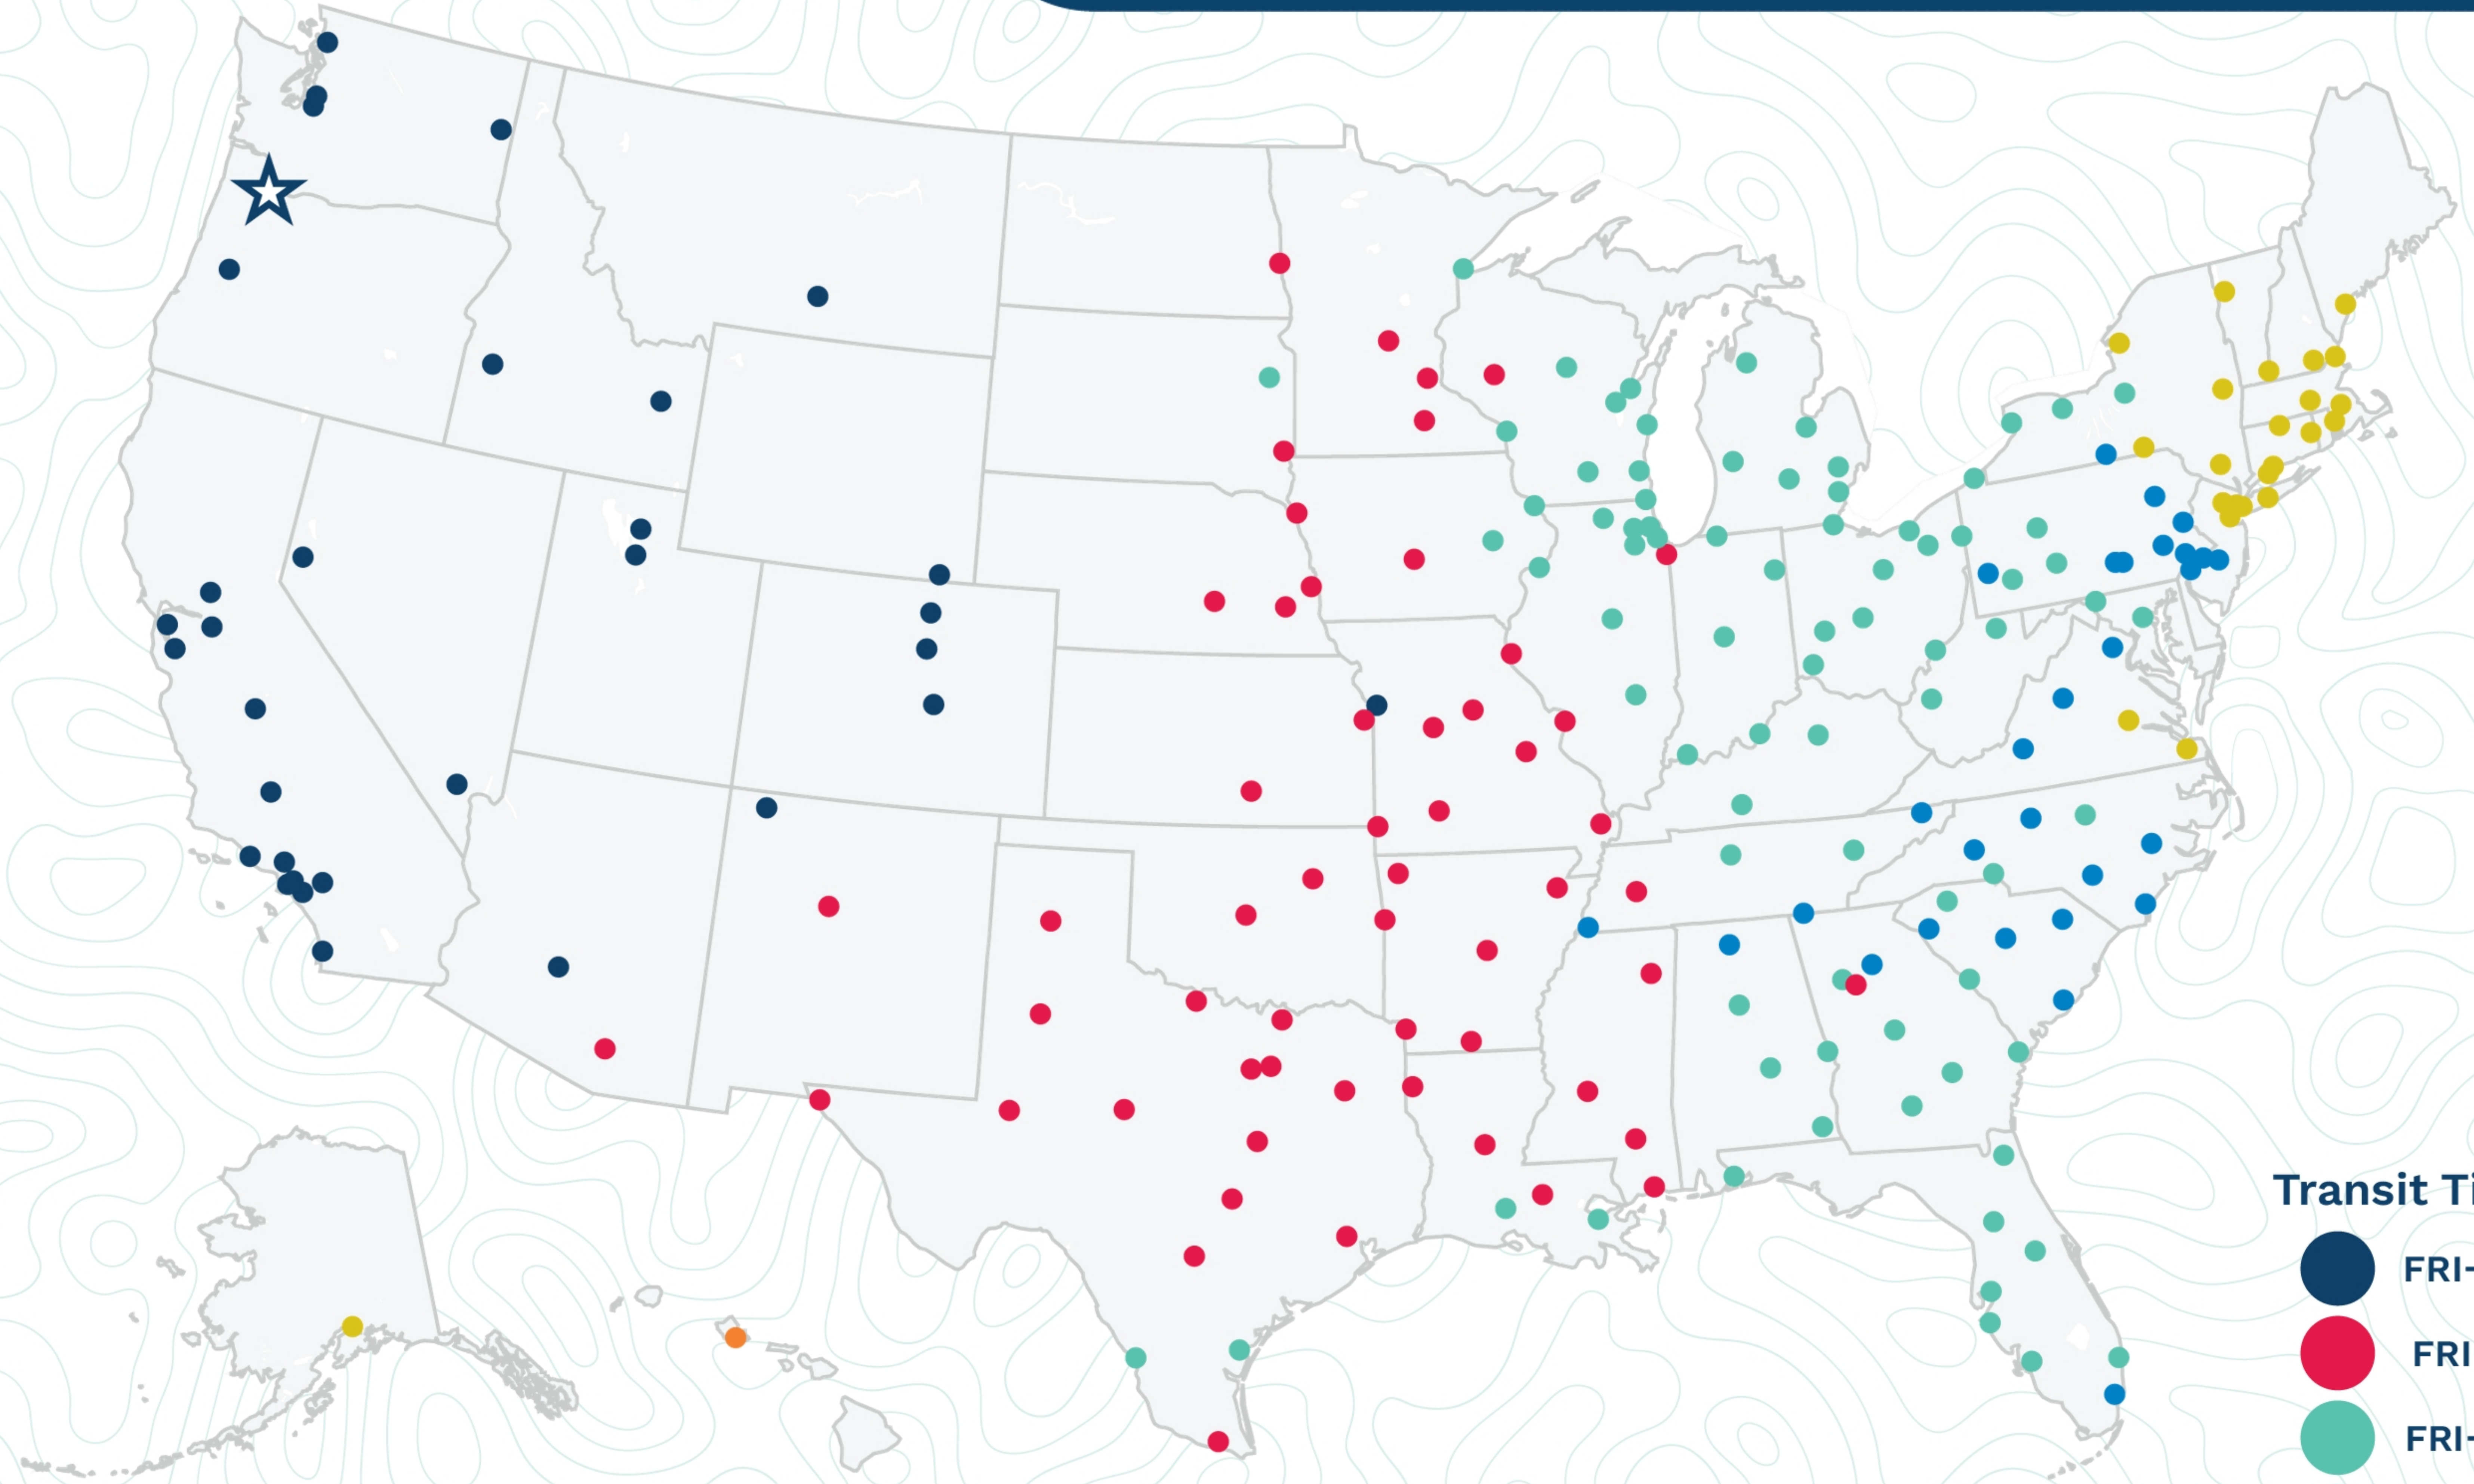

Portland

3333 Nw 35th Ave  
Portland, OR 97210  
(503) 228-2361

Transit Times\*

- FRI-MON
- FRI-TUE
- FRI-WED
- FRI-THU
- FRI-FRI
- 1 WEEK +

\*Map graphically represents outbound transit times to service centers and is for illustrative purposes only.