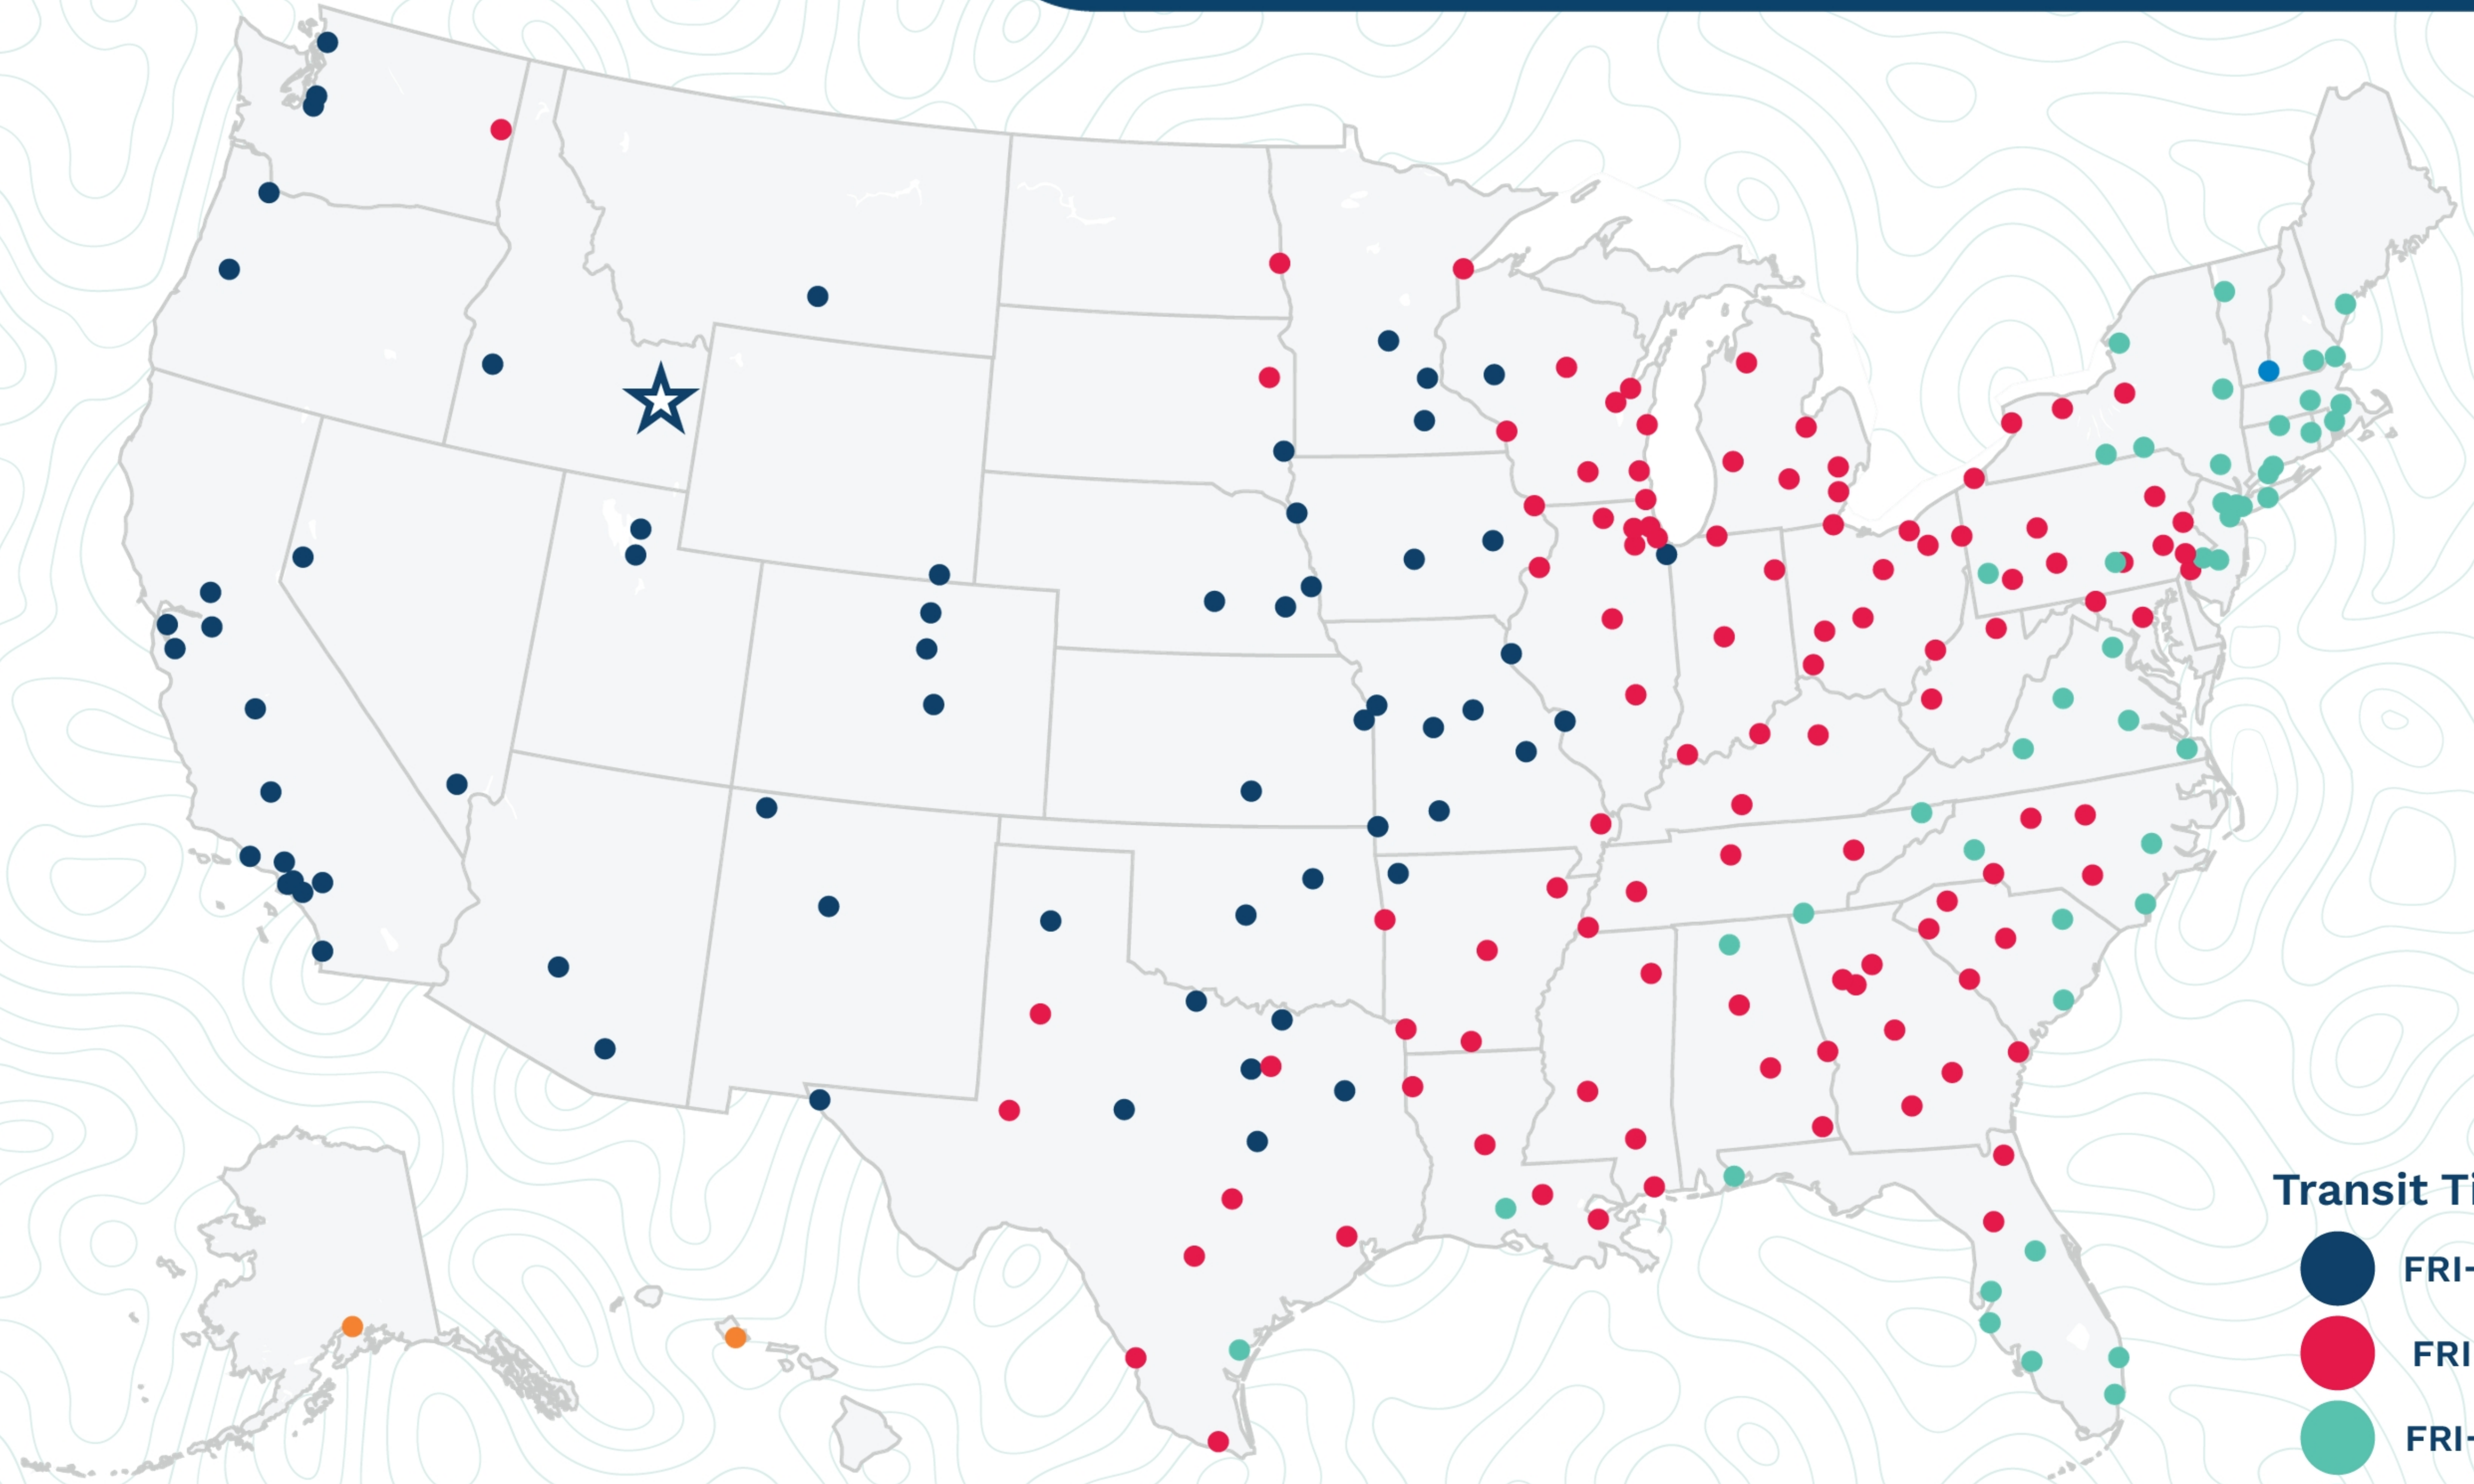

## Idaho Falls

470 Mercury Ave  
Idaho Falls, ID 83402  
(208) 524-6002

### Transit Times\*

- FRI-MON
- FRI-TUE
- FRI-WED
- FRI-THU
- FRI-FRI
- 1 WEEK +

\*Map graphically represents outbound transit times to service centers and is for illustrative purposes only.