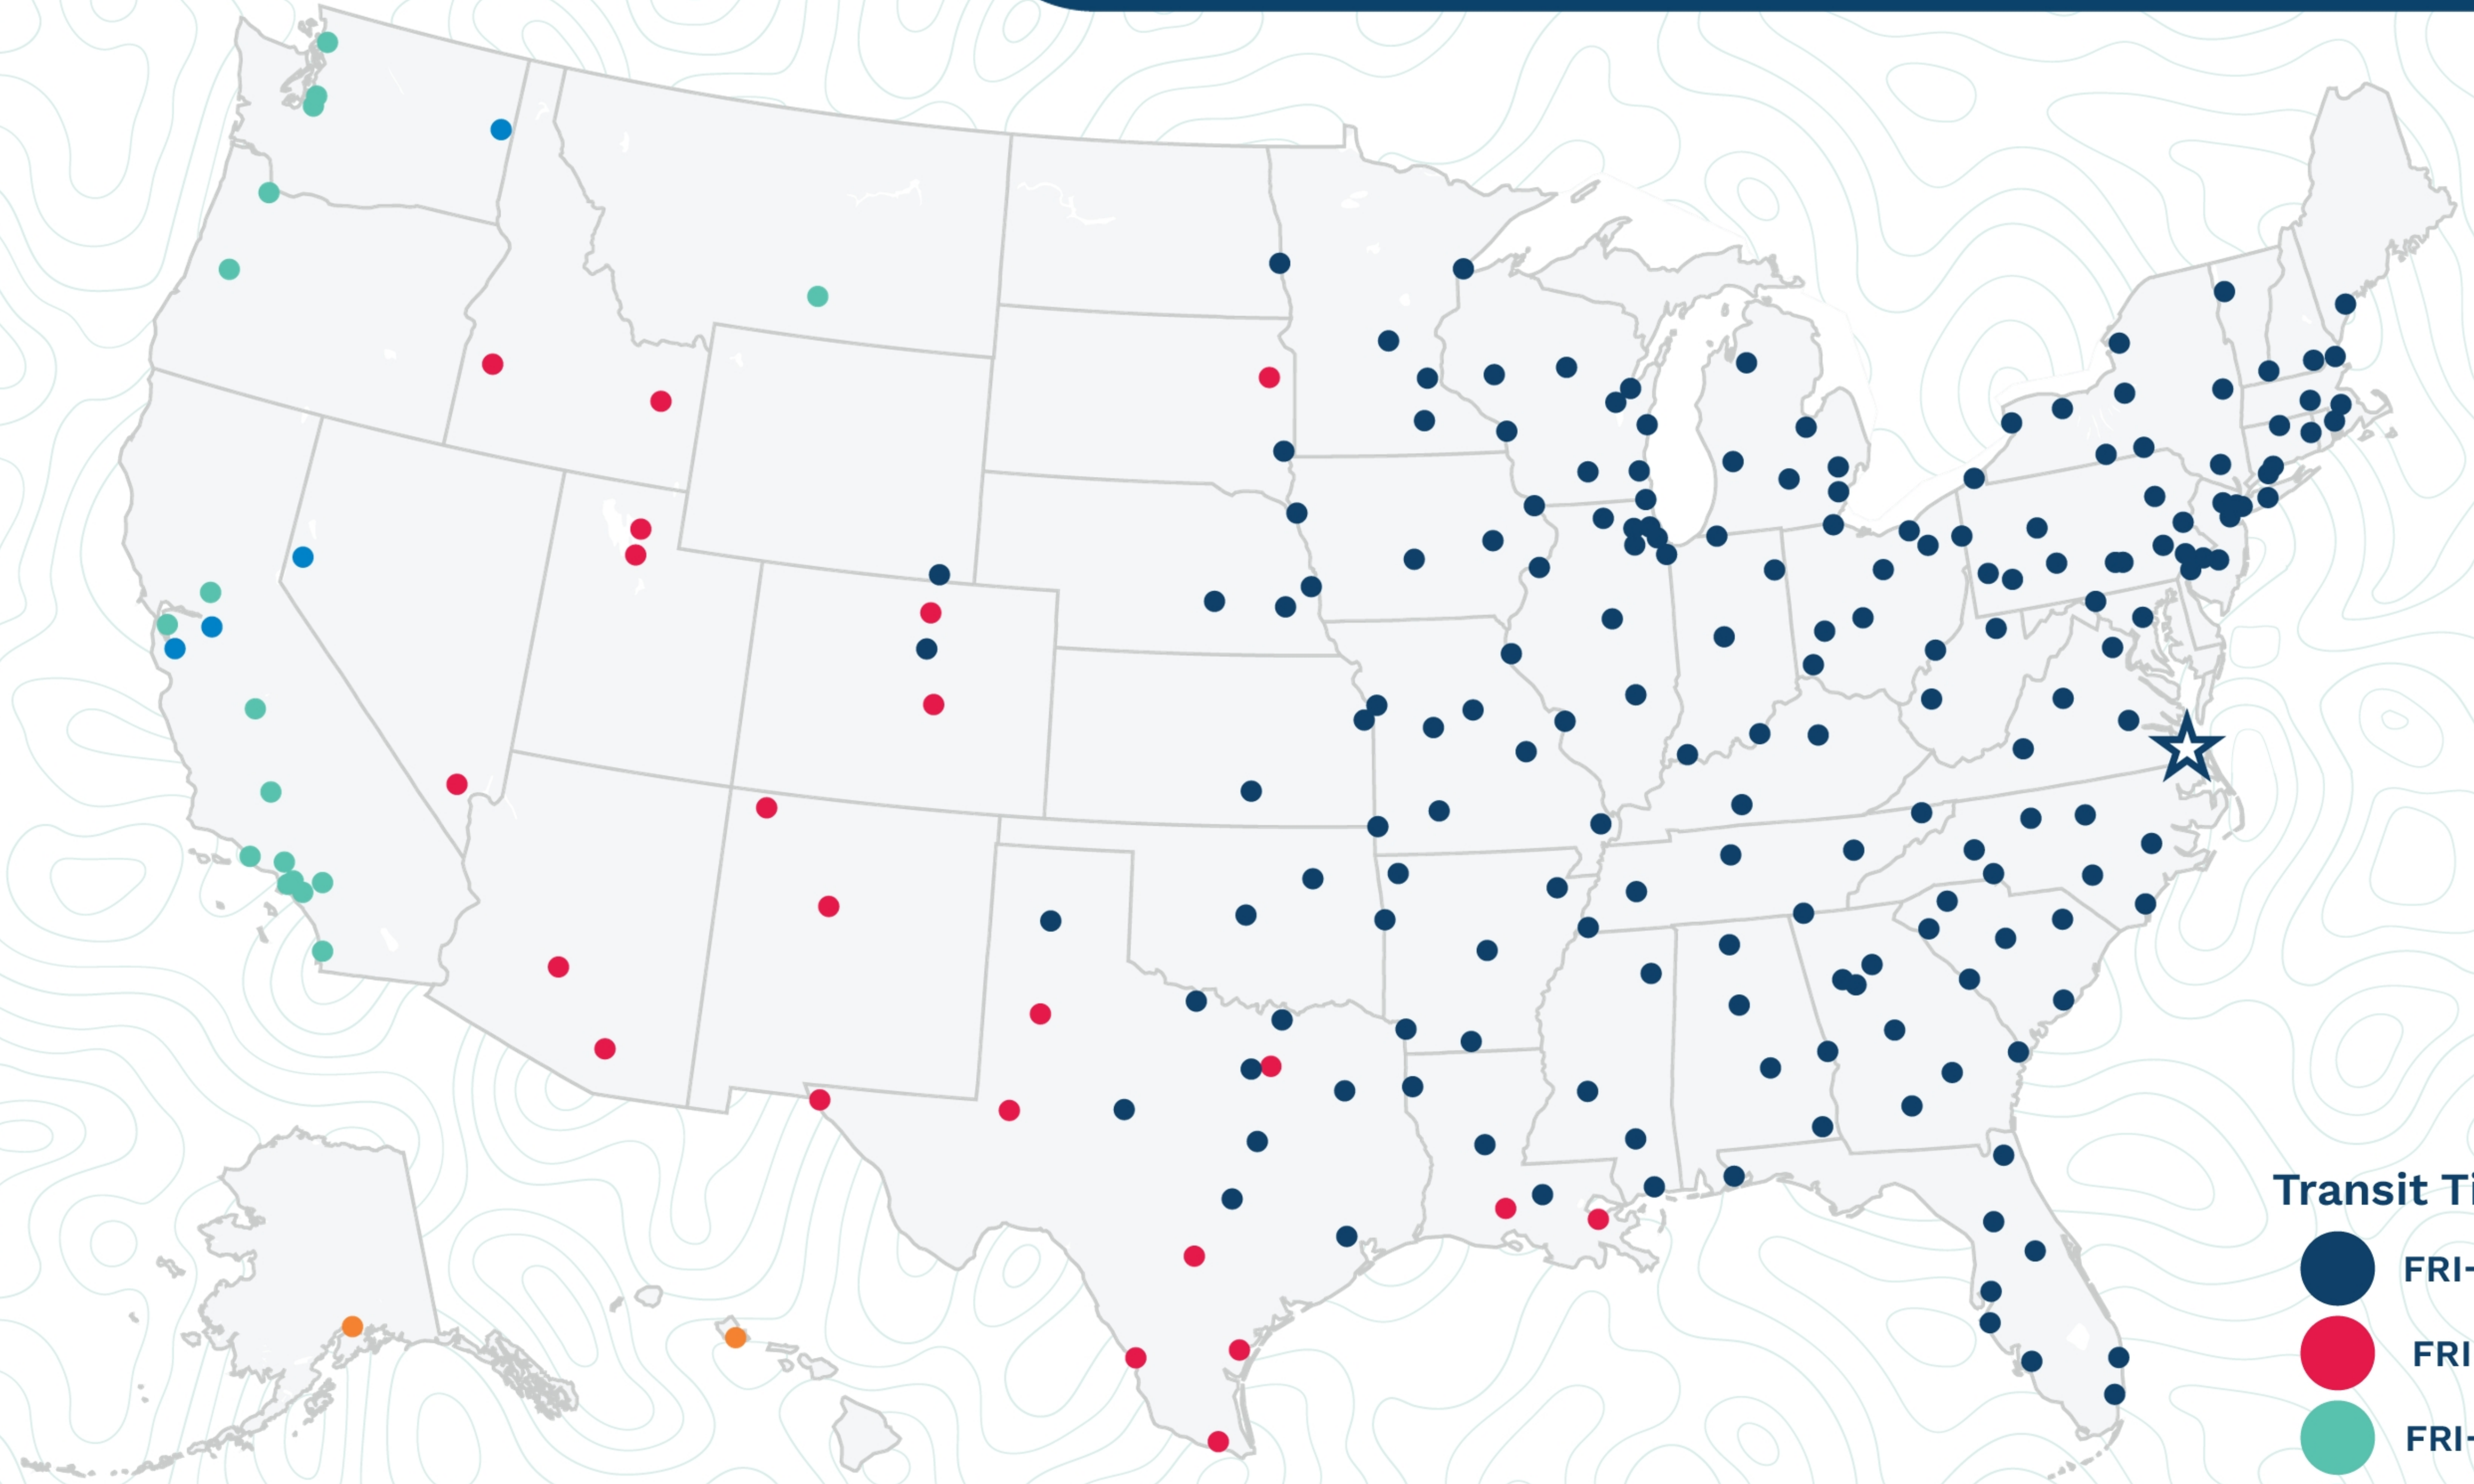

Norfolk

1310 Cavalier Blvd
Chesapeake, VA 23323
(757) 485-3284

- Transit Times***
- FRI-MON
 - FRI-TUE
 - FRI-WED
 - FRI-THU
 - FRI-FRI
 - 1 WEEK +

*Map graphically represents outbound transit times to service centers and is for illustrative purposes only.