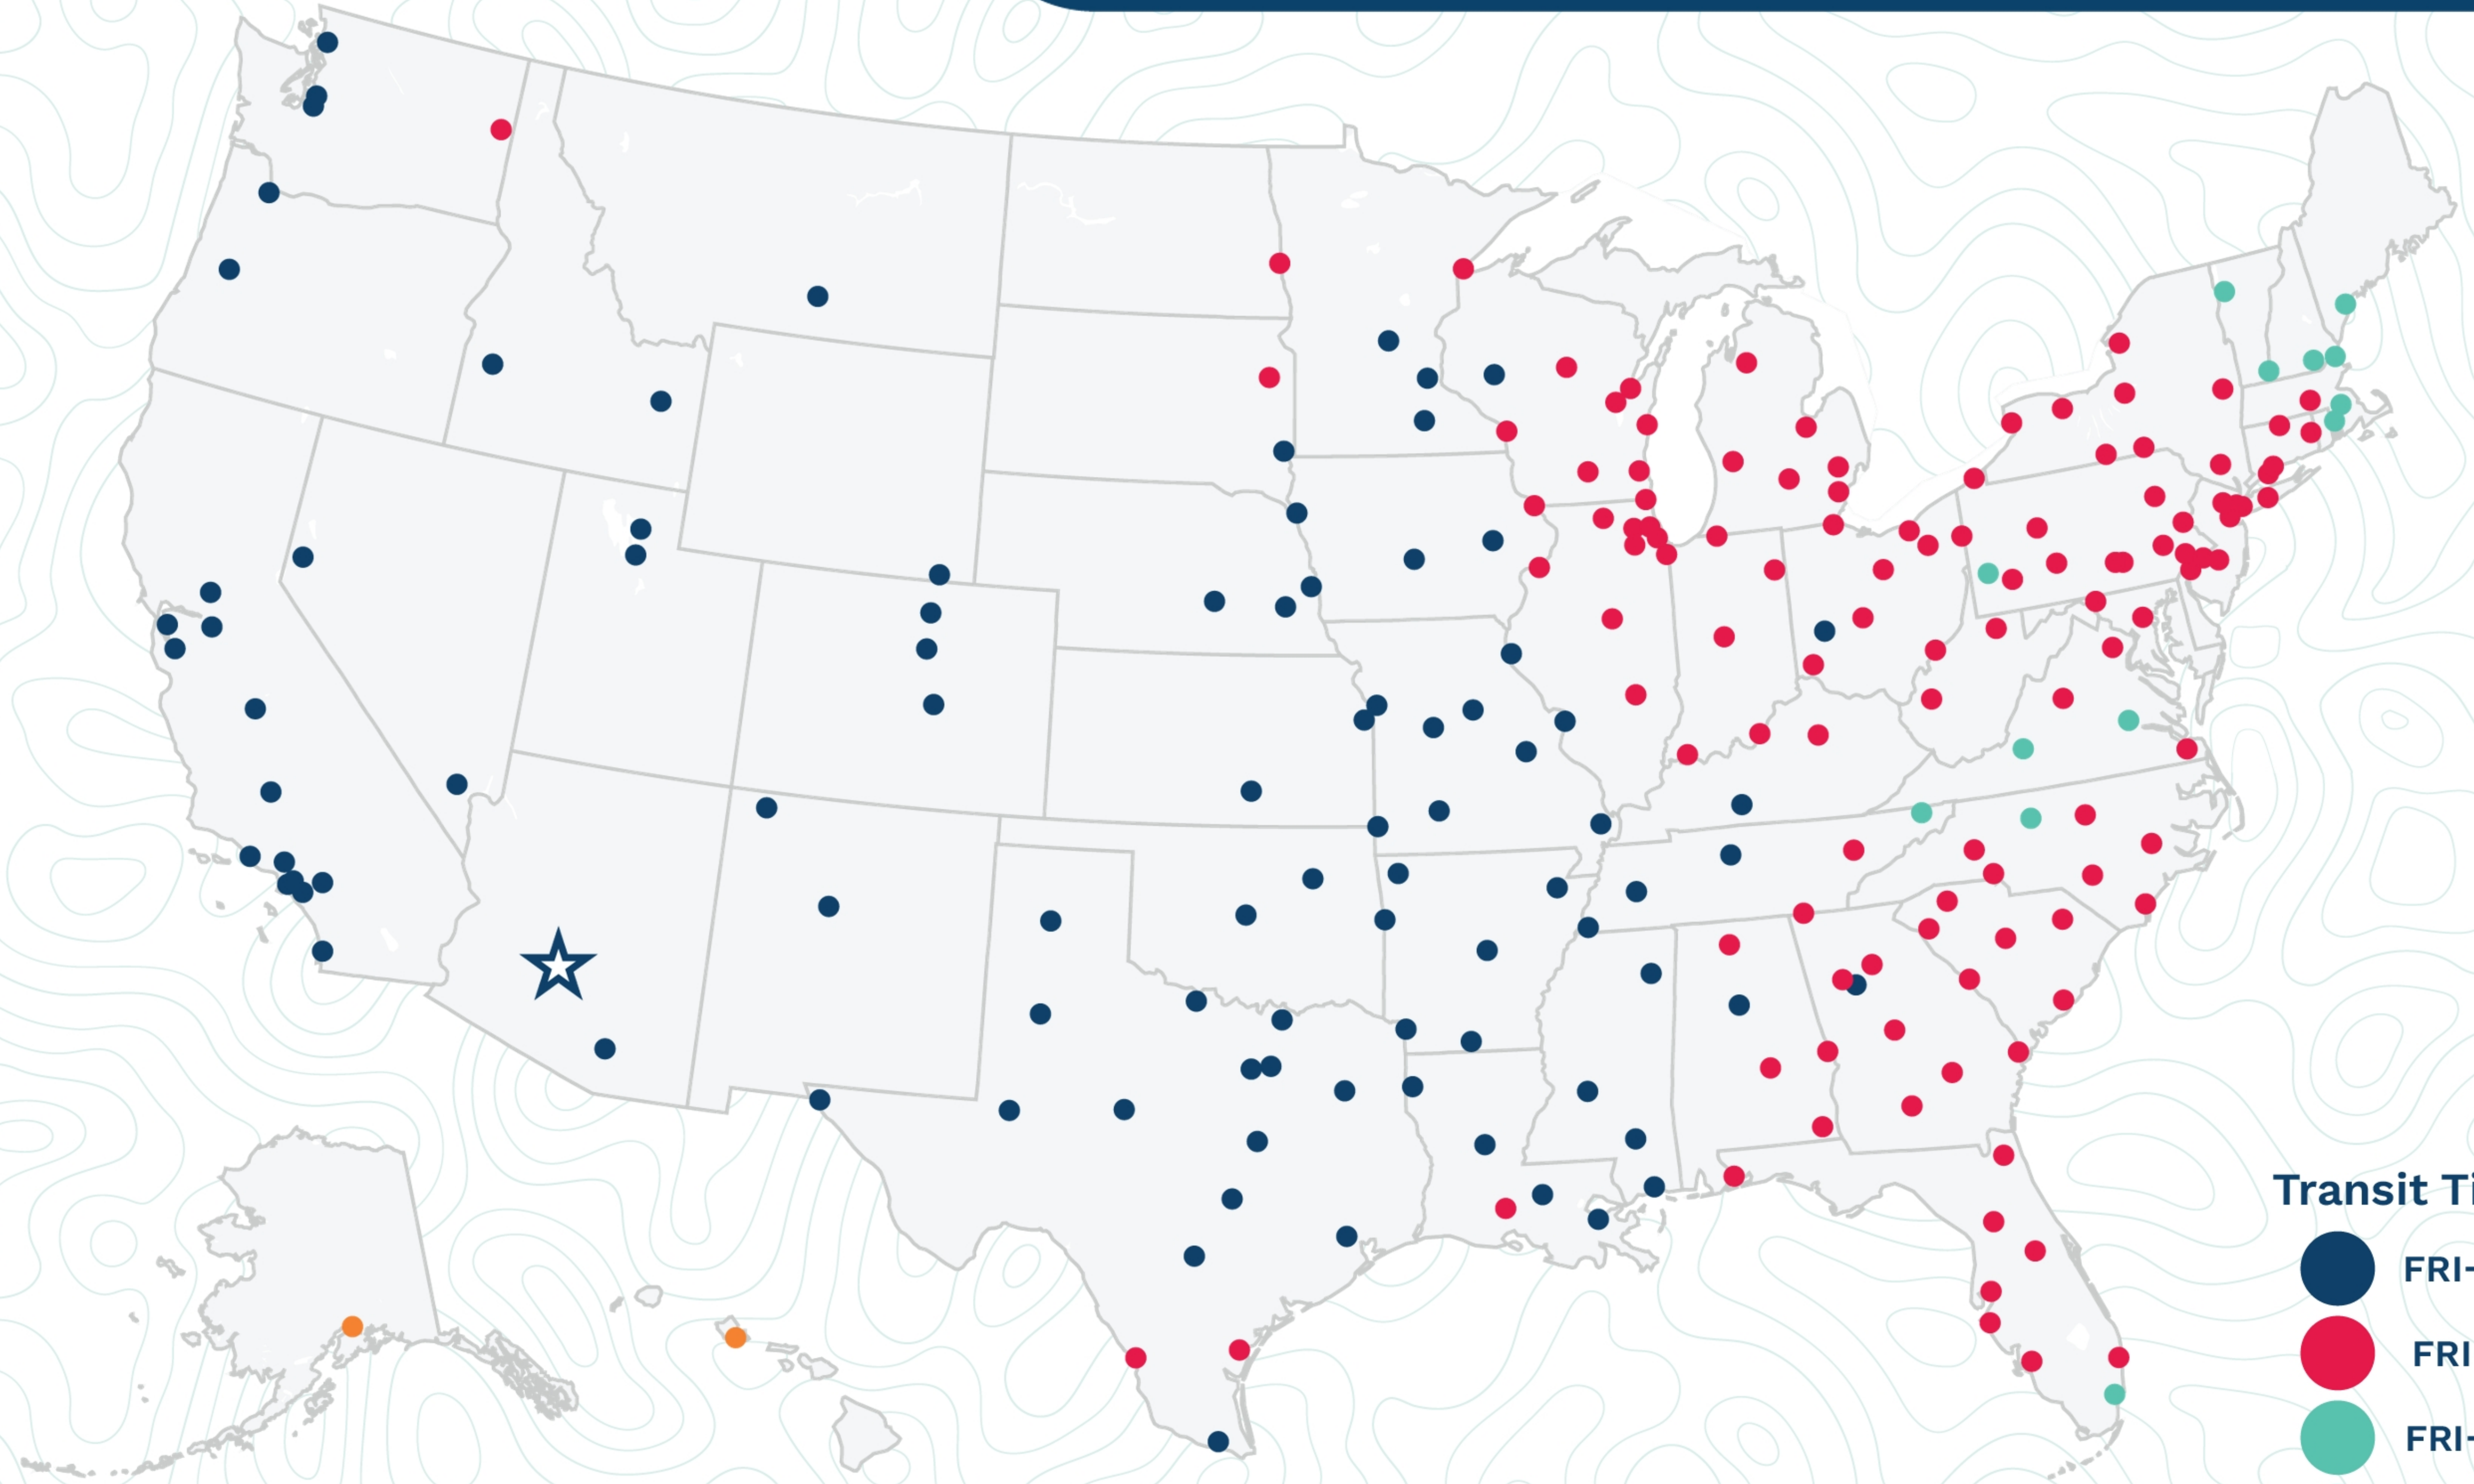

Phoenix

5620 West Lower Buckeye Road
Phoenix, AZ 85043
(602) 272-3211

Transit Times*

- FRI-MON
- FRI-TUE
- FRI-WED
- FRI-THU
- FRI-FRI
- 1 WEEK +

*Map graphically represents outbound transit times to service centers and is for illustrative purposes only.