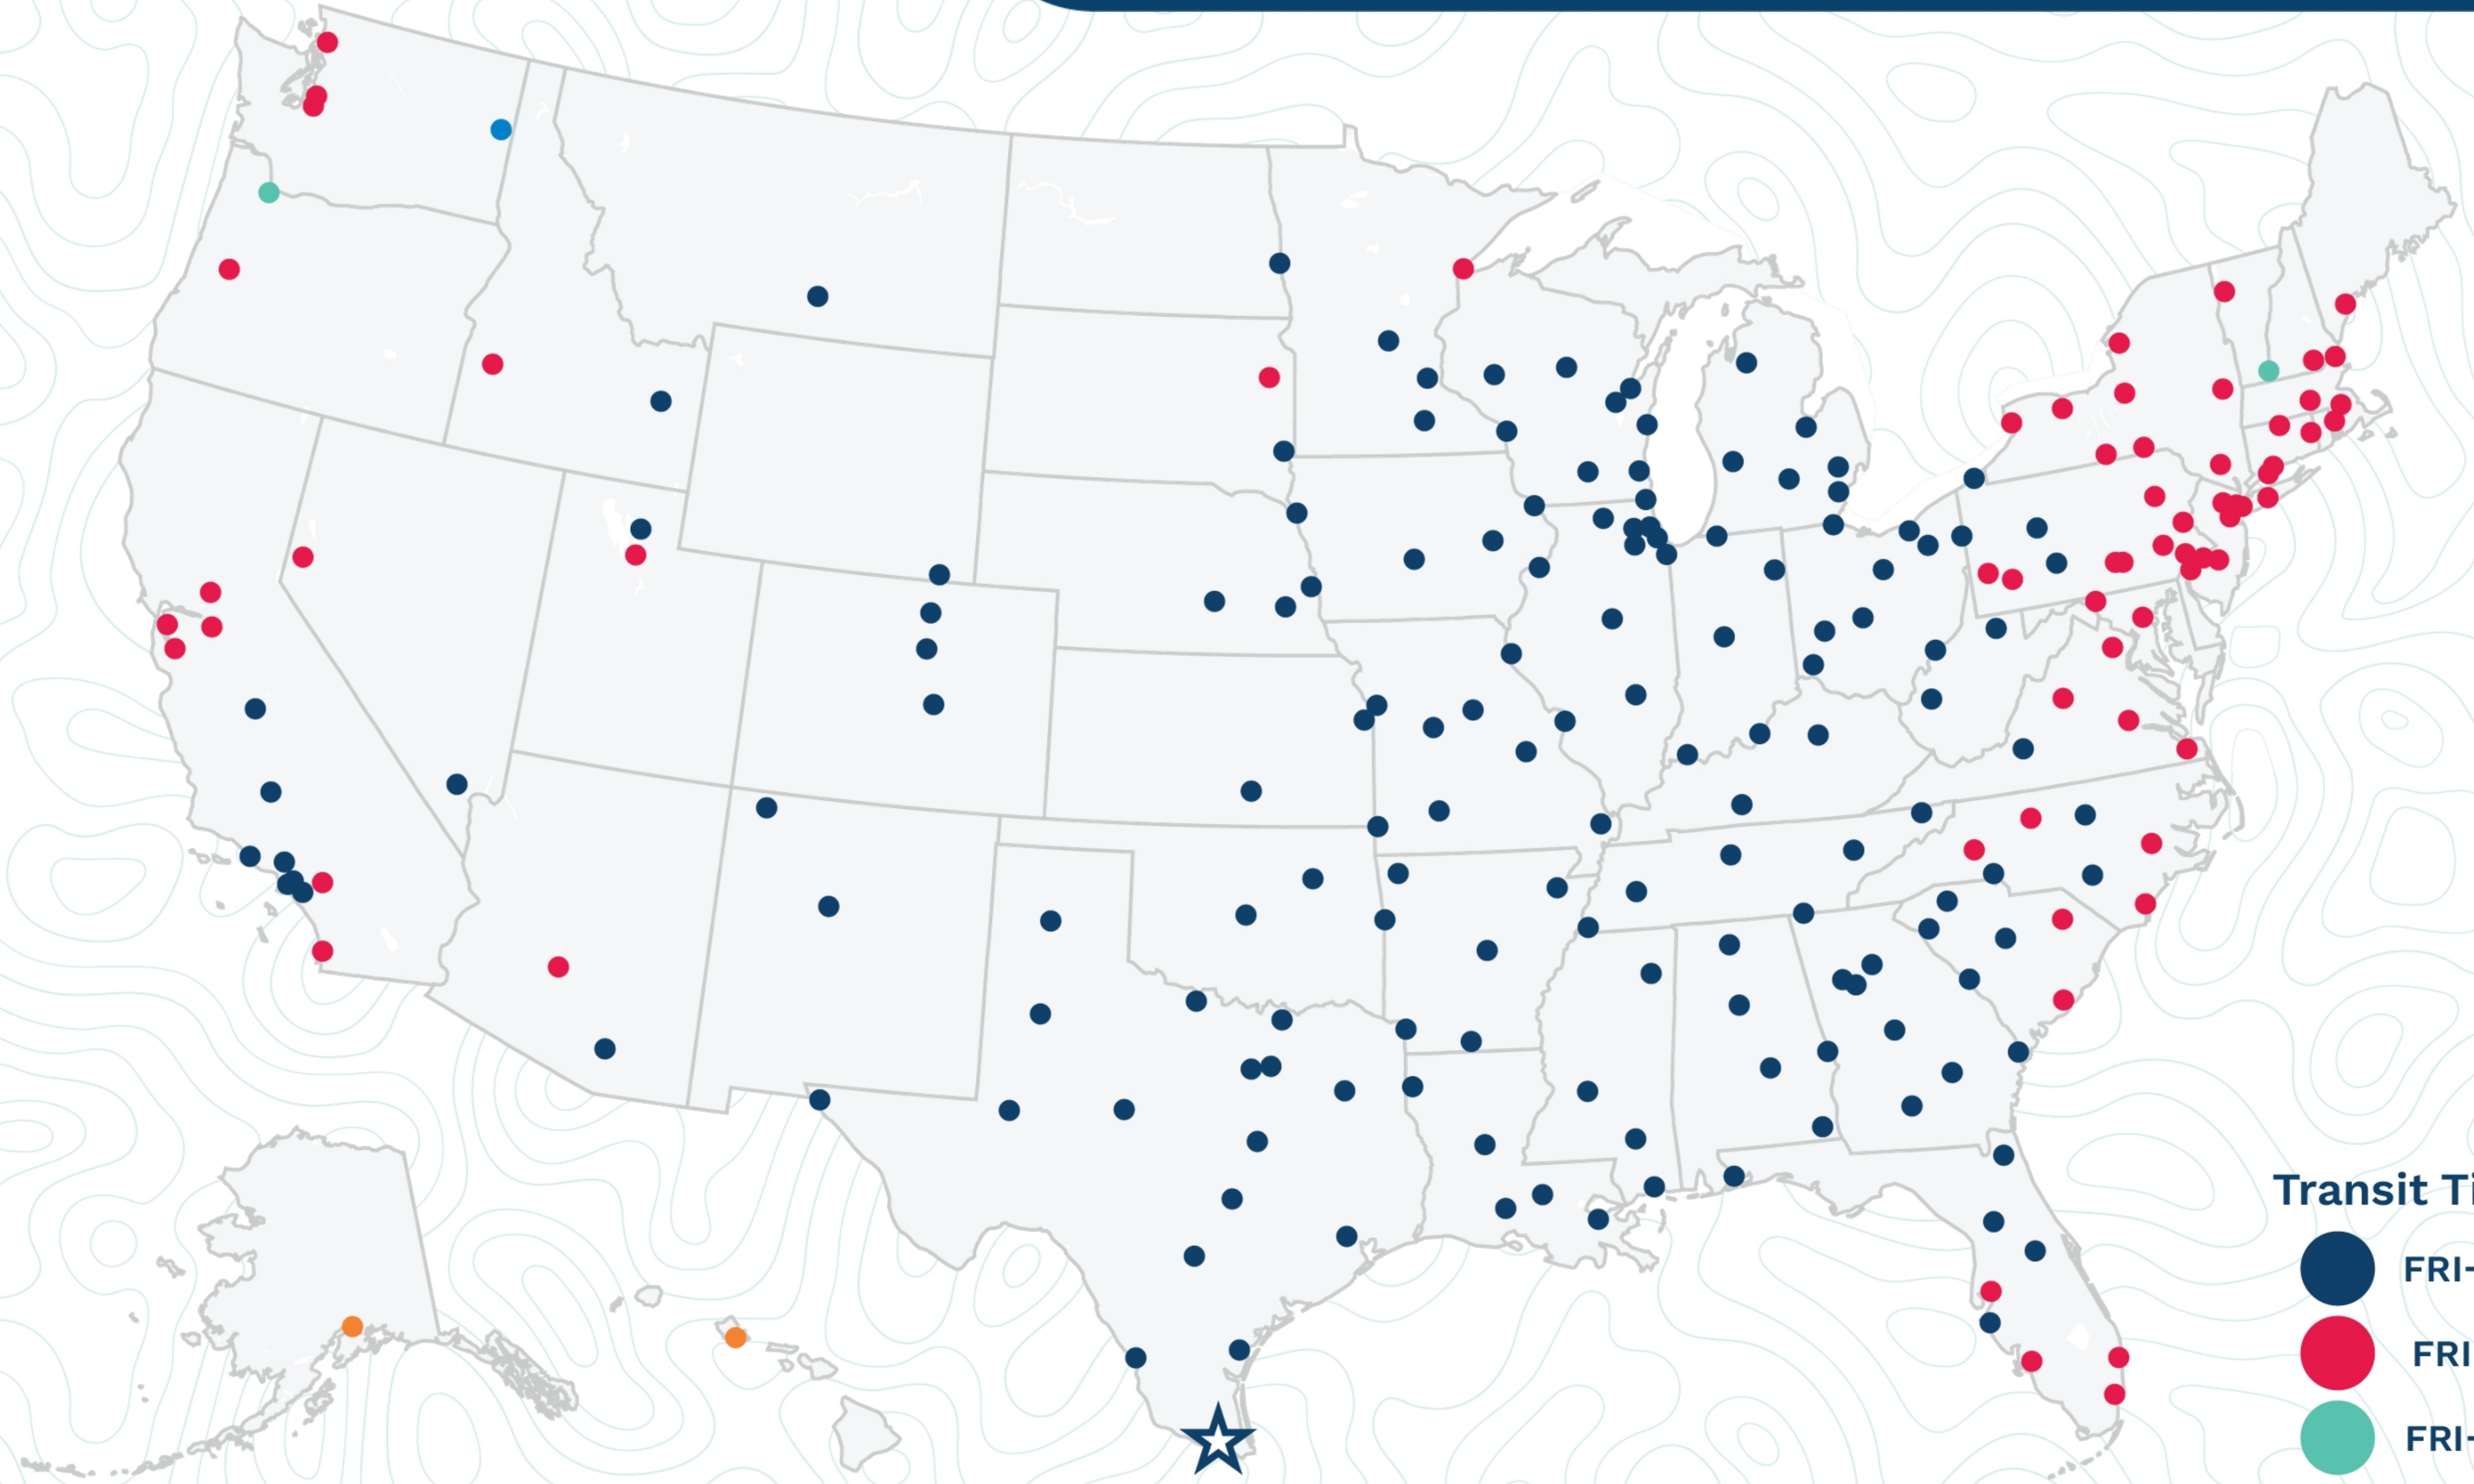

Rio Grande Valley

27854 Fm 2556
La Feria, TX 78559
(956) 797-5900

Transit Times*

- FRI-MON
- FRI-TUE
- FRI-WED
- FRI-THU
- FRI-FRI
- 1 WEEK +

*Map graphically represents outbound transit times to service centers and is for illustrative purposes only.