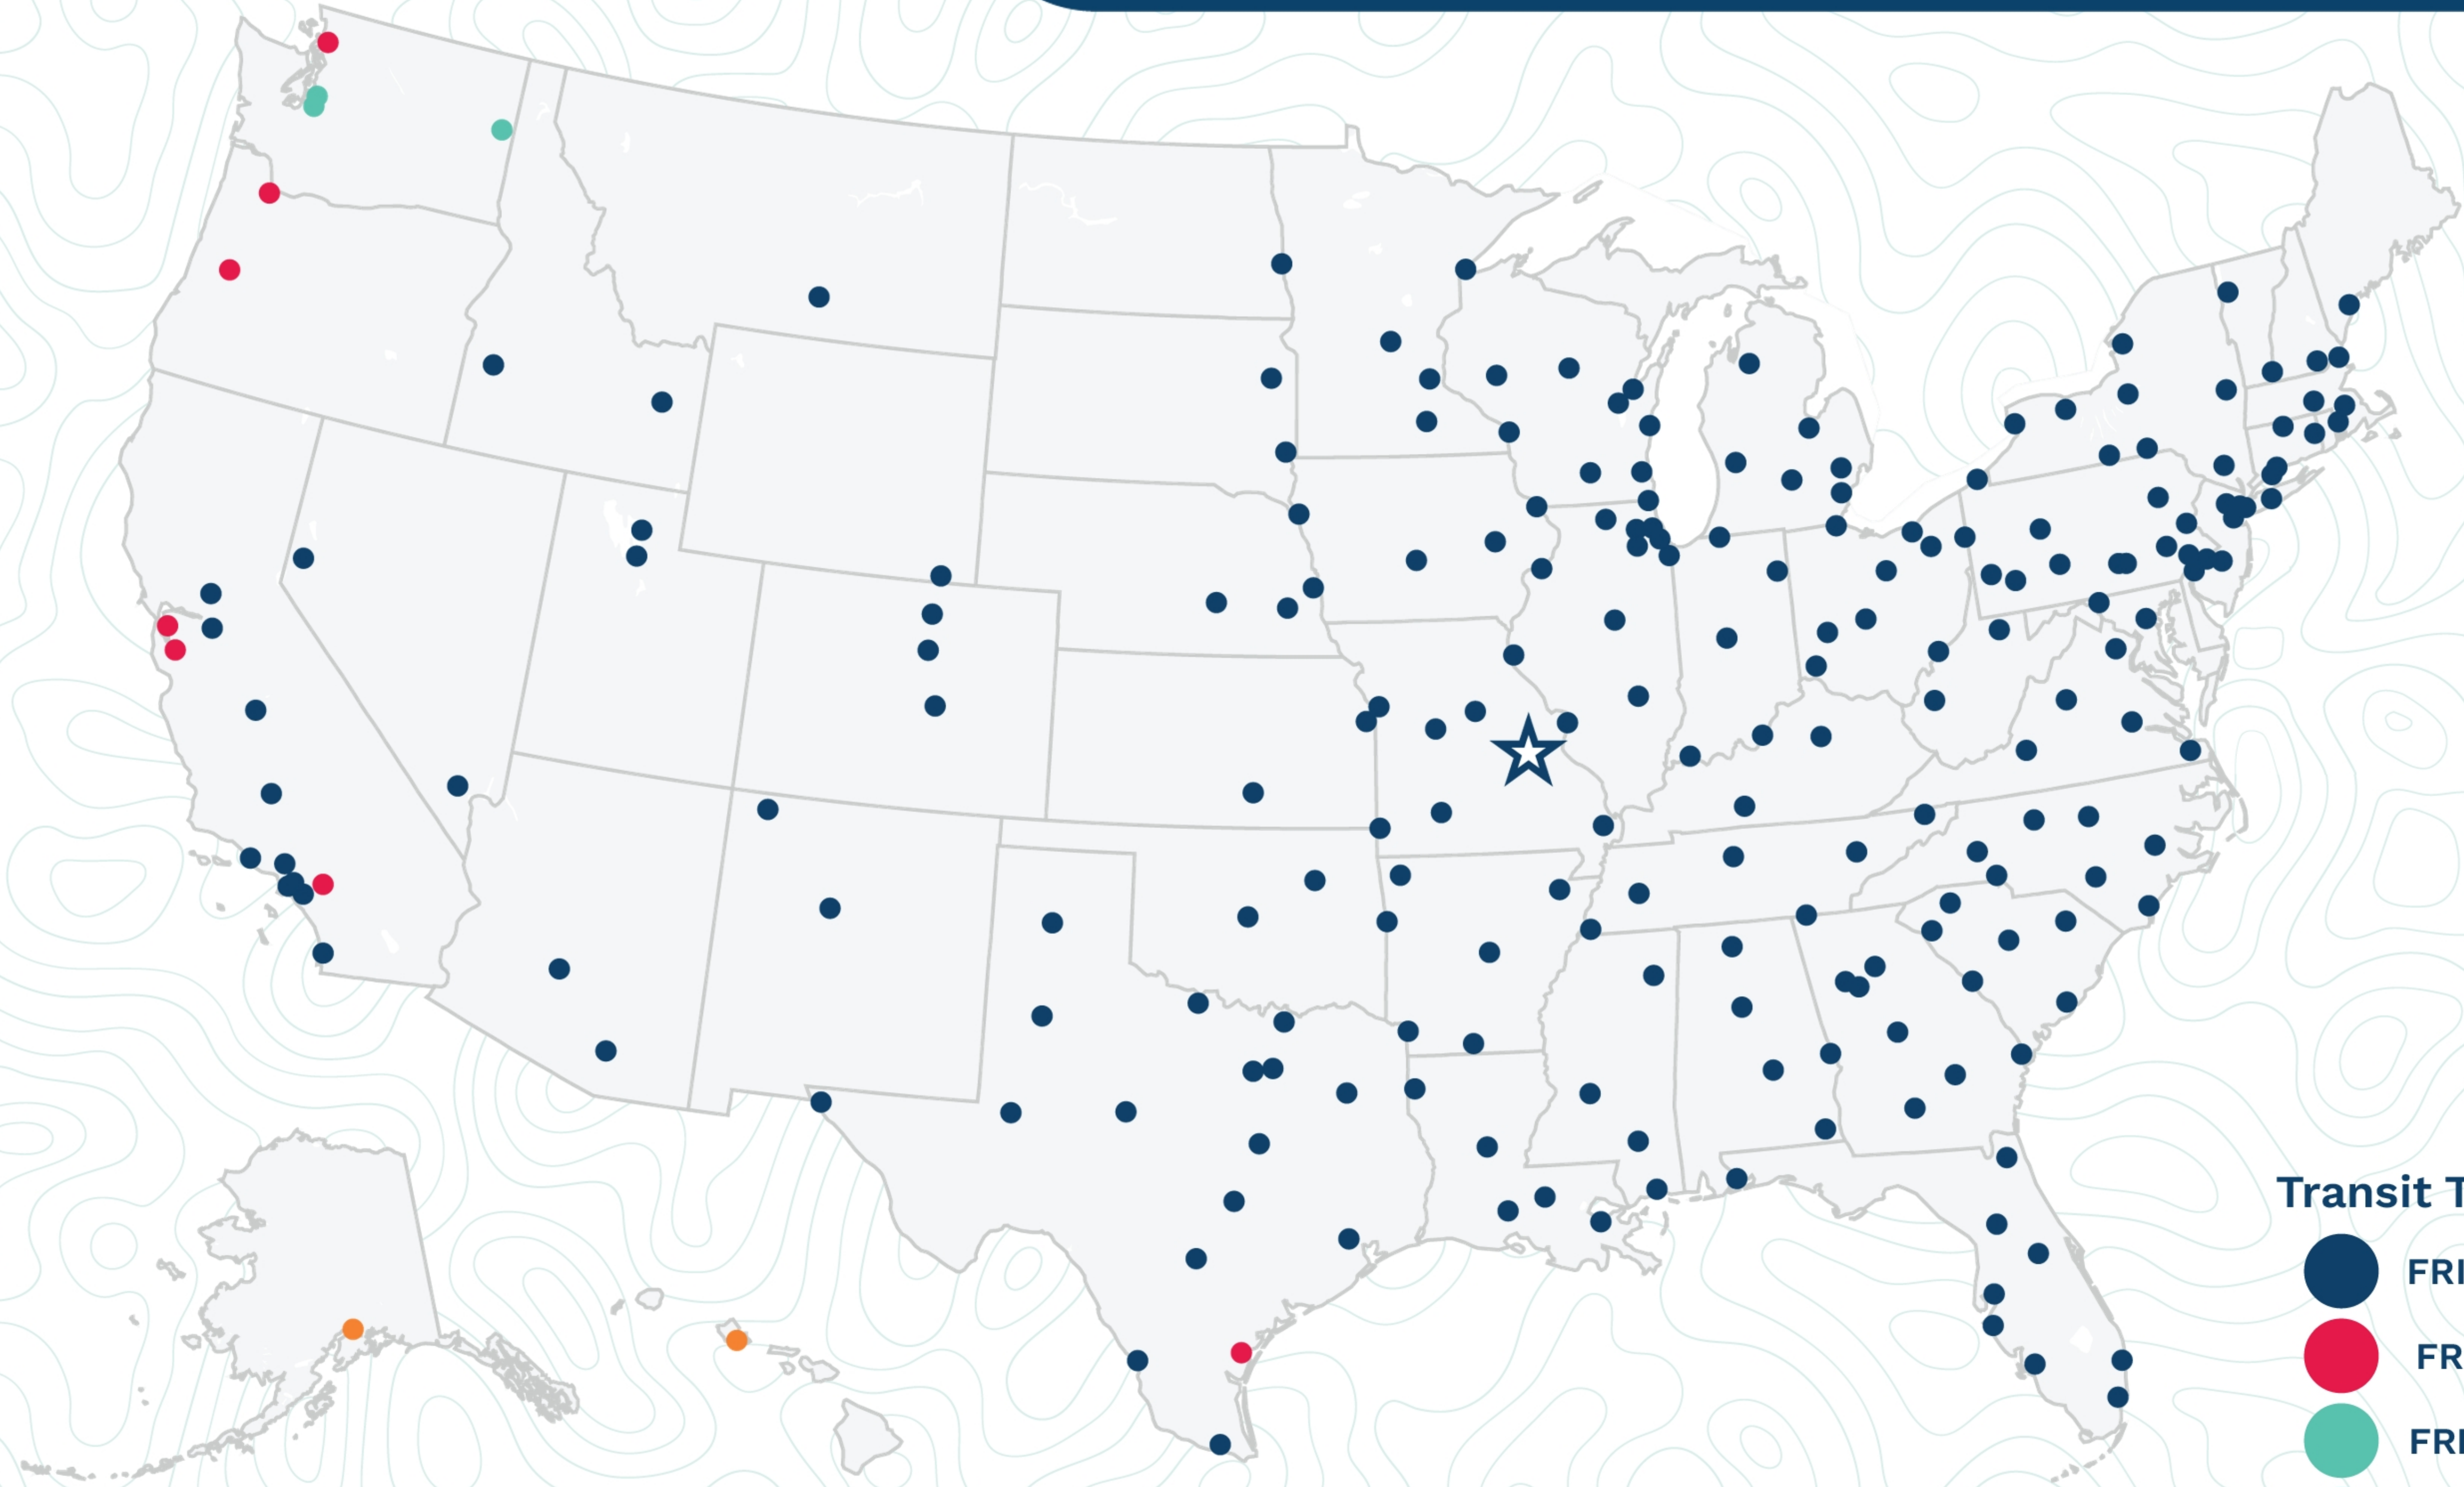

Sullivan

1066 E Springfield Road  
Sullivan, MO 63080  
(573) 468-5000

Transit Times\*

- FRI-MON
- FRI-TUE
- FRI-WED
- FRI-THU
- FRI-FRI
- 1 WEEK +

\*Map graphically represents outbound transit times to service centers and is for illustrative purposes only.